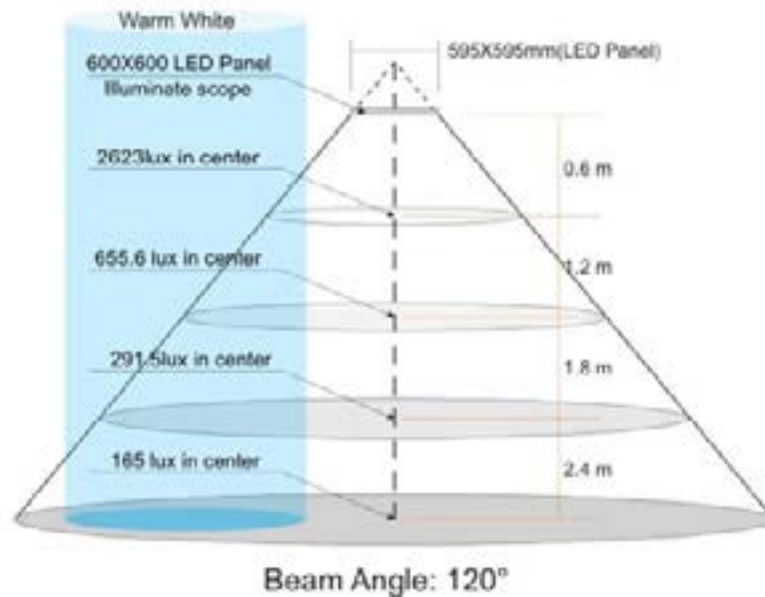

Illumination Cone Curve: (Warm White)