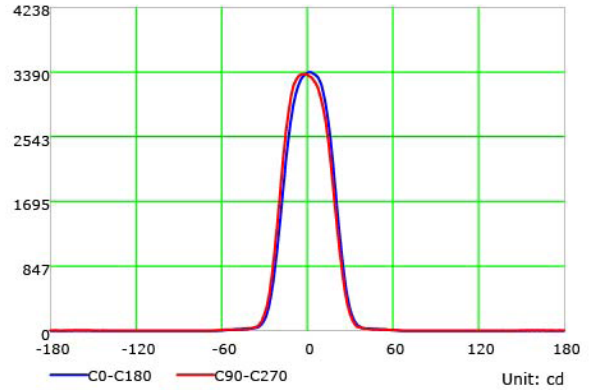

5.39"
136.90mm

5.90" X 5.90"
149.86 X 149.86mm

OPTICS

20 Degrees

40 Degrees

LUMINAIRE DIMENSIONS

APERTURE
Ø 3.25" / Ø 82.55mm

5.39"
136.90mm

COLOR TEMPERATURE / 2700K - 6500K

Luminous Intensity Distribution Curve

Illuminance at a Distance

SPECIFICATION SHEET
BIANCA-16W-SERIES

PHOTOMETRIC INFORMATION / 40D

COLOR TEMPERATURE / 1800K - 4000K

Luminous Intensity Distribution Curve

Illuminance at a Distance

COLOR TEMPERATURE / 2700K - 6500K

Luminous Intensity Distribution Curve

Illuminance at a Distance

www.colorbeamlighting.com