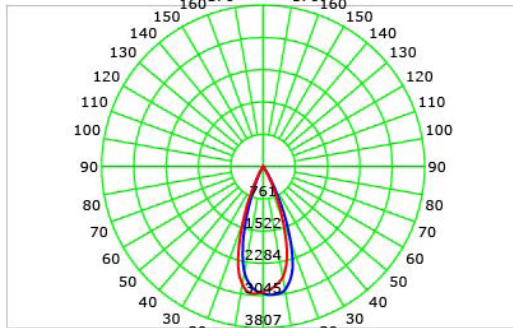

APERTURE
Ø 3.25" / Ø 82.55mm

5.39"
136.90mm

Ø 5.90"
Ø 149.86mm

OPTICS

20 Degrees

40 Degrees

LUMINAIRE DIMENSIONS

APERTURE
Ø 3.25" / Ø 82.55mm

5.39"
136.90mm

5.90" X 5.90"
149.86 X 149.86mm

OPTICS

20 Degrees

40 Degrees

LUMINAIRE DIMENSIONS

APERTURE
Ø 3.25" / Ø 82.55mm

5.39"
136.90mm

COLOR TEMPERATURE / 2700K - 6500K

Luminous Intensity Distribution Curve

Illuminance at a Distance

SPECIFICATION SHEET
BIANCA-16W-SERIES

PHOTOMETRIC INFORMATION / 40D

COLOR TEMPERATURE / 1800K - 4000K

Luminous Intensity Distribution Curve

Illuminance at a Distance

COLOR TEMPERATURE / 2700K - 6500K

Luminous Intensity Distribution Curve

Illuminance at a Distance

www.colorbeamlighting.com