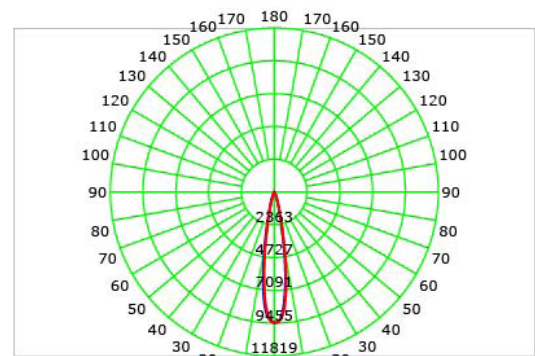

APERTURE
Ø 3.25" / Ø 82.55mm

5.39"
136.90mm

Ø 5.90"
Ø 149.86mm

OPTICS

20 Degrees

40 Degrees

LUMINAIRE DIMENSIONS

APERTURE
Ø 3.25" / Ø 82.55mm

5.39"
136.90mm

5.90" X 5.90"
149.86 X 149.86mm

OPTICS

20 Degrees

40 Degrees

LUMINAIRE DIMENSIONS

APERTURE
Ø 3.25" / Ø 82.55mm

5.39"
136.90mm

Pre-Construction Plate	Bianca-NCMP
Air Tight Can	Bianca-H-16-AT
Ceiling Cut-out / Round Trim	Ø 5.5" / Ø 140mm
Ceiling Thickness	1/2" / 12.7mm to 1 1/2" / 38.1mm

OVERALL DIMENSIONS

Length:	14 Inch / 355.6mm
Height:	7 Inch / 177.8mm
Width:	10 Inch / 254mm
Adjustable Brackets	Max: 25 Inch / 635mm Min: 10 Inch / 254mm

COLOR TEMPERATURE / 2700K - 6500K

Luminous Intensity Distribution Curve

Illuminance at a Distance

SPECIFICATION SHEET
BIANCA-16W-SERIES

PHOTOMETRIC INFORMATION / 40D

COLOR TEMPERATURE / 1800K - 4000K

Luminous Intensity Distribution Curve