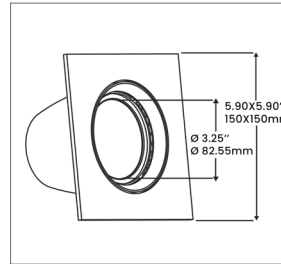

APERTURE
Ø 3.25" / Ø 82.55mm

5.39"
136.90mm

Ø 5.90"
Ø 149.86mm

OPTICS

20 Degrees

40 Degrees

LUMINAIRE DIMENSIONS

APERTURE
Ø 3.25" / Ø 82.55mm

5.39"
136.90mm

5.90" X 5.90"
149.86 X 149.86mm

OPTICS

20 Degrees

40 Degrees

LUMINAIRE DIMENSIONS

APERTURE
Ø 3.25" / Ø 82.55mm

5.39"
136.90mm

Pre-Construction Plate	Bianca-NCMP
Air Tight Can	Bianca-H-16-AT
Ceiling Cut-out / Round Trim	Ø 5.5" / Ø 140mm
Ceiling Thickness	1/2" / 12.7mm to 1 1/2" / 38.1mm

OVERALL DIMENSIONS

Length:	14 Inch / 355.6mm
Height:	7 Inch / 177.8mm
Width:	10 Inch / 254mm
Adjustable Brackets	Max: 25 Inch / 635mm Min: 10 Inch / 254mm