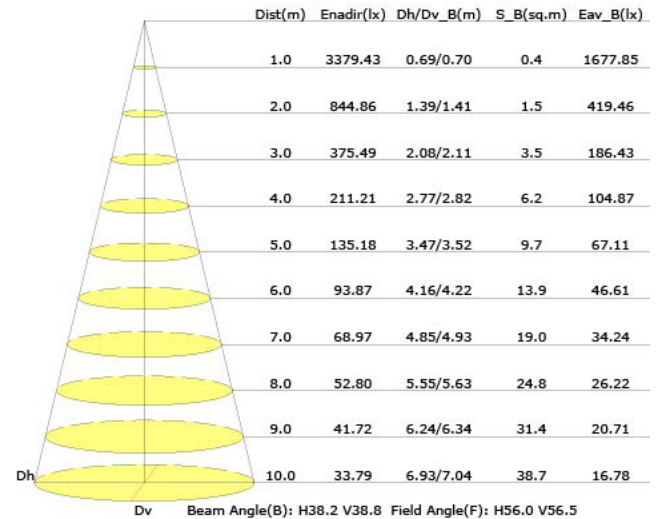

APERTURE
Ø 3.25" / Ø 82.55mm

5.39"
136.90mm

Ø 5.90"
Ø 149.86mm

OPTICS

20 Degrees

40 Degrees

LUMINAIRE DIMENSIONS

APERTURE
Ø 3.25" / Ø 82.55mm

5.39"
136.90mm

5.90" X 5.90"
149.86 X 149.86mm

OPTICS

20 Degrees

40 Degrees

LUMINAIRE DIMENSIONS

APERTURE
Ø 3.25" / Ø 82.55mm

5.39"
136.90mm

COLOR TEMPERATURE / 2700K - 6500K

Luminous Intensity Distribution Curve

Illuminance at a Distance

SPECIFICATION SHEET
BIANCA-16W-SERIES

PHOTOMETRIC INFORMATION / 40D

COLOR TEMPERATURE / 1800K - 4000K

Luminous Intensity Distribution Curve

Illuminance at a Distance

COLOR TEMPERATURE / 2700K - 6500K

Luminous Intensity Distribution Curve

Illuminance at a Distance

www.colorbeamlighting.com