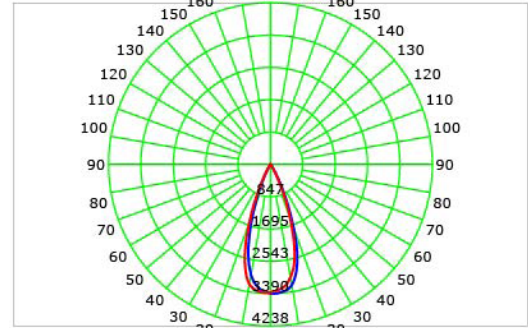

APERTURE
Ø 3.25" / Ø 82.55mm

5.39"
136.90mm

Ø 5.90"
Ø 149.86mm

OPTICS

20 Degrees

40 Degrees

LUMINAIRE DIMENSIONS

APERTURE
Ø 3.25" / Ø 82.55mm

5.39"
136.90mm

5.90" X 5.90"
149.86 X 149.86mm

OPTICS

20 Degrees

40 Degrees

LUMINAIRE DIMENSIONS

APERTURE
Ø 3.25" / Ø 82.55mm

5.39"
136.90mm

COLOR TEMPERATURE / 2700K - 6500K

Luminous Intensity Distribution Curve

Illuminance at a Distance

SPECIFICATION SHEET
BIANCA-16W-SERIES

PHOTOMETRIC INFORMATION / 40D

COLOR TEMPERATURE / 1800K - 4000K

Luminous Intensity Distribution Curve

Illuminance at a Distance

COLOR TEMPERATURE / 2700K - 6500K

Luminous Intensity Distribution Curve

Illuminance at a Distance

www.colorbeamlighting.com