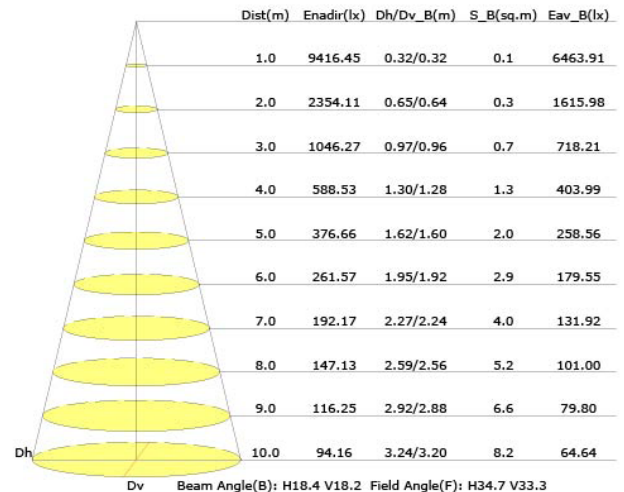

APERTURE
Ø 3.25" / Ø 82.55mm

5.39"
136.90mm

Ø 5.90"
Ø 149.86mm

OPTICS

20 Degrees

40 Degrees

LUMINAIRE DIMENSIONS

APERTURE
Ø 3.25" / Ø 82.55mm

5.39"
136.90mm

5.90" X 5.90"
149.86 X 149.86mm

OPTICS

20 Degrees

40 Degrees

LUMINAIRE DIMENSIONS

APERTURE
Ø 3.25" / Ø 82.55mm

5.39"
136.90mm

Pre-Construction Plate	Bianca-NCMP
Air Tight Can	Bianca-H-16-AT
Ceiling Cut-out / Round Trim	Ø 5.5" / Ø 140mm
Ceiling Thickness	1/2" / 12.7mm to 1 1/2" / 38.1mm

OVERALL DIMENSIONS

Length:	14 Inch / 355.6mm
Height:	7 Inch / 177.8mm
Width:	10 Inch / 254mm
Adjustable Brackets	Max: 25 Inch / 635mm Min: 10 Inch / 254mm

COLOR TEMPERATURE / 2700K - 6500K

Luminous Intensity Distribution Curve

Illuminance at a Distance

SPECIFICATION SHEET
BIANCA-16W-SERIES

PHOTOMETRIC INFORMATION / 40D

COLOR TEMPERATURE / 1800K - 4000K

Luminous Intensity Distribution Curve