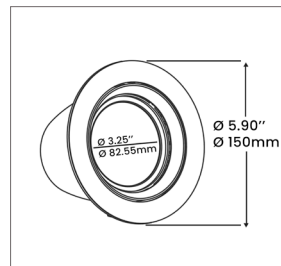

APERTURE
Ø 3.25" / Ø 82.55mm

5.39"
136.90mm

Ø 5.90"
Ø 149.86mm

OPTICS

20 Degrees

40 Degrees

LUMINAIRE DIMENSIONS

APERTURE
Ø 3.25" / Ø 82.55mm

5.39"
136.90mm

5.90" X 5.90"
149.86 X 149.86mm

OPTICS

20 Degrees

40 Degrees

LUMINAIRE DIMENSIONS

APERTURE
Ø 3.25" / Ø 82.55mm

5.39"
136.90mm

Ø 5.90"
Ø 149.86mm

OPTICS

20 Degrees

40 Degrees

PRE-CONSTRUCTION PLATE & AIR TIGHT CAN

Designed for direct contact with insulation. Can be installed in 1/2" to 1 1/2" thick ceilings. Includes adjustable hanger bars.

Pre-Construction Plate	Bianca-NCMP
Air Tight Can	Bianca-H-16-AT
Ceiling Cut-out / Round Trim	Ø 5.5" / Ø 140mm
Ceiling Thickness	1/2" / 12.7mm to 1 1/2" / 38.1mm

OVERALL DIMENSIONS

Length:	14 Inch / 355.6mm
Height:	7 Inch / 177.8mm
Width:	10 Inch / 254mm
Adjustable Brackets	Max: 25 Inch / 635mm Min: 10 Inch / 254mm