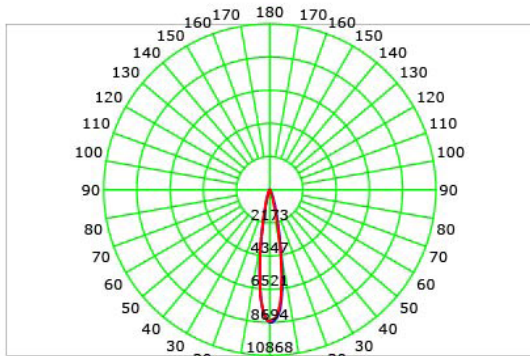

PHOTOMETRIC INFORMATION / 20D

COLOR TEMPERATURE / 1800K - 4000K

Luminous Intensity Distribution Curve