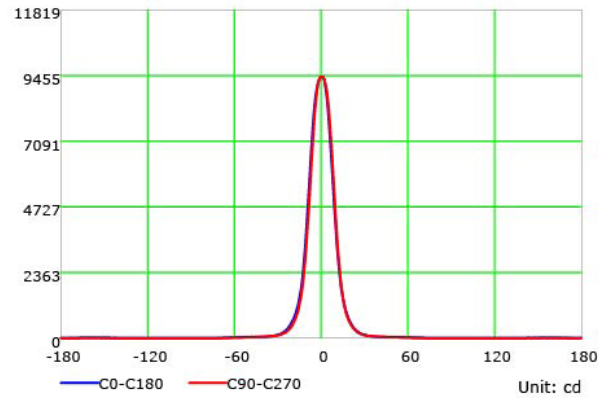

APERTURE
Ø 3.25" / Ø 82.55mm

5.39"
136.90mm

Ø 5.90"
Ø 149.86mm

OPTICS

20 Degrees

40 Degrees

LUMINAIRE DIMENSIONS

APERTURE
Ø 3.25" / Ø 82.55mm

5.39"
136.90mm

5.90" X 5.90"
149.86 X 149.86mm

OPTICS

20 Degrees

40 Degrees

LUMINAIRE DIMENSIONS

APERTURE
Ø 3.25" / Ø 82.55mm

5.39"
136.90mm

COMPATIBLE DECODER

DMX DECODER
DMX-SR-2112

COMPATIBLE POWER SUPPLY

POWER SUPPLY
PS-SR2112-96

PHOTOMETRIC INFORMATION / 20D

COLOR TEMPERATURE / 1800K - 4000K

Luminous Intensity Distribution Curve

Illuminance at a Distance

COLOR TEMPERATURE / 2700K - 6500K

Luminous Intensity Distribution Curve

Illuminance at a Distance

SPECIFICATION SHEET
BIANCA-16W-SERIES

PHOTOMETRIC INFORMATION / 40D

COLOR TEMPERATURE / 1800K - 4000K

Luminous Intensity Distribution Curve