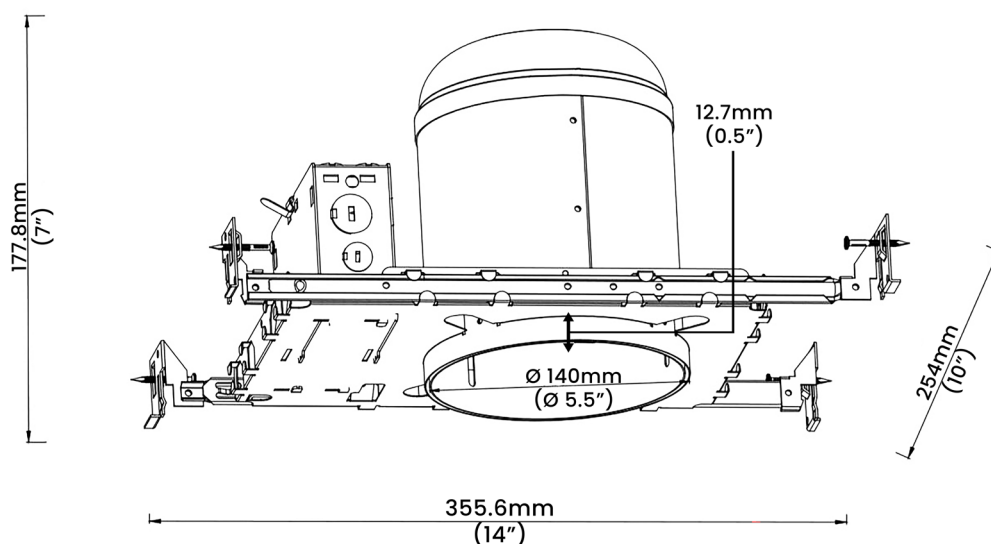

APERTURE
Ø 3.25" / Ø 82.55mm

5.39"
136.90mm

Ø 5.90"
Ø 149.86mm

OPTICS

20 Degrees

40 Degrees

LUMINAIRE DIMENSIONS

APERTURE
Ø 3.25" / Ø 82.55mm

5.39"
136.90mm

5.90" X 5.90"
149.86 X 149.86mm

OPTICS

20 Degrees

40 Degrees

LUMINAIRE DIMENSIONS

APERTURE
Ø 3.25" / Ø 82.55mm

5.39"
136.90mm

Ø 5.90"
Ø 149.86mm

OPTICS

20 Degrees

40 Degrees

PRE-CONSTRUCTION PLATE & AIR TIGHT CAN

Designed for direct contact with insulation. Can be installed in 1/2" to 1 1/2" thick ceilings. Includes adjustable hanger bars.

Pre-Construction Plate	Bianca-NCMP
Air Tight Can	Bianca-H-16-AT
Ceiling Cut-out / Round Trim	Ø 5.5" / Ø 140mm
Ceiling Thickness	1/2" / 12.7mm to 1 1/2" / 38.1mm

OVERALL DIMENSIONS

Length:	14 Inch / 355.6mm
Height:	7 Inch / 177.8mm
Width:	10 Inch / 254mm
Adjustable Brackets	Max: 25 Inch / 635mm Min: 10 Inch / 254mm