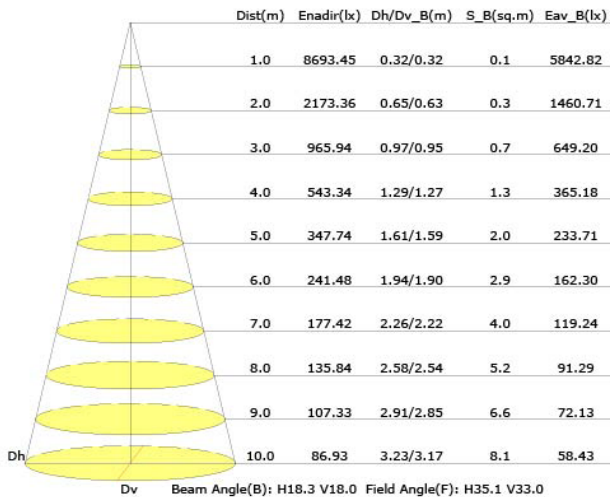

5.39"
136.90mm

5.90" X 5.90"
149.86 X 149.86mm

OPTICS

20 Degrees

40 Degrees

LUMINAIRE DIMENSIONS

APERTURE
Ø 3.25" / Ø 82.55mm

5.39"
136.90mm

Pre-Construction Plate	Bianca-NCMP
Air Tight Can	Bianca-H-16-AT
Ceiling Cut-out / Round Trim	Ø 5.5" / Ø 140mm
Ceiling Thickness	1/2" / 12.7mm to 1 1/2" / 38.1mm

OVERALL DIMENSIONS

Length:	14 Inch / 355.6mm
Height:	7 Inch / 177.8mm
Width:	10 Inch / 254mm
Adjustable Brackets	Max: 25 Inch / 635mm Min: 10 Inch / 254mm

COMPATIBLE DECODER

DMX DECODER
DMX-SR-2112

COMPATIBLE POWER SUPPLY

POWER SUPPLY
PS-SR2112-96

PHOTOMETRIC INFORMATION / 20D

COLOR TEMPERATURE / 1800K - 4000K

Luminous Intensity Distribution Curve

Illuminance at a Distance

COLOR TEMPERATURE / 2700K - 6500K

Luminous Intensity Distribution Curve

Illuminance at a Distance

SPECIFICATION SHEET
BIANCA-16W-SERIES

PHOTOMETRIC INFORMATION / 40D

COLOR TEMPERATURE / 1800K - 4000K

Luminous Intensity Distribution Curve