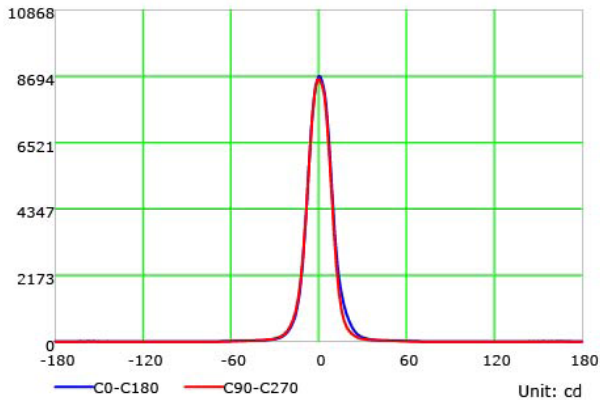

APERTURE
Ø 3.25" / Ø 82.55mm

5.39"
136.90mm

Ø 5.90"
Ø 149.86mm

OPTICS

20 Degrees

40 Degrees

LUMINAIRE DIMENSIONS

APERTURE
Ø 3.25" / Ø 82.55mm

5.39"
136.90mm

5.90" X 5.90"
149.86 X 149.86mm

OPTICS

20 Degrees

40 Degrees

LUMINAIRE DIMENSIONS

APERTURE
Ø 3.25" / Ø 82.55mm

5.39"
136.90mm

COMPATIBLE DECODER

DMX DECODER
DMX-SR-2112

COMPATIBLE POWER SUPPLY

POWER SUPPLY
PS-SR2112-96

PHOTOMETRIC INFORMATION / 20D

COLOR TEMPERATURE / 1800K - 4000K

Luminous Intensity Distribution Curve

Illuminance at a Distance

COLOR TEMPERATURE / 2700K - 6500K

Luminous Intensity Distribution Curve

Illuminance at a Distance

SPECIFICATION SHEET
BIANCA-16W-SERIES

PHOTOMETRIC INFORMATION / 40D

COLOR TEMPERATURE / 1800K - 4000K

Luminous Intensity Distribution Curve