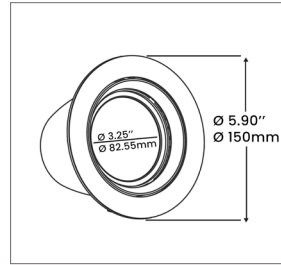

COMPATIBLE TRIMS

BIANCA-16W-BI-RD / Round Air Tight Trim

TRIM FINISH

BIANCA-16W-BI-SQ / Square Air Tight Trim

TRIM FINISH

BIANCA-16W-BI-RDR / Wall Wash Trim

TRIM / REFLECTOR FINISH

LUMINAIRE DIMENSIONS

APERTURE
Ø 3.25" / Ø 82.55mm

5.39"
136.90mm

Ø 5.90"
Ø 149.86mm

OPTICS

20 Degrees

40 Degrees

LUMINAIRE DIMENSIONS

APERTURE
Ø 3.25" / Ø 82.55mm

5.39"
136.90mm

5.90" X 5.90"
149.86 X 149.86mm

OPTICS

20 Degrees

40 Degrees

LUMINAIRE DIMENSIONS

APERTURE
Ø 3.25" / Ø 82.55mm

5.39"
136.90mm

Pre-Construction Plate	Bianca-NCMP
Air Tight Can	Bianca-H-16-AT
Ceiling Cut-out / Round Trim	Ø 5.5" / Ø 140mm
Ceiling Thickness	1/2" / 12.7mm to 1 1/2" / 38.1mm

OVERALL DIMENSIONS

Length:	14 Inch / 355.6mm
Height:	7 Inch / 177.8mm
Width:	10 Inch / 254mm
Adjustable Brackets	Max: 25 Inch / 635mm Min: 10 Inch / 254mm