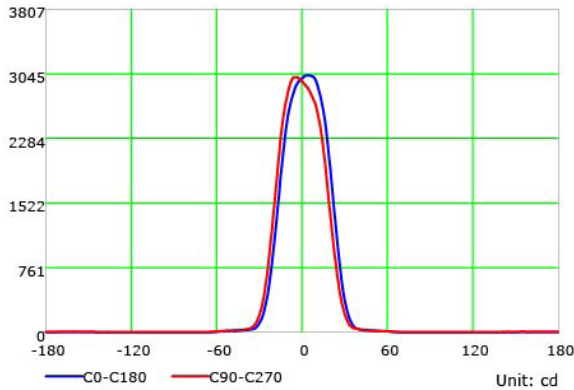

APERTURE
Ø 3.25" / Ø 82.55mm

5.39"
136.90mm

Ø 5.90"
Ø 149.86mm

OPTICS

20 Degrees

40 Degrees

LUMINAIRE DIMENSIONS

APERTURE
Ø 3.25" / Ø 82.55mm

5.39"
136.90mm

5.90" X 5.90"
149.86 X 149.86mm

OPTICS

20 Degrees

40 Degrees

LUMINAIRE DIMENSIONS

APERTURE
Ø 3.25" / Ø 82.55mm

5.39"
136.90mm

COLOR TEMPERATURE / 2700K - 6500K

Luminous Intensity Distribution Curve

Illuminance at a Distance

SPECIFICATION SHEET
BIANCA-16W-SERIES

PHOTOMETRIC INFORMATION / 40D

COLOR TEMPERATURE / 1800K - 4000K

Luminous Intensity Distribution Curve

Illuminance at a Distance

COLOR TEMPERATURE / 2700K - 6500K

Luminous Intensity Distribution Curve

Illuminance at a Distance

www.colorbeamlighting.com