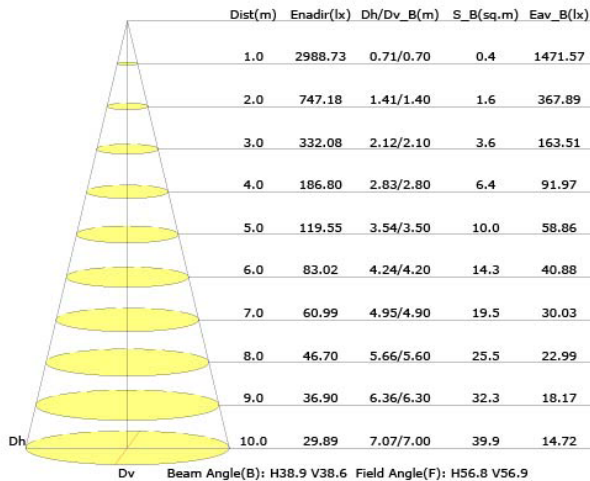

APERTURE
Ø 3.25" / Ø 82.55mm

5.39"
136.90mm

Ø 5.90"
Ø 149.86mm

OPTICS

20 Degrees

40 Degrees

LUMINAIRE DIMENSIONS

APERTURE
Ø 3.25" / Ø 82.55mm

5.39"
136.90mm

5.90" X 5.90"
149.86 X 149.86mm

OPTICS

20 Degrees

40 Degrees

LUMINAIRE DIMENSIONS

APERTURE
Ø 3.25" / Ø 82.55mm

5.39"
136.90mm

COLOR TEMPERATURE / 2700K - 6500K

Luminous Intensity Distribution Curve

Illuminance at a Distance

SPECIFICATION SHEET
BIANCA-16W-SERIES

PHOTOMETRIC INFORMATION / 40D

COLOR TEMPERATURE / 1800K - 4000K

Luminous Intensity Distribution Curve

Illuminance at a Distance

COLOR TEMPERATURE / 2700K - 6500K

Luminous Intensity Distribution Curve

Illuminance at a Distance

www.colorbeamlighting.com