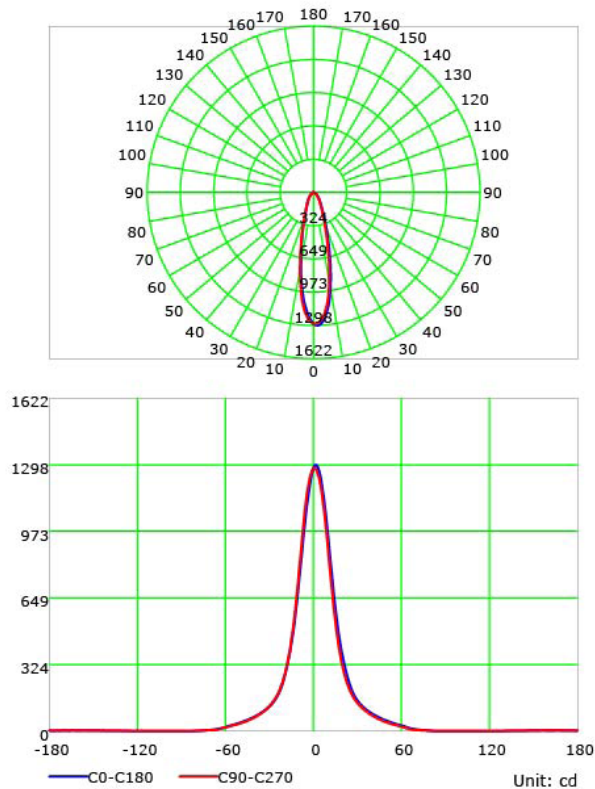

Matte Black
(22)

White / Shower Trim
(1)

SPECIFICATIONS

Wattage	10 Watts	
Color Temperature	RGBW	
Beam Angle	20D	40D
Total Lumens	480 lm	525 lm
LED CRI	≥95Ra (White chip only)	
Input Voltage	48 Volts, RJ45	
LED	COB	
LM Rating	LM-80	
Trim Dimensions	Round Trim: Ø 4.45" x 1.20" / Ø 113mm x 30.5mm Square Trim: 4.27" x 4.27" x 1.20" / 108.5mm x 108.5mm x 30.5mm	
Ceiling Cut-out	Ø 3.54" / Ø 90mm	
Certifications	cULus E476753	
Compatible Decoder	DMX-SR-2112 Decoder	
Power Supply	PS-SR2112-96 - Power Supply 96W	
Working Temperature	-10C to 40C	
IP Grade	IP20 and IP65	
Lifespan	50,000 Hours	
Warranty	5 Year Limited Warranty	

3.04" x 1.20" / 77.2 x 30.5mm

OPTICS

TB-650-10W-RGBW | TB-700-10W-RGBW / Square Adjustable Trim

TRIM FINISH

TRIM DIMENSIONS

APERTURE
 Ø 2.63" / 67mm

TRIM
 4.27" x 4.27"
 108.5 x 108.5mm

3.04" x 1.20" / 77.2 x 30.5mm

PRE-CONSTRUCTION PLATE | T-NCMP

HOUSING | T-H-9-CAN

Length:	13.5 Inch / 343mm
Height:	7.75 Inch / 187mm
Adjustable Brackets	Max: 24 Inch / 622mm Min: 10 Inch / 254mm

COMPATIBLE DECODER

DMX DECODER
DMX-SR-2112

COMPATIBLE POWER SUPPLY

POWER SUPPLY
PS-SR2112-96

PHOTOMETRIC INFORMATION / 20D

Luminous Intensity Distribution Curve

Illuminance at a Distance

PHOTOMETRIC INFORMATION / 40D

Luminous Intensity Distribution Curve