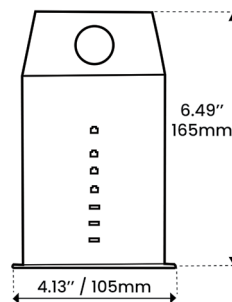

HOUSING | T-H-9-CAN

Length:	13.5 Inch / 343mm
Height:	7.75 Inch / 187mm
Adjustable Brackets	Max: 24 Inch / 622mm Min: 10 Inch / 254mm