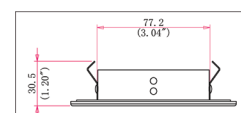

Matte Black
(22)

White / Shower Trim
(1)

SPECIFICATIONS

Wattage	10 Watts	
Color Temperature	RGBW	
Beam Angle	20D	40D
Total Lumens	480 lm	525 lm
LED CRI	≥95Ra (White chip only)	
Input Voltage	48 Volts, RJ45	
LED	COB	
LM Rating	LM-80	
Trim Dimensions	Round Trim: Ø 4.45" x 1.20" / Ø 113mm x 30.5mm Square Trim: 4.27" x 4.27" x 1.20" / 108.5mm x 108.5mm x 30.5mm	
Ceiling Cut-out	Ø 3.54" / Ø 90mm	
Certifications	cULus E476753	
Compatible Decoder	DMX-SR-2112 Decoder	
Power Supply	PS-SR2112-96 - Power Supply 96W	
Working Temperature	-10C to 40C	
IP Grade	IP20 and IP65	
Lifespan	50,000 Hours	
Warranty	5 Year Limited Warranty	

Matte Black
(22)

White / Shower Trim
(1)

COMPATIBLE TRIMS

TB-150-10W-RGBW | TB-100-10W-RGBW / Round Adjustable Trim

TRIM FINISH

TRIM DIMENSIONS

APERTURE
 Ø 2.63" / 67mm

TRIM
 Ø 4.45" / 113mm

3.04" x 1.20" / 77.2 x 30.5mm

OPTICS

TB-650-10W-RGBW | TB-700-10W-RGBW / Square Adjustable Trim

TRIM FINISH

TRIM DIMENSIONS

APERTURE
 Ø 2.63" / 67mm

TRIM
 4.27" x 4.27"
 108.5 x 108.5mm

3.04" x 1.20" / 77.2 x 30.5mm

OPTICS

PRE-CONSTRUCTION PLATE & AIR TIGHT CAN

Designed for direct contact with insulation. Can be installed in 1/2" to 1 1/2" thick ceilings. Includes adjustable hanger bars

Pre-Construction Plate	T-NCMP
Housing	T-H-9-CAN
Ceiling Cut-out / Round Trim	Ø 3.54" / Ø 90mm
Ceiling Thickness	1/2" / 12.7mm to 1 1/2" / 38.1mm