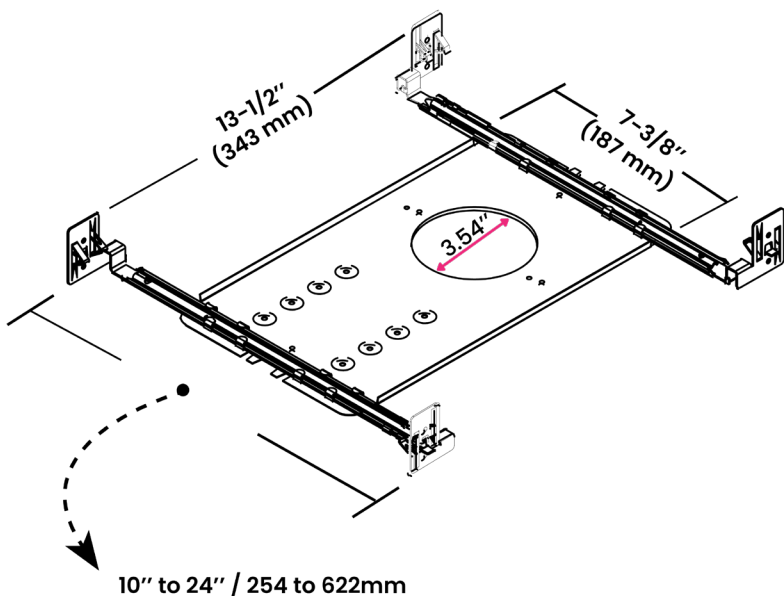

Matte Black
(22)

White / Shower Trim
(1)

SPECIFICATIONS

Wattage	10 Watts	
Color Temperature	RGBW	
Beam Angle	20D	40D
Total Lumens	480 lm	525 lm
LED CRI	≥95Ra (White chip only)	
Input Voltage	48 Volts, RJ45	
LED	COB	
LM Rating	LM-80	
Trim Dimensions	Round Trim: Ø 4.45" x 1.20" / Ø 113mm x 30.5mm Square Trim: 4.27" x 4.27" x 1.20" / 108.5mm x 108.5mm x 30.5mm	
Ceiling Cut-out	Ø 3.54" / Ø 90mm	
Certifications	cULus E476753	
Compatible Decoder	DMX-SR-2112 Decoder	
Power Supply	PS-SR2112-96 - Power Supply 96W	
Working Temperature	-10C to 40C	
IP Grade	IP20 and IP65	
Lifespan	50,000 Hours	
Warranty	5 Year Limited Warranty	

3.04" x 1.20" / 77.2 x 30.5mm

OPTICS

TB-650-10W-RGBW | TB-700-10W-RGBW / Square Adjustable Trim

TRIM FINISH

TRIM DIMENSIONS

APERTURE
 Ø 2.63" / 67mm

TRIM
 4.27" x 4.27"
 108.5 x 108.5mm

3.04" x 1.20" / 77.2 x 30.5mm

OPTICS

PRE-CONSTRUCTION PLATE & AIR TIGHT CAN

Designed for direct contact with insulation. Can be installed in 1/2" to 1 1/2" thick ceilings. Includes adjustable hanger bars

Pre-Construction Plate	T-NCMP
Housing	T-H-9-CAN
Ceiling Cut-out / Round Trim	Ø 3.54" / Ø 90mm
Ceiling Thickness	1/2" / 12.7mm to 1 1/2" / 38.1mm

PRE-CONSTRUCTION PLATE | T-NCMP

HOUSING | T-H-9-CAN

Length:	13.5 Inch / 343mm
Height:	7.75 Inch / 187mm
Adjustable Brackets	Max: 24 Inch / 622mm Min: 10 Inch / 254mm

COMPATIBLE DECODER

DMX DECODER
DMX-SR-2112