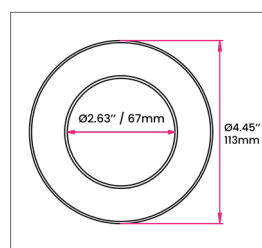

Matte Black
(22)

White / Shower Trim
(1)

SPECIFICATIONS

Wattage	10 Watts	
Color Temperature	RGBW	
Beam Angle	20D	40D
Total Lumens	480 lm	525 lm
LED CRI	≥95Ra (White chip only)	
Input Voltage	48 Volts, RJ45	
LED	COB	
LM Rating	LM-80	
Trim Dimensions	Round Trim: Ø 4.45" x 1.20" / Ø 113mm x 30.5mm Square Trim: 4.27" x 4.27" x 1.20" / 108.5mm x 108.5mm x 30.5mm	
Ceiling Cut-out	Ø 3.54" / Ø 90mm	
Certifications	cULus E476753	
Compatible Decoder	DMX-SR-2112 Decoder	
Power Supply	PS-SR2112-96 - Power Supply 96W	
Working Temperature	-10C to 40C	
IP Grade	IP20 and IP65	
Lifespan	50,000 Hours	
Warranty	5 Year Limited Warranty	

Matte Black
(22)

White / Shower Trim
(1)

COMPATIBLE TRIMS

TB-150-10W-RGBW | TB-100-10W-RGBW / Round Adjustable Trim

TRIM FINISH

TRIM DIMENSIONS

APERTURE
 Ø 2.63" / 67mm

TRIM
 Ø 4.45" / 113mm

3.04" x 1.20" / 77.2 x 30.5mm

OPTICS

TB-650-10W-RGBW | TB-700-10W-RGBW / Square Adjustable Trim

TRIM FINISH

TRIM DIMENSIONS

APERTURE
 Ø 2.63" / 67mm

TRIM
 4.27" x 4.27"
 108.5 x 108.5mm

3.04" x 1.20" / 77.2 x 30.5mm

PRE-CONSTRUCTION PLATE | T-NCMP

HOUSING | T-H-9-CAN

Length:	13.5 Inch / 343mm
Height:	7.75 Inch / 187mm
Adjustable Brackets	Max: 24 Inch / 622mm Min: 10 Inch / 254mm

COMPATIBLE DECODER

DMX DECODER
DMX-SR-2112