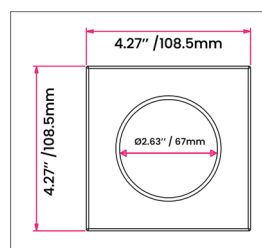

Matte Black
(22)

White / Shower Trim
(1)

SPECIFICATIONS

Wattage	10 Watts	
Color Temperature	RGBW	
Beam Angle	20D	40D
Total Lumens	480 lm	525 lm
LED CRI	≥95Ra (White chip only)	
Input Voltage	48 Volts, RJ45	
LED	COB	
LM Rating	LM-80	
Trim Dimensions	Round Trim: Ø 4.45" x 1.20" / Ø 113mm x 30.5mm Square Trim: 4.27" x 4.27" x 1.20" / 108.5mm x 108.5mm x 30.5mm	
Ceiling Cut-out	Ø 3.54" / Ø 90mm	
Certifications	cULus E476753	
Compatible Decoder	DMX-SR-2112 Decoder	
Power Supply	PS-SR2112-96 - Power Supply 96W	
Working Temperature	-10C to 40C	
IP Grade	IP20 and IP65	
Lifespan	50,000 Hours	
Warranty	5 Year Limited Warranty	

Matte Black
(22)

White / Shower Trim
(1)

COMPATIBLE TRIMS

TB-150-10W-RGBW | TB-100-10W-RGBW / Round Adjustable Trim

TRIM FINISH

TRIM DIMENSIONS

APERTURE
 Ø 2.63" / 67mm

TRIM
 Ø 4.45" / 113mm

3.04" x 1.20" / 77.2 x 30.5mm

OPTICS

TB-650-10W-RGBW | TB-700-10W-RGBW / Square Adjustable Trim

TRIM FINISH

TRIM DIMENSIONS

APERTURE
 Ø 2.63" / 67mm

TRIM
 4.27" x 4.27"
 108.5 x 108.5mm

3.04" x 1.20" / 77.2 x 30.5mm

PRE-CONSTRUCTION PLATE | T-NCMP

HOUSING | T-H-9-CAN

Length:	13.5 Inch / 343mm
Height:	7.75 Inch / 187mm
Adjustable Brackets	Max: 24 Inch / 622mm Min: 10 Inch / 254mm

COMPATIBLE DECODER

DMX DECODER
DMX-SR-2112