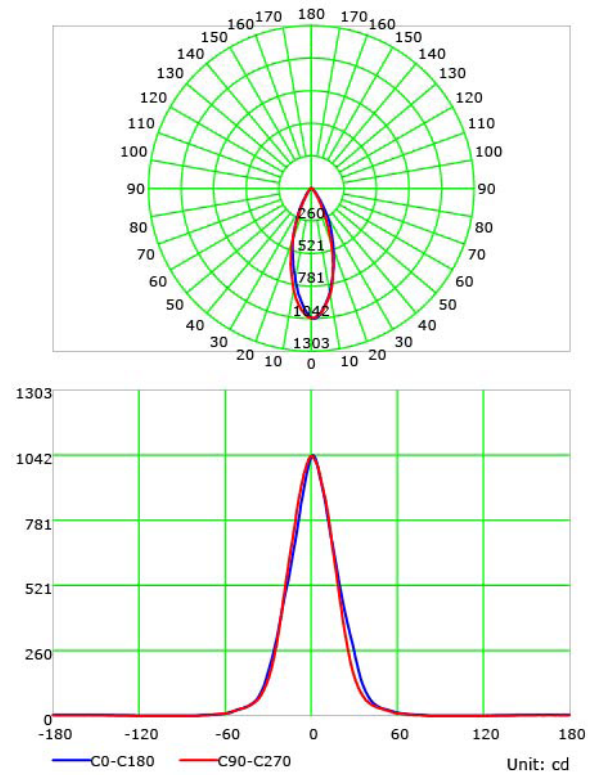

Matte Black
(22)

White / Shower Trim
(1)

SPECIFICATIONS

Wattage	10 Watts	
Color Temperature	RGBW	
Beam Angle	20D	40D
Total Lumens	480 lm	525 lm
LED CRI	≥95Ra (White chip only)	
Input Voltage	48 Volts, RJ45	
LED	COB	
LM Rating	LM-80	
Trim Dimensions	Round Trim: Ø 4.45" x 1.20" / Ø 113mm x 30.5mm Square Trim: 4.27" x 4.27" x 1.20" / 108.5mm x 108.5mm x 30.5mm	
Ceiling Cut-out	Ø 3.54" / Ø 90mm	
Certifications	cULus E476753	
Compatible Decoder	DMX-SR-2112 Decoder	
Power Supply	PS-SR2112-96 - Power Supply 96W	
Working Temperature	-10C to 40C	
IP Grade	IP20 and IP65	
Lifespan	50,000 Hours	
Warranty	5 Year Limited Warranty	

3.04" x 1.20" / 77.2 x 30.5mm

OPTICS

TB-650-10W-RGBW | TB-700-10W-RGBW / Square Adjustable Trim

TRIM FINISH

TRIM DIMENSIONS

APERTURE
 Ø 2.63" / 67mm

TRIM
 4.27" x 4.27"
 108.5 x 108.5mm

3.04" x 1.20" / 77.2 x 30.5mm

COMPATIBLE POWER SUPPLY

POWER SUPPLY
PS-SR2112-96

PHOTOMETRIC INFORMATION / 20D

Luminous Intensity Distribution Curve

Illuminance at a Distance

PHOTOMETRIC INFORMATION / 40D

Luminous Intensity Distribution Curve

Illuminance at a Distance