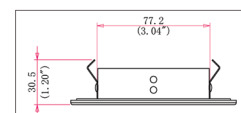

Matte Black
(22)

White / Shower Trim
(1)

SPECIFICATIONS

Wattage	10 Watts	
Color Temperature	RGBW	
Beam Angle	20D	40D
Total Lumens	480 lm	525 lm
LED CRI	≥95Ra (White chip only)	
Input Voltage	48 Volts, RJ45	
LED	COB	
LM Rating	LM-80	
Trim Dimensions	Round Trim: Ø 4.45" x 1.20" / Ø 113mm x 30.5mm Square Trim: 4.27" x 4.27" x 1.20" / 108.5mm x 108.5mm x 30.5mm	
Ceiling Cut-out	Ø 3.54" / Ø 90mm	
Certifications	cULus E476753	
Compatible Decoder	DMX-SR-2112 Decoder	
Power Supply	PS-SR2112-96 - Power Supply 96W	
Working Temperature	-10C to 40C	
IP Grade	IP20 and IP65	
Lifespan	50,000 Hours	
Warranty	5 Year Limited Warranty	

Matte Black
(22)

White / Shower Trim
(1)

COMPATIBLE TRIMS

TB-150-10W-RGBW | TB-100-10W-RGBW / Round Adjustable Trim

TRIM FINISH

TRIM DIMENSIONS

APERTURE
 Ø 2.63" / 67mm

TRIM
 Ø 4.45" / 113mm

3.04" x 1.20" / 77.2 x 30.5mm

OPTICS

TB-650-10W-RGBW | TB-700-10W-RGBW / Square Adjustable Trim

TRIM FINISH

TRIM DIMENSIONS

APERTURE
 Ø 2.63" / 67mm

TRIM
 4.27" x 4.27"
 108.5 x 108.5mm

3.04" x 1.20" / 77.2 x 30.5mm