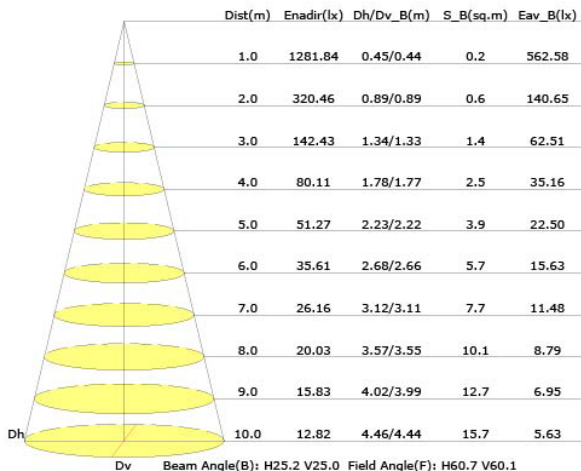

Matte Black
(22)

White / Shower Trim
(1)

SPECIFICATIONS

Wattage	10 Watts	
Color Temperature	RGBW	
Beam Angle	20D	40D
Total Lumens	480 lm	525 lm
LED CRI	≥95Ra (White chip only)	
Input Voltage	48 Volts, RJ45	
LED	COB	
LM Rating	LM-80	
Trim Dimensions	Round Trim: Ø 4.45" x 1.20" / Ø 113mm x 30.5mm Square Trim: 4.27" x 4.27" x 1.20" / 108.5mm x 108.5mm x 30.5mm	
Ceiling Cut-out	Ø 3.54" / Ø 90mm	
Certifications	cULus E476753	
Compatible Decoder	DMX-SR-2112 Decoder	
Power Supply	PS-SR2112-96 - Power Supply 96W	
Working Temperature	-10C to 40C	
IP Grade	IP20 and IP65	
Lifespan	50,000 Hours	
Warranty	5 Year Limited Warranty	

3.04" x 1.20" / 77.2 x 30.5mm

OPTICS

TB-650-10W-RGBW | TB-700-10W-RGBW / Square Adjustable Trim

TRIM FINISH

TRIM DIMENSIONS

APERTURE
 Ø 2.63" / 67mm

TRIM
 4.27" x 4.27"
 108.5 x 108.5mm

3.04" x 1.20" / 77.2 x 30.5mm

COMPATIBLE POWER SUPPLY

POWER SUPPLY
PS-SR2112-96

PHOTOMETRIC INFORMATION / 20D

Luminous Intensity Distribution Curve

Illuminance at a Distance

PHOTOMETRIC INFORMATION / 40D

Luminous Intensity Distribution Curve

Illuminance at a Distance