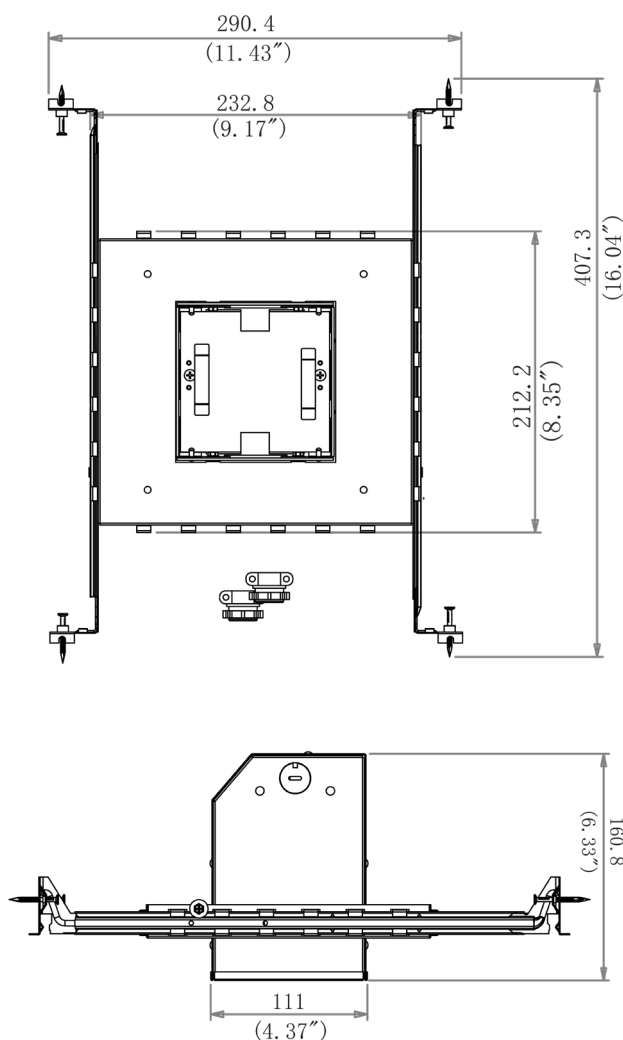

##### Closed Trim (CL)

2.50" / 63.49mm

**APERTURE**  
Ø 2.75" / 69.85mm

**TRIM**  
5.02" x 5.02"  
127.6 x 127.6mm

##### Open Trimless (TL-OP)

**TRIMLESS**  
8" x 8"  
203.2 x 203.2mm

##### Closed Trimless (TL-CL)

**APERTURE**  
Ø 2.75" / 69.85mm

**TRIM**  
5.02" x 5.02"  
127.6 x 127.6mm

### OVERALL DIMENSIONS

<b>Length:</b>	9.17 Inch / 232.8mm
<b>Height:</b>	8.35 Inch / 212.2mm
<b>Width:</b>	6.33 Inch / 160.8mm
<b>Adjustable Brackets:</b>	Max: 23.5 Inch / 590.55mm Min: 8.35 Inch / 212.09mm