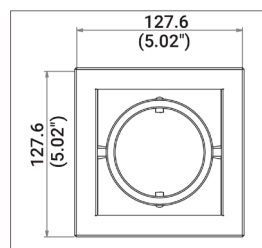

#### TRIM DIMENSIONS

##### Closed Trim (CL)

2.50" / 63.49mm

**APERTURE**  
Ø 2.75" / 69.85mm

**TRIM**  
5.02" x 5.02"  
127.6 x 127.6mm

##### Closed Trimless (TL-CL)

**APERTURE**  
Ø 2.75" / 69.85mm

**TRIM**  
5.02" x 5.02"  
127.6 x 127.6mm

### OVERALL DIMENSIONS

<b>Length:</b>	9.17 Inch / 232.8mm
<b>Height:</b>	8.35 Inch / 212.2mm
<b>Width:</b>	6.33 Inch / 160.8mm
<b>Adjustable Brackets:</b>	Max: 23.5 Inch / 590.55mm Min: 8.35 Inch / 212.09mm