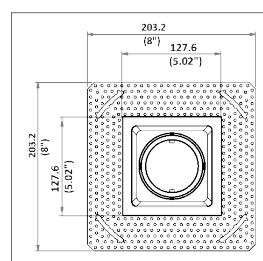

##### Closed Trim (CL)

2.50" / 63.49mm

**APERTURE**  
Ø 2.75" / 69.85mm

**TRIM**  
5.02" x 5.02"  
127.6 x 127.6mm

#### TRIMLESS DIMENSIONS

##### Closed Trimless (TL-CL)

**APERTURE**  
Ø 2.75" / 69.85mm

**TRIM**  
5.02" x 5.02"  
127.6 x 127.6mm

### OVERALL DIMENSIONS

<b>Length:</b>	9.17 Inch / 232.8mm
<b>Height:</b>	8.35 Inch / 212.2mm
<b>Width:</b>	6.33 Inch / 160.8mm
<b>Adjustable Brackets:</b>	Max: 23.5 Inch / 590.55mm Min: 8.35 Inch / 212.09mm