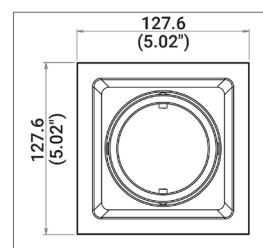

#### TRIM DIMENSIONS

##### Closed Trim (CL)

2.50" / 63.49mm

**APERTURE**  
Ø 2.75" / 69.85mm

**TRIM**  
5.02" x 5.02"  
127.6 x 127.6mm

##### Closed Trimless (TL-CL)

**APERTURE**  
Ø 2.75" / 69.85mm

**TRIM**  
5.02" x 5.02"  
127.6 x 127.6mm

### OVERALL DIMENSIONS

<b>Length:</b>	9.17 Inch / 232.8mm
<b>Height:</b>	8.35 Inch / 212.2mm
<b>Width:</b>	6.33 Inch / 160.8mm
<b>Adjustable Brackets:</b>	Max: 23.5 Inch / 590.55mm Min: 8.35 Inch / 212.09mm