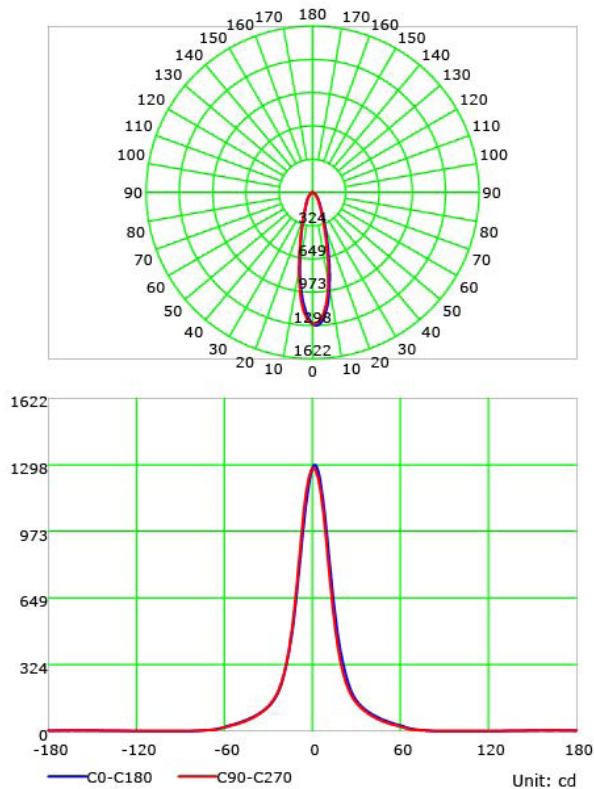

#### OPTICS

20 Degrees

40 Degrees

### OVERALL DIMENSIONS

<b>Length:</b>	9.17 Inch / 232.8mm
<b>Height:</b>	8.35 Inch / 212.2mm
<b>Width:</b>	6.33 Inch / 160.8mm
<b>Adjustable Brackets:</b>	Max: 23.5 Inch / 590.55mm Min: 8.35 Inch / 212.09mm

### PHOTOMETRIC INFORMATION / 20D

Luminous Intensity Distribution Curve

Illuminance at a Distance