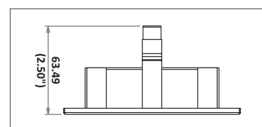

#### TRIM DIMENSIONS

##### Closed Trim (CL)

2.50" / 63.49mm

**APERTURE**  
Ø 2.75" / 69.85mm

**TRIM**  
5.02" x 5.02"  
127.6 x 127.6mm

### OVERALL DIMENSIONS

<b>Length:</b>	9.17 Inch / 232.8mm
<b>Height:</b>	8.35 Inch / 212.2mm
<b>Width:</b>	6.33 Inch / 160.8mm
<b>Adjustable Brackets:</b>	Max: 23.5 Inch / 590.55mm Min: 8.35 Inch / 212.09mm