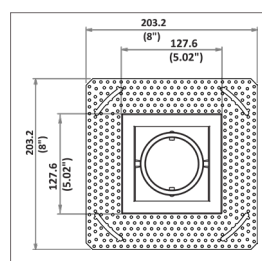

TRIM FINISH

TRIMLESS DIMENSIONS

Open Trimless (TL-OP)

TRIMLESS
8" x 8"
203.2 x 203.2mm