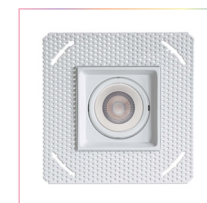

Closed Trimless (CL)