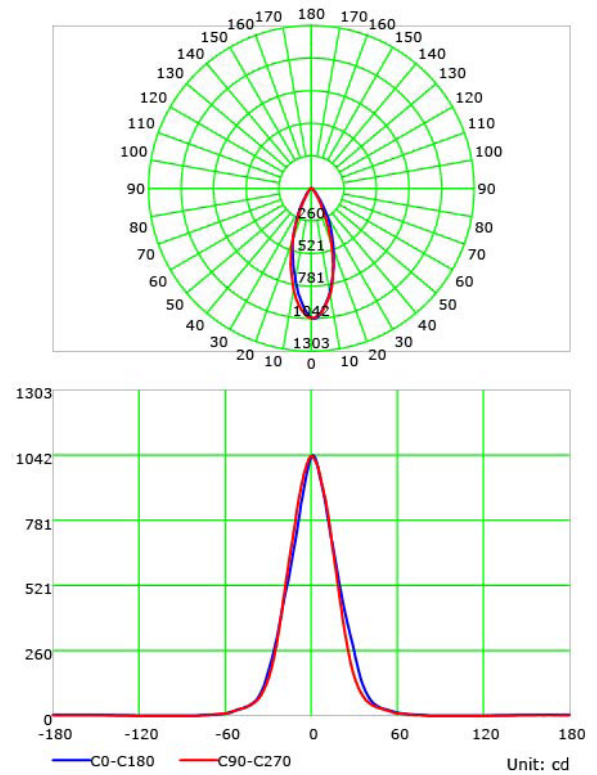

### PHOTOMETRIC INFORMATION / 20D

Luminous Intensity Distribution Curve

Illuminance at a Distance

### PHOTOMETRIC INFORMATION / 40D

Luminous Intensity Distribution Curve

Illuminance at a Distance