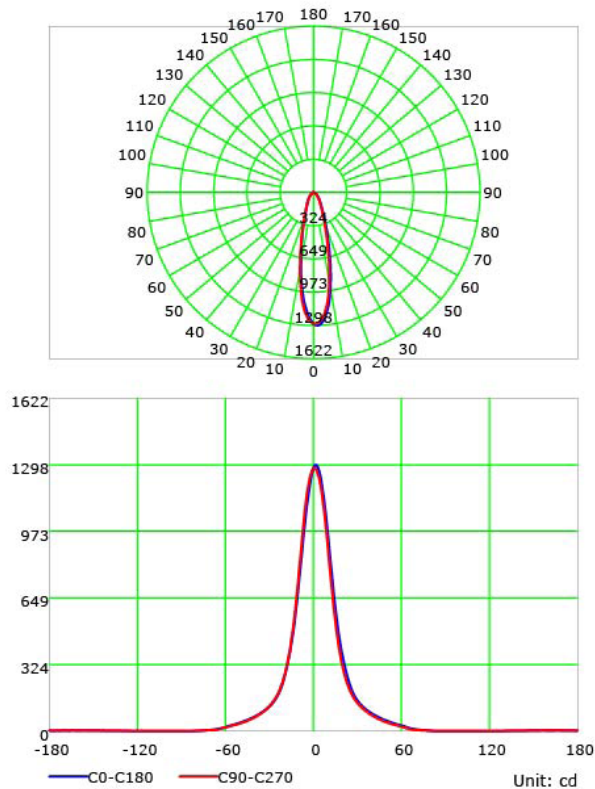

##### Closed Trimless (TL-CL)

2.45" / 62.12mm

**APERTURE**    **TRIM**  
 Ø 2.75" / 69.85mm    9.35" x 5.02"  
 237.6 x 127.6mm

### PHOTOMETRIC INFORMATION / 20D

Luminous Intensity Distribution Curve

Illuminance at a Distance

### PHOTOMETRIC INFORMATION / 40D

Luminous Intensity Distribution Curve

Illuminance at a Distance