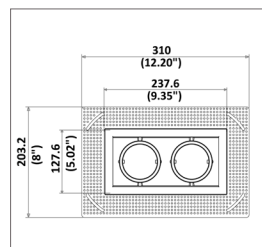

#### TRIM DIMENSIONS

##### Closed Trim (CL)

2.45" / 62.12mm

**APERTURE**    **TRIM**  
 Ø 2.75" / 69.85mm    9.35" x 5.02"  
 237.6 x 127.6mm

##### Closed Trimless (TL-CL)

2.45" / 62.12mm

**APERTURE**    **TRIM**  
 Ø 2.75" / 69.85mm    9.35" x 5.02"  
 237.6 x 127.6mm