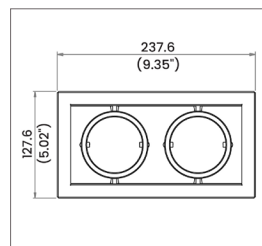

Open Trim (OP)

Closed Trim (CL)

**SPECIFICATIONS**

<b>Wattage</b>	2X10 Watts	
<b>Color Temperature</b>	RGBW	
<b>Beam Angle</b>	20D	40D
<b>Total Lumens</b>	960 lm	1050 lm
<b>LED CRI</b>	≥95Ra (White chip only)	
<b>Input Voltage</b>	48 VDC, RJ45	
<b>LED</b>	COB	
<b>LM Rating</b>	LM-80	
<b>Trim Dimensions</b>	9.35" x 5.02" / 237.6mm x 127.6mm	
<b>Ceiling Cut-out</b>	8.75" x 4.5" / 222.25mm x 114.3mm	
<b>Certifications</b>	cULus E476753	
<b>Compatible Decoder</b>	DMX-SR-2112 Decoder	
<b>Power Supply</b>	PS-SR2112-96 - Power Supply 96W	
<b>Working Temperature</b>	-10C to 40C	
<b>IP Grade</b>	IP20 and IP65	
<b>Lifespan</b>	50,000 Hours	
<b>Warranty</b>	5 Year Limited Warranty	

#### TRIM DIMENSIONS

##### Closed Trim (CL)

2.45" / 62.12mm

**APERTURE**    **TRIM**  
 Ø 2.75" / 69.85mm    9.35" x 5.02"  
 237.6 x 127.6mm

##### Closed Trimless (TL-CL)

2.45" / 62.12mm

**APERTURE**    **TRIM**  
 Ø 2.75" / 69.85mm    9.35" x 5.02"  
 237.6 x 127.6mm