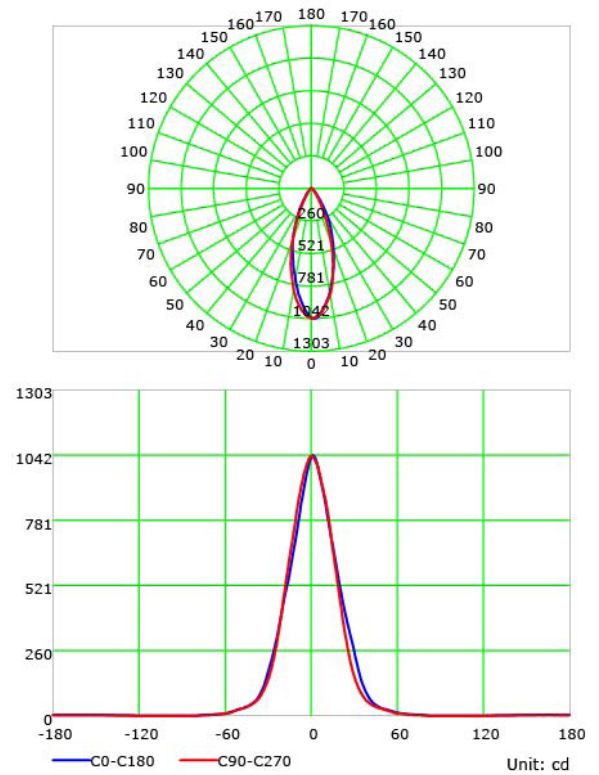

### PHOTOMETRIC INFORMATION / 20D

Luminous Intensity Distribution Curve

Illuminance at a Distance

### PHOTOMETRIC INFORMATION / 40D

Luminous Intensity Distribution Curve

Illuminance at a Distance