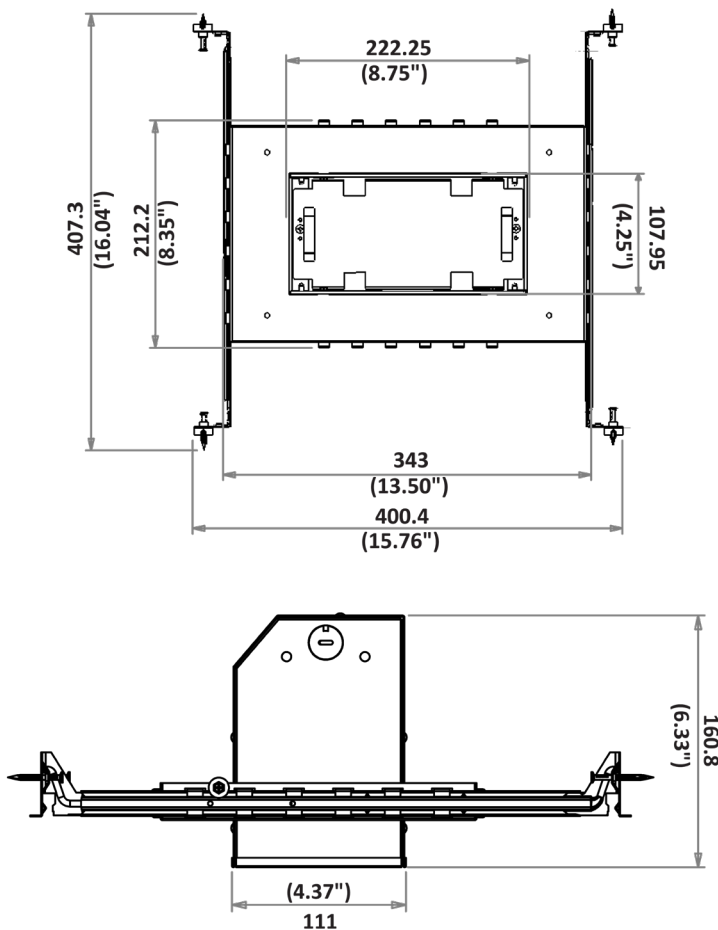

##### Closed Trim (CL)

2.45" / 62.12mm

**APERTURE**    **TRIM**  
 Ø 2.75" / 69.85mm    9.35" x 5.02"  
 237.6 x 127.6mm

##### Closed Trimless (TL-CL)

2.45" / 62.12mm

**APERTURE**    **TRIM**  
 Ø 2.75" / 69.85mm    9.35" x 5.02"  
 237.6 x 127.6mm

#### OPTICS

20 Degrees

40 Degrees

**HOUSING | V2-9W-HSG**

Hanger bars can be adjusted from 8.35" to 23.25", to accommodate various joist construction and grid sizes. Hanger bars include a captive mounting "screw-nail" for easy installation.

<b>Length:</b>	13.50 Inch / 343mm
<b>Height:</b>	8.35 Inch / 212.2mm
<b>Width:</b>	6.33 Inch / 160.8mm
<b>Adjustable Brackets</b>	Max: 23.5 Inch / 590.55mm Min: 8.35 Inch / 212.09mm

**COMPATIBLE DECODER**