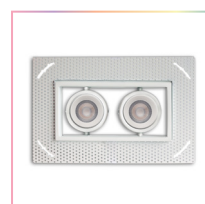

**VB2-10W RGBW SERIES - TRIM / TRIMLESS OPTIONS**

These twin 10W RGBW luminaire deliver 1050 lumens of light. Each light engine can be adjusted independently. Available in open and closed faceplate options, trim and trimless.

KITS OPEN TRIM	KITS CLOSED TRIM
VB2-10W-11-RGBW-20-OP -IP20	VB2-10W-11-RGBW-20-CL -IP20
VB2-10W-22-RGBW-20-OP -IP20	VB2-10W-22-RGBW-20-CL -IP20
VB2-10W-11-RGBW-40-OP -IP20	VB2-10W-11-RGBW-40-CL -IP20
VB2-10W-22-RGBW-40-OP -IP20	VB2-10W-22-RGBW-40-CL -IP20

Open Trim (OP)

Closed Trim (CL)

**SPECIFICATIONS**

<b>Wattage</b>	2X10 Watts	
<b>Color Temperature</b>	RGBW	
<b>Beam Angle</b>	20D	40D
<b>Total Lumens</b>	960 lm	1050 lm
<b>LED CRI</b>	≥95Ra (White chip only)	
<b>Input Voltage</b>	48 VDC, RJ45	
<b>LED</b>	COB	
<b>LM Rating</b>	LM-80	
<b>Trim Dimensions</b>	9.35" x 5.02" / 237.6mm x 127.6mm	
<b>Ceiling Cut-out</b>	8.75" x 4.5" / 222.25mm x 114.3mm	
<b>Certifications</b>	cULus E476753	
<b>Compatible Decoder</b>	DMX-SR-2112 Decoder	
<b>Power Supply</b>	PS-SR2112-96 - Power Supply 96W	
<b>Working Temperature</b>	-10C to 40C	
<b>IP Grade</b>	IP20 and IP65	
<b>Lifespan</b>	50,000 Hours	
<b>Warranty</b>	5 Year Limited Warranty	

**MODEL CODES / TRIMLESS OPTIONS**

KITS OPEN TRIMLESS	KITS CLOSED TRIMLESS
VB2-10W-11-RGBW-20-TL-OP -IP20	VB2-10W-11-RGBW-20-TL-CL -IP20
VB2-10W-22-RGBW-20-TL-OP -IP20	VB2-10W-22-RGBW-20-TL-CL -IP20
VB2-10W-11-RGBW-40-TL-OP -IP20	VB2-10W-11-RGBW-40-TL-CL -IP20
VB2-10W-22-RGBW-40-TL-OP -IP20	VB2-10W-22-RGBW-40-TL-CL -IP20