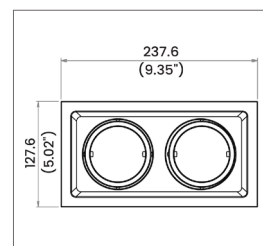

Open Trim (OP)

Closed Trim (CL)

**SPECIFICATIONS**

<b>Wattage</b>	2X10 Watts	
<b>Color Temperature</b>	RGBW	
<b>Beam Angle</b>	20D	40D
<b>Total Lumens</b>	960 lm	1050 lm
<b>LED CRI</b>	≥95Ra (White chip only)	
<b>Input Voltage</b>	48 VDC, RJ45	
<b>LED</b>	COB	
<b>LM Rating</b>	LM-80	
<b>Trim Dimensions</b>	9.35" x 5.02" / 237.6mm x 127.6mm	
<b>Ceiling Cut-out</b>	8.75" x 4.5" / 222.25mm x 114.3mm	
<b>Certifications</b>	cULus E476753	
<b>Compatible Decoder</b>	DMX-SR-2112 Decoder	
<b>Power Supply</b>	PS-SR2112-96 - Power Supply 96W	
<b>Working Temperature</b>	-10C to 40C	
<b>IP Grade</b>	IP20 and IP65	
<b>Lifespan</b>	50,000 Hours	
<b>Warranty</b>	5 Year Limited Warranty	

#### TRIM DIMENSIONS

##### Closed Trim (CL)

2.45" / 62.12mm

**APERTURE**    **TRIM**  
 Ø 2.75" / 69.85mm    9.35" x 5.02"  
 237.6 x 127.6mm

##### Closed Trimless (TL-CL)

2.45" / 62.12mm

**APERTURE**    **TRIM**  
 Ø 2.75" / 69.85mm    9.35" x 5.02"  
 237.6 x 127.6mm