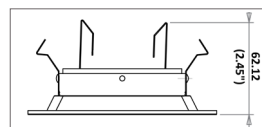

#### TRIM DIMENSIONS

##### Closed Trim (CL)

2.45" / 62.12mm

**APERTURE**    **TRIM**  
 Ø 2.75" / 69.85mm    9.35" x 5.02"  
 237.6 x 127.6mm