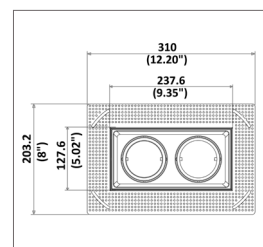

Open Trim (OP)

Closed Trim (CL)

**SPECIFICATIONS**

<b>Wattage</b>	2X10 Watts	
<b>Color Temperature</b>	RGBW	
<b>Beam Angle</b>	20D	40D
<b>Total Lumens</b>	960 lm	1050 lm
<b>LED CRI</b>	≥95Ra (White chip only)	
<b>Input Voltage</b>	48 VDC, RJ45	
<b>LED</b>	COB	
<b>LM Rating</b>	LM-80	
<b>Trim Dimensions</b>	9.35" x 5.02" / 237.6mm x 127.6mm	
<b>Ceiling Cut-out</b>	8.75" x 4.5" / 222.25mm x 114.3mm	
<b>Certifications</b>	cULus E476753	
<b>Compatible Decoder</b>	DMX-SR-2112 Decoder	
<b>Power Supply</b>	PS-SR2112-96 - Power Supply 96W	
<b>Working Temperature</b>	-10C to 40C	
<b>IP Grade</b>	IP20 and IP65	
<b>Lifespan</b>	50,000 Hours	
<b>Warranty</b>	5 Year Limited Warranty	

##### Closed Trim (CL)

2.45" / 62.12mm

**APERTURE**    **TRIM**  
 Ø 2.75" / 69.85mm    9.35" x 5.02"  
 237.6 x 127.6mm

#### TRIM DIMENSIONS

##### Closed Trimless (TL-CL)

2.45" / 62.12mm

**APERTURE**    **TRIM**  
 Ø 2.75" / 69.85mm    9.35" x 5.02"  
 237.6 x 127.6mm