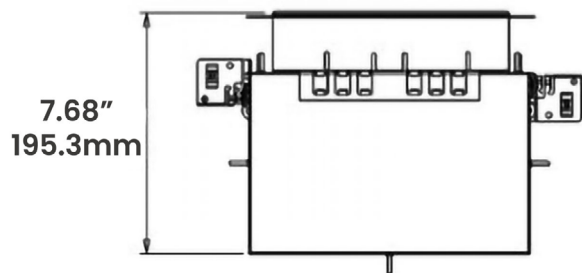

### TRIMLESS DIMENSIONS

**APERTURE**  $\varnothing 3.75" / 95.25\text{mm}$  **TRIMLESS**  $10.43" \times 10.43" / 265 \times 265\text{mm}$

## HOUSING | V1-12/36W-HSG

Hanger bars can be adjusted from 14 ½” to 25”, to accommodate various joist construction and grid sizes. Hanger bars include a captive mounting “screw-nail” for easy installation.

\*The die-cast aluminum heat sink is painted black.

Housing	V1-12/36W-HSG
Ceiling Cut-out	7.36" x 7.36" / 187mm x 187mm
Ceiling Thickness	½" / 12.7mm to 1 ½" / 38.1mm

## OVERALL DIMENSIONS

Length:	9.24 Inch / 234.9mm
Height:	7.68 Inch / 195.3mm
Width:	9.22 Inch / 234.25mm
Adjustable Brackets:	Max: 23 Inch / 584.2mm Min: 14 Inch / 355.6mm