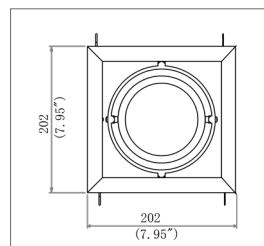

### TRIM DIMENSIONS

**APERTURE**  $\varnothing 3.75" / 95.25\text{mm}$  **TRIM**  $7.95" \times 7.95" / 202 \times 202\text{mm}$

### TRIMLESS DIMENSIONS

**APERTURE**  $\varnothing 3.75" / 95.25\text{mm}$  **TRIMLESS**  $10.43" \times 10.43" / 265 \times 265\text{mm}$

## OVERALL DIMENSIONS

Length:	9.24 Inch / 234.9mm
Height:	7.68 Inch / 195.3mm
Width:	9.22 Inch / 234.25mm
Adjustable Brackets:	Max: 23 Inch / 584.2mm Min: 14 Inch / 355.6mm