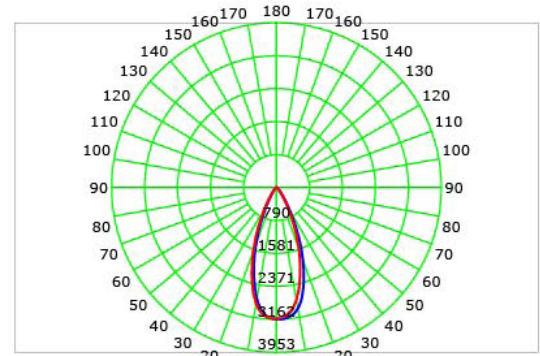

### TRIMLESS DIMENSIONS

**APERTURE**  $\varnothing 3.75" / 95.25\text{mm}$  **TRIMLESS**  $10.43" \times 10.43" / 265 \times 265\text{mm}$

### PHOTOMETRIC INFORMATION / 40D

COLOR TEMPERATURE / 1800K - 4000K

Luminous Intensity Distribution Curve

Illuminance at a Distance

COLOR TEMPERATURE / 2700K - 6500K

Luminous Intensity Distribution Curve

Illuminance at a Distance