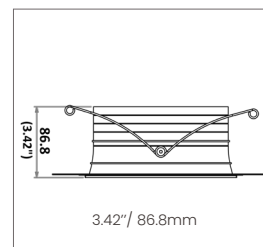

### TRIM DIMENSIONS

**APERTURE**  $\varnothing 3.75" / 95.25\text{mm}$  **TRIM**  $7.95" \times 7.95" / 202 \times 202\text{mm}$

### TRIMLESS DIMENSIONS

**APERTURE**  $\varnothing 3.75" / 95.25\text{mm}$  **TRIMLESS**  $10.43" \times 10.43" / 265 \times 265\text{mm}$

## OVERALL DIMENSIONS

Length:	9.24 Inch / 234.9mm
Height:	7.68 Inch / 195.3mm
Width:	9.22 Inch / 234.25mm
Adjustable Brackets:	Max: 23 Inch / 584.2mm Min: 14 Inch / 355.6mm