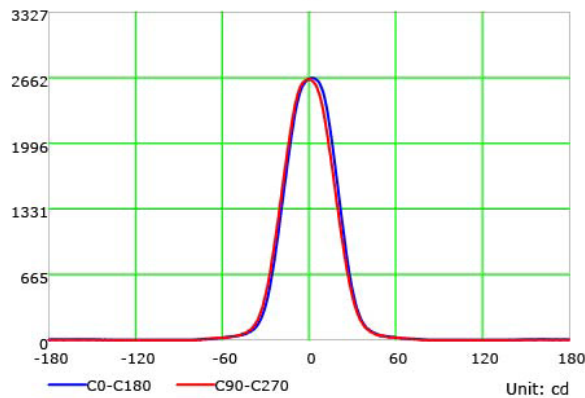

### PHOTOMETRIC INFORMATION / 40D

COLOR TEMPERATURE / 1800K - 4000K

Luminous Intensity Distribution Curve

Illuminance at a Distance

COLOR TEMPERATURE / 2700K - 6500K

Luminous Intensity Distribution Curve

Illuminance at a Distance