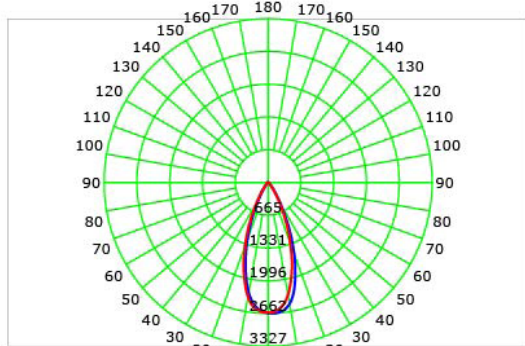

### TRIMLESS DIMENSIONS

**APERTURE**  $\varnothing 3.75" / 95.25\text{mm}$  **TRIMLESS**  $10.43" \times 10.43" / 265 \times 265\text{mm}$

## OVERALL DIMENSIONS

Length:	9.24 Inch / 234.9mm
Height:	7.68 Inch / 195.3mm
Width:	9.22 Inch / 234.25mm
Adjustable Brackets:	Max: 23 Inch / 584.2mm Min: 14 Inch / 355.6mm

### PHOTOMETRIC INFORMATION / 40D

COLOR TEMPERATURE / 1800K - 4000K

Luminous Intensity Distribution Curve

Illuminance at a Distance

COLOR TEMPERATURE / 2700K - 6500K

Luminous Intensity Distribution Curve

Illuminance at a Distance