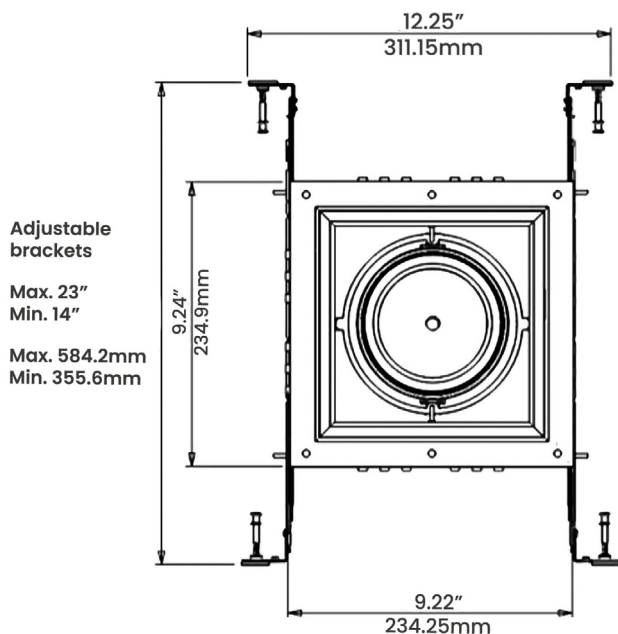

### TRIM DIMENSIONS

**APERTURE**  $\varnothing 3.75" / 95.25\text{mm}$  **TRIM**  $7.95" \times 7.95" / 202 \times 202\text{mm}$

### TRIMLESS DIMENSIONS

**APERTURE**  $\varnothing 3.75" / 95.25\text{mm}$  **TRIMLESS**  $10.43" \times 10.43" / 265 \times 265\text{mm}$

## HOUSING | V1-12/36W-HSG

Hanger bars can be adjusted from 14 ½” to 25”, to accommodate various joist construction and grid sizes. Hanger bars include a captive mounting “screw-nail” for easy installation.

## OVERALL DIMENSIONS

Length:	9.24 Inch / 234.9mm
Height:	7.68 Inch / 195.3mm
Width:	9.22 Inch / 234.25mm
Adjustable Brackets:	Max: 23 Inch / 584.2mm Min: 14 Inch / 355.6mm