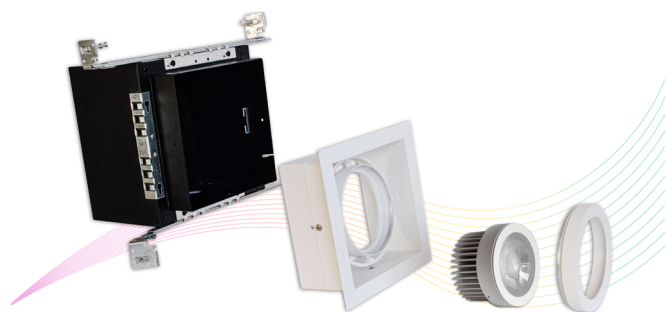

**V1-16W BI SERIES - TRIM & TRIMLESS OPTIONS**

V1-16W BI SERIES KIT is a high performance tunable luminaire that can be easily installed into any residential space. The V1 series delivers performance and beautiful aesthetics. Available in open faceplate option with a trim or trimless.

Dimmable Lighting  
0 to 100% flicker free dimming

Tunable Lighting

Working Temperature

5 Year Limited Warranty

**SPECIFICATIONS**

Wattage	16 Watts		
Color Temperature	1800K - 4000K	2200K - 5000K	2700K - 6000K
Beam Angle	40D		
Total Lumens	1400 lm - 1600 lm		
LED CRI	≥95Ra		
Input Voltage	48 Volts, RJ45		
LED	COB		
LM Rating	LM-80		
Trim Dimensions	7.95" x 7.95" / 202mm x 202mm		
Ceiling Cut-out	7.36" x 7.36" / 187mm x 187mm		
Certifications	cULus E476753, JA8 Title 24		
Compatible Decoder	DMX-SR-2112 Decoder		
Power Supply	PS-SR2112-96 - Power Supply 96W		
Working Temperature	-10C to 40C		
IP Grade	IP20 Standard		
Life Span	50,000 Hours		
Warranty	5 Year Limited Warranty		