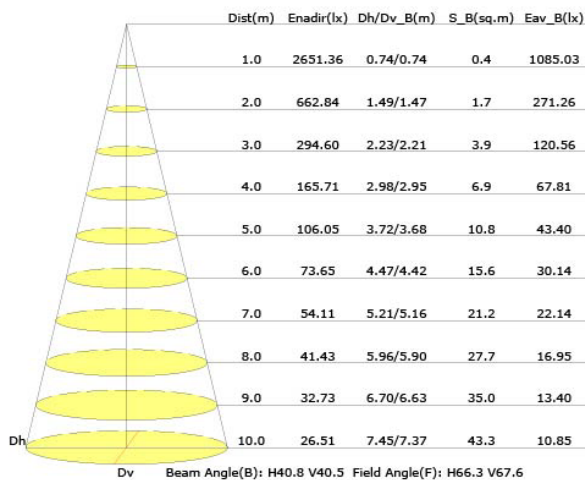

### TRIMLESS DIMENSIONS

**APERTURE**  $\varnothing 3.75" / 95.25\text{mm}$  **TRIMLESS**  $10.43" \times 10.43" / 265 \times 265\text{mm}$

## OVERALL DIMENSIONS

Length:	9.24 Inch / 234.9mm
Height:	7.68 Inch / 195.3mm
Width:	9.22 Inch / 234.25mm
Adjustable Brackets:	Max: 23 Inch / 584.2mm Min: 14 Inch / 355.6mm

### PHOTOMETRIC INFORMATION / 40D

COLOR TEMPERATURE / 1800K - 4000K

Luminous Intensity Distribution Curve

Illuminance at a Distance

COLOR TEMPERATURE / 2700K - 6500K

Luminous Intensity Distribution Curve

Illuminance at a Distance