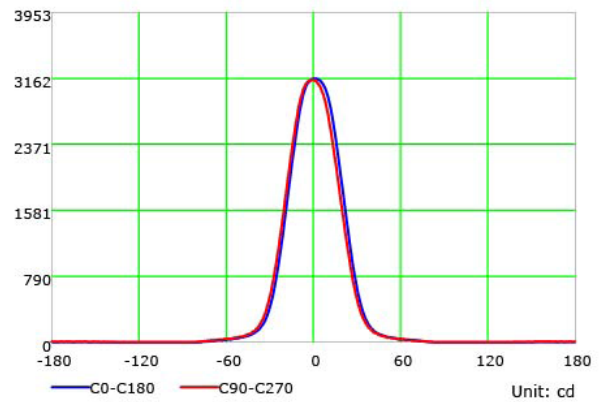

### PHOTOMETRIC INFORMATION / 40D

COLOR TEMPERATURE / 1800K - 4000K

Luminous Intensity Distribution Curve

Illuminance at a Distance

COLOR TEMPERATURE / 2700K - 6500K

Luminous Intensity Distribution Curve

Illuminance at a Distance