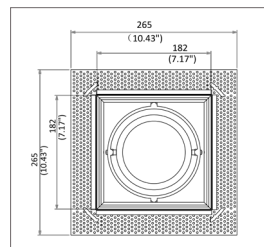

### TRIM DIMENSIONS

**APERTURE**  $\varnothing 3.75" / 95.25\text{mm}$  **TRIM**  $7.95" \times 7.95" / 202 \times 202\text{mm}$

### TRIMLESS DIMENSIONS

**APERTURE**  $\varnothing 3.75" / 95.25\text{mm}$  **TRIMLESS**  $10.43" \times 10.43" / 265 \times 265\text{mm}$

## OVERALL DIMENSIONS

Length:	9.24 Inch / 234.9mm
Height:	7.68 Inch / 195.3mm
Width:	9.22 Inch / 234.25mm
Adjustable Brackets:	Max: 23 Inch / 584.2mm Min: 14 Inch / 355.6mm