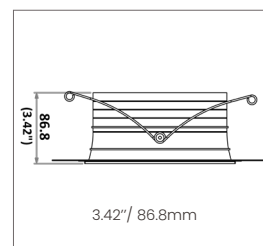

### TRIM DIMENSIONS

**APERTURE**  $\varnothing 3.75" / 95.25\text{mm}$  **TRIM**  $7.95" \times 7.95" / 202 \times 202\text{mm}$

### TRIMLESS DIMENSIONS

**APERTURE**  $\varnothing 3.75" / 95.25\text{mm}$  **TRIMLESS**  $10.43" \times 10.43" / 265 \times 265\text{mm}$

## OVERALL DIMENSIONS

Length:	9.24 Inch / 234.9mm
Height:	7.68 Inch / 195.3mm
Width:	9.22 Inch / 234.25mm
Adjustable Brackets:	Max: 23 Inch / 584.2mm Min: 14 Inch / 355.6mm