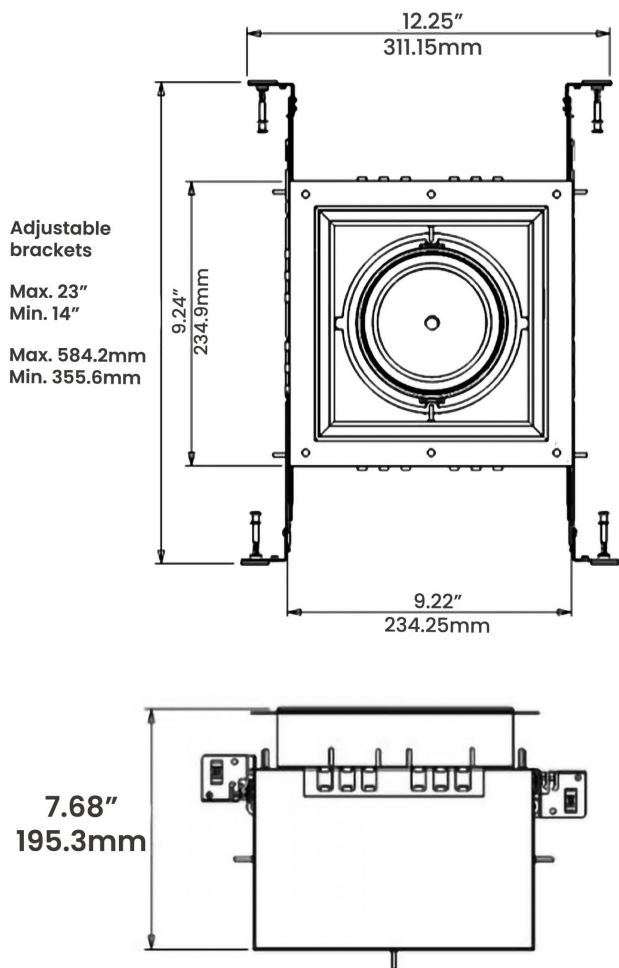

- Dimmable Lighting**
0 to 100% flicker free dimming
- Tunable Lighting**
- RGBW**
- Working Temperature**
-10°C to 40°C
- 5 Year Limited Warranty**
- UL US LISTED**

SPECIFICATIONS

Wattage	20 Watts
Color Temperature	RGBW
Beam Angle	40D
Total Lumens	1200 lm
LED CRI	≥95Ra (white chip only)
Input Voltage	48 Volts, RJ45
LED	COB
LM Rating	LM-80
Trim Dimensions	7.95" x 7.95" / 202mm x 202mm
Ceiling Cut-out	7.36" x 7.36" / 187mm x 187mm
Certifications	cULus E476753
Compatible Decoder	DMX-SR-2112 Decoder
Power Supply	PS-SR2112-96 - Power Supply 96W
Working Temperature	-10C to 40C
IP Grade	IP20 and IP65
Lifespan	50,000 Hours
Warranty	5 Year Limited Warranty

V1-20W-RGBW-SERIES

HOUSING | V1-12/36W-HSG

Hanger bars can be adjusted from 14 ½" to 25", to accommodate various joist construction and grid sizes. Hanger bars include a captive mounting "screw-nail" for easy installation.

**The die-cast aluminum heat sink is painted black.*

Housing	V1-12/36W-HSG
Ceiling Cut-out	7.36" x 7.36" / 187mm x 187mm
Ceiling Thickness	½" / 12.7mm to 1 ½" / 38.1mm

OVERALL DIMENSIONS

Length:	9.24 Inch / 234.9mm
Height:	7.68 Inch / 195.3mm
Width:	9.22 Inch / 234.25mm
Adjustable Brackets:	Max: 23 Inch / 584.2mm Min: 14 Inch / 355.6mm