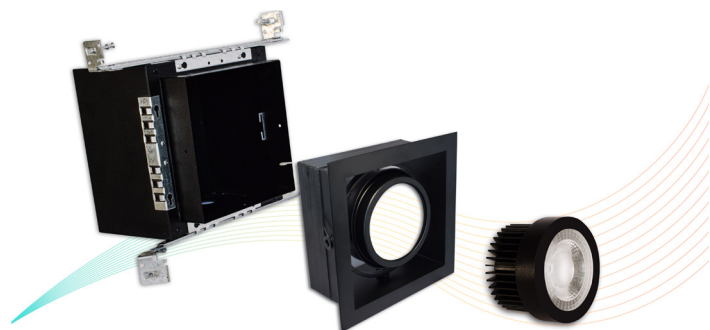

VI-20W-RGBW-SERIES

VI-20W RGBW SERIES – TRIM & TRIMLESS OPTIONS

VI-20W RGBW SERIES KIT is a high performance RGBW luminaire that can be easily installed into any residential space. The VI series delivers performance and beautiful aesthetics. Available in open faceplate option with a trim or trimless.

- Dimmable Lighting**
0 to 100% flicker free dimming
- Tunable Lighting**
- RGBW**
- Working Temperature**
-10°C to 40°C
- 5 Year Limited Warranty**
- UL US LISTED**

SPECIFICATIONS

Wattage	20 Watts
Color Temperature	RGBW
Beam Angle	40D
Total Lumens	1200 lm
LED CRI	≥95Ra (white chip only)
Input Voltage	48 Volts, RJ45
LED	COB
LM Rating	LM-80
Trim Dimensions	7.95" x 7.95" / 202mm x 202mm
Ceiling Cut-out	7.36" x 7.36" / 187mm x 187mm
Certifications	cULus E476753
Compatible Decoder	DMX-SR-2112 Decoder
Power Supply	PS-SR2112-96 - Power Supply 96W
Working Temperature	-10C to 40C
IP Grade	IP20 and IP65
Lifespan	50,000 Hours
Warranty	5 Year Limited Warranty

TRIM OPTIONS

KITS MODEL CODES	
V1-20W-RGBW-W40-IP20	V Series Kit, V1 Trim with 20W, White Bulb, 40D, IP20
V1-20W-RGBW-B40-IP20	V Series Kit, V1 Trim with 20W RIVA Bulb, Black Bulb, 40D, IP20

TRIMLESS OPTIONS

KITS MODEL CODES	
V1-20W-RGBW-W40-TL-IP20	V Series Kit, V1 Trim with RIVA 20W Bulb, White Bulb, 40D, Trimless, IP20
V1-20W-RGBW-B40-TL-IP20	V series Kit, V1 Trim with RIVA 20W Bulb, Black Bulb, 40D, Trimless, IP20