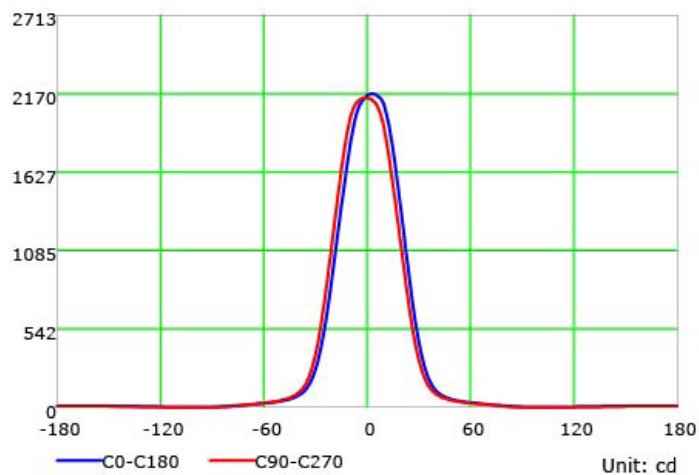

COMPATIBLE DECODER

DMX DECODER
DMX-SR-2112

COMPATIBLE POWER SUPPLY

POWER SUPPLY
PS-SR2112-96

PHOTOMETRIC INFORMATION / 40D
Luminous Intensity Distribution Curve

Illuminance at a Distance
