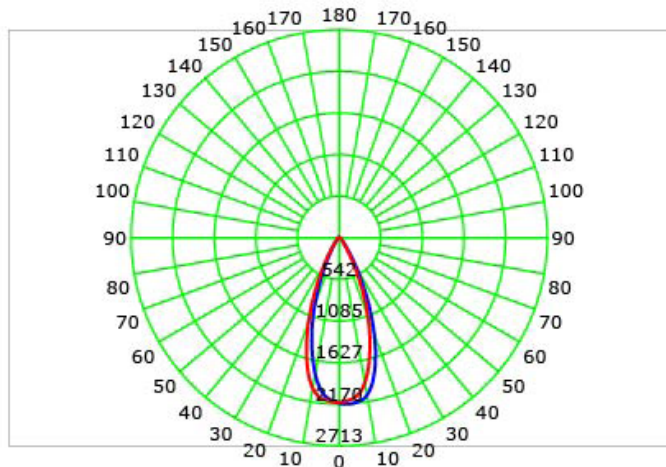

PHOTOMETRIC INFORMATION / 40D

Luminous Intensity Distribution Curve