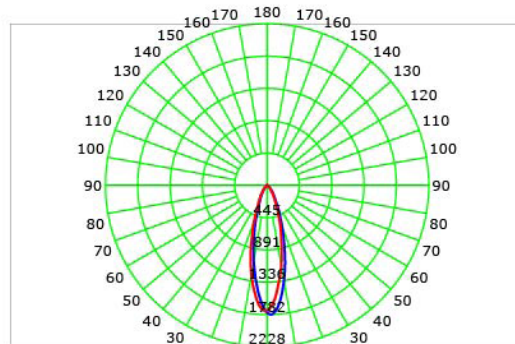

APERTURE

Ø 2" / 50.8mm

TRIM

5.02" x 5.02"
127.6 x 127.6mm

OPTICS

20 Degrees

40 Degrees

V1-9W-BR-SERIES

*The die-cast aluminum heat sink is painted black.

Housing	V1-9W-HSG
Ceiling Cut-out	4.5" x 4.5" / 114.3mm x 114.3mm
Ceiling Thickness	1/2" to 1 1/2" / 12.7mm to 38.1mm

OVERALL DIMENSIONS

Length:	9.17 Inch / 232.8mm
Height:	8.35 Inch / 212.2mm
Width:	6.33 Inch / 160.8mm
Adjustable Brackets:	Max: 23.5 Inch / 590.55mm Min: 8.35 Inch / 212.09mm

COMPATIBLE DECODER

DMX DECODER
DMX-SR-2112

COMPATIBLE POWER SUPPLY

POWER SUPPLY
PS-SR2112-96

PHOTOMETRIC INFORMATION / 20D

COLOR TEMPERATURE / 1800K - 4000K

Luminous Intensity Distribution Curve

Illuminance at a Distance

COLOR TEMPERATURE / 2700K - 6500K

Luminous Intensity Distribution Curve

Illuminance at a Distance

PHOTOMETRIC INFORMATION / 40D

COLOR TEMPERATURE / 1800K - 4000K

Luminous Intensity Distribution Curve

Illuminance at a Distance