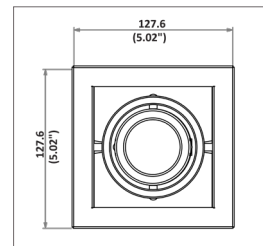

Closed Trim (CL)

2.50" / 63.49mm

APERTURE

Ø 2" / 50.8mm

TRIM

5.02" x 5.02"
127.6 x 127.6mm

OPTICS

20 Degrees

40 Degrees

OPEN & CLOSED TRIMLESS OPTIONS

TRIM FINISH

TRIMLESS DIMENSIONS

Open Trimless (TL-OP)

Closed Trimless (TL-CL)

TRIMLESS PLATE

8" x 8"
203.2 x 203.2mm

APERTURE

Ø 2" / 50.8mm

TRIM

5.02" x 5.02"
127.6 x 127.6mm

OPTICS

20 Degrees

40 Degrees

V1-9W-BR-SERIES

*The die-cast aluminum heat sink is painted black.

Housing	V1-9W-HSG
Ceiling Cut-out	4.5" x 4.5" / 114.3mm x 114.3mm
Ceiling Thickness	1/2" to 1 1/2" / 12.7mm to 38.1mm

OVERALL DIMENSIONS

Length:	9.17 Inch / 232.8mm
Height:	8.35 Inch / 212.2mm
Width:	6.33 Inch / 160.8mm
Adjustable Brackets:	Max: 23.5 Inch / 590.55mm Min: 8.35 Inch / 212.09mm