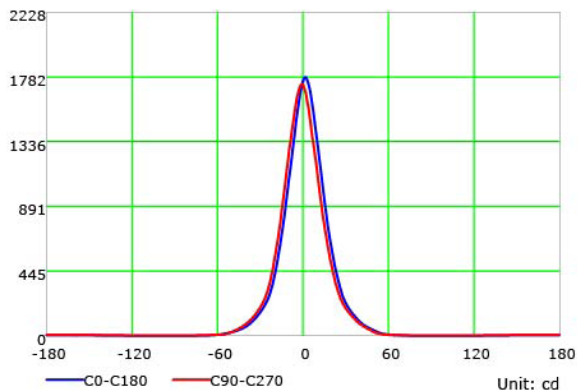

COMPATIBLE DECODER

DMX DECODER
DMX-SR-2112

COMPATIBLE POWER SUPPLY

POWER SUPPLY
PS-SR2112-96

PHOTOMETRIC INFORMATION / 20D

COLOR TEMPERATURE / 1800K - 4000K

Luminous Intensity Distribution Curve

Illuminance at a Distance

COLOR TEMPERATURE / 2700K - 6500K

Luminous Intensity Distribution Curve

Illuminance at a Distance

PHOTOMETRIC INFORMATION / 40D

COLOR TEMPERATURE / 1800K - 4000K

Luminous Intensity Distribution Curve

Illuminance at a Distance

COLOR TEMPERATURE / 2700K - 6500K

Luminous Intensity Distribution Curve

Illuminance at a Distance