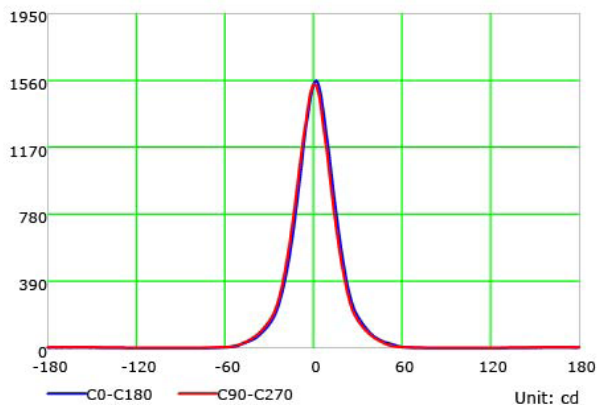

COMPATIBLE DECODER

DMX DECODER
DMX-SR-2112

COMPATIBLE POWER SUPPLY

POWER SUPPLY
PS-SR2112-96

PHOTOMETRIC INFORMATION / 20D

COLOR TEMPERATURE / 1800K - 4000K

Luminous Intensity Distribution Curve

Illuminance at a Distance

COLOR TEMPERATURE / 2700K - 6500K

Luminous Intensity Distribution Curve

Illuminance at a Distance

PHOTOMETRIC INFORMATION / 40D

COLOR TEMPERATURE / 1800K - 4000K

Luminous Intensity Distribution Curve

Illuminance at a Distance

COLOR TEMPERATURE / 2700K - 6500K

Luminous Intensity Distribution Curve

Illuminance at a Distance