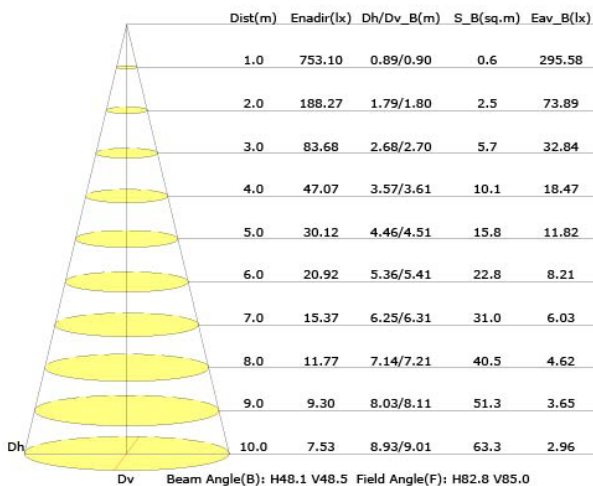

APERTURE

Ø 2" / 50.8mm

TRIM

5.02" x 5.02"
127.6 x 127.6mm

OPTICS

20 Degrees

40 Degrees

V1-9W-BR-SERIES

COMPATIBLE DECODER

DMX DECODER
DMX-SR-2112

COMPATIBLE POWER SUPPLY

POWER SUPPLY
PS-SR2112-96

PHOTOMETRIC INFORMATION / 20D

COLOR TEMPERATURE / 1800K - 4000K

Luminous Intensity Distribution Curve

Illuminance at a Distance

COLOR TEMPERATURE / 2700K - 6500K

Luminous Intensity Distribution Curve

Illuminance at a Distance

PHOTOMETRIC INFORMATION / 40D

COLOR TEMPERATURE / 1800K - 4000K

Luminous Intensity Distribution Curve

Illuminance at a Distance

COLOR TEMPERATURE / 2700K - 6500K

Luminous Intensity Distribution Curve

Illuminance at a Distance