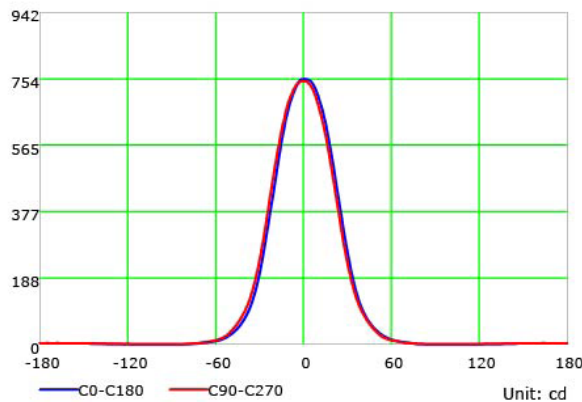

COLOR TEMPERATURE / 2700K - 6500K

Luminous Intensity Distribution Curve

Illuminance at a Distance

PHOTOMETRIC INFORMATION / 40D

COLOR TEMPERATURE / 1800K - 4000K

Luminous Intensity Distribution Curve

Illuminance at a Distance

COLOR TEMPERATURE / 2700K - 6500K

Luminous Intensity Distribution Curve

Illuminance at a Distance