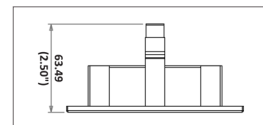

Closed Trim (CL)

2.50" / 63.49mm

APERTURE

Ø 2" / 50.8mm

TRIM

5.02" x 5.02"
127.6 x 127.6mm

OPTICS

20 Degrees

40 Degrees

OPEN & CLOSED TRIMLESS OPTIONS

TRIM FINISH

TRIMLESS DIMENSIONS

Open Trimless (TL-OP)

Closed Trimless (TL-CL)

TRIMLESS PLATE

8" x 8"
203.2 x 203.2mm