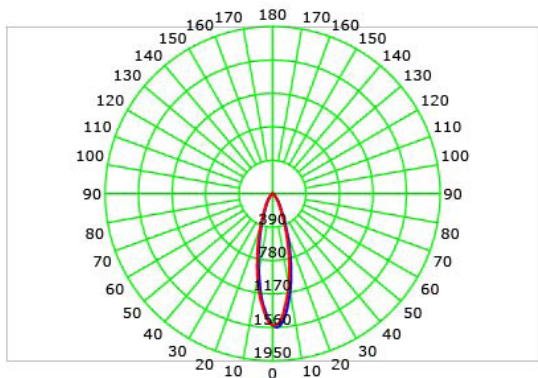

PHOTOMETRIC INFORMATION / 20D

COLOR TEMPERATURE / 1800K - 4000K

Luminous Intensity Distribution Curve