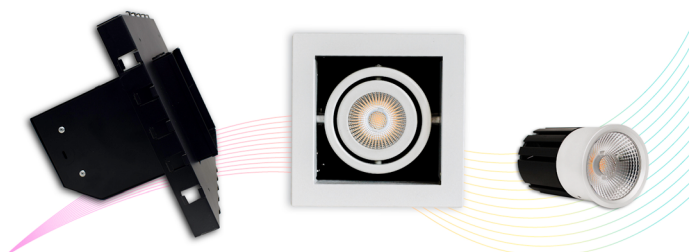

V1-9W BR SERIES - TRIM / TRIMLESS OPTIONS

This 9W tunable white luminaire has a 95+ CRI light engine producing 650 lumens. The V1 series delivers performance and beautiful aesthetics. Available in open and closed faceplate options with a trim or trimless.

SPECIFICATIONS

Wattage	9 Watts		
Color Temperature	1800K - 4000K	2200K - 5000K	2700K - 6500K
Beam Angle	20D		40D
Total Lumens	550 lm - 650 lm		
LED CRI	≥95Ra		
Input Voltage	48 Volts, RJ45		
LED	COB		
LM Rating	LM-80		
Trim Dimensions	5.02" x 5.02" / 127.6mm x 127.6mm		
Ceiling Cut-out	4.5" x 4.5" / 114.3mm x 114.3mm		
Certifications	cULus E476753, JA8 Title 24		
Compatible Decoder	DMX-SR-2112 Decoder		
Power Supply	PS-SR2112-96 - Power Supply 96W		
Working Temperature	-10C to 40C		
IP Grade	IP20 Standard		
Lifespan	50,000 Hours		
Warranty	5 Year Limited Warranty		