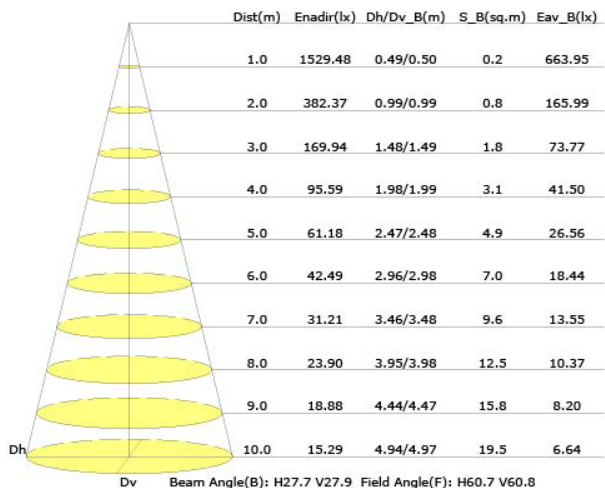

APERTURE

Ø 2" / 50.8mm

TRIM

5.02" x 5.02"
127.6 x 127.6mm

OPTICS

20 Degrees

40 Degrees

V1-9W-BR-SERIES

*The die-cast aluminum heat sink is painted black.

Housing	V1-9W-HSG
Ceiling Cut-out	4.5" x 4.5" / 114.3mm x 114.3mm
Ceiling Thickness	1/2" to 1 1/2" / 12.7mm to 38.1mm

OVERALL DIMENSIONS

Length:	9.17 Inch / 232.8mm
Height:	8.35 Inch / 212.2mm
Width:	6.33 Inch / 160.8mm
Adjustable Brackets:	Max: 23.5 Inch / 590.55mm Min: 8.35 Inch / 212.09mm

COMPATIBLE DECODER

DMX DECODER
DMX-SR-2112

COMPATIBLE POWER SUPPLY

POWER SUPPLY
PS-SR2112-96

PHOTOMETRIC INFORMATION / 20D

COLOR TEMPERATURE / 1800K - 4000K

Luminous Intensity Distribution Curve

Illuminance at a Distance

COLOR TEMPERATURE / 2700K - 6500K

Luminous Intensity Distribution Curve

Illuminance at a Distance

PHOTOMETRIC INFORMATION / 40D

COLOR TEMPERATURE / 1800K - 4000K

Luminous Intensity Distribution Curve

Illuminance at a Distance