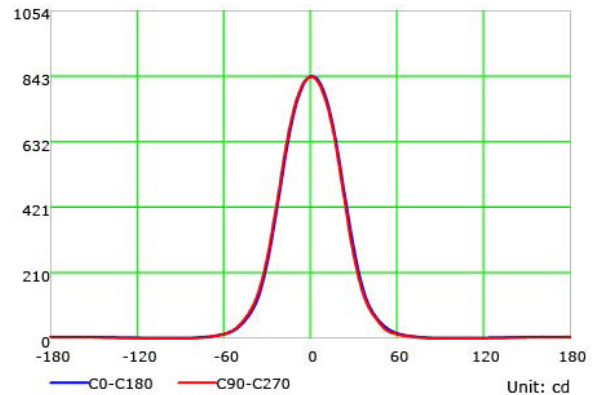

COLOR TEMPERATURE / 2700K - 6500K

Luminous Intensity Distribution Curve

Illuminance at a Distance

PHOTOMETRIC INFORMATION / 40D

COLOR TEMPERATURE / 1800K - 4000K

Luminous Intensity Distribution Curve

Illuminance at a Distance

COLOR TEMPERATURE / 2700K - 6500K

Luminous Intensity Distribution Curve

Illuminance at a Distance