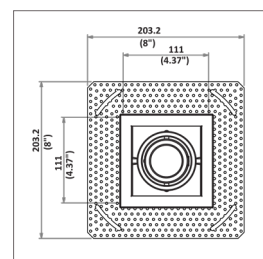

Closed Trim (CL)

2.50" / 63.49mm

APERTURE

Ø 2" / 50.8mm

TRIM

5.02" x 5.02"
127.6 x 127.6mm

OPTICS

20 Degrees

40 Degrees

OPEN & CLOSED TRIMLESS OPTIONS

TRIM FINISH

TRIMLESS DIMENSIONS

Open Trimless (TL-OP)

Closed Trimless (TL-CL)

TRIMLESS PLATE

8" x 8"
203.2 x 203.2mm

APERTURE

Ø 2" / 50.8mm

TRIM

5.02" x 5.02"
127.6 x 127.6mm

OPTICS

20 Degrees

40 Degrees

V1-9W-BR-SERIES

*The die-cast aluminum heat sink is painted black.

Housing	V1-9W-HSG
Ceiling Cut-out	4.5" x 4.5" / 114.3mm x 114.3mm
Ceiling Thickness	1/2" to 1 1/2" / 12.7mm to 38.1mm

OVERALL DIMENSIONS

Length:	9.17 Inch / 232.8mm
Height:	8.35 Inch / 212.2mm
Width:	6.33 Inch / 160.8mm
Adjustable Brackets:	Max: 23.5 Inch / 590.55mm Min: 8.35 Inch / 212.09mm