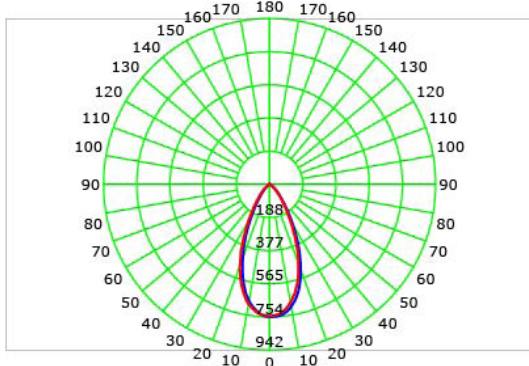

Closed Trim (CL)

2.50" / 63.49mm

APERTURE

Ø 2" / 50.8mm

TRIM

5.02" x 5.02"
127.6 x 127.6mm

OPTICS

20 Degrees

APERTURE

Ø 2" / 50.8mm

TRIM

5.02" x 5.02"
127.6 x 127.6mm

OPTICS

20 Degrees

40 Degrees

V1-9W-BR-SERIES

COLOR TEMPERATURE / 2700K - 6500K

Luminous Intensity Distribution Curve

Illuminance at a Distance

PHOTOMETRIC INFORMATION / 40D

COLOR TEMPERATURE / 1800K - 4000K

Luminous Intensity Distribution Curve

Illuminance at a Distance

COLOR TEMPERATURE / 2700K - 6500K

Luminous Intensity Distribution Curve

Illuminance at a Distance