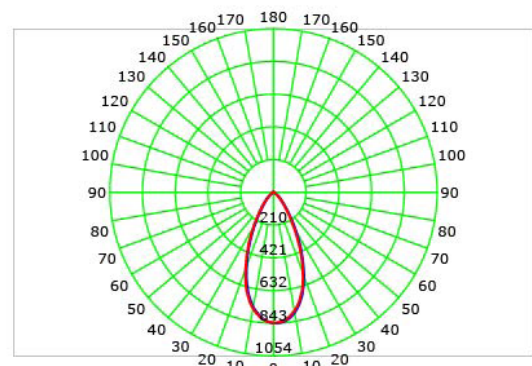

Closed Trim (CL)

2.50" / 63.49mm

APERTURE

Ø 2" / 50.8mm

TRIM

5.02" x 5.02"
127.6 x 127.6mm

OPTICS

20 Degrees

APERTURE

Ø 2" / 50.8mm

TRIM

5.02" x 5.02"
127.6 x 127.6mm

OPTICS

20 Degrees

40 Degrees

V1-9W-BR-SERIES

COLOR TEMPERATURE / 2700K - 6500K

Luminous Intensity Distribution Curve

Illuminance at a Distance

PHOTOMETRIC INFORMATION / 40D

COLOR TEMPERATURE / 1800K - 4000K

Luminous Intensity Distribution Curve

Illuminance at a Distance

COLOR TEMPERATURE / 2700K - 6500K

Luminous Intensity Distribution Curve

Illuminance at a Distance