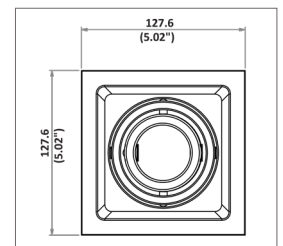

Closed Trim (CL)

2.50" / 63.49mm

APERTURE

Ø 2" / 50.8mm

TRIM

5.02" x 5.02"
127.6 x 127.6mm

OPTICS

20 Degrees

40 Degrees

OPEN & CLOSED TRIMLESS OPTIONS

TRIM FINISH

TRIMLESS DIMENSIONS

Open Trimless (TL-OP)

Closed Trimless (TL-CL)

TRIMLESS PLATE

8" x 8"
203.2 x 203.2mm

APERTURE

Ø 2" / 50.8mm

TRIM

5.02" x 5.02"
127.6 x 127.6mm

OPTICS

20 Degrees

40 Degrees

V1-9W-BR-SERIES

*The die-cast aluminum heat sink is painted black.

Housing	V1-9W-HSG
Ceiling Cut-out	4.5" x 4.5" / 114.3mm x 114.3mm
Ceiling Thickness	1/2" to 1 1/2" / 12.7mm to 38.1mm

OVERALL DIMENSIONS

Length:	9.17 Inch / 232.8mm
Height:	8.35 Inch / 212.2mm
Width:	6.33 Inch / 160.8mm
Adjustable Brackets:	Max: 23.5 Inch / 590.55mm Min: 8.35 Inch / 212.09mm