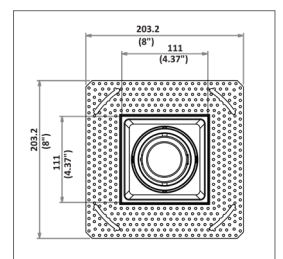

Closed Trim (CL)

2.50" / 63.49mm

APERTURE

Ø 2" / 50.8mm

TRIM

5.02" x 5.02"
127.6 x 127.6mm

OPTICS

20 Degrees

40 Degrees

OPEN & CLOSED TRIMLESS OPTIONS

TRIM FINISH

TRIMLESS DIMENSIONS

Open Trimless (TL-OP)

Closed Trimless (TL-CL)

TRIMLESS PLATE

8" x 8"
203.2 x 203.2mm

APERTURE

Ø 2" / 50.8mm

TRIM

5.02" x 5.02"
127.6 x 127.6mm

OPTICS

20 Degrees

40 Degrees

V1-9W-BR-SERIES

*The die-cast aluminum heat sink is painted black.

Housing	V1-9W-HSG
Ceiling Cut-out	4.5" x 4.5" / 114.3mm x 114.3mm
Ceiling Thickness	1/2" to 1 1/2" / 12.7mm to 38.1mm

OVERALL DIMENSIONS

Length:	9.17 Inch / 232.8mm
Height:	8.35 Inch / 212.2mm
Width:	6.33 Inch / 160.8mm
Adjustable Brackets:	Max: 23.5 Inch / 590.55mm Min: 8.35 Inch / 212.09mm