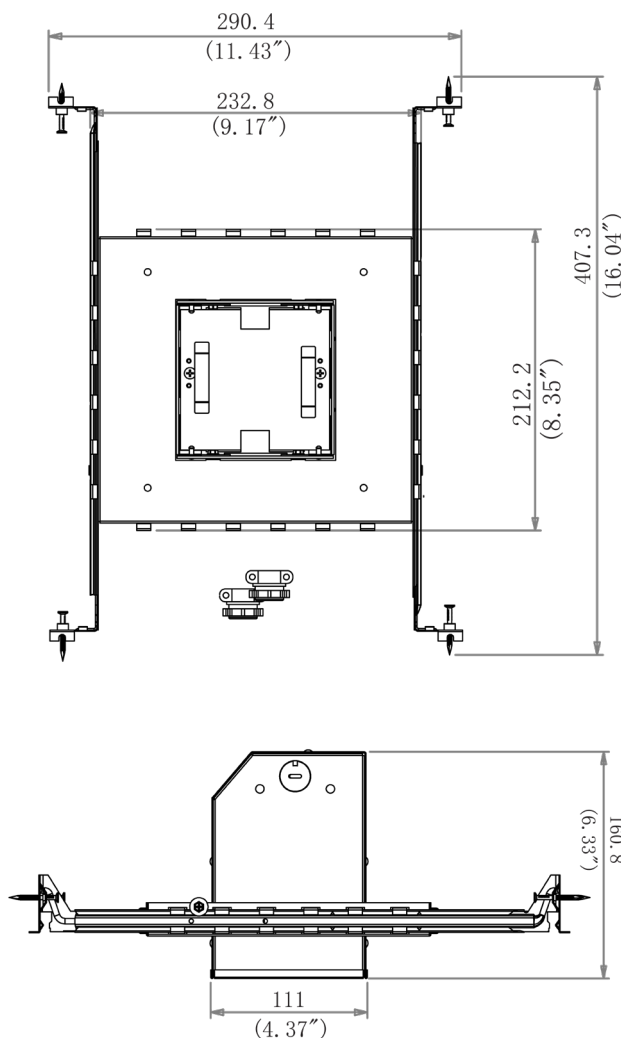

Closed Trim (CL)

2.50" / 63.49mm

APERTURE

Ø 2" / 50.8mm

TRIM

5.02" x 5.02"
127.6 x 127.6mm

OPTICS

20 Degrees

40 Degrees

OPEN & CLOSED TRIMLESS OPTIONS

TRIM FINISH

TRIMLESS DIMENSIONS

Open Trimless (TL-OP)

Closed Trimless (TL-CL)

TRIMLESS PLATE

8" x 8"
203.2 x 203.2mm

APERTURE

Ø 2" / 50.8mm

TRIM

5.02" x 5.02"
127.6 x 127.6mm

OPTICS

20 Degrees

40 Degrees

V1-9W-BR-SERIES

*The die-cast aluminum heat sink is painted black.

Housing	V1-9W-HSG
Ceiling Cut-out	4.5" x 4.5" / 114.3mm x 114.3mm
Ceiling Thickness	1/2" to 1 1/2" / 12.7mm to 38.1mm

OVERALL DIMENSIONS

Length:	9.17 Inch / 232.8mm
Height:	8.35 Inch / 212.2mm
Width:	6.33 Inch / 160.8mm
Adjustable Brackets:	Max: 23.5 Inch / 590.55mm Min: 8.35 Inch / 212.09mm