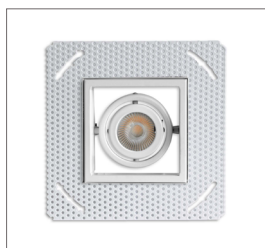

Closed Trim (CL)

2.50" / 63.49mm

APERTURE

Ø 2" / 50.8mm

TRIM

5.02" x 5.02"
127.6 x 127.6mm

OPTICS

20 Degrees

40 Degrees

OPEN & CLOSED TRIMLESS OPTIONS

TRIM FINISH

TRIMLESS DIMENSIONS

Open Trimless (TL-OP)

Closed Trimless (TL-CL)

TRIMLESS PLATE

8" x 8"
203.2 x 203.2mm