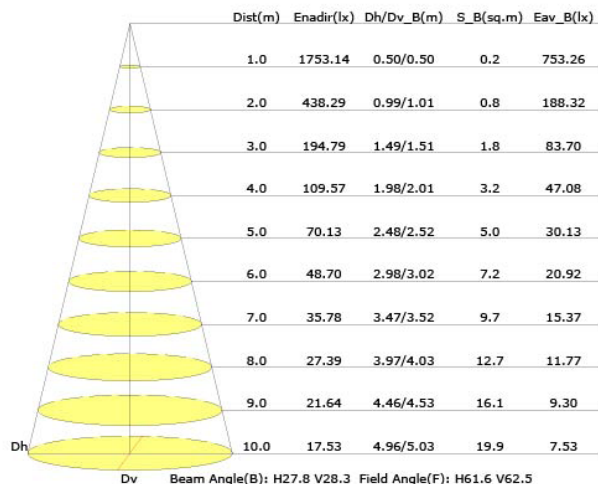

*The die-cast aluminum heat sink is painted black.

Housing	V1-9W-HSG
Ceiling Cut-out	4.5" x 4.5" / 114.3mm x 114.3mm
Ceiling Thickness	1/2" to 1 1/2" / 12.7mm to 38.1mm

OVERALL DIMENSIONS

Length:	9.17 Inch / 232.8mm
Height:	8.35 Inch / 212.2mm
Width:	6.33 Inch / 160.8mm
Adjustable Brackets:	Max: 23.5 Inch / 590.55mm Min: 8.35 Inch / 212.09mm

COMPATIBLE DECODER

DMX DECODER
DMX-SR-2112

COMPATIBLE POWER SUPPLY

POWER SUPPLY
PS-SR2112-96

PHOTOMETRIC INFORMATION / 20D

COLOR TEMPERATURE / 1800K - 4000K

Luminous Intensity Distribution Curve

Illuminance at a Distance

COLOR TEMPERATURE / 2700K - 6500K

Luminous Intensity Distribution Curve

Illuminance at a Distance

PHOTOMETRIC INFORMATION / 40D

COLOR TEMPERATURE / 1800K - 4000K

Luminous Intensity Distribution Curve

Illuminance at a Distance

COLOR TEMPERATURE / 2700K - 6500K

Luminous Intensity Distribution Curve

Illuminance at a Distance