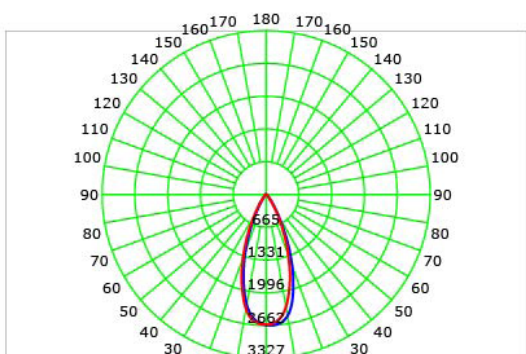

PHOTOMETRIC INFORMATION / 40D

COLOR TEMPERATURE / 1800K - 4000K

Luminous Intensity Distribution Curve