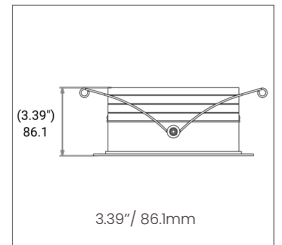

SPECIFICATION SHEET
V2-16W-BI-SERIES

COMPATIBLE TRIM / TRIMLESS

OPEN ADJUSTABLE TRIM OPTIONS

TRIM FINISH

TRIM DIMENSIONS

APERTURE

Ø 3.75" / 95.25mm

TRIM

14.46" x 7.94"
 367.4 x 201.7mm

OPTIC

40 Degrees

OPEN ADJUSTABLE TRIMLESS OPTIONS

TRIM FINISH

TRIMLESS DIMENSIONS

APERTURE

Ø 3.75" / 95.25mm

TRIMLESS PLATE

16.93" x 10.43"
 430 x 265mm

OPTIC

40 Degrees

V2-16W-BI-SERIES

HOUSING | V2-12/36W-HSG

Hanger bars can be adjusted from 14 ½" to 25", to accommodate various joist construction and grid sizes. Hanger bars include a captive mounting "screw-nail" for easy installation.

*The die-cast aluminum heat sink is painted black.

Housing	V2-12/36W-HSG
Ceiling Cut-out	14" x 7.25" / 355.6mm x 184.15mm
Ceiling Thickness	½" / 12.7mm to 1 ½" / 38.1mm

OVERALL DIMENSIONS

Length:	12.25 Inch / 311.15mm
Height:	9.24 Inch / 234.9mm
Width:	7.68 Inch / 195.3mm
Adjustable Brackets:	Max: 23 Inch / 584.2mm Min: 14 Inch / 355.6mm