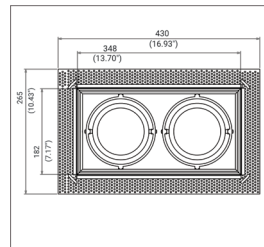

SPECIFICATION SHEET
V2-16W-BI-SERIES

COMPATIBLE TRIM / TRIMLESS

OPEN ADJUSTABLE TRIM OPTIONS

TRIM FINISH

TRIM DIMENSIONS

APERTURE

Ø 3.75" / 95.25mm

TRIM

14.46" x 7.94"
 367.4 x 201.7mm

OPTIC

40 Degrees

OPEN ADJUSTABLE TRIMLESS OPTIONS

TRIM FINISH

TRIMLESS DIMENSIONS

APERTURE

Ø 3.75" / 95.25mm

TRIMLESS PLATE

16.93" x 10.43"
 430 x 265mm

OPTIC

40 Degrees

V2-16W-BI-SERIES

HOUSING | V2-12/36W-HSG

Hanger bars can be adjusted from 14 ½" to 25", to accommodate various joist construction and grid sizes. Hanger bars include a captive mounting "screw-nail" for easy installation.

*The die-cast aluminum heat sink is painted black.

Housing	V2-12/36W-HSG
Ceiling Cut-out	14" x 7.25" / 355.6mm x 184.15mm
Ceiling Thickness	½" / 12.7mm to 1 ½" / 38.1mm

OVERALL DIMENSIONS

Length:	12.25 Inch / 311.15mm
Height:	9.24 Inch / 234.9mm
Width:	7.68 Inch / 195.3mm
Adjustable Brackets:	Max: 23 Inch / 584.2mm Min: 14 Inch / 355.6mm