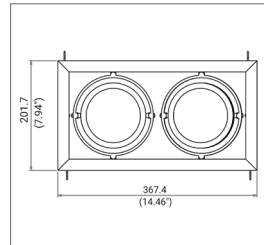

SPECIFICATION SHEET
V2-16W-BI-SERIES

COMPATIBLE TRIM / TRIMLESS

OPEN ADJUSTABLE TRIM OPTIONS

TRIM FINISH

TRIM DIMENSIONS

APERTURE

Ø 3.75" / 95.25mm

TRIM

14.46" x 7.94"
 367.4 x 201.7mm

OPTIC

40 Degrees

OPEN ADJUSTABLE TRIMLESS OPTIONS

TRIM FINISH

TRIMLESS DIMENSIONS

APERTURE

Ø 3.75" / 95.25mm

TRIMLESS PLATE

16.93" x 10.43"
 430 x 265mm

OPTIC

40 Degrees

V2-16W-BI-SERIES

HOUSING | V2-12/36W-HSG

Hanger bars can be adjusted from 14 ½" to 25", to accommodate various joist construction and grid sizes. Hanger bars include a captive mounting "screw-nail" for easy installation.

*The die-cast aluminum heat sink is painted black.

Housing	V2-12/36W-HSG
Ceiling Cut-out	14" x 7.25" / 355.6mm x 184.15mm
Ceiling Thickness	½" / 12.7mm to 1 ½" / 38.1mm

OVERALL DIMENSIONS

Length:	12.25 Inch / 311.15mm
Height:	9.24 Inch / 234.9mm
Width:	7.68 Inch / 195.3mm
Adjustable Brackets:	Max: 23 Inch / 584.2mm Min: 14 Inch / 355.6mm