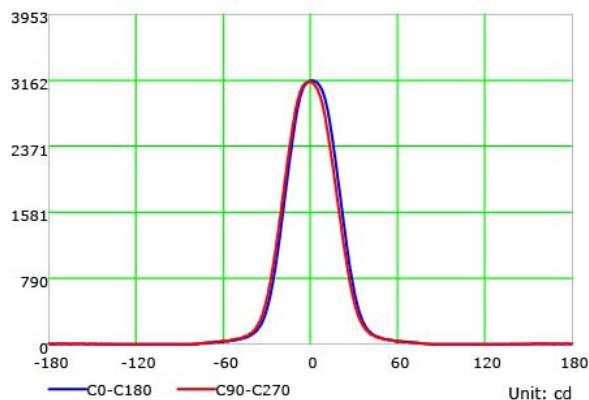

COMPATIBLE DECODER

DMX DECODER
DMX-SR-2112

COMPATIBLE POWER SUPPLY

POWER SUPPLY
PS-SR2112-96

PHOTOMETRIC INFORMATION / 40D

COLOR TEMPERATURE / 1800K - 4000K

Luminous Intensity Distribution Curve

Illuminance at a Distance

COLOR TEMPERATURE / 2700K - 6500K

Luminous Intensity Distribution Curve

Illuminance at a Distance