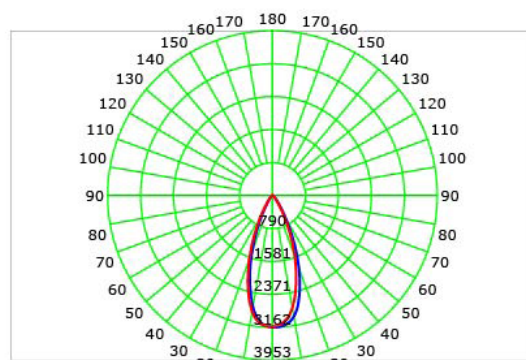

14.46" x 7.94"
 367.4 x 201.7mm

OPTIC

40 Degrees

OPEN ADJUSTABLE TRIMLESS OPTIONS

TRIM FINISH

TRIMLESS DIMENSIONS

APERTURE

Ø 3.75" / 95.25mm

*The die-cast aluminum heat sink is painted black.

Housing	V2-12/36W-HSG
Ceiling Cut-out	14" x 7.25" / 355.6mm x 184.15mm
Ceiling Thickness	½" / 12.7mm to 1 ½" / 38.1mm

OVERALL DIMENSIONS

Length:	12.25 Inch / 311.15mm
Height:	9.24 Inch / 234.9mm
Width:	7.68 Inch / 195.3mm
Adjustable Brackets:	Max: 23 Inch / 584.2mm Min: 14 Inch / 355.6mm

COMPATIBLE DECODER

DMX DECODER
DMX-SR-2112

COMPATIBLE POWER SUPPLY

POWER SUPPLY
PS-SR2112-96

PHOTOMETRIC INFORMATION / 40D

COLOR TEMPERATURE / 1800K - 4000K

Luminous Intensity Distribution Curve

Illuminance at a Distance

COLOR TEMPERATURE / 2700K - 6500K

Luminous Intensity Distribution Curve

Illuminance at a Distance