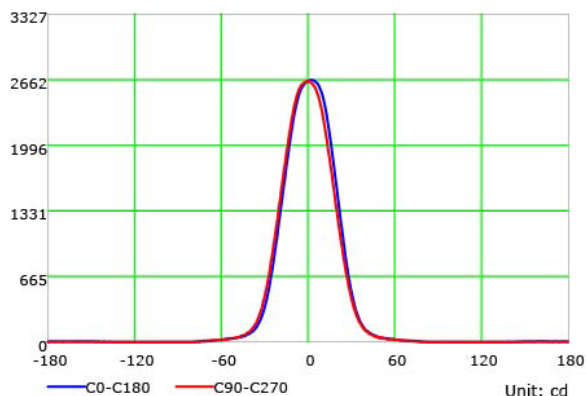

COMPATIBLE DECODER

DMX DECODER
DMX-SR-2112

COMPATIBLE POWER SUPPLY

POWER SUPPLY
PS-SR2112-96

PHOTOMETRIC INFORMATION / 40D

COLOR TEMPERATURE / 1800K - 4000K

Luminous Intensity Distribution Curve

Illuminance at a Distance

COLOR TEMPERATURE / 2700K - 6500K

Luminous Intensity Distribution Curve

Illuminance at a Distance