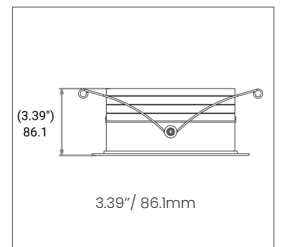

SPECIFICATION SHEET
V2-16W-BI-SERIES

COMPATIBLE TRIM / TRIMLESS

OPEN ADJUSTABLE TRIM OPTIONS

TRIM FINISH

TRIM DIMENSIONS

APERTURE

Ø 3.75" / 95.25mm

TRIM

14.46" x 7.94"
 367.4 x 201.7mm

OPTIC

40 Degrees

OPEN ADJUSTABLE TRIMLESS OPTIONS

TRIM FINISH

TRIMLESS DIMENSIONS

APERTURE

Ø 3.75" / 95.25mm

TRIMLESS PLATE

16.93" x 10.43"
 430 x 265mm

OPTIC

40 Degrees

V2-16W-BI-SERIES

HOUSING | V2-12/36W-HSG

Hanger bars can be adjusted from 14 ½" to 25", to accommodate various joist construction and grid sizes. Hanger bars include a captive mounting "screw-nail" for easy installation.

*The die-cast aluminum heat sink is painted black.

Housing	V2-12/36W-HSG
Ceiling Cut-out	14" x 7.25" / 355.6mm x 184.15mm
Ceiling Thickness	½" / 12.7mm to 1 ½" / 38.1mm

OVERALL DIMENSIONS

Length:	12.25 Inch / 311.15mm
Height:	9.24 Inch / 234.9mm
Width:	7.68 Inch / 195.3mm
Adjustable Brackets:	Max: 23 Inch / 584.2mm Min: 14 Inch / 355.6mm