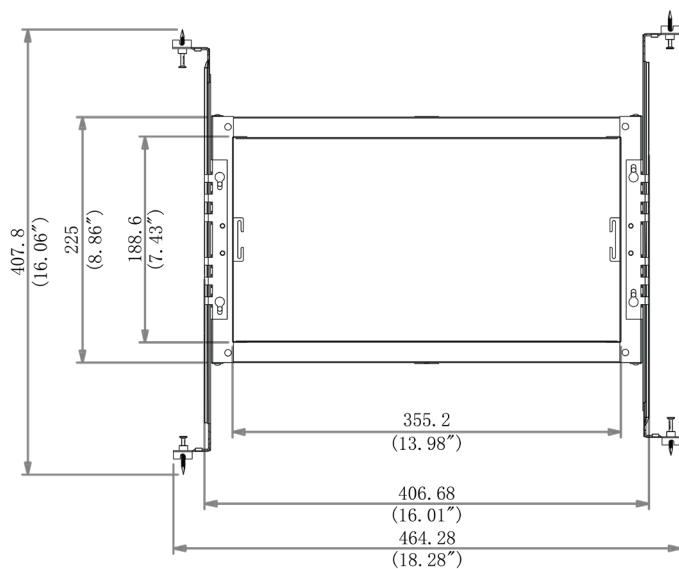

SPECIFICATION SHEET
V2-16W-BI-SERIES

COMPATIBLE TRIM / TRIMLESS

OPEN ADJUSTABLE TRIM OPTIONS

TRIM FINISH

TRIM DIMENSIONS

APERTURE

Ø 3.75" / 95.25mm

TRIM

14.46" x 7.94"
 367.4 x 201.7mm

OPTIC

40 Degrees

OPEN ADJUSTABLE TRIMLESS OPTIONS

TRIM FINISH

TRIMLESS DIMENSIONS

APERTURE

Ø 3.75" / 95.25mm

TRIMLESS PLATE

16.93" x 10.43"
 430 x 265mm

OPTIC

40 Degrees

V2-16W-BI-SERIES

HOUSING | V2-12/36W-HSG

Hanger bars can be adjusted from 14 ½" to 25", to accommodate various joist construction and grid sizes. Hanger bars include a captive mounting "screw-nail" for easy installation.

*The die-cast aluminum heat sink is painted black.

Housing	V2-12/36W-HSG
Ceiling Cut-out	14" x 7.25" / 355.6mm x 184.15mm
Ceiling Thickness	½" / 12.7mm to 1 ½" / 38.1mm

OVERALL DIMENSIONS

Length:	12.25 Inch / 311.15mm
Height:	9.24 Inch / 234.9mm
Width:	7.68 Inch / 195.3mm
Adjustable Brackets:	Max: 23 Inch / 584.2mm Min: 14 Inch / 355.6mm