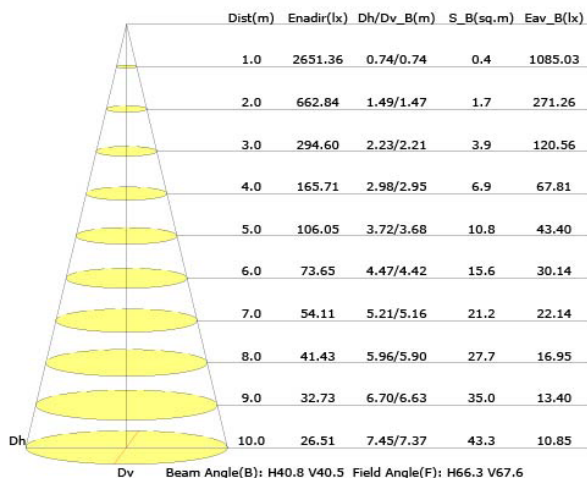

14.46" x 7.94"
 367.4 x 201.7mm

OPTIC

40 Degrees

OPEN ADJUSTABLE TRIMLESS OPTIONS

TRIM FINISH

TRIMLESS DIMENSIONS

APERTURE

Ø 3.75" / 95.25mm

*The die-cast aluminum heat sink is painted black.

Housing	V2-12/36W-HSG
Ceiling Cut-out	14" x 7.25" / 355.6mm x 184.15mm
Ceiling Thickness	½" / 12.7mm to 1 ½" / 38.1mm

OVERALL DIMENSIONS

Length:	12.25 Inch / 311.15mm
Height:	9.24 Inch / 234.9mm
Width:	7.68 Inch / 195.3mm
Adjustable Brackets:	Max: 23 Inch / 584.2mm Min: 14 Inch / 355.6mm

COMPATIBLE DECODER

DMX DECODER
DMX-SR-2112

COMPATIBLE POWER SUPPLY

POWER SUPPLY
PS-SR2112-96

PHOTOMETRIC INFORMATION / 40D

COLOR TEMPERATURE / 1800K - 4000K

Luminous Intensity Distribution Curve

Illuminance at a Distance

COLOR TEMPERATURE / 2700K - 6500K

Luminous Intensity Distribution Curve

Illuminance at a Distance