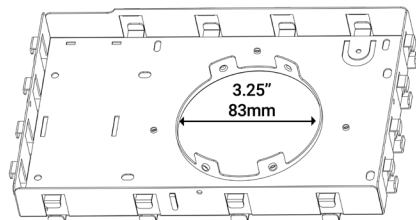

KITS MODEL CODES
S-540-11-11-TL-10W-RGBW-20-IP20
S-540-11-11-TL-10W-RGBW-40-IP20
S-540-11-05-TL-10W-RGBW-20-IP20
S-540-11-05-TL-10W-RGBW-40-IP20

OPTICS

APERTURE

Ø 1.5" / 38.1mm

TRIMLESS

4.72"X4.72" / 120 x 120mm

COMPATIBLE DECODER

DMX DECODER
DMX-SR-2112

COMPATIBLE POWER SUPPLY

POWER SUPPLY
PS-SR2112-96

HOUSING FOR ROUND TRIM

Housing - Round Trim	S-9W-HSG-RD
Ceiling Cut-out	Ø 3.25" / Ø 83mm
Ceiling Thickness	½" to 1 ½" / 12.7mm to 38.1mm

OVERALL DIMENSIONS

Length:	8 Inch / 203mm
Height:	5.85 Inch / 148.80mm
Width:	6.25 Inch / 158.75mm
Adjustable Brackets:	Max: 25 Inch / 635mm Min: 10 Inch / 254mm

HOUSING FOR SQUARE TRIM

Housing - Round Trim	S-9W-HSG-SQ
Ceiling Cut-out	3.21"x3.21" / 81.7x81.7mm
Ceiling Thickness	½" to 1 ½" / 12.7mm to 38.1mm

OVERALL DIMENSIONS

Length:	8 Inch / 203mm
Height:	5.85 Inch / 148.80mm
Width:	6.25 Inch / 158.75mm
Adjustable Brackets	Max: 25 Inch / 635mm Min: 10 Inch / 254mm

PHOTOMETRIC INFORMATION / 20D

Luminous Intensity Distribution Curve