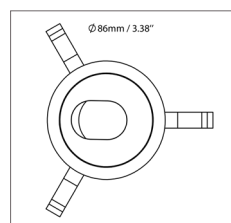

 Matte White
 (11) Trim or Reflector

 Chrome
 (05) Reflector

OPTICS

20 Degrees

40 Degrees

APERTURE
 Ø 1.75" / 44.45mm

TRIM
 Ø 3.38" / 86mm

KITS MODEL CODES
S-340-11-11-10W-RGBW-20-IP20
S-340-11-11-10W-RGBW-40-IP20
S-340-11-05-10W-RGBW-20-IP20
S-340-11-05-10W-RGBW-40-IP20

S SERIES - ROUND TRIMS

S-350-11-11 / Round Adjustable Trim

TRIM FINISH

OPTICS

APERTURE
Ø 1.25" / 31.75mm

TRIM
Ø 3.38" / 86mm

KITS MODEL CODES

S-350-11-11-10W-RGBW-20-IP20

S-350-11-11-10W-RGBW-40-IP20

S-360-11-11 / Round Adjustable Trim

TRIM FINISH

OPTICS

APERTURE
Ø 1.06" / 27mm

TRIM
Ø 3.38" / 86mm

KITS MODEL CODES

S-360-11-11-10W-RGBW-20-IP20

OVERALL DIMENSIONS

Length:	8 Inch / 203mm
Height:	5.85 Inch / 148.80mm
Width:	6.25 Inch / 158.75mm
Adjustable Brackets	Max: 25 Inch / 635mm Min: 10 Inch / 254mm

PHOTOMETRIC INFORMATION / 20D

Luminous Intensity Distribution Curve