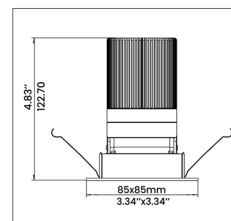

TRIM

3.34" X 3.34" / 85 X 85mm

KITS MODEL CODES
S-540-11-11-10W-RGBW-20-IP20
S-540-11-11-10W-RGBW-40-IP20
S-540-11-05-10W-RGBW-20-IP20
S-540-11-05-10W-RGBW-40-IP20