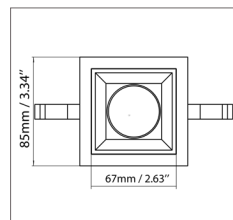

S-360-11-11-TL / Round Adjustable Trimless

TRIMLESS / REFLECTOR FINISH

- Matte White
(11) Trimless or Reflector

OPTICS

APERTURE
Ø 1.06" / 27mm

TRIMLESS
4.72" X 4.72" / 120 X 120mm

KITS MODEL CODES
S-360-11-11-TL-10W-RGBW-20-IP20
S-360-11-11-TL-10W-RGBW-40-IP20

S SERIES – SQUARE TRIMS

S-500-11-11 | S-500-11-05 / Square Fixed Trim

TRIM / REFLECTOR FINISH

OPTICS

20 Degrees

40 Degrees

APERTURE

Ø 1.5" / 38.1mm

TRIM

3.34" X 3.34" / 85 X 85mm

KITS MODEL CODES
S-500-11-11-10W-RGBW-20-IP20
S-500-11-11-10W-RGBW-40-IP20
S-500-11-05-10W-RGBW-20-IP20
S-500-11-05-10W-RGBW-40-IP20

S-540-11-11 | S-540-11-05 / Square Adjustable Trim

OVERALL DIMENSIONS

Length:	8 Inch / 203mm
Height:	5.85 Inch / 148.80mm
Width:	6.25 Inch / 158.75mm
Adjustable Brackets	Max: 25 Inch / 635mm Min: 10 Inch / 254mm

PHOTOMETRIC INFORMATION / 20D

Luminous Intensity Distribution Curve