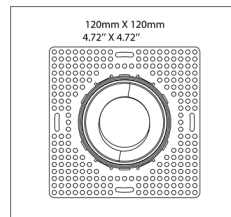

Wattage	10 Watts	
Color Temperature	RGBW	
Beam Angle	20D	40D
Total Lumens	480 lm	525 lm
LED CRI	≥95Ra (White chip only)	
Input Voltage	48 Volts, RJ45	
LED	COB	
LM Rating	LM-80	
Trim Dimensions	Round Trim: Ø 3.38" / Ø 86mm Square Trim: 3.34" x 3.34" / 85 x 85mm	
Ceiling Cut-out	Round Trim: Ø 3.25" / Ø 83mm Square Trim: 3.21x3.21" / 81.7x81.7mm	
Certifications	cULus E476753	
Compatible Decoder	DMX-SR-2112 Decoder	
Power Supply	PS-SR2112-96 - Power Supply 96W	
Working Temperature	-10C to 40C	
IP Grade	IP20 Standard	
Lifespan	50,000 Hours	
Warranty	5 Year Limited Warranty	

S-360-11-11-10W-RGBW-40-IP20

S SERIES - ROUND TRIMLESS

S-300-11-11-TL | S-300-11-05-TL / Round Fixed Trimless

TRIMLESS / REFLECTOR FINISH

OPTICS

APERTURE
Ø 1.5" / 38.1mm

TRIMLESS
4.72" X 4.72" / 120 X 120mm

TRIMLESS / REFLECTOR FINISH

- Matte White
(11) Trimless or Reflector
- Chrome
(05) Reflector

APERTURE
Ø 1.75" / 44.45mm

TRIMLESS
4.72" X 4.72" / 120 X 120mm

KITS MODEL CODES
S-340-11-11-TL-10W-RGBW-20-IP20
S-340-11-11-TL-10W-RGBW-40-IP20
S-340-11-05-TL-10W-RGBW-20-IP20
S-340-11-05-TL-10W-RGBW-40-IP20

OVERALL DIMENSIONS

Length:	8 Inch / 203mm
Height:	5.85 Inch / 148.80mm
Width:	6.25 Inch / 158.75mm
Adjustable Brackets	Max: 25 Inch / 635mm Min: 10 Inch / 254mm

PHOTOMETRIC INFORMATION / 20D

Luminous Intensity Distribution Curve