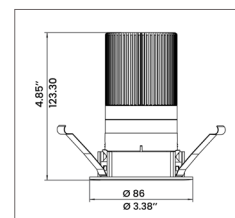

Wattage	10 Watts	
Color Temperature	RGBW	
Beam Angle	20D	40D
Total Lumens	480 lm	525 lm
LED CRI	≥95Ra (White chip only)	
Input Voltage	48 Volts, RJ45	
LED	COB	
LM Rating	LM-80	
Trim Dimensions	Round Trim: Ø 3.38" / Ø 86mm Square Trim: 3.34" x 3.34" / 85 x 85mm	
Ceiling Cut-out	Round Trim: Ø 3.25" / Ø 83mm Square Trim: 3.21x3.21" / 81.7x81.7mm	
Certifications	cULus E476753	
Compatible Decoder	DMX-SR-2112 Decoder	
Power Supply	PS-SR2112-96 - Power Supply 96W	
Working Temperature	-10C to 40C	
IP Grade	IP20 Standard	
Lifespan	50,000 Hours	
Warranty	5 Year Limited Warranty	

S SERIES - ROUND TRIMS

S-350-11-11 / Round Adjustable Trim

TRIM FINISH

OPTICS

APERTURE
Ø 1.25" / 31.75mm

TRIM
Ø 3.38" / 86mm

KITS MODEL CODES

S-350-11-11-10W-RGBW-20-IP20

S-350-11-11-10W-RGBW-40-IP20

S-360-11-11 / Round Adjustable Trim

TRIM FINISH

OPTICS

APERTURE
Ø 1.06" / 27mm

TRIM
Ø 3.38" / 86mm

KITS MODEL CODES

S-360-11-11-10W-RGBW-20-IP20

OVERALL DIMENSIONS

Length:	8 Inch / 203mm
Height:	5.85 Inch / 148.80mm
Width:	6.25 Inch / 158.75mm
Adjustable Brackets	Max: 25 Inch / 635mm Min: 10 Inch / 254mm

PHOTOMETRIC INFORMATION / 20D

Luminous Intensity Distribution Curve