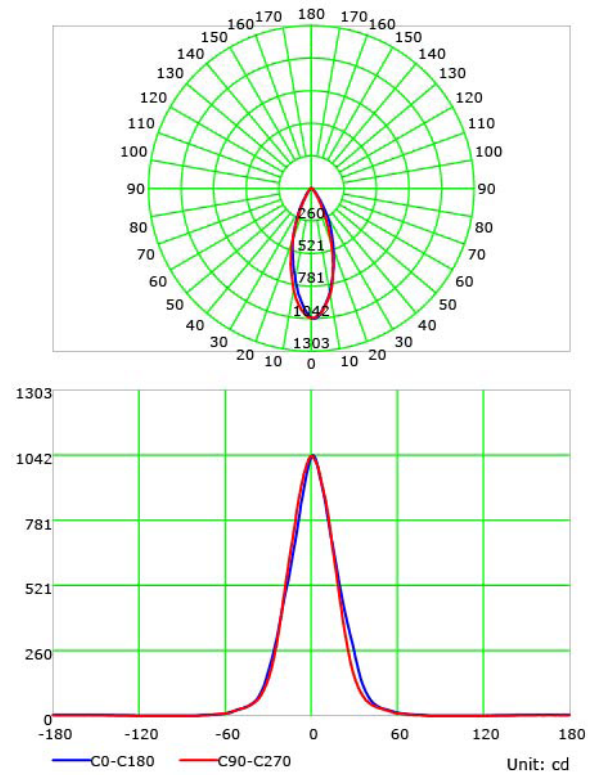

OVERALL DIMENSIONS

Length:	8 Inch / 203mm
Height:	5.85 Inch / 148.80mm
Width:	6.25 Inch / 158.75mm
Adjustable Brackets	Max: 25 Inch / 635mm Min: 10 Inch / 254mm

PHOTOMETRIC INFORMATION / 20D

Luminous Intensity Distribution Curve

Illuminance at a Distance

PHOTOMETRIC INFORMATION / 40D

Luminous Intensity Distribution Curve

Illuminance at a Distance