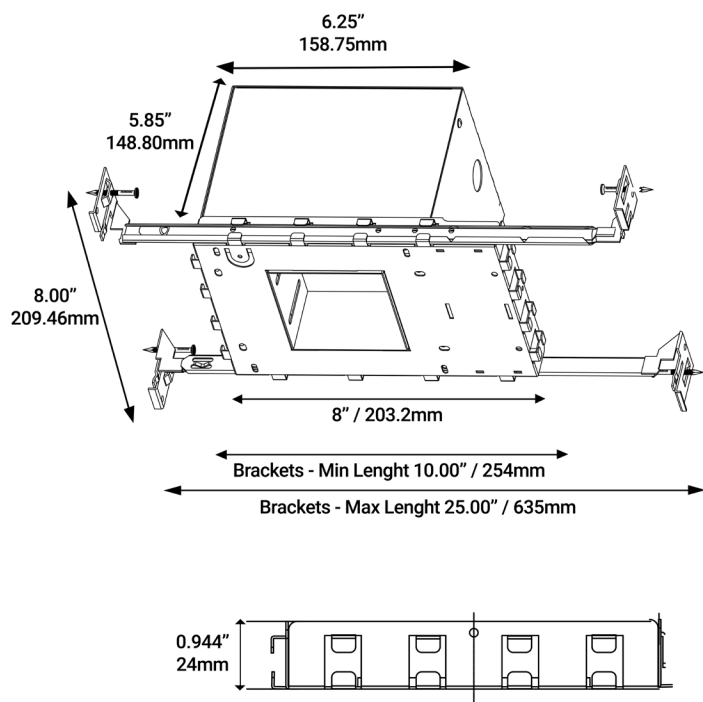

OPTICS

APERTURE

Ø 1.5" / 38.1mm

TRIMLESS

4.72"X4.72" / 120 x 120mm

S-540-11-11-TL | S-540-11-05-TL / Square Adjustable Trimless

TRIMLESS / REFLECTOR FINISH

-  Matte White
(11) Trimless or Reflector
-  Chrome
(05) Reflector

KITS MODEL CODES
S-540-11-11-TL-10W-RGBW-20-IP20
S-540-11-11-TL-10W-RGBW-40-IP20
S-540-11-05-TL-10W-RGBW-20-IP20
S-540-11-05-TL-10W-RGBW-40-IP20

OPTICS

APERTURE

Ø 1.5" / 38.1mm

TRIMLESS

4.72"X4.72" / 120 x 120mm

OVERALL DIMENSIONS

Length:	8 Inch / 203mm
Height:	5.85 Inch / 148.80mm
Width:	6.25 Inch / 158.75mm
Adjustable Brackets:	Max: 25 Inch / 635mm Min: 10 Inch / 254mm

HOUSING FOR SQUARE TRIM

Housing - Round Trim	S-9W-HSG-SQ
Ceiling Cut-out	3.21"x3.21" / 81.7x81.7mm
Ceiling Thickness	½" to 1 ½" / 12.7mm to 38.1mm

OVERALL DIMENSIONS

Length:	8 Inch / 203mm
Height:	5.85 Inch / 148.80mm
Width:	6.25 Inch / 158.75mm
Adjustable Brackets	Max: 25 Inch / 635mm Min: 10 Inch / 254mm

PHOTOMETRIC INFORMATION / 20D

Luminous Intensity Distribution Curve