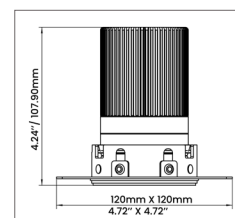

KITS MODEL CODES

S-300-11-11-TL-10W-RGBW-20-IP20

S-300-11-11-TL-10W-RGBW-40-IP20

S-300-11-05-TL-10W-RGBW-20-IP20

S-300-11-05-TL-10W-RGBW-40-IP20