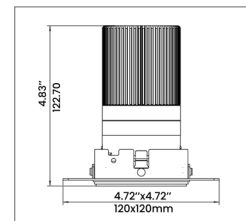

OPTICS

APERTURE

Ø 1.5" / 38.1mm

TRIMLESS

4.72"X4.72" / 120 x 120mm

S-540-11-11-TL | S-540-11-05-TL / Square Adjustable Trimless

TRIMLESS / REFLECTOR FINISH

-  Matte White
(11) Trimless or Reflector
-  Chrome
(05) Reflector

KITS MODEL CODES
S-540-11-11-TL-10W-RGBW-20-IP20
S-540-11-11-TL-10W-RGBW-40-IP20
S-540-11-05-TL-10W-RGBW-20-IP20
S-540-11-05-TL-10W-RGBW-40-IP20

OPTICS

APERTURE

Ø 1.5" / 38.1mm

TRIMLESS

4.72"X4.72" / 120 x 120mm

OVERALL DIMENSIONS

Length:	8 Inch / 203mm
Height:	5.85 Inch / 148.80mm
Width:	6.25 Inch / 158.75mm
Adjustable Brackets:	Max: 25 Inch / 635mm Min: 10 Inch / 254mm

HOUSING FOR SQUARE TRIM

Housing - Round Trim	S-9W-HSG-SQ
Ceiling Cut-out	3.21"x3.21" / 81.7x81.7mm
Ceiling Thickness	½" to 1 ½" / 12.7mm to 38.1mm

OVERALL DIMENSIONS

Length:	8 Inch / 203mm
Height:	5.85 Inch / 148.80mm
Width:	6.25 Inch / 158.75mm
Adjustable Brackets	Max: 25 Inch / 635mm Min: 10 Inch / 254mm

PHOTOMETRIC INFORMATION / 20D

Luminous Intensity Distribution Curve