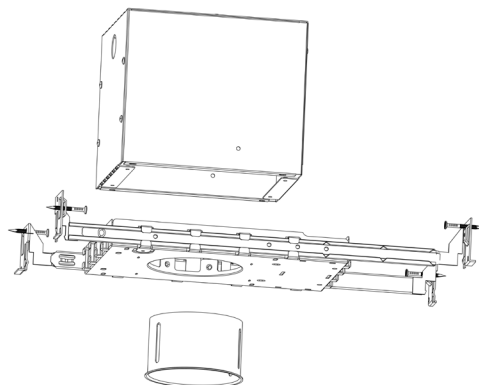

KITS MODEL CODES
S-540-11-11-TL-10W-RGBW-20-IP20
S-540-11-11-TL-10W-RGBW-40-IP20
S-540-11-05-TL-10W-RGBW-20-IP20
S-540-11-05-TL-10W-RGBW-40-IP20

OPTICS

APERTURE

Ø 1.5" / 38.1mm

TRIMLESS

4.72"X4.72" / 120 x 120mm

COMPATIBLE DECODER

DMX DECODER
DMX-SR-2112

COMPATIBLE POWER SUPPLY

POWER SUPPLY
PS-SR2112-96

HOUSING FOR ROUND TRIM

Housing - Round Trim	S-9W-HSG-RD
Ceiling Cut-out	Ø 3.25" / Ø 83mm
Ceiling Thickness	½" to 1 ½" / 12.7mm to 38.1mm

OVERALL DIMENSIONS

Length:	8 Inch / 203mm
Height:	5.85 Inch / 148.80mm
Width:	6.25 Inch / 158.75mm
Adjustable Brackets:	Max: 25 Inch / 635mm Min: 10 Inch / 254mm

HOUSING FOR SQUARE TRIM

Housing - Round Trim	S-9W-HSG-SQ
Ceiling Cut-out	3.21"x3.21" / 81.7x81.7mm
Ceiling Thickness	½" to 1 ½" / 12.7mm to 38.1mm

OVERALL DIMENSIONS

Length:	8 Inch / 203mm
Height:	5.85 Inch / 148.80mm
Width:	6.25 Inch / 158.75mm
Adjustable Brackets	Max: 25 Inch / 635mm Min: 10 Inch / 254mm

PHOTOMETRIC INFORMATION / 20D

Luminous Intensity Distribution Curve