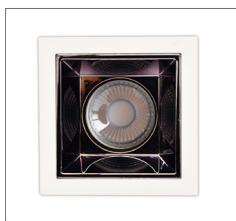

TRIM / REFLECTOR FINISH

OPTICS

20 Degrees

40 Degrees