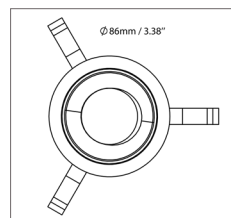

 Matte White
 (11) Trim or Reflector

 Chrome
 (05) Reflector

OPTICS

20 Degrees

40 Degrees

APERTURE
 Ø 1.75" / 44.45mm

TRIM
 Ø 3.38" / 86mm

KITS MODEL CODES
S-340-11-11-10W-RGBW-20-IP20
S-340-11-11-10W-RGBW-40-IP20
S-340-11-05-10W-RGBW-20-IP20
S-340-11-05-10W-RGBW-40-IP20

S SERIES - ROUND TRIMS

S-350-11-11 / Round Adjustable Trim

TRIM FINISH

OPTICS

APERTURE
Ø 1.25" / 31.75mm

TRIM
Ø 3.38" / 86mm

KITS MODEL CODES

S-350-11-11-10W-RGBW-20-IP20

S-350-11-11-10W-RGBW-40-IP20

S-360-11-11 / Round Adjustable Trim

TRIM FINISH

OPTICS

APERTURE
Ø 1.06" / 27mm

TRIM
Ø 3.38" / 86mm

KITS MODEL CODES

S-360-11-11-10W-RGBW-20-IP20

OVERALL DIMENSIONS

Length:	8 Inch / 203mm
Height:	5.85 Inch / 148.80mm
Width:	6.25 Inch / 158.75mm
Adjustable Brackets	Max: 25 Inch / 635mm Min: 10 Inch / 254mm

PHOTOMETRIC INFORMATION / 20D

Luminous Intensity Distribution Curve