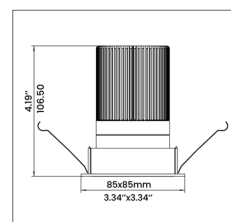

Wattage	10 Watts	
Color Temperature	RGBW	
Beam Angle	20D	40D
Total Lumens	480 lm	525 lm
LED CRI	≥95Ra (White chip only)	
Input Voltage	48 Volts, RJ45	
LED	COB	
LM Rating	LM-80	
Trim Dimensions	Round Trim: Ø 3.38" / Ø 86mm Square Trim: 3.34" x 3.34" / 85 x 85mm	
Ceiling Cut-out	Round Trim: Ø 3.25" / Ø 83mm Square Trim: 3.21x3.21" / 81.7x81.7mm	
Certifications	cULus E476753	
Compatible Decoder	DMX-SR-2112 Decoder	
Power Supply	PS-SR2112-96 - Power Supply 96W	
Working Temperature	-10C to 40C	
IP Grade	IP20 Standard	
Lifespan	50,000 Hours	
Warranty	5 Year Limited Warranty	

S SERIES – SQUARE TRIMS

S-500-11-11 | S-500-11-05 / Square Fixed Trim

TRIM / REFLECTOR FINISH

OPTICS

20 Degrees

40 Degrees

APERTURE

Ø 1.5" / 38.1mm

TRIM

3.34" X 3.34" / 85 X 85mm

KITS MODEL CODES
S-500-11-11-10W-RGBW-20-IP20
S-500-11-11-10W-RGBW-40-IP20
S-500-11-05-10W-RGBW-20-IP20
S-500-11-05-10W-RGBW-40-IP20

S-540-11-11 | S-540-11-05 / Square Adjustable Trim

OVERALL DIMENSIONS

Length:	8 Inch / 203mm
Height:	5.85 Inch / 148.80mm
Width:	6.25 Inch / 158.75mm
Adjustable Brackets	Max: 25 Inch / 635mm Min: 10 Inch / 254mm

PHOTOMETRIC INFORMATION / 20D

Luminous Intensity Distribution Curve