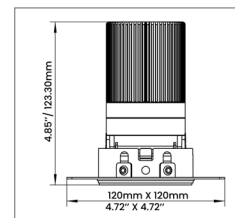

Wattage	10 Watts	
Color Temperature	RGBW	
Beam Angle	20D	40D
Total Lumens	480 lm	525 lm
LED CRI	≥95Ra (White chip only)	
Input Voltage	48 Volts, RJ45	
LED	COB	
LM Rating	LM-80	
Trim Dimensions	Round Trim: Ø 3.38" / Ø 86mm Square Trim: 3.34" x 3.34" / 85 x 85mm	
Ceiling Cut-out	Round Trim: Ø 3.25" / Ø 83mm Square Trim: 3.21x3.21" / 81.7x81.7mm	
Certifications	cULus E476753	
Compatible Decoder	DMX-SR-2112 Decoder	
Power Supply	PS-SR2112-96 - Power Supply 96W	
Working Temperature	-10C to 40C	
IP Grade	IP20 Standard	
Lifespan	50,000 Hours	
Warranty	5 Year Limited Warranty	

TRIMLESS / REFLECTOR FINISH

- Matte White
(11) Trimless or Reflector
- Chrome
(05) Reflector

APERTURE
Ø 1.75" / 44.45mm

TRIMLESS
4.72" X 4.72" / 120 X 120mm

KITS MODEL CODES
S-340-11-11-TL-10W-RGBW-20-IP20
S-340-11-11-TL-10W-RGBW-40-IP20
S-340-11-05-TL-10W-RGBW-20-IP20
S-340-11-05-TL-10W-RGBW-40-IP20

OPTICS

S-350-11-11-TL / Round Adjustable Trimless

TRIMLESS / REFLECTOR FINISH

- Matte White
(11) Trimless or Reflector

OPTICS

APERTURE
Ø 1.25" / 31.75mm

TRIMLESS
4.72" X 4.72" / 120 X 120mm

KITS MODEL CODES
S-350-11-11-TL-10W-RGBW-20-IP20
S-350-11-11-TL-10W-RGBW-40-IP20

OVERALL DIMENSIONS

Length:	8 Inch / 203mm
Height:	5.85 Inch / 148.80mm
Width:	6.25 Inch / 158.75mm
Adjustable Brackets	Max: 25 Inch / 635mm Min: 10 Inch / 254mm

PHOTOMETRIC INFORMATION / 20D

Luminous Intensity Distribution Curve