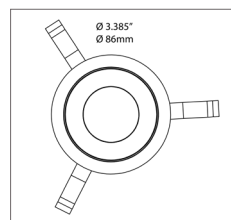

Wattage	10 Watts	
Color Temperature	RGBW	
Beam Angle	20D	40D
Total Lumens	480 lm	525 lm
LED CRI	≥95Ra (White chip only)	
Input Voltage	48 Volts, RJ45	
LED	COB	
LM Rating	LM-80	
Trim Dimensions	Round Trim: Ø 3.38" / Ø 86mm Square Trim: 3.34" x 3.34" / 85 x 85mm	
Ceiling Cut-out	Round Trim: Ø 3.25" / Ø 83mm Square Trim: 3.21x3.21" / 81.7x81.7mm	
Certifications	cULus E476753	
Compatible Decoder	DMX-SR-2112 Decoder	
Power Supply	PS-SR2112-96 - Power Supply 96W	
Working Temperature	-10C to 40C	
IP Grade	IP20 Standard	
Lifespan	50,000 Hours	
Warranty	5 Year Limited Warranty	

 Matte White
 (11) Trim or Reflector

OPTICS

20 Degrees

40 Degrees

APERTURE
 Ø 1.5" / 38.1mm

TRIM
 Ø 3.346" / 85mm

KITS MODEL CODES
S-200-11-11-10W-RGBW-20-IP20
S-200-11-11-10W-RGBW-40-IP20

S-300-11-11 | S-300-11-05 / Round Fixed Trim

TRIM / REFLECTOR FINISH

 Matte White
 (11) Trim or Reflector

 Chrome
 (05) Reflector

OPTICS

20 Degrees

40 Degrees

APERTURE
 Ø 1.5" / 38.1mm

TRIM
 Ø 3.38" / 86mm

OVERALL DIMENSIONS

Length:	8 Inch / 203mm
Height:	5.85 Inch / 148.80mm
Width:	6.25 Inch / 158.75mm
Adjustable Brackets	Max: 25 Inch / 635mm Min: 10 Inch / 254mm

PHOTOMETRIC INFORMATION / 20D

Luminous Intensity Distribution Curve