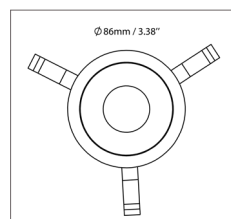

 Matte White
 (11) Trim or Reflector

 Chrome
 (05) Reflector

OPTICS

20 Degrees

40 Degrees

APERTURE
 Ø 1.75" / 44.45mm

TRIM
 Ø 3.38" / 86mm

KITS MODEL CODES
S-340-11-11-10W-RGBW-20-IP20
S-340-11-11-10W-RGBW-40-IP20
S-340-11-05-10W-RGBW-20-IP20
S-340-11-05-10W-RGBW-40-IP20

S SERIES - ROUND TRIMS

S-350-11-11 / Round Adjustable Trim

TRIM FINISH

OPTICS

APERTURE
Ø 1.25" / 31.75mm

TRIM
Ø 3.38" / 86mm

KITS MODEL CODES

S-350-11-11-10W-RGBW-20-IP20

S-350-11-11-10W-RGBW-40-IP20

S-360-11-11 / Round Adjustable Trim

TRIM FINISH

OPTICS

APERTURE
Ø 1.06" / 27mm

TRIM
Ø 3.38" / 86mm

KITS MODEL CODES

S-360-11-11-10W-RGBW-20-IP20

OVERALL DIMENSIONS

Length:	8 Inch / 203mm
Height:	5.85 Inch / 148.80mm
Width:	6.25 Inch / 158.75mm
Adjustable Brackets	Max: 25 Inch / 635mm Min: 10 Inch / 254mm

PHOTOMETRIC INFORMATION / 20D

Luminous Intensity Distribution Curve