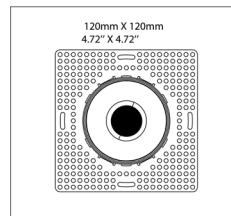

Wattage	10 Watts	
Color Temperature	RGBW	
Beam Angle	20D	40D
Total Lumens	480 lm	525 lm
LED CRI	≥95Ra (White chip only)	
Input Voltage	48 Volts, RJ45	
LED	COB	
LM Rating	LM-80	
Trim Dimensions	Round Trim: Ø 3.38" / Ø 86mm Square Trim: 3.34" x 3.34" / 85 x 85mm	
Ceiling Cut-out	Round Trim: Ø 3.25" / Ø 83mm Square Trim: 3.21x3.21" / 81.7x81.7mm	
Certifications	cULus E476753	
Compatible Decoder	DMX-SR-2112 Decoder	
Power Supply	PS-SR2112-96 - Power Supply 96W	
Working Temperature	-10C to 40C	
IP Grade	IP20 Standard	
Lifespan	50,000 Hours	
Warranty	5 Year Limited Warranty	

TRIMLESS / REFLECTOR FINISH

- Matte White
(11) Trimless or Reflector
- Chrome
(05) Reflector

APERTURE
Ø 1.75" / 44.45mm

TRIMLESS
4.72" X 4.72" / 120 X 120mm

KITS MODEL CODES
S-340-11-11-TL-10W-RGBW-20-IP20
S-340-11-11-TL-10W-RGBW-40-IP20
S-340-11-05-TL-10W-RGBW-20-IP20
S-340-11-05-TL-10W-RGBW-40-IP20

OPTICS

S-350-11-11-TL / Round Adjustable Trimless

TRIMLESS / REFLECTOR FINISH

- Matte White
(11) Trimless or Reflector

OPTICS

APERTURE
Ø 1.25" / 31.75mm

TRIMLESS
4.72" X 4.72" / 120 X 120mm

KITS MODEL CODES
S-350-11-11-TL-10W-RGBW-20-IP20
S-350-11-11-TL-10W-RGBW-40-IP20

OVERALL DIMENSIONS

Length:	8 Inch / 203mm
Height:	5.85 Inch / 148.80mm
Width:	6.25 Inch / 158.75mm
Adjustable Brackets	Max: 25 Inch / 635mm Min: 10 Inch / 254mm

PHOTOMETRIC INFORMATION / 20D

Luminous Intensity Distribution Curve