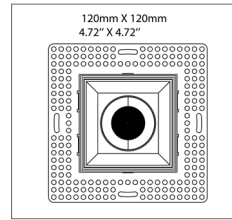

TRIMLESS / REFLECTOR FINISH

- Matte White
  (11) Trimless or Reflector
- Chrome
  (05) Reflector

KITS MODEL CODES
S-500-11-11-TL-10W-RGBW-20-IP20
S-500-11-11-TL-10W-RGBW-40-IP20
S-500-11-05-TL-10W-RGBW-20-IP20
S-500-11-05-TL-10W-RGBW-40-IP20