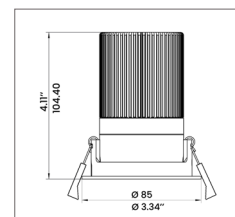

Wattage	10 Watts	
Color Temperature	RGBW	
Beam Angle	20D	40D
Total Lumens	480 lm	525 lm
LED CRI	≥95Ra (White chip only)	
Input Voltage	48 Volts, RJ45	
LED	COB	
LM Rating	LM-80	
Trim Dimensions	Round Trim: Ø 3.38" / Ø 86mm Square Trim: 3.34" x 3.34" / 85 x 85mm	
Ceiling Cut-out	Round Trim: Ø 3.25" / Ø 83mm Square Trim: 3.21x3.21" / 81.7x81.7mm	
Certifications	cULus E476753	
Compatible Decoder	DMX-SR-2112 Decoder	
Power Supply	PS-SR2112-96 - Power Supply 96W	
Working Temperature	-10C to 40C	
IP Grade	IP20 Standard	
Lifespan	50,000 Hours	
Warranty	5 Year Limited Warranty	

 Matte White
 (11) Trim or Reflector

OPTICS

20 Degrees

40 Degrees

APERTURE
 Ø 1.5" / 38.1mm

TRIM
 Ø 3.346" / 85mm

KITS MODEL CODES
S-200-11-11-10W-RGBW-20-IP20
S-200-11-11-10W-RGBW-40-IP20

S-300-11-11 | S-300-11-05 / Round Fixed Trim

OVERALL DIMENSIONS

Length:	8 Inch / 203mm
Height:	5.85 Inch / 148.80mm
Width:	6.25 Inch / 158.75mm
Adjustable Brackets	Max: 25 Inch / 635mm Min: 10 Inch / 254mm

PHOTOMETRIC INFORMATION / 20D

Luminous Intensity Distribution Curve