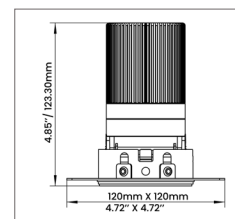

Wattage	10 Watts	
Color Temperature	RGBW	
Beam Angle	20D	40D
Total Lumens	480 lm	525 lm
LED CRI	≥95Ra (White chip only)	
Input Voltage	48 Volts, RJ45	
LED	COB	
LM Rating	LM-80	
Trim Dimensions	Round Trim: Ø 3.38" / Ø 86mm Square Trim: 3.34" x 3.34" / 85 x 85mm	
Ceiling Cut-out	Round Trim: Ø 3.25" / Ø 83mm Square Trim: 3.21x3.21" / 81.7x81.7mm	
Certifications	cULus E476753	
Compatible Decoder	DMX-SR-2112 Decoder	
Power Supply	PS-SR2112-96 - Power Supply 96W	
Working Temperature	-10C to 40C	
IP Grade	IP20 Standard	
Lifespan	50,000 Hours	
Warranty	5 Year Limited Warranty	

OPTICS

S-350-11-11-TL / Round Adjustable Trimless

TRIMLESS / REFLECTOR FINISH

- Matte White
(11) Trimless or Reflector

OPTICS

APERTURE
Ø 1.25" / 31.75mm

TRIMLESS
4.72" X 4.72" / 120 X 120mm

KITS MODEL CODES
S-350-11-11-TL-10W-RGBW-20-IP20
S-350-11-11-TL-10W-RGBW-40-IP20

S-360-11-11-TL / Round Adjustable Trimless

TRIMLESS / REFLECTOR FINISH

- Matte White
(11) Trimless or Reflector

OPTICS

APERTURE
Ø 1.06" / 27mm

TRIMLESS
4.72" X 4.72" / 120 X 120mm

KITS MODEL CODES
S-360-11-11-TL-10W-RGBW-20-IP20
S-360-11-11-TL-10W-RGBW-40-IP20

OVERALL DIMENSIONS

Length:	8 Inch / 203mm
Height:	5.85 Inch / 148.80mm
Width:	6.25 Inch / 158.75mm
Adjustable Brackets	Max: 25 Inch / 635mm Min: 10 Inch / 254mm

PHOTOMETRIC INFORMATION / 20D

Luminous Intensity Distribution Curve