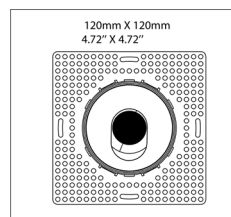

TRIMLESS / REFLECTOR FINISH

- Matte White
(11) Trimless or Reflector
- Chrome
(05) Reflector

APERTURE
Ø 1.75" / 44.45mm

TRIMLESS
4.72" X 4.72" / 120 X 120mm

KITS MODEL CODES
S-340-11-11-TL-10W-RGBW-20-IP20
S-340-11-11-TL-10W-RGBW-40-IP20
S-340-11-05-TL-10W-RGBW-20-IP20
S-340-11-05-TL-10W-RGBW-40-IP20

OPTICS

S-350-11-11-TL / Round Adjustable Trimless

TRIMLESS / REFLECTOR FINISH

- Matte White
(11) Trimless or Reflector

OPTICS

APERTURE
Ø 1.25" / 31.75mm

TRIMLESS
4.72" X 4.72" / 120 X 120mm

KITS MODEL CODES
S-350-11-11-TL-10W-RGBW-20-IP20
S-350-11-11-TL-10W-RGBW-40-IP20

S-360-11-11-TL / Round Adjustable Trimless

TRIMLESS / REFLECTOR FINISH

- Matte White
(11) Trimless or Reflector

OPTICS

APERTURE
Ø 1.06" / 27mm

TRIMLESS
4.72" X 4.72" / 120 X 120mm

KITS MODEL CODES
S-360-11-11-TL-10W-RGBW-20-IP20
S-360-11-11-TL-10W-RGBW-40-IP20

OVERALL DIMENSIONS

Length:	8 Inch / 203mm
Height:	5.85 Inch / 148.80mm
Width:	6.25 Inch / 158.75mm
Adjustable Brackets	Max: 25 Inch / 635mm Min: 10 Inch / 254mm

PHOTOMETRIC INFORMATION / 20D

Luminous Intensity Distribution Curve