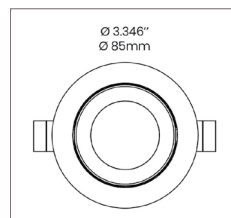

Wattage	10 Watts	
Color Temperature	RGBW	
Beam Angle	20D	40D
Total Lumens	480 lm	525 lm
LED CRI	≥95Ra (White chip only)	
Input Voltage	48 Volts, RJ45	
LED	COB	
LM Rating	LM-80	
Trim Dimensions	Round Trim: Ø 3.38" / Ø 86mm Square Trim: 3.34" x 3.34" / 85 x 85mm	
Ceiling Cut-out	Round Trim: Ø 3.25" / Ø 83mm Square Trim: 3.21x3.21" / 81.7x81.7mm	
Certifications	cULus E476753	
Compatible Decoder	DMX-SR-2112 Decoder	
Power Supply	PS-SR2112-96 - Power Supply 96W	
Working Temperature	-10C to 40C	
IP Grade	IP20 Standard	
Lifespan	50,000 Hours	
Warranty	5 Year Limited Warranty	

 Matte White
 (11) Trim or Reflector

OPTICS

20 Degrees

40 Degrees

APERTURE
 Ø 1.5" / 38.1mm

TRIM
 Ø 3.346" / 85mm

KITS MODEL CODES
S-200-11-11-10W-RGBW-20-IP20
S-200-11-11-10W-RGBW-40-IP20

S-300-11-11 | S-300-11-05 / Round Fixed Trim

 Matte White
 (11) Trim or Reflector

 Chrome
 (05) Reflector

OPTICS

20 Degrees

40 Degrees

APERTURE
 Ø 1.75" / 44.45mm

TRIM
 Ø 3.38" / 86mm

KITS MODEL CODES
S-340-11-11-10W-RGBW-20-IP20
S-340-11-11-10W-RGBW-40-IP20
S-340-11-05-10W-RGBW-20-IP20
S-340-11-05-10W-RGBW-40-IP20

OVERALL DIMENSIONS

Length:	8 Inch / 203mm
Height:	5.85 Inch / 148.80mm
Width:	6.25 Inch / 158.75mm
Adjustable Brackets	Max: 25 Inch / 635mm Min: 10 Inch / 254mm

PHOTOMETRIC INFORMATION / 20D

Luminous Intensity Distribution Curve