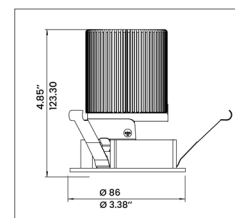

Wattage	10 Watts	
Color Temperature	RGBW	
Beam Angle	20D	40D
Total Lumens	480 lm	525 lm
LED CRI	≥95Ra (White chip only)	
Input Voltage	48 Volts, RJ45	
LED	COB	
LM Rating	LM-80	
Trim Dimensions	Round Trim: Ø 3.38" / Ø 86mm Square Trim: 3.34" x 3.34" / 85 x 85mm	
Ceiling Cut-out	Round Trim: Ø 3.25" / Ø 83mm Square Trim: 3.21x3.21" / 81.7x81.7mm	
Certifications	cULus E476753	
Compatible Decoder	DMX-SR-2112 Decoder	
Power Supply	PS-SR2112-96 - Power Supply 96W	
Working Temperature	-10C to 40C	
IP Grade	IP20 Standard	
Lifespan	50,000 Hours	
Warranty	5 Year Limited Warranty	

 Matte White
 (11) Trim or Reflector

 Chrome
 (05) Reflector

OPTICS

20 Degrees

40 Degrees

APERTURE
 Ø 1.75" / 44.45mm

TRIM
 Ø 3.38" / 86mm

KITS MODEL CODES
S-340-11-11-10W-RGBW-20-IP20
S-340-11-11-10W-RGBW-40-IP20
S-340-11-05-10W-RGBW-20-IP20
S-340-11-05-10W-RGBW-40-IP20

OVERALL DIMENSIONS

Length:	8 Inch / 203mm
Height:	5.85 Inch / 148.80mm
Width:	6.25 Inch / 158.75mm
Adjustable Brackets	Max: 25 Inch / 635mm Min: 10 Inch / 254mm

PHOTOMETRIC INFORMATION / 20D

Luminous Intensity Distribution Curve