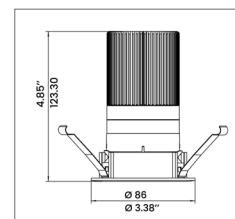

S SERIES - ROUND TRIMS

S-350-11-11 / Round Adjustable Trim

TRIM FINISH

OPTICS

APERTURE
Ø 1.25" / 31.75mm

TRIM
Ø 3.38" / 86mm

KITS MODEL CODES

S-350-11-11-10W-RGBW-20-IP20

S-350-11-11-10W-RGBW-40-IP20

S-360-11-11 / Round Adjustable Trim

TRIM FINISH

OPTICS

APERTURE
Ø 1.06" / 27mm

TRIM
Ø 3.38" / 86mm

KITS MODEL CODES

S-360-11-11-10W-RGBW-20-IP20

S-360-11-11-10W-RGBW-40-IP20

S SERIES - ROUND TRIMLESS

S-300-11-11-TL | S-300-11-05-TL / Round Fixed Trimless

TRIMLESS / REFLECTOR FINISH

OPTICS

APERTURE
Ø 1.5" / 38.1mm

TRIMLESS
4.72" X 4.72" / 120 X 120mm

KITS MODEL CODES

S-300-11-11-TL-10W-RGBW-20-IP20

S-300-11-11-TL-10W-RGBW-40-IP20

S-300-11-05-TL-10W-RGBW-20-IP20

S-300-11-05-TL-10W-RGBW-40-IP20