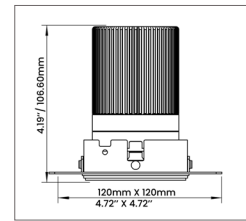

OPTICS

APERTURE

Ø 1.5" / 38.1mm

TRIMLESS

4.72"X4.72" / 120 x 120mm

S-540-11-11-TL | S-540-11-05-TL / Square Adjustable Trimless

TRIMLESS / REFLECTOR FINISH

-  Matte White
(11) Trimless or Reflector
-  Chrome
(05) Reflector

KITS MODEL CODES
S-540-11-11-TL-10W-RGBW-20-IP20
S-540-11-11-TL-10W-RGBW-40-IP20
S-540-11-05-TL-10W-RGBW-20-IP20
S-540-11-05-TL-10W-RGBW-40-IP20

OPTICS

APERTURE

Ø 1.5" / 38.1mm

TRIMLESS

4.72"X4.72" / 120 x 120mm

OVERALL DIMENSIONS

Length:	8 Inch / 203mm
Height:	5.85 Inch / 148.80mm
Width:	6.25 Inch / 158.75mm
Adjustable Brackets	Max: 25 Inch / 635mm Min: 10 Inch / 254mm

PHOTOMETRIC INFORMATION / 20D

Luminous Intensity Distribution Curve