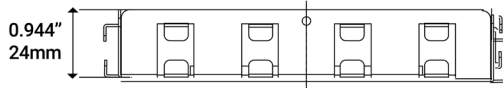

KITS MODEL CODES
S-540-11-11-TL-10W-RGBW-20-IP20
S-540-11-11-TL-10W-RGBW-40-IP20
S-540-11-05-TL-10W-RGBW-20-IP20
S-540-11-05-TL-10W-RGBW-40-IP20

OPTICS

APERTURE

Ø 1.5" / 38.1mm

TRIMLESS

4.72"X4.72" / 120 x 120mm

OVERALL DIMENSIONS

Length:	8 Inch / 203mm
Height:	5.85 Inch / 148.80mm
Width:	6.25 Inch / 158.75mm
Adjustable Brackets:	Max: 25 Inch / 635mm Min: 10 Inch / 254mm

HOUSING FOR SQUARE TRIM

Housing - Round Trim	S-9W-HSG-SQ
Ceiling Cut-out	3.21"x3.21" / 81.7x81.7mm
Ceiling Thickness	½" to 1 ½" / 12.7mm to 38.1mm

OVERALL DIMENSIONS

Length:	8 Inch / 203mm
Height:	5.85 Inch / 148.80mm
Width:	6.25 Inch / 158.75mm
Adjustable Brackets	Max: 25 Inch / 635mm Min: 10 Inch / 254mm

PHOTOMETRIC INFORMATION / 20D

Luminous Intensity Distribution Curve