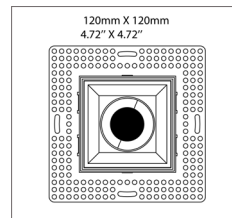

OPTICS

APERTURE

Ø 1.5" / 38.1mm

TRIMLESS

4.72"X4.72" / 120 x 120mm

S-540-11-11-TL | S-540-11-05-TL / Square Adjustable Trimless

TRIMLESS / REFLECTOR FINISH

-  Matte White
(11) Trimless or Reflector
-  Chrome
(05) Reflector

KITS MODEL CODES
S-540-11-11-TL-10W-RGBW-20-IP20
S-540-11-11-TL-10W-RGBW-40-IP20
S-540-11-05-TL-10W-RGBW-20-IP20
S-540-11-05-TL-10W-RGBW-40-IP20

OPTICS

APERTURE

Ø 1.5" / 38.1mm

TRIMLESS

4.72"X4.72" / 120 x 120mm

OVERALL DIMENSIONS

Length:	8 Inch / 203mm
Height:	5.85 Inch / 148.80mm
Width:	6.25 Inch / 158.75mm
Adjustable Brackets:	Max: 25 Inch / 635mm Min: 10 Inch / 254mm

HOUSING FOR SQUARE TRIM

Housing - Round Trim	S-9W-HSG-SQ
Ceiling Cut-out	3.21"x3.21" / 81.7x81.7mm
Ceiling Thickness	½" to 1 ½" / 12.7mm to 38.1mm

OVERALL DIMENSIONS

Length:	8 Inch / 203mm
Height:	5.85 Inch / 148.80mm
Width:	6.25 Inch / 158.75mm
Adjustable Brackets	Max: 25 Inch / 635mm Min: 10 Inch / 254mm

PHOTOMETRIC INFORMATION / 20D

Luminous Intensity Distribution Curve