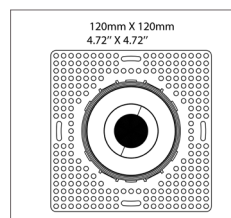

Wattage	10 Watts	
Color Temperature	RGBW	
Beam Angle	20D	40D
Total Lumens	480 lm	525 lm
LED CRI	≥95Ra (White chip only)	
Input Voltage	48 Volts, RJ45	
LED	COB	
LM Rating	LM-80	
Trim Dimensions	Round Trim: Ø 3.38" / Ø 86mm Square Trim: 3.34" x 3.34" / 85 x 85mm	
Ceiling Cut-out	Round Trim: Ø 3.25" / Ø 83mm Square Trim: 3.21x3.21" / 81.7x81.7mm	
Certifications	cULus E476753	
Compatible Decoder	DMX-SR-2112 Decoder	
Power Supply	PS-SR2112-96 - Power Supply 96W	
Working Temperature	-10C to 40C	
IP Grade	IP20 Standard	
Lifespan	50,000 Hours	
Warranty	5 Year Limited Warranty	

S-350-11-11-10W-RGBW-40-IP20

S-360-11-11 / Round Adjustable Trim

TRIM FINISH

OPTICS

APERTURE
Ø 1.06" / 27mm

TRIM
Ø 3.38" / 86mm

KITS MODEL CODES

S-360-11-11-10W-RGBW-20-IP20

S-360-11-11-10W-RGBW-40-IP20

S SERIES - ROUND TRIMLESS

S-300-11-11-TL | S-300-11-05-TL / Round Fixed Trimless

TRIMLESS / REFLECTOR FINISH

OPTICS

APERTURE
Ø 1.5" / 38.1mm

TRIMLESS
4.72" X 4.72" / 120 X 120mm

OVERALL DIMENSIONS

Length:	8 Inch / 203mm
Height:	5.85 Inch / 148.80mm
Width:	6.25 Inch / 158.75mm
Adjustable Brackets	Max: 25 Inch / 635mm Min: 10 Inch / 254mm

PHOTOMETRIC INFORMATION / 20D

Luminous Intensity Distribution Curve