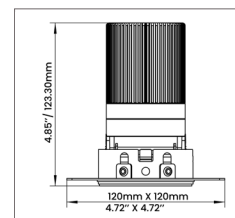

Wattage	10 Watts	
Color Temperature	RGBW	
Beam Angle	20D	40D
Total Lumens	480 lm	525 lm
LED CRI	≥95Ra (White chip only)	
Input Voltage	48 Volts, RJ45	
LED	COB	
LM Rating	LM-80	
Trim Dimensions	Round Trim: Ø 3.38" / Ø 86mm Square Trim: 3.34" x 3.34" / 85 x 85mm	
Ceiling Cut-out	Round Trim: Ø 3.25" / Ø 83mm Square Trim: 3.21x3.21" / 81.7x81.7mm	
Certifications	cULus E476753	
Compatible Decoder	DMX-SR-2112 Decoder	
Power Supply	PS-SR2112-96 - Power Supply 96W	
Working Temperature	-10C to 40C	
IP Grade	IP20 Standard	
Lifespan	50,000 Hours	
Warranty	5 Year Limited Warranty	

S-360-11-11-TL / Round Adjustable Trimless

TRIMLESS / REFLECTOR FINISH

- Matte White
(11) Trimless or Reflector

OPTICS

APERTURE
Ø 1.06" / 27mm

TRIMLESS
4.72" X 4.72" / 120 X 120mm

KITS MODEL CODES
S-360-11-11-TL-10W-RGBW-20-IP20
S-360-11-11-TL-10W-RGBW-40-IP20

TRIM

3.34" X 3.34" / 85 X 85mm

KITS MODEL CODES
S-500-11-11-10W-RGBW-20-IP20
S-500-11-11-10W-RGBW-40-IP20
S-500-11-05-10W-RGBW-20-IP20
S-500-11-05-10W-RGBW-40-IP20

S-540-11-11 | S-540-11-05 / Square Adjustable Trim

OVERALL DIMENSIONS

Length:	8 Inch / 203mm
Height:	5.85 Inch / 148.80mm
Width:	6.25 Inch / 158.75mm
Adjustable Brackets	Max: 25 Inch / 635mm Min: 10 Inch / 254mm

PHOTOMETRIC INFORMATION / 20D

Luminous Intensity Distribution Curve