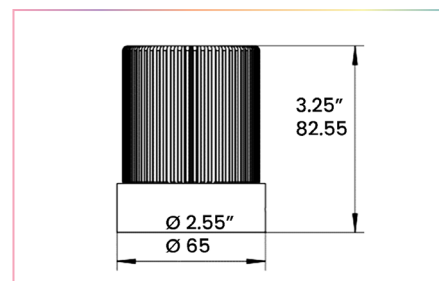

Wattage	10 Watts	
Color Temperature	RGBW	
Beam Angle	20D	40D
Total Lumens	480 lm	525 lm
LED CRI	≥95Ra (White chip only)	
Input Voltage	48 Volts, RJ45	
LED	COB	
LM Rating	LM-80	
Trim Dimensions	Round Trim: Ø 3.38" / Ø 86mm Square Trim: 3.34" x 3.34" / 85 x 85mm	
Ceiling Cut-out	Round Trim: Ø 3.25" / Ø 83mm Square Trim: 3.21x3.21" / 81.7x81.7mm	
Certifications	cULus E476753	
Compatible Decoder	DMX-SR-2112 Decoder	
Power Supply	PS-SR2112-96 - Power Supply 96W	
Working Temperature	-10C to 40C	
IP Grade	IP20 Standard	
Lifespan	50,000 Hours	
Warranty	5 Year Limited Warranty	

ROUND TRIM OPTIONS

SQUARE TRIM OPTIONS

10W RGBW BULB

BULB DIMENSIONS

www.colorbeamlighting.com

S SERIES - ROUND TRIMS

S-200-11-11 / Round Adjustable Trim

TRIM / REFLECTOR FINISH

 Matte White
 (11) Trim or Reflector

OPTICS

20 Degrees

40 Degrees

APERTURE
 Ø 1.5" / 38.1mm

TRIM
 Ø 3.346" / 85mm

KITS MODEL CODES
S-200-11-11-10W-RGBW-20-IP20
S-200-11-11-10W-RGBW-40-IP20

S-300-11-11 | S-300-11-05 / Round Fixed Trim

OVERALL DIMENSIONS

Length:	8 Inch / 203mm
Height:	5.85 Inch / 148.80mm
Width:	6.25 Inch / 158.75mm
Adjustable Brackets	Max: 25 Inch / 635mm Min: 10 Inch / 254mm

PHOTOMETRIC INFORMATION / 20D

Luminous Intensity Distribution Curve