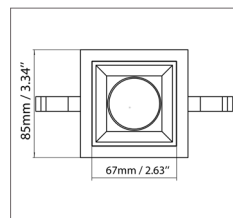

TRIM

3.34" X 3.34" / 85 X 85mm

KITS MODEL CODES
S-500-11-11-10W-RGBW-20-IP20
S-500-11-11-10W-RGBW-40-IP20
S-500-11-05-10W-RGBW-20-IP20
S-500-11-05-10W-RGBW-40-IP20

S-540-11-11 | S-540-11-05 / Square Adjustable Trim

TRIM / REFLECTOR FINISH

OPTICS

20 Degrees

40 Degrees

APERTURE

Ø 1.5" / 38.1mm

TRIM

3.34" X 3.34" / 85 X 85mm

KITS MODEL CODES
S-540-11-11-TL-10W-RGBW-20-IP20
S-540-11-11-TL-10W-RGBW-40-IP20
S-540-11-05-TL-10W-RGBW-20-IP20
S-540-11-05-TL-10W-RGBW-40-IP20

OPTICS

APERTURE

Ø 1.5" / 38.1mm

TRIMLESS

4.72"X4.72" / 120 x 120mm

OVERALL DIMENSIONS

Length:	8 Inch / 203mm
Height:	5.85 Inch / 148.80mm
Width:	6.25 Inch / 158.75mm
Adjustable Brackets	Max: 25 Inch / 635mm Min: 10 Inch / 254mm

PHOTOMETRIC INFORMATION / 20D

Luminous Intensity Distribution Curve