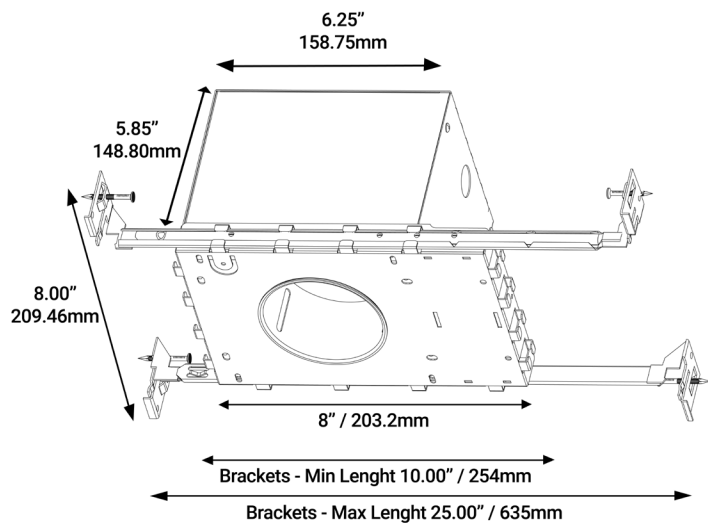

KITS MODEL CODES
S-540-11-11-TL-10W-RGBW-20-IP20
S-540-11-11-TL-10W-RGBW-40-IP20
S-540-11-05-TL-10W-RGBW-20-IP20
S-540-11-05-TL-10W-RGBW-40-IP20

OPTICS

APERTURE

Ø 1.5" / 38.1mm

TRIMLESS

4.72"X4.72" / 120 x 120mm

COMPATIBLE DECODER

DMX DECODER
DMX-SR-2112

COMPATIBLE POWER SUPPLY

POWER SUPPLY
PS-SR2112-96

HOUSING FOR ROUND TRIM

Housing - Round Trim	S-9W-HSG-RD
Ceiling Cut-out	Ø 3.25" / Ø 83mm
Ceiling Thickness	½" to 1 ½" / 12.7mm to 38.1mm

OVERALL DIMENSIONS

Length:	8 Inch / 203mm
Height:	5.85 Inch / 148.80mm
Width:	6.25 Inch / 158.75mm
Adjustable Brackets:	Max: 25 Inch / 635mm Min: 10 Inch / 254mm

HOUSING FOR SQUARE TRIM

Housing - Round Trim	S-9W-HSG-SQ
Ceiling Cut-out	3.21"x3.21" / 81.7x81.7mm
Ceiling Thickness	½" to 1 ½" / 12.7mm to 38.1mm

OVERALL DIMENSIONS

Length:	8 Inch / 203mm
Height:	5.85 Inch / 148.80mm
Width:	6.25 Inch / 158.75mm
Adjustable Brackets	Max: 25 Inch / 635mm Min: 10 Inch / 254mm

PHOTOMETRIC INFORMATION / 20D

Luminous Intensity Distribution Curve