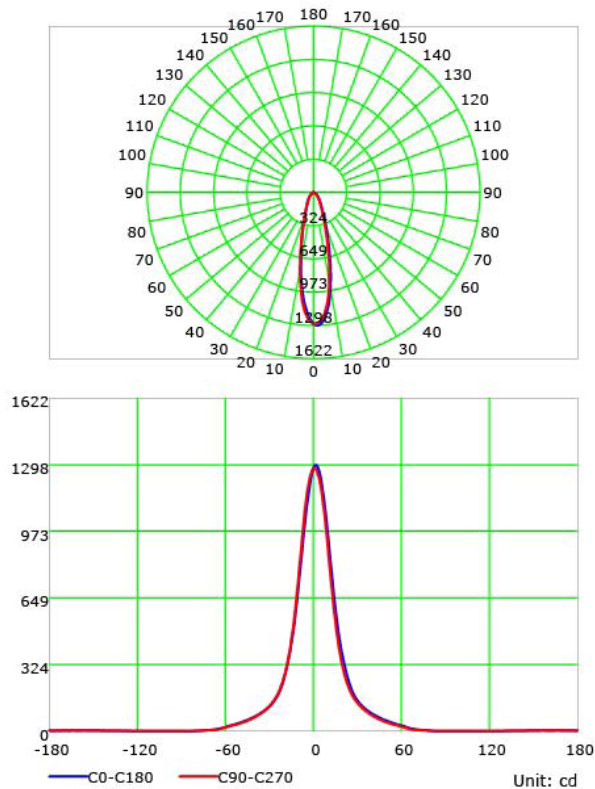

KITS MODEL CODES
S-540-11-11-TL-10W-RGBW-20-IP20
S-540-11-11-TL-10W-RGBW-40-IP20
S-540-11-05-TL-10W-RGBW-20-IP20
S-540-11-05-TL-10W-RGBW-40-IP20

OPTICS

APERTURE

Ø 1.5" / 38.1mm

TRIMLESS

4.72"X4.72" / 120 x 120mm

OVERALL DIMENSIONS

Length:	8 Inch / 203mm
Height:	5.85 Inch / 148.80mm
Width:	6.25 Inch / 158.75mm
Adjustable Brackets:	Max: 25 Inch / 635mm Min: 10 Inch / 254mm

HOUSING FOR SQUARE TRIM

Housing - Round Trim	S-9W-HSG-SQ
Ceiling Cut-out	3.21"x3.21" / 81.7x81.7mm
Ceiling Thickness	½" to 1 ½" / 12.7mm to 38.1mm

OVERALL DIMENSIONS

Length:	8 Inch / 203mm
Height:	5.85 Inch / 148.80mm
Width:	6.25 Inch / 158.75mm
Adjustable Brackets	Max: 25 Inch / 635mm Min: 10 Inch / 254mm

PHOTOMETRIC INFORMATION / 20D

Luminous Intensity Distribution Curve

Illuminance at a Distance

PHOTOMETRIC INFORMATION / 40D

Luminous Intensity Distribution Curve

Illuminance at a Distance