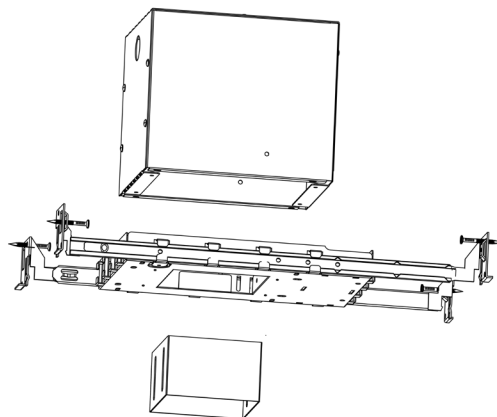

OVERALL DIMENSIONS

Length:	8 Inch / 203mm
Height:	5.85 Inch / 148.80mm
Width:	6.25 Inch / 158.75mm
Adjustable Brackets:	Max: 25 Inch / 635mm Min: 10 Inch / 254mm

HOUSING FOR SQUARE TRIM

Housing - Round Trim	S-9W-HSG-SQ
Ceiling Cut-out	3.21"x3.21" / 81.7x81.7mm
Ceiling Thickness	½" to 1 ½" / 12.7mm to 38.1mm

OVERALL DIMENSIONS

Length:	8 Inch / 203mm
Height:	5.85 Inch / 148.80mm
Width:	6.25 Inch / 158.75mm
Adjustable Brackets	Max: 25 Inch / 635mm Min: 10 Inch / 254mm

PHOTOMETRIC INFORMATION / 20D

Luminous Intensity Distribution Curve