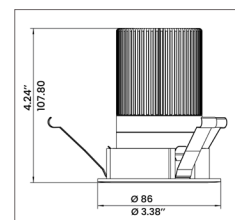

APERTURE
Ø 1.5" / 38.1mm

TRIM
Ø 3.38" / 86mm

KITS MODEL CODES
S-300-11-11-10W-RGBW-20-IP20
S-300-11-11-10W-RGBW-40-IP20
S-300-11-05-10W-RGBW-20-IP20
S-300-11-05-10W-RGBW-40-IP20