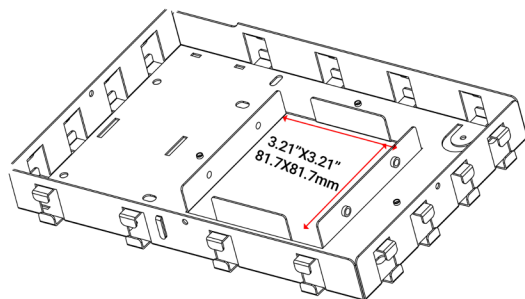

COMPATIBLE DECODER

DMX DECODER
DMX-SR-2112

COMPATIBLE POWER SUPPLY

POWER SUPPLY
PS-SR2112-96

HOUSING FOR ROUND TRIM

Housing - Round Trim	S-9W-HSG-RD
Ceiling Cut-out	Ø 3.25" / Ø 83mm
Ceiling Thickness	½" to 1 ½" / 12.7mm to 38.1mm

OVERALL DIMENSIONS

Length:	8 Inch / 203mm
Height:	5.85 Inch / 148.80mm
Width:	6.25 Inch / 158.75mm
Adjustable Brackets:	Max: 25 Inch / 635mm Min: 10 Inch / 254mm

HOUSING FOR SQUARE TRIM

Housing - Round Trim	S-9W-HSG-SQ
Ceiling Cut-out	3.21"x3.21" / 81.7x81.7mm
Ceiling Thickness	½" to 1 ½" / 12.7mm to 38.1mm

OVERALL DIMENSIONS

Length:	8 Inch / 203mm
Height:	5.85 Inch / 148.80mm
Width:	6.25 Inch / 158.75mm
Adjustable Brackets	Max: 25 Inch / 635mm Min: 10 Inch / 254mm

PHOTOMETRIC INFORMATION / 20D

Luminous Intensity Distribution Curve