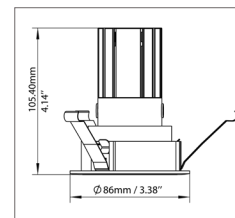

KITS MODEL CODES / White Reflector

S-300-11-11-9W-BR18-40K-40

S-300-11-11-9W-BR18-40K-20

S-300-11-11-9W-BR27-65K-40

S-300-11-11-9W-BR27-65K-20