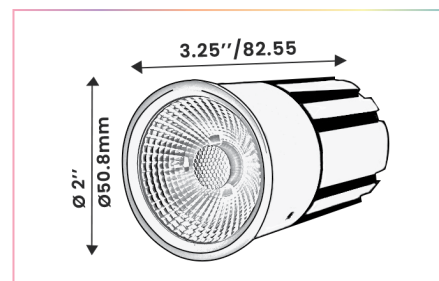

Wattage	9 Watts			
Color Temperature	1800K - 4000K		2700K - 6500K	
Beam Angle	20D	40D	20D	40D
Total Lumens	550 lm		650 lm	
LED CRI	≥95Ra			
Input Voltage	48 Volts RJ45			
LED	COB			
LM Rating	LM-80			
Trim Dimensions	Round Trim: Ø 3.38" / Ø 86mm Square Trim: 3.34" X 3.34" / 85 X 85mm			
Ceiling Cut-out	Round Trim: Ø 3.25" / Ø 83mm Square Trim: 3.21x3.21" / 81.7x81.7mm			
Certifications	cULus E476753, JA8 Title 24			
Compatible Decoder	DMX-SR-2112 Decoder			
Power Supply	PS-SR2112-96 - Power Supply 96W			
Working Temperature	-10C to 40C			
IP Grade	IP20 Standard			
Lifespan	50,000 Hours			
Warranty	5 Year Limited Warranty			

ROUND TRIM OPTIONS

SQUARE TRIM OPTIONS

ROCKET 9W BULB

BULB DIMENSIONS

www.colorbeamlighting.com

S SERIES - ROUND TRIMS

S-200-11-11 / Round Adjustable Trim

TRIM / REFLECTOR FINISH

 Matte White
(11) Trim or Reflector

OPTICS

20 Degrees

40 Degrees

APERTURE

Ø 1.5" / 38.1mm

TRIM

Ø 3.346" / 85mm