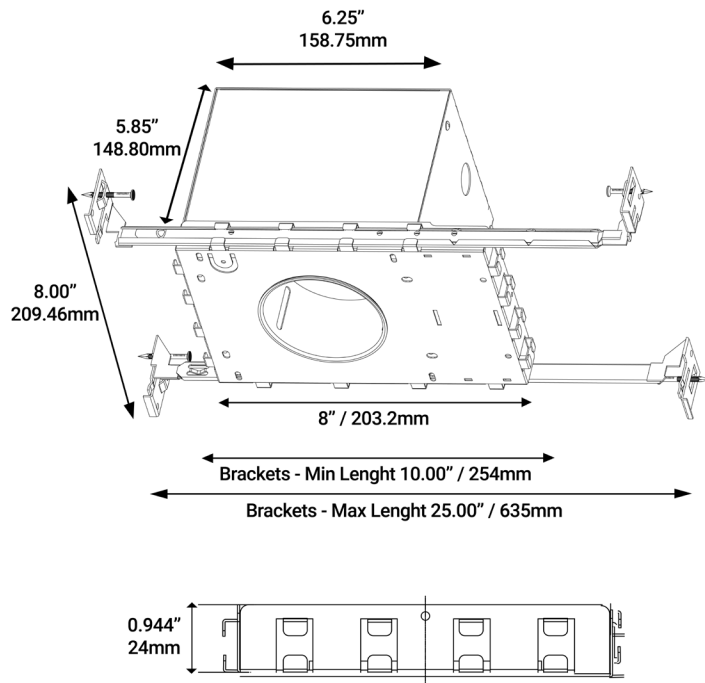

OPTICS

COMPATIBLE DECODER

DMX DECODER
DMX-SR-2112

COMPATIBLE POWER SUPPLY

POWER SUPPLY
PS-SR2112-96

HOUSING FOR ROUND TRIM

Housing - Round Trim	S-9W-HSG-RD
Ceiling Cut-out	Ø 3.25" / Ø 83mm
Ceiling Thickness	½" to 1 ½" / 12.7mm to 38.1mm

OVERALL DIMENSIONS

Length:	8 Inch / 203mm
Height:	5.85 Inch / 148.80mm
Width:	6.25 Inch / 158.75mm
Adjustable Brackets:	Max: 25 Inch / 635mm Min: 10 Inch / 254mm

HOUSING FOR SQUARE TRIM

Housing - Round Trim	S-9W-HSG-SQ
Ceiling Cut-out	3.21"x3.21" / 81.7x81.7mm
Ceiling Thickness	½" to 1 ½" / 12.7mm to 38.1mm

OVERALL DIMENSIONS

Length:	8 Inch / 203mm
Height:	5.85 Inch / 148.80mm
Width:	6.25 Inch / 158.75mm
Adjustable Brackets:	Max: 25 Inch / 635mm Min: 10 Inch / 254mm

PHOTOMETRIC INFORMATION / 20D

COLOR TEMPERATURE / 1800K - 4000K