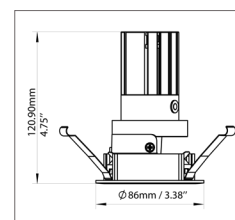

TRIM

Ø 3.38" / 86mm

KITS MODEL CODES

S-350-11-11-9W-BR18-40K-40

S-350-11-11-9W-BR18-40K-20

S-350-11-11-9W-BR27-65K-40

S-350-11-11-9W-BR27-65K-20

S-360-11-11 / Round Adjustable Trim