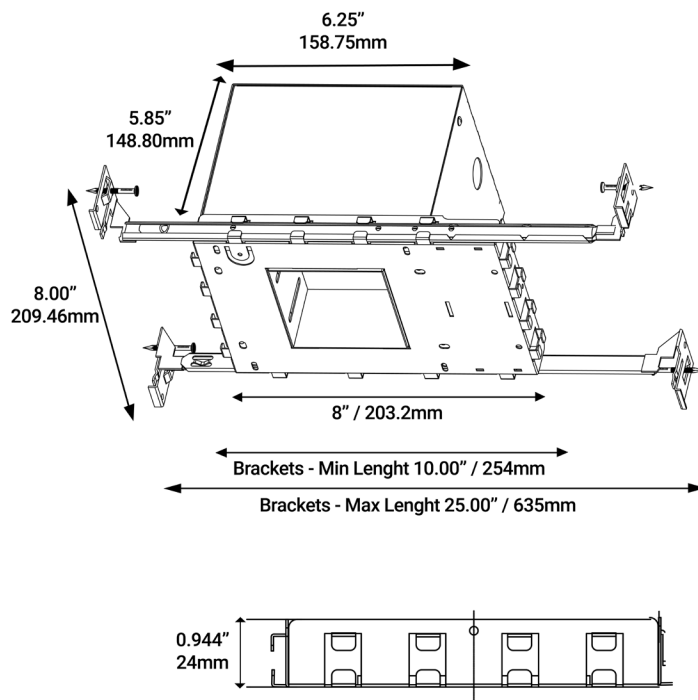

OVERALL DIMENSIONS

Length:	8 Inch / 203mm
Height:	5.85 Inch / 148.80mm
Width:	6.25 Inch / 158.75mm
Adjustable Brackets:	Max: 25 Inch / 635mm Min: 10 Inch / 254mm

HOUSING FOR SQUARE TRIM

Housing - Round Trim	S-9W-HSG-SQ
Ceiling Cut-out	3.21"x3.21" / 81.7x81.7mm
Ceiling Thickness	½" to 1 ½" / 12.7mm to 38.1mm

OVERALL DIMENSIONS

Length:	8 Inch / 203mm
Height:	5.85 Inch / 148.80mm
Width:	6.25 Inch / 158.75mm
Adjustable Brackets:	Max: 25 Inch / 635mm Min: 10 Inch / 254mm

PHOTOMETRIC INFORMATION / 20D

COLOR TEMPERATURE / 1800K - 4000K