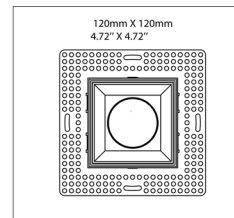

OPTICS

S-540-11-11-TL | S-540-11-05-TL / Square Adjustable Trimless

TRIMLESS / REFLECTOR FINISH

-  Matte White
(11) Trimless or Reflector
-  Chrome
(05) Reflector

APERTURE
Ø 1.5" / 38.1mm

TRIMLESS
4.72" X 4.72" / 120 X 120mm

OVERALL DIMENSIONS

Length:	8 Inch / 203mm
Height:	5.85 Inch / 148.80mm
Width:	6.25 Inch / 158.75mm
Adjustable Brackets:	Max: 25 Inch / 635mm Min: 10 Inch / 254mm

HOUSING FOR SQUARE TRIM

Housing - Round Trim	S-9W-HSG-SQ
Ceiling Cut-out	3.21"x3.21" / 81.7x81.7mm
Ceiling Thickness	½" to 1 ½" / 12.7mm to 38.1mm

OVERALL DIMENSIONS

Length:	8 Inch / 203mm
Height:	5.85 Inch / 148.80mm
Width:	6.25 Inch / 158.75mm
Adjustable Brackets:	Max: 25 Inch / 635mm Min: 10 Inch / 254mm

PHOTOMETRIC INFORMATION / 20D

COLOR TEMPERATURE / 1800K - 4000K