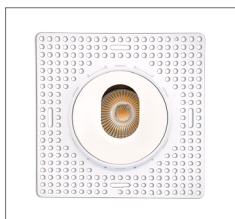

S-360-11-11-TL / Round Adjustable Trimless