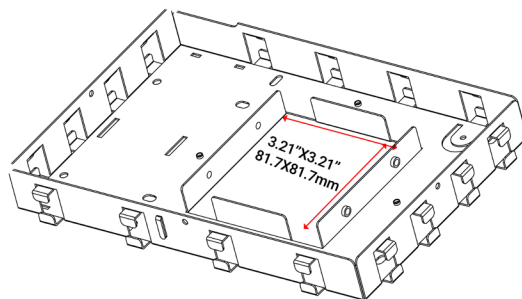

OPTICS

COMPATIBLE DECODER

DMX DECODER
DMX-SR-2112

COMPATIBLE POWER SUPPLY

POWER SUPPLY
PS-SR2112-96

HOUSING FOR ROUND TRIM

Housing - Round Trim	S-9W-HSG-RD
Ceiling Cut-out	Ø 3.25" / Ø 83mm
Ceiling Thickness	½" to 1 ½" / 12.7mm to 38.1mm

OVERALL DIMENSIONS

Length:	8 Inch / 203mm
Height:	5.85 Inch / 148.80mm
Width:	6.25 Inch / 158.75mm
Adjustable Brackets:	Max: 25 Inch / 635mm Min: 10 Inch / 254mm

HOUSING FOR SQUARE TRIM

Housing - Round Trim	S-9W-HSG-SQ
Ceiling Cut-out	3.21"x3.21" / 81.7x81.7mm
Ceiling Thickness	½" to 1 ½" / 12.7mm to 38.1mm

OVERALL DIMENSIONS

Length:	8 Inch / 203mm
Height:	5.85 Inch / 148.80mm
Width:	6.25 Inch / 158.75mm
Adjustable Brackets:	Max: 25 Inch / 635mm Min: 10 Inch / 254mm

PHOTOMETRIC INFORMATION / 20D

COLOR TEMPERATURE / 1800K - 4000K