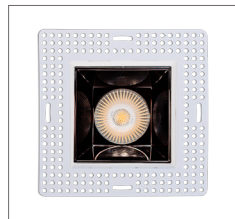

TRIMLESS / REFLECTOR FINISH

- Matte White
  (11) Trimless or Reflector
- Chrome
  (05) Reflector

APERTURE
Ø 1.5" / 38.1mm

TRIMLESS
4.72" X 4.72" / 120 X 120mm