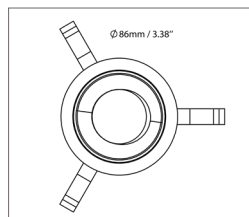

 Chrome
(05) Reflector

OPTICS

20 Degrees

40 Degrees

APERTURE

Ø 1.5" / 38.1mm

TRIM

Ø 3.385" / 86mm

40 Degrees

APERTURE

Ø 1.75" / 44.45mm

TRIM

Ø 3.38" / 86mm

KITS MODEL CODES / Chrome Reflector

S-340-11-05-9W-BR18-40K-40

S-340-11-05-9W-BR18-40K-20