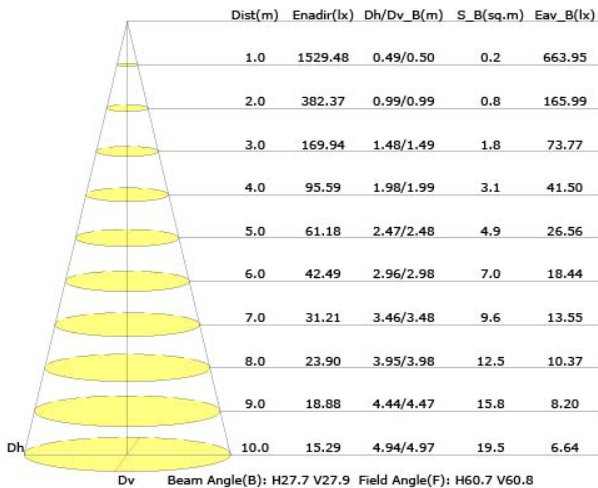

OVERALL DIMENSIONS

Length:	8 Inch / 203mm
Height:	5.85 Inch / 148.80mm
Width:	6.25 Inch / 158.75mm
Adjustable Brackets:	Max: 25 Inch / 635mm Min: 10 Inch / 254mm

HOUSING FOR SQUARE TRIM

Housing - Round Trim	S-9W-HSG-SQ
Ceiling Cut-out	3.21"x3.21" / 81.7x81.7mm
Ceiling Thickness	½" to 1 ½" / 12.7mm to 38.1mm

OVERALL DIMENSIONS

Length:	8 Inch / 203mm
Height:	5.85 Inch / 148.80mm
Width:	6.25 Inch / 158.75mm
Adjustable Brackets:	Max: 25 Inch / 635mm Min: 10 Inch / 254mm

PHOTOMETRIC INFORMATION / 20D

COLOR TEMPERATURE / 1800K - 4000K

Luminous Intensity Distribution Curve

Illuminance at a Distance

COLOR TEMPERATURE / 2700K - 6500K

Luminous Intensity Distribution Curve

Illuminance at a Distance

PHOTOMETRIC INFORMATION / 40D

COLOR TEMPERATURE / 1800K - 4000K

Luminous Intensity Distribution Curve

Illuminance at a Distance

COLOR TEMPERATURE / 2700K - 6500K

Luminous Intensity Distribution Curve

Illuminance at a Distance