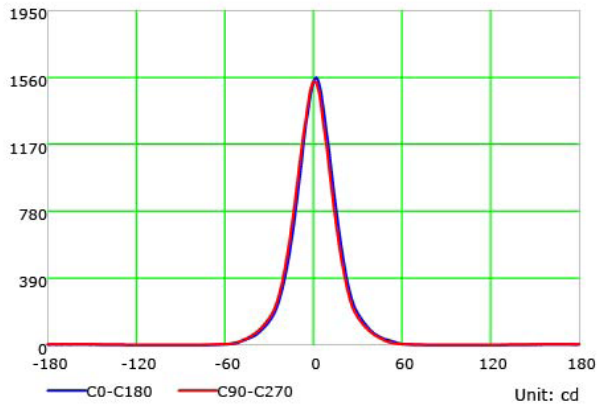

OVERALL DIMENSIONS

Length:	8 Inch / 203mm
Height:	5.85 Inch / 148.80mm
Width:	6.25 Inch / 158.75mm
Adjustable Brackets:	Max: 25 Inch / 635mm Min: 10 Inch / 254mm

PHOTOMETRIC INFORMATION / 20D

COLOR TEMPERATURE / 1800K - 4000K

Luminous Intensity Distribution Curve

Illuminance at a Distance

COLOR TEMPERATURE / 2700K - 6500K

Luminous Intensity Distribution Curve

Illuminance at a Distance

PHOTOMETRIC INFORMATION / 40D

COLOR TEMPERATURE / 1800K - 4000K