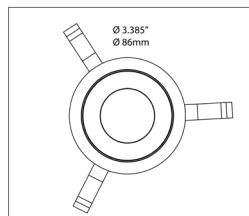

 Chrome
(05) Reflector

OPTICS

20 Degrees

40 Degrees

APERTURE

Ø 1.5" / 38.1mm

TRIM

Ø 3.385" / 86mm

40 Degrees

APERTURE

Ø 1.75" / 44.45mm

TRIM

Ø 3.38" / 86mm

KITS MODEL CODES / Chrome Reflector

S-340-11-05-9W-BR18-40K-40

S-340-11-05-9W-BR18-40K-20

OVERALL DIMENSIONS

Length:	8 Inch / 203mm
Height:	5.85 Inch / 148.80mm
Width:	6.25 Inch / 158.75mm
Adjustable Brackets:	Max: 25 Inch / 635mm Min: 10 Inch / 254mm

PHOTOMETRIC INFORMATION / 20D

COLOR TEMPERATURE / 1800K - 4000K