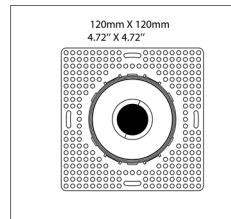

TRIMLESS / REFLECTOR FINISH

OPTICS