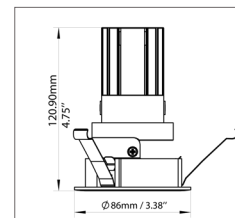

KITS MODEL CODES / White Reflector

S-340-11-11-9W-BR18-40K-40

S-340-11-11-9W-BR18-40K-20

S-340-11-11-9W-BR27-65K-40

S-340-11-11-9W-BR27-65K-20