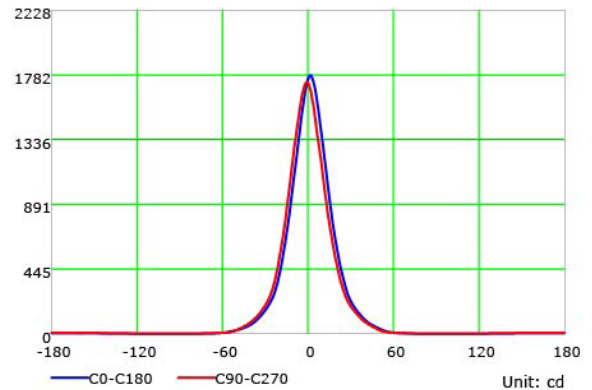

Luminous Intensity Distribution Curve

Illuminance at a Distance

COLOR TEMPERATURE / 2700K - 6500K

Luminous Intensity Distribution Curve

Illuminance at a Distance

PHOTOMETRIC INFORMATION / 40D

COLOR TEMPERATURE / 1800K - 4000K

Luminous Intensity Distribution Curve

Illuminance at a Distance

COLOR TEMPERATURE / 2700K - 6500K

Luminous Intensity Distribution Curve

Illuminance at a Distance