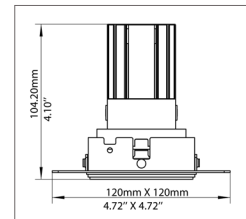

S SERIES – SQUARE TRIMS

S-500-11-11-TL | S-500-11-05-TL / Square Fixed Trim

TRIMLESS / REFLECTOR FINISH

- Matte White
  (11) Trimless or Reflector
- Chrome
  (05) Reflector

APERTURE
Ø 1.5" / 38.1mm

TRIMLESS
4.72" X 4.72" / 120 X 120mm

KITS MODEL CODES/ Chrome Reflector	
S-500-11-05-TL-9W-BR18-40K-40	
S-500-11-05-TL-9W-BR18-40K-20	
S-500-11-05-TL-9W-BR27-65K-40	
S-500-11-05-TL-9W-BR27-65K-20	

KITS MODEL CODES/ White Reflector	
S-500-11-11-TL-9W-BR18-40K-40	
S-500-11-11-TL-9W-BR18-40K-20	
S-500-11-11-TL-9W-BR27-65K-40	
S-500-11-11-TL-9W-BR27-65K-20	

OPTICS

S-540-11-11-TL | S-540-11-05-TL / Square Adjustable Trimless

TRIMLESS / REFLECTOR FINISH

- Matte White
  (11) Trimless or Reflector
- Chrome
  (05) Reflector

APERTURE
Ø 1.5" / 38.1mm

TRIMLESS
4.72" X 4.72" / 120 X 120mm

MODEL CODES/ Chrome Reflector	
S-540-11-05-TL-9W-BR18-40K-40	
S-540-11-05-TL-9W-BR18-40K-20	
S-540-11-05-TL-9W-BR27-65K-40	
S-540-11-05-TL-9W-BR27-65K-20	

KITS MODEL CODES/ White Reflector	
S-540-11-11-TL-9W-BR18-40K-40	
S-540-11-11-TL-9W-BR18-40K-20	
S-540-11-11-TL-9W-BR27-65K-40	
S-540-11-11-TL-9W-BR27-65K-20	

OPTICS

COMPATIBLE DECODER

COMPATIBLE POWER SUPPLY