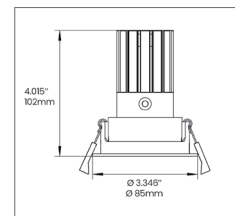

KITS MODEL CODES

S-200-11-11-9W-BR18-40K-40

S-200-11-11-9W-BR18-40K-20

S-200-11-11-9W-BR27-65K-40

S-200-11-11-9W-BR27-65K-20