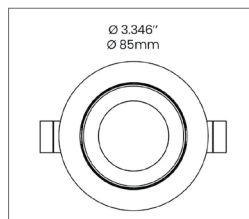

Wattage	9 Watts			
Color Temperature	1800K - 4000K		2700K - 6500K	
Beam Angle	20D	40D	20D	40D
Total Lumens	550 lm		650 lm	
LED CRI	≥95Ra			
Input Voltage	48 Volts RJ45			
LED	COB			
LM Rating	LM-80			
Trim Dimensions	Round Trim: Ø 3.38" / Ø 86mm Square Trim: 3.34" X 3.34" / 85 X 85mm			
Ceiling Cut-out	Round Trim: Ø 3.25" / Ø 83mm Square Trim: 3.21x3.21" / 81.7x81.7mm			
Certifications	cULus E476753, JA8 Title 24			
Compatible Decoder	DMX-SR-2112 Decoder			
Power Supply	PS-SR2112-96 - Power Supply 96W			
Working Temperature	-10C to 40C			
IP Grade	IP20 Standard			
Lifespan	50,000 Hours			
Warranty	5 Year Limited Warranty			

 Matte White
(11) Trim or Reflector

OPTICS

20 Degrees

40 Degrees

APERTURE

Ø 1.5" / 38.1mm

TRIM

Ø 3.346" / 85mm

 Chrome
(05) Reflector

OPTICS

20 Degrees

40 Degrees

APERTURE

Ø 1.5" / 38.1mm

TRIM

Ø 3.385" / 86mm

OVERALL DIMENSIONS

Length:	8 Inch / 203mm
Height:	5.85 Inch / 148.80mm
Width:	6.25 Inch / 158.75mm
Adjustable Brackets:	Max: 25 Inch / 635mm Min: 10 Inch / 254mm

PHOTOMETRIC INFORMATION / 20D

COLOR TEMPERATURE / 1800K - 4000K