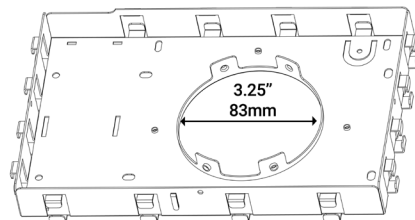

OPTICS

COMPATIBLE DECODER

DMX DECODER
DMX-SR-2112

COMPATIBLE POWER SUPPLY

POWER SUPPLY
PS-SR2112-96

HOUSING FOR ROUND TRIM

Housing - Round Trim	S-9W-HSG-RD
Ceiling Cut-out	Ø 3.25" / Ø 83mm
Ceiling Thickness	½" to 1 ½" / 12.7mm to 38.1mm

OVERALL DIMENSIONS

Length:	8 Inch / 203mm
Height:	5.85 Inch / 148.80mm
Width:	6.25 Inch / 158.75mm
Adjustable Brackets:	Max: 25 Inch / 635mm Min: 10 Inch / 254mm

HOUSING FOR SQUARE TRIM

Housing - Round Trim	S-9W-HSG-SQ
Ceiling Cut-out	3.21"x3.21" / 81.7x81.7mm
Ceiling Thickness	½" to 1 ½" / 12.7mm to 38.1mm

OVERALL DIMENSIONS

Length:	8 Inch / 203mm
Height:	5.85 Inch / 148.80mm
Width:	6.25 Inch / 158.75mm
Adjustable Brackets:	Max: 25 Inch / 635mm Min: 10 Inch / 254mm

PHOTOMETRIC INFORMATION / 20D

COLOR TEMPERATURE / 1800K - 4000K