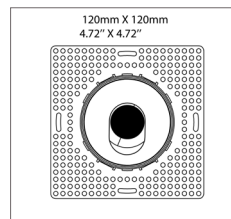

TRIMLESS / REFLECTOR FINISH

OPTICS