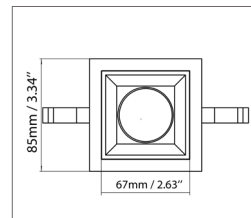

S SERIES - SQUARE TRIMS

S-500-11-11 | S-500-11-05 / Square Fixed Trim

OPTICS

20 Degrees

40 Degrees

TRIM / REFLECTOR FINISH

APERTURE

Ø 1.5" / 38.1mm

TRIM

3.34" X 3.34"
85 X 85mm

KITS MODEL CODES/ Chrome Reflector

S-500-11-05-9W-BR18-40K-40
S-500-11-05-9W-BR18-40K-20
S-500-11-05-9W-BR27-65K-40
S-500-11-05-9W-BR27-65K-20

KITS MODEL CODES/ White Reflector
S-500-11-11-9W-BR18-40K-40
S-500-11-11-9W-BR18-40K-20
S-500-11-11-9W-BR27-65K-40
S-500-11-11-9W-BR27-65K-20

S-540-11-11 | S-540-11-05 / Square Adjustable Trim

OPTICS

20 Degrees

40 Degrees

TRIM / REFLECTOR FINISH

APERTURE

Ø 1.5" / 38.1mm

TRIM

3.34" X 3.34"
85 X 85mm

KITS MODEL CODES/ Chrome Reflector

S-540-11-05-9W-BR18-40K-40
S-540-11-05-9W-BR18-40K-20
S-540-11-05-9W-BR27-65K-40
S-540-11-05-9W-BR27-65K-20

KITS MODEL CODES/ White Reflector
S-540-11-11-9W-BR18-40K-40
S-540-11-11-9W-BR18-40K-20
S-540-11-11-9W-BR27-65K-40
S-540-11-11-9W-BR27-65K-20