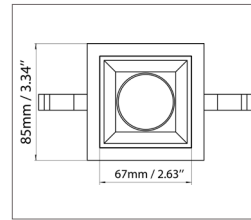

S SERIES - SQUARE TRIMS

S-500-11-11 | S-500-11-05 / Square Fixed Trim

OPTICS

20 Degrees

40 Degrees

TRIM / REFLECTOR FINISH

APERTURE

Ø 1.5" / 38.1mm

TRIM

3.34" X 3.34"
85 X 85mm

KITS MODEL CODES/ Chrome Reflector

S-500-11-05-9W-BR18-40K-40
S-500-11-05-9W-BR18-40K-20
S-500-11-05-9W-BR27-65K-40
S-500-11-05-9W-BR27-65K-20

KITS MODEL CODES/ White Reflector
S-500-11-11-9W-BR18-40K-40
S-500-11-11-9W-BR18-40K-20
S-500-11-11-9W-BR27-65K-40
S-500-11-11-9W-BR27-65K-20

S-540-11-11 | S-540-11-05 / Square Adjustable Trim

OPTICS

20 Degrees

40 Degrees

TRIM / REFLECTOR FINISH

APERTURE

Ø 1.5" / 38.1mm

TRIM

3.34" X 3.34"
85 X 85mm

KITS MODEL CODES/ Chrome Reflector

S-540-11-05-9W-BR18-40K-40
S-540-11-05-9W-BR18-40K-20
S-540-11-05-9W-BR27-65K-40
S-540-11-05-9W-BR27-65K-20

KITS MODEL CODES/ White Reflector
S-540-11-11-9W-BR18-40K-40
S-540-11-11-9W-BR18-40K-20
S-540-11-11-9W-BR27-65K-40
S-540-11-11-9W-BR27-65K-20