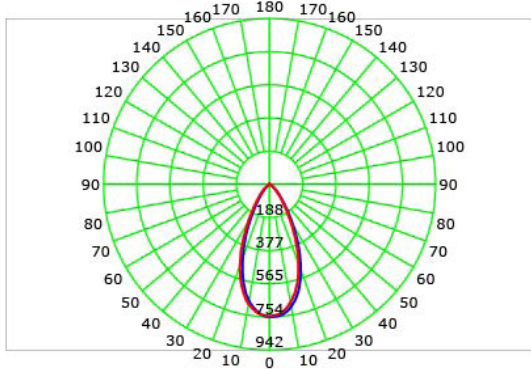

OVERALL DIMENSIONS

Length:	8 Inch / 203mm
Height:	5.85 Inch / 148.80mm
Width:	6.25 Inch / 158.75mm
Adjustable Brackets:	Max: 25 Inch / 635mm Min: 10 Inch / 254mm

PHOTOMETRIC INFORMATION / 20D

COLOR TEMPERATURE / 1800K - 4000K

Luminous Intensity Distribution Curve

Illuminance at a Distance

COLOR TEMPERATURE / 2700K - 6500K

Luminous Intensity Distribution Curve

Illuminance at a Distance

PHOTOMETRIC INFORMATION / 40D

COLOR TEMPERATURE / 1800K - 4000K

Luminous Intensity Distribution Curve

Illuminance at a Distance

COLOR TEMPERATURE / 2700K - 6500K

Luminous Intensity Distribution Curve

Illuminance at a Distance