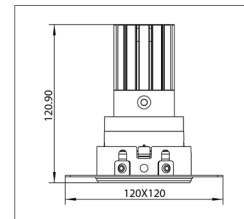

KITS MODEL CODES / Chrome Reflector
S-340-11-05-TL-9W-BR18-40K-40
S-340-11-05-TL-9W-BR18-40K-20
S-340-11-05-TL-9W-BR27-65K-40
S-340-11-05-TL-9W-BR27-65K-20

KITS MODEL CODES / White Reflector
S-340-11-11-TL-9W-BR18-40K-40
S-340-11-11-TL-9W-BR18-40K-20
S-340-11-11-TL-9W-BR27-65K-40
S-340-11-11-TL-9W-BR27-65K-20