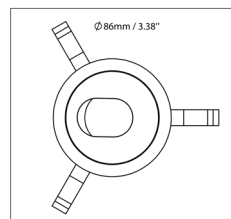

TRIM

Ø 3.38" / 86mm

KITS MODEL CODES

S-350-11-11-9W-BR18-40K-40

S-350-11-11-9W-BR18-40K-20

S-350-11-11-9W-BR27-65K-40

S-350-11-11-9W-BR27-65K-20

S-360-11-11 / Round Adjustable Trim

TRIM FINISH

Matte White
(11) Trim or Reflector

OPTICS

20 Degrees

40 Degrees

APERTURE

Ø 1.06" / 22.7mm

TRIM