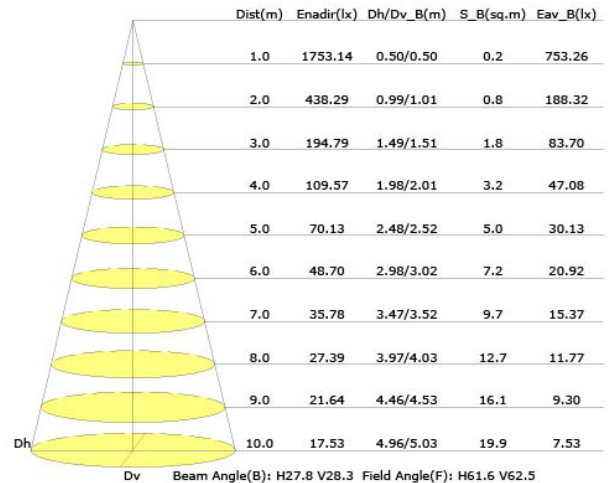

OVERALL DIMENSIONS

Length:	8 Inch / 203mm
Height:	5.85 Inch / 148.80mm
Width:	6.25 Inch / 158.75mm
Adjustable Brackets:	Max: 25 Inch / 635mm Min: 10 Inch / 254mm

PHOTOMETRIC INFORMATION / 20D

COLOR TEMPERATURE / 1800K - 4000K

Luminous Intensity Distribution Curve

Illuminance at a Distance

COLOR TEMPERATURE / 2700K - 6500K

Luminous Intensity Distribution Curve

Illuminance at a Distance

PHOTOMETRIC INFORMATION / 40D

COLOR TEMPERATURE / 1800K - 4000K

Luminous Intensity Distribution Curve

Illuminance at a Distance

COLOR TEMPERATURE / 2700K - 6500K

Luminous Intensity Distribution Curve

Illuminance at a Distance