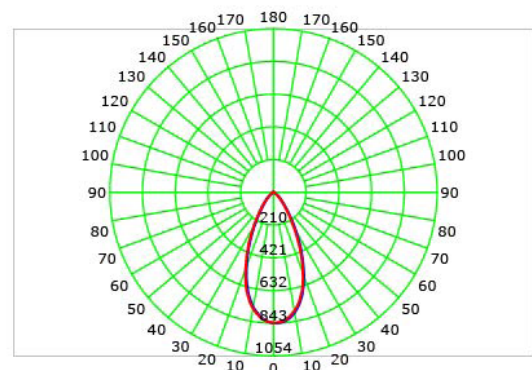

OVERALL DIMENSIONS

Length:	8 Inch / 203mm
Height:	5.85 Inch / 148.80mm
Width:	6.25 Inch / 158.75mm
Adjustable Brackets:	Max: 25 Inch / 635mm Min: 10 Inch / 254mm

PHOTOMETRIC INFORMATION / 20D

COLOR TEMPERATURE / 1800K - 4000K

Luminous Intensity Distribution Curve

Illuminance at a Distance

COLOR TEMPERATURE / 2700K - 6500K

Luminous Intensity Distribution Curve

Illuminance at a Distance

PHOTOMETRIC INFORMATION / 40D

COLOR TEMPERATURE / 1800K - 4000K

Luminous Intensity Distribution Curve

Illuminance at a Distance

COLOR TEMPERATURE / 2700K - 6500K

Luminous Intensity Distribution Curve

Illuminance at a Distance