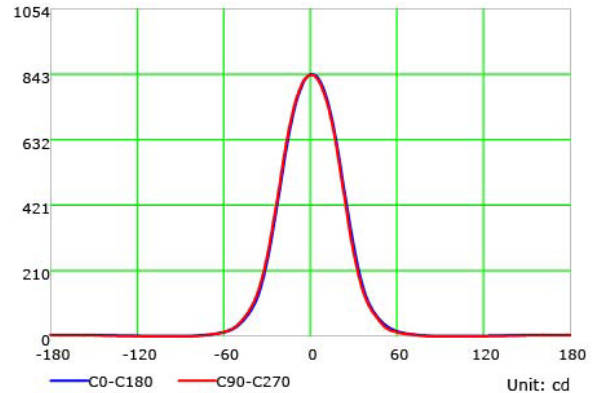

Luminous Intensity Distribution Curve

Illuminance at a Distance

COLOR TEMPERATURE / 2700K - 6500K

Luminous Intensity Distribution Curve

Illuminance at a Distance

PHOTOMETRIC INFORMATION / 40D

COLOR TEMPERATURE / 1800K - 4000K

Luminous Intensity Distribution Curve

Illuminance at a Distance

COLOR TEMPERATURE / 2700K - 6500K

Luminous Intensity Distribution Curve

Illuminance at a Distance