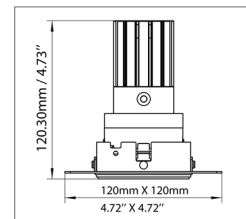

S SERIES – SQUARE TRIMS

S-500-11-11-TL | S-500-11-05-TL / Square Fixed Trim

TRIMLESS / REFLECTOR FINISH

- Matte White
  (11) Trimless or Reflector
- Chrome
  (05) Reflector

APERTURE
Ø 1.5" / 38.1mm

TRIMLESS
4.72" X 4.72" / 120 X 120mm

KITS MODEL CODES/ Chrome Reflector	
S-500-11-05-TL-9W-BR18-40K-40	
S-500-11-05-TL-9W-BR18-40K-20	
S-500-11-05-TL-9W-BR27-65K-40	
S-500-11-05-TL-9W-BR27-65K-20	

KITS MODEL CODES/ White Reflector	
S-500-11-11-TL-9W-BR18-40K-40	
S-500-11-11-TL-9W-BR18-40K-20	
S-500-11-11-TL-9W-BR27-65K-40	
S-500-11-11-TL-9W-BR27-65K-20	

OPTICS

S-540-11-11-TL | S-540-11-05-TL / Square Adjustable Trimless

TRIMLESS / REFLECTOR FINISH

- Matte White
  (11) Trimless or Reflector
- Chrome
  (05) Reflector

APERTURE
Ø 1.5" / 38.1mm

TRIMLESS
4.72" X 4.72" / 120 X 120mm

MODEL CODES/ Chrome Reflector	
S-540-11-05-TL-9W-BR18-40K-40	
S-540-11-05-TL-9W-BR18-40K-20	
S-540-11-05-TL-9W-BR27-65K-40	
S-540-11-05-TL-9W-BR27-65K-20	

KITS MODEL CODES/ White Reflector	
S-540-11-11-TL-9W-BR18-40K-40	
S-540-11-11-TL-9W-BR18-40K-20	
S-540-11-11-TL-9W-BR27-65K-40	
S-540-11-11-TL-9W-BR27-65K-20	

OPTICS

COMPATIBLE DECODER

COMPATIBLE POWER SUPPLY