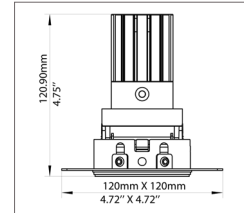

S-360-11-11-TL / Round Adjustable Trimless

TRIMLESS / REFLECTOR FINISH

OPTICS

APERTURE
Ø 1.06" / 22.7mm

TRIMLESS
4.72" X 4.72" / 120 X 120mm

KITS MODEL CODES
S-360-11-11-TL-9W-BR18-40K-40
S-360-11-11-TL-9W-BR18-40K-20
S-360-11-11-TL-9W-BR27-65K-40
S-360-11-11-TL-9W-BR27-65K-20

OVERALL DIMENSIONS

Length:	8 Inch / 203mm
Height:	5.85 Inch / 148.80mm
Width:	6.25 Inch / 158.75mm
Adjustable Brackets:	Max: 25 Inch / 635mm Min: 10 Inch / 254mm

PHOTOMETRIC INFORMATION / 20D

COLOR TEMPERATURE / 1800K - 4000K