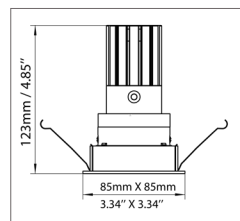

KITS MODEL CODES/ Chrome Reflector

S-540-11-05-9W-BR18-40K-40
S-540-11-05-9W-BR18-40K-20
S-540-11-05-9W-BR27-65K-40
S-540-11-05-9W-BR27-65K-20

KITS MODEL CODES/ White Reflector
S-540-11-11-9W-BR18-40K-40
S-540-11-11-9W-BR18-40K-20
S-540-11-11-9W-BR27-65K-40
S-540-11-11-9W-BR27-65K-20