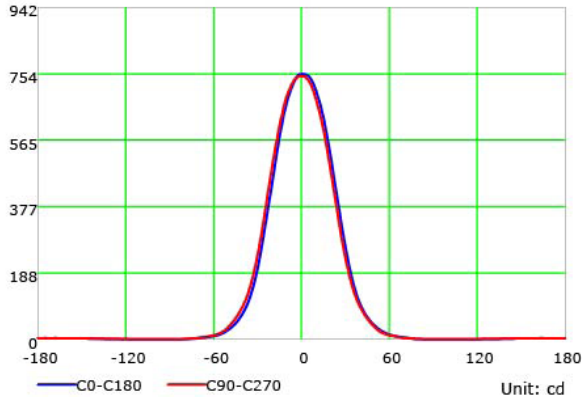

Luminous Intensity Distribution Curve

Illuminance at a Distance

COLOR TEMPERATURE / 2700K - 6500K

Luminous Intensity Distribution Curve

Illuminance at a Distance

PHOTOMETRIC INFORMATION / 40D

COLOR TEMPERATURE / 1800K - 4000K

Luminous Intensity Distribution Curve

Illuminance at a Distance

COLOR TEMPERATURE / 2700K - 6500K

Luminous Intensity Distribution Curve

Illuminance at a Distance