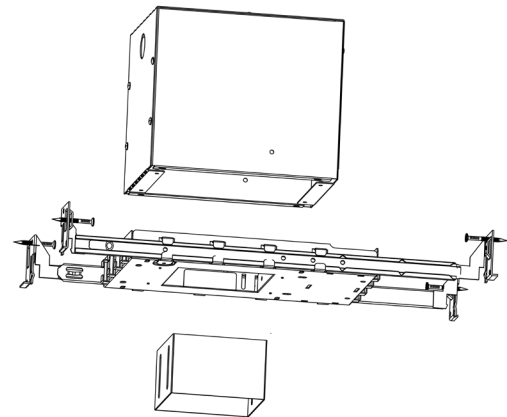

OVERALL DIMENSIONS

Length:	8 Inch / 203mm
Height:	5.85 Inch / 148.80mm
Width:	6.25 Inch / 158.75mm
Adjustable Brackets:	Max: 25 Inch / 635mm Min: 10 Inch / 254mm

HOUSING FOR SQUARE TRIM

Housing - Round Trim	S-9W-HSG-SQ
Ceiling Cut-out	3.21"x3.21" / 81.7x81.7mm
Ceiling Thickness	½" to 1 ½" / 12.7mm to 38.1mm

OVERALL DIMENSIONS

Length:	8 Inch / 203mm
Height:	5.85 Inch / 148.80mm
Width:	6.25 Inch / 158.75mm
Adjustable Brackets:	Max: 25 Inch / 635mm Min: 10 Inch / 254mm

PHOTOMETRIC INFORMATION / 20D

COLOR TEMPERATURE / 1800K - 4000K