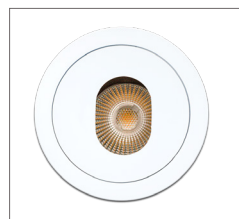

TRIM

Ø 3.38" / 86mm

KITS MODEL CODES

S-350-11-11-9W-BR18-40K-40

S-350-11-11-9W-BR18-40K-20

S-350-11-11-9W-BR27-65K-40

S-350-11-11-9W-BR27-65K-20

S-360-11-11 / Round Adjustable Trim