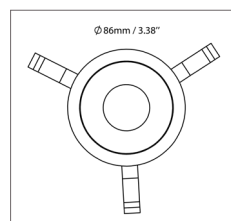

40 Degrees

APERTURE

Ø 1.75" / 44.45mm

TRIM

Ø 3.38" / 86mm

KITS MODEL CODES / Chrome Reflector

S-340-11-05-9W-BR18-40K-40

S-340-11-05-9W-BR18-40K-20

S-350-11-11 / Round Adjustable Trim

TRIM FINISH

Matte White
(11) Trim or Reflector

OPTICS

20 Degrees

40 Degrees

APERTURE

Ø 1.25" / 31.75mm