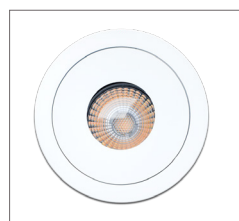

S-350-11-11 / Round Adjustable Trim

TRIM FINISH

Matte White
(11) Trim or Reflector

OPTICS

20 Degrees

40 Degrees

APERTURE

Ø 1.25" / 31.75mm