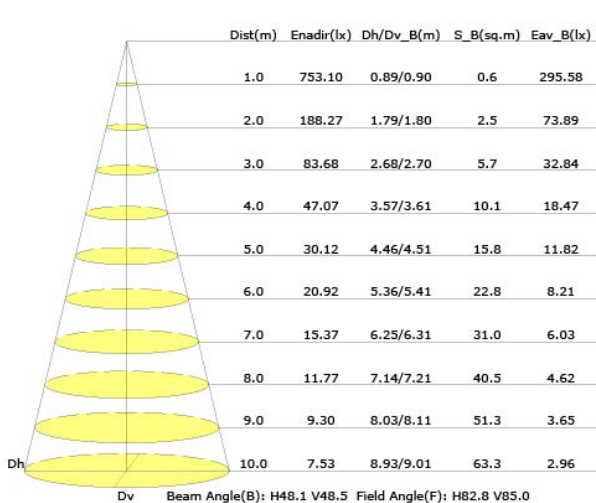

OVERALL DIMENSIONS

Length:	8 Inch / 203mm
Height:	5.85 Inch / 148.80mm
Width:	6.25 Inch / 158.75mm
Adjustable Brackets:	Max: 25 Inch / 635mm Min: 10 Inch / 254mm

PHOTOMETRIC INFORMATION / 20D

COLOR TEMPERATURE / 1800K - 4000K

Luminous Intensity Distribution Curve

Illuminance at a Distance

COLOR TEMPERATURE / 2700K - 6500K

Luminous Intensity Distribution Curve

Illuminance at a Distance

PHOTOMETRIC INFORMATION / 40D

COLOR TEMPERATURE / 1800K - 4000K

Luminous Intensity Distribution Curve

Illuminance at a Distance

COLOR TEMPERATURE / 2700K - 6500K

Luminous Intensity Distribution Curve

Illuminance at a Distance