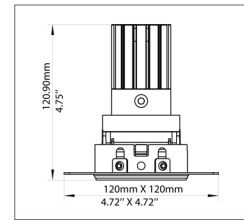

S-350-11-11-TL / Round Adjustable Trimless

TRIMLESS / REFLECTOR FINISH

OPTICS

APERTURE
Ø 1.25" / 31.75mm

TRIMLESS
4.72" X 4.72" / 120 X 120mm

KITS MODEL CODES
S-350-11-11-TL-9W-BR18-40K-40
S-350-11-11-TL-9W-BR18-40K-20
S-350-11-11-TL-9W-BR27-65K-40
S-350-11-11-TL-9W-BR27-65K-20

OVERALL DIMENSIONS

Length:	8 Inch / 203mm
Height:	5.85 Inch / 148.80mm
Width:	6.25 Inch / 158.75mm
Adjustable Brackets:	Max: 25 Inch / 635mm Min: 10 Inch / 254mm

PHOTOMETRIC INFORMATION / 20D

COLOR TEMPERATURE / 1800K - 4000K