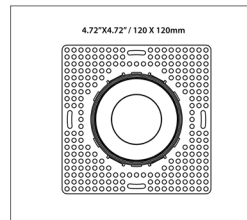

S SERIES – ROUND TRIMS

S-350-11-11 / Round Adjustable Trim

TRIM FINISH

Matte White
(11) Trim or Reflector

OPTICS

20 Degrees

40 Degrees

APERTURE

Ø 1.25" / 31.75mm

TRIM

Ø 3.38" / 86mm

KITS MODEL CODES

S-350-11-11-9W-BR18-40K-40

S-350-11-11-9W-BR18-40K-20

S-350-11-11-9W-BR27-65K-40

S-350-11-11-9W-BR27-65K-20

S-360-11-11 / Round Adjustable Trim

TRIM FINISH

Matte White
(11) Trim or Reflector

OPTICS

20 Degrees

40 Degrees

APERTURE

Ø 1.06" / 22.7mm

TRIM

Ø 3.385" / 86mm

KITS MODEL CODES

S-360-11-11-9W-BR18-40K-40

S-360-11-11-9W-BR18-40K-20

S-360-11-11-9W-BR27-65K-40

S-360-11-11-9W-BR27-65K-20

S SERIES – ROUND TRIMLESS

S-300-11-11-TL | S-300-11-05-TL / Round Fixed Trimless

TRIMLESS / REFLECTOR FINISH

Matte White
(11) Trimless or Reflector

Chrome
(05) Reflector

OPTICS

KITS MODEL CODES / Chrome Reflector

S-300-11-05-TL-9W-BR18-40K-40

S-300-11-05-TL-9W-BR18-40K-20

S-300-11-05-TL-9W-BR27-65K-40

S-300-11-05-TL-9W-BR27-65K-20

APERTURE

Ø 1.5" / 38.1mm

TRIMLESS

4.72" X 4.72" / 120 X 120mm

KITS MODEL CODES / White Reflector

S-300-11-11-TL-9W-BR18-40K-40

S-300-11-11-TL-9W-BR18-40K-20

S-300-11-11-TL-9W-BR27-65K-40

S-300-11-11-TL-9W-BR27-65K-20