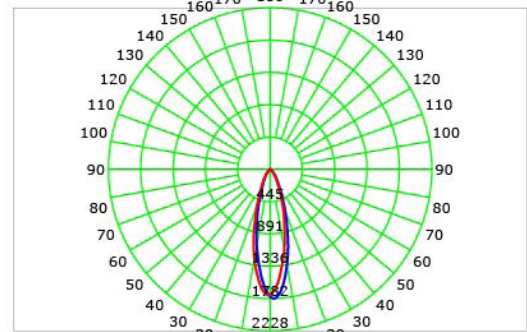

OVERALL DIMENSIONS

Length:	8 Inch / 203mm
Height:	5.85 Inch / 148.80mm
Width:	6.25 Inch / 158.75mm
Adjustable Brackets:	Max: 25 Inch / 635mm Min: 10 Inch / 254mm

PHOTOMETRIC INFORMATION / 20D

COLOR TEMPERATURE / 1800K - 4000K

Luminous Intensity Distribution Curve

Illuminance at a Distance

COLOR TEMPERATURE / 2700K - 6500K

Luminous Intensity Distribution Curve

Illuminance at a Distance

PHOTOMETRIC INFORMATION / 40D

COLOR TEMPERATURE / 1800K - 4000K

Luminous Intensity Distribution Curve

Illuminance at a Distance

COLOR TEMPERATURE / 2700K - 6500K

Luminous Intensity Distribution Curve

Illuminance at a Distance