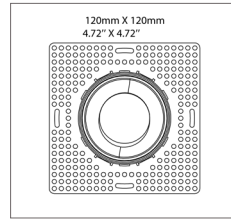

APERTURE
Ø 1.75" / 44.45mm

TRIMLESS
4.72" X 4.72" / 120 X 120mm