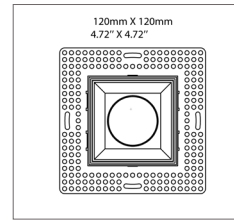

S SERIES – SQUARE TRIMS

S-500-11-11-TL | S-500-11-05-TL / Square Fixed Trim

TRIMLESS / REFLECTOR FINISH

-  Matte White
(11) Trimless or Reflector
-  Chrome
(05) Reflector

APERTURE
Ø 1.5" / 38.1mm

TRIMLESS
4.72" X 4.72" / 120 X 120mm

OVERALL DIMENSIONS

Length:	8 Inch / 203mm
Height:	5.85 Inch / 148.80mm
Width:	6.25 Inch / 158.75mm
Adjustable Brackets:	Max: 25 Inch / 635mm Min: 10 Inch / 254mm

PHOTOMETRIC INFORMATION / 20D

COLOR TEMPERATURE / 1800K - 4000K