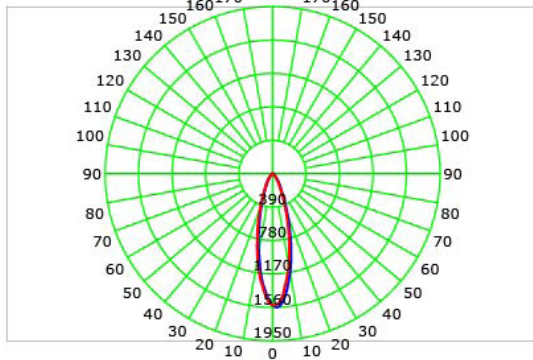

OVERALL DIMENSIONS

Length:	8 Inch / 203mm
Height:	5.85 Inch / 148.80mm
Width:	6.25 Inch / 158.75mm
Adjustable Brackets:	Max: 25 Inch / 635mm Min: 10 Inch / 254mm

HOUSING FOR SQUARE TRIM

Housing - Round Trim	S-9W-HSG-SQ
Ceiling Cut-out	3.21"x3.21" / 81.7x81.7mm
Ceiling Thickness	½" to 1 ½" / 12.7mm to 38.1mm

OVERALL DIMENSIONS

Length:	8 Inch / 203mm
Height:	5.85 Inch / 148.80mm
Width:	6.25 Inch / 158.75mm
Adjustable Brackets:	Max: 25 Inch / 635mm Min: 10 Inch / 254mm

PHOTOMETRIC INFORMATION / 20D

COLOR TEMPERATURE / 1800K - 4000K

Luminous Intensity Distribution Curve

Illuminance at a Distance

COLOR TEMPERATURE / 2700K - 6500K

Luminous Intensity Distribution Curve

Illuminance at a Distance

PHOTOMETRIC INFORMATION / 40D

COLOR TEMPERATURE / 1800K - 4000K