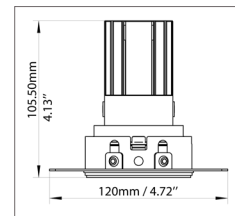

KITS MODEL CODES / White Reflector

S-300-11-11-TL-9W-BR18-40K-40

S-300-11-11-TL-9W-BR18-40K-20

S-300-11-11-TL-9W-BR27-65K-40

S-300-11-11-TL-9W-BR27-65K-20