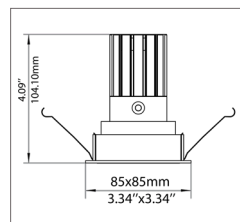

S SERIES - SQUARE TRIMS

S-500-11-11 | S-500-11-05 / Square Fixed Trim

OPTICS

20 Degrees

40 Degrees

TRIM / REFLECTOR FINISH

APERTURE

Ø 1.5" / 38.1mm

S-540-11-11 | S-540-11-05 / Square Adjustable Trim

OPTICS

20 Degrees

40 Degrees

TRIM / REFLECTOR FINISH

APERTURE

Ø 1.5" / 38.1mm

TRIM

OVERALL DIMENSIONS

Length:	8 Inch / 203mm
Height:	5.85 Inch / 148.80mm
Width:	6.25 Inch / 158.75mm
Adjustable Brackets:	Max: 25 Inch / 635mm Min: 10 Inch / 254mm

PHOTOMETRIC INFORMATION / 20D

COLOR TEMPERATURE / 1800K - 4000K