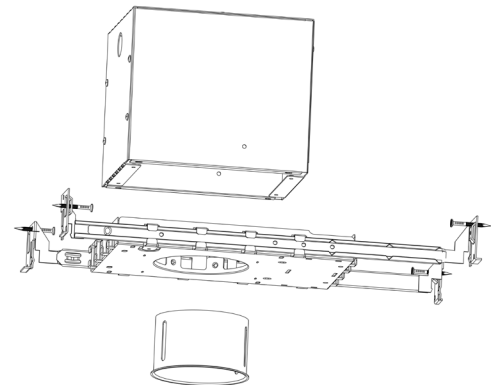

OPTICS

COMPATIBLE DECODER

DMX DECODER
DMX-SR-2112

COMPATIBLE POWER SUPPLY

POWER SUPPLY
PS-SR2112-96

HOUSING FOR ROUND TRIM

Housing - Round Trim	S-9W-HSG-RD
Ceiling Cut-out	Ø 3.25" / Ø 83mm
Ceiling Thickness	½" to 1 ½" / 12.7mm to 38.1mm

OVERALL DIMENSIONS

Length:	8 Inch / 203mm
Height:	5.85 Inch / 148.80mm
Width:	6.25 Inch / 158.75mm
Adjustable Brackets:	Max: 25 Inch / 635mm Min: 10 Inch / 254mm

HOUSING FOR SQUARE TRIM

Housing - Round Trim	S-9W-HSG-SQ
Ceiling Cut-out	3.21"x3.21" / 81.7x81.7mm
Ceiling Thickness	½" to 1 ½" / 12.7mm to 38.1mm

OVERALL DIMENSIONS

Length:	8 Inch / 203mm
Height:	5.85 Inch / 148.80mm
Width:	6.25 Inch / 158.75mm
Adjustable Brackets:	Max: 25 Inch / 635mm Min: 10 Inch / 254mm

PHOTOMETRIC INFORMATION / 20D

COLOR TEMPERATURE / 1800K - 4000K