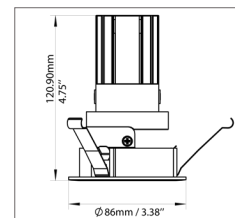

Ø 3.385" / 86mm

KITS MODEL CODES

S-360-11-11-9W-BR18-40K-40

S-360-11-11-9W-BR18-40K-20

S-360-11-11-9W-BR27-65K-40

S-360-11-11-9W-BR27-65K-20

S SERIES – ROUND TRIMLESS

S-300-11-11-TL | S-300-11-05-TL / Round Fixed Trimless

OVERALL DIMENSIONS

Length:	8 Inch / 203mm
Height:	5.85 Inch / 148.80mm
Width:	6.25 Inch / 158.75mm
Adjustable Brackets:	Max: 25 Inch / 635mm Min: 10 Inch / 254mm

PHOTOMETRIC INFORMATION / 20D

COLOR TEMPERATURE / 1800K - 4000K