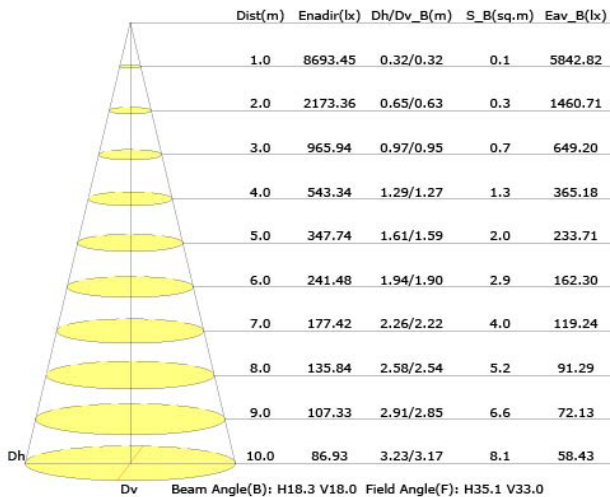

SPECIFICATIONS

Wattage	16 Watts (two channels)			
Color Temperature	1800K - 4000K		2700K - 6500K	
Beam Angle	20D	40D	20D	40D
Total Lumens	1200 lm	1250 lm	1300 lm	1400 lm
LED CRI	≥95Ra			
Input Voltage	48 Volts RJ45			
LED	COB			
LM Rating	LM-80			
Bulb Dimension	Ø 4" / Ø 101.6mm			
Adjustable Tube	2 Meters & 3 Meters			
Certifications	cULus E476753, JA8 Title 24			
Compatible Decoder	DMX-SR-2112 Decoder			
Power Supply	PS-SR2112-96 - Power Supply 96W			
Working Temperature	-10C to 40C			
IP Grade	IP20 Standard			
Life Span	50,000 Hours			
Warranty	5 Year Limited Warranty			

www.colorbeamlighting.com

PHOTOMETRIC INFORMATION / 20D

COLOR TEMPERATURE / 1800K - 4000K

Luminous Intensity Distribution Curve

Illuminance at a Distance

COLOR TEMPERATURE / 2700K - 6500K

Luminous Intensity Distribution Curve

Illuminance at a Distance

PHOTOMETRIC INFORMATION / 40D

COLOR TEMPERATURE / 1800K - 4000K

Luminous Intensity Distribution Curve

Illuminance at a Distance

COLOR TEMPERATURE / 2700K - 6500K

Luminous Intensity Distribution Curve