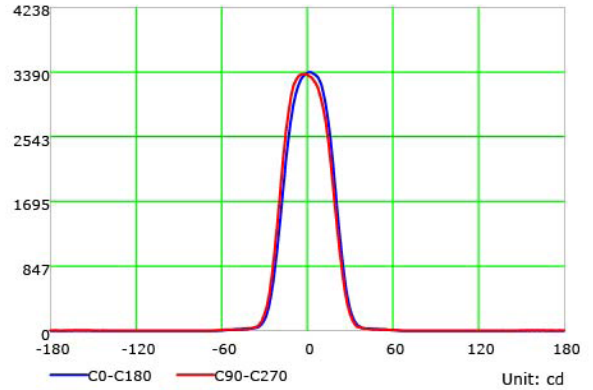

SPECIFICATIONS

Wattage	16 Watts (two channels)			
Color Temperature	1800K - 4000K		2700K - 6500K	
Beam Angle	20D	40D	20D	40D
Total Lumens	1200 lm	1250 lm	1300 lm	1400 lm
LED CRI	≥95Ra			
Input Voltage	48 Volts RJ45			
LED	COB			
LM Rating	LM-80			
Bulb Dimension	Ø 4" / Ø 101.6mm			
Adjustable Tube	2 Meters & 3 Meters			
Certifications	cULus E476753, JA8 Title 24			
Compatible Decoder	DMX-SR-2112 Decoder			
Power Supply	PS-SR2112-96 - Power Supply 96W			
Working Temperature	-10C to 40C			
IP Grade	IP20 Standard			
Life Span	50,000 Hours			
Warranty	5 Year Limited Warranty			

www.colorbeamlighting.com

PHOTOMETRIC INFORMATION / 20D

COLOR TEMPERATURE / 1800K - 4000K

Luminous Intensity Distribution Curve

Illuminance at a Distance

COLOR TEMPERATURE / 2700K - 6500K

Luminous Intensity Distribution Curve

Illuminance at a Distance

PHOTOMETRIC INFORMATION / 40D

COLOR TEMPERATURE / 1800K - 4000K

Luminous Intensity Distribution Curve

Illuminance at a Distance

COLOR TEMPERATURE / 2700K - 6500K

Luminous Intensity Distribution Curve

Illuminance at a Distance