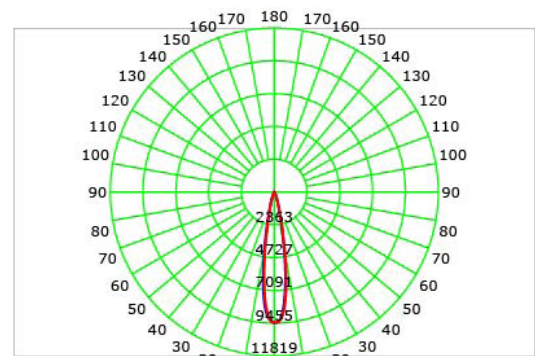

SPECIFICATIONS

Wattage	16 Watts (two channels)			
Color Temperature	1800K - 4000K		2700K - 6500K	
Beam Angle	20D	40D	20D	40D
Total Lumens	1200 lm	1250 lm	1300 lm	1400 lm
LED CRI	≥95Ra			
Input Voltage	48 Volts RJ45			
LED	COB			
LM Rating	LM-80			
Bulb Dimension	Ø 4" / Ø 101.6mm			
Adjustable Tube	2 Meters & 3 Meters			
Certifications	cULus E476753, JA8 Title 24			
Compatible Decoder	DMX-SR-2112 Decoder			
Power Supply	PS-SR2112-96 - Power Supply 96W			
Working Temperature	-10C to 40C			
IP Grade	IP20 Standard			
Life Span	50,000 Hours			
Warranty	5 Year Limited Warranty			

www.colorbeamlighting.com

PHOTOMETRIC INFORMATION / 20D

COLOR TEMPERATURE / 1800K - 4000K

Luminous Intensity Distribution Curve

Illuminance at a Distance

COLOR TEMPERATURE / 2700K - 6500K

Luminous Intensity Distribution Curve

Illuminance at a Distance

PHOTOMETRIC INFORMATION / 40D

COLOR TEMPERATURE / 1800K - 4000K

Luminous Intensity Distribution Curve

Illuminance at a Distance

COLOR TEMPERATURE / 2700K - 6500K

Luminous Intensity Distribution Curve