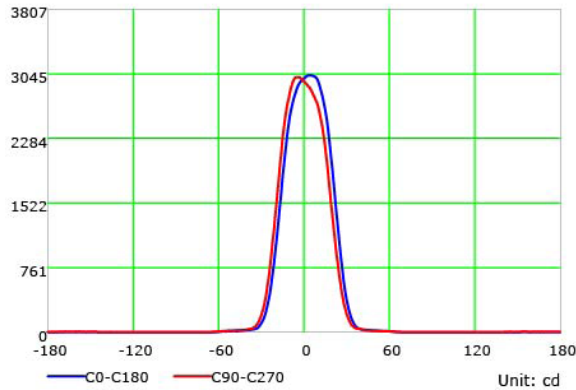

SPECIFICATIONS

Wattage	16 Watts (two channels)			
Color Temperature	1800K - 4000K		2700K - 6500K	
Beam Angle	20D	40D	20D	40D
Total Lumens	1200 lm	1250 lm	1300 lm	1400 lm
LED CRI	≥95Ra			
Input Voltage	48 Volts RJ45			
LED	COB			
LM Rating	LM-80			
Bulb Dimension	Ø 4" / Ø 101.6mm			
Adjustable Tube	2 Meters & 3 Meters			
Certifications	cULus E476753, JA8 Title 24			
Compatible Decoder	DMX-SR-2112 Decoder			
Power Supply	PS-SR2112-96 - Power Supply 96W			
Working Temperature	-10C to 40C			
IP Grade	IP20 Standard			
Life Span	50,000 Hours			
Warranty	5 Year Limited Warranty			

www.colorbeamlighting.com

PHOTOMETRIC INFORMATION / 20D

COLOR TEMPERATURE / 1800K - 4000K

Luminous Intensity Distribution Curve

Illuminance at a Distance

COLOR TEMPERATURE / 2700K - 6500K

Luminous Intensity Distribution Curve

Illuminance at a Distance

PHOTOMETRIC INFORMATION / 40D

COLOR TEMPERATURE / 1800K - 4000K

Luminous Intensity Distribution Curve

Illuminance at a Distance

COLOR TEMPERATURE / 2700K - 6500K

Luminous Intensity Distribution Curve