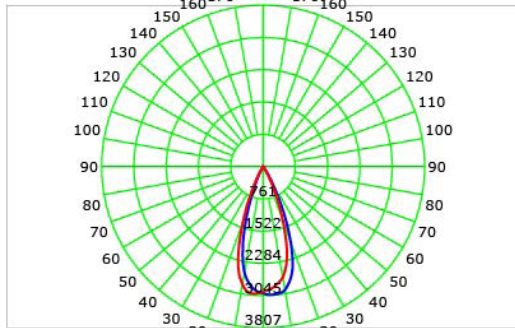

SPECIFICATIONS

Wattage	16 Watts (two channels)			
Color Temperature	1800K - 4000K		2700K - 6500K	
Beam Angle	20D	40D	20D	40D
Total Lumens	1200 lm	1250 lm	1300 lm	1400 lm
LED CRI	≥95Ra			
Input Voltage	48 Volts RJ45			
LED	COB			
LM Rating	LM-80			
Bulb Dimension	Ø 4" / Ø 101.6mm			
Adjustable Tube	2 Meters & 3 Meters			
Certifications	cULus E476753, JA8 Title 24			
Compatible Decoder	DMX-SR-2112 Decoder			
Power Supply	PS-SR2112-96 - Power Supply 96W			
Working Temperature	-10C to 40C			
IP Grade	IP20 Standard			
Life Span	50,000 Hours			
Warranty	5 Year Limited Warranty			

www.colorbeamlighting.com

PHOTOMETRIC INFORMATION / 20D

COLOR TEMPERATURE / 1800K - 4000K

Luminous Intensity Distribution Curve

Illuminance at a Distance

COLOR TEMPERATURE / 2700K - 6500K

Luminous Intensity Distribution Curve

Illuminance at a Distance

PHOTOMETRIC INFORMATION / 40D

COLOR TEMPERATURE / 1800K - 4000K

Luminous Intensity Distribution Curve

Illuminance at a Distance

COLOR TEMPERATURE / 2700K - 6500K

Luminous Intensity Distribution Curve