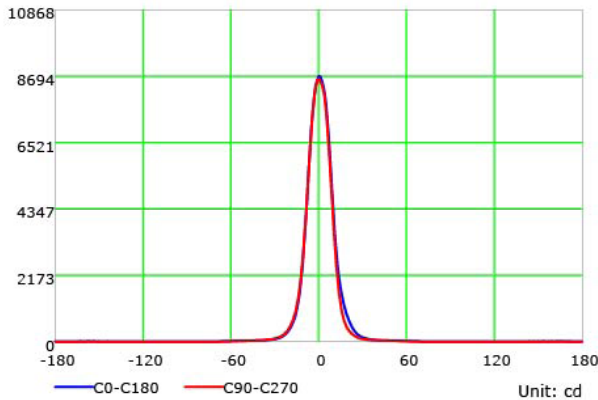

SPECIFICATIONS

Wattage	16 Watts (two channels)			
Color Temperature	1800K - 4000K		2700K - 6500K	
Beam Angle	20D	40D	20D	40D
Total Lumens	1200 lm	1250 lm	1300 lm	1400 lm
LED CRI	≥95Ra			
Input Voltage	48 Volts RJ45			
LED	COB			
LM Rating	LM-80			
Bulb Dimension	Ø 4" / Ø 101.6mm			
Adjustable Tube	2 Meters & 3 Meters			
Certifications	cULus E476753, JA8 Title 24			
Compatible Decoder	DMX-SR-2112 Decoder			
Power Supply	PS-SR2112-96 - Power Supply 96W			
Working Temperature	-10C to 40C			
IP Grade	IP20 Standard			
Life Span	50,000 Hours			
Warranty	5 Year Limited Warranty			

www.colorbeamlighting.com

PHOTOMETRIC INFORMATION / 20D

COLOR TEMPERATURE / 1800K - 4000K

Luminous Intensity Distribution Curve

Illuminance at a Distance

COLOR TEMPERATURE / 2700K - 6500K

Luminous Intensity Distribution Curve

Illuminance at a Distance

PHOTOMETRIC INFORMATION / 40D

COLOR TEMPERATURE / 1800K - 4000K

Luminous Intensity Distribution Curve

Illuminance at a Distance

COLOR TEMPERATURE / 2700K - 6500K

Luminous Intensity Distribution Curve