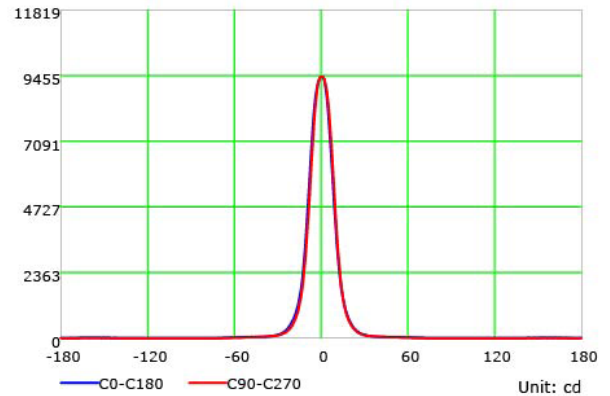

SPECIFICATIONS

Wattage	16 Watts (two channels)			
Color Temperature	1800K - 4000K		2700K - 6500K	
Beam Angle	20D	40D	20D	40D
Total Lumens	1200 lm	1250 lm	1300 lm	1400 lm
LED CRI	≥95Ra			
Input Voltage	48 Volts RJ45			
LED	COB			
LM Rating	LM-80			
Bulb Dimension	Ø 4" / Ø 101.6mm			
Adjustable Tube	2 Meters & 3 Meters			
Certifications	cULus E476753, JA8 Title 24			
Compatible Decoder	DMX-SR-2112 Decoder			
Power Supply	PS-SR2112-96 - Power Supply 96W			
Working Temperature	-10C to 40C			
IP Grade	IP20 Standard			
Life Span	50,000 Hours			
Warranty	5 Year Limited Warranty			

www.colorbeamlighting.com

PHOTOMETRIC INFORMATION / 20D

COLOR TEMPERATURE / 1800K - 4000K

Luminous Intensity Distribution Curve

Illuminance at a Distance

COLOR TEMPERATURE / 2700K - 6500K

Luminous Intensity Distribution Curve

Illuminance at a Distance

PHOTOMETRIC INFORMATION / 40D

COLOR TEMPERATURE / 1800K - 4000K

Luminous Intensity Distribution Curve

Illuminance at a Distance

COLOR TEMPERATURE / 2700K - 6500K

Luminous Intensity Distribution Curve