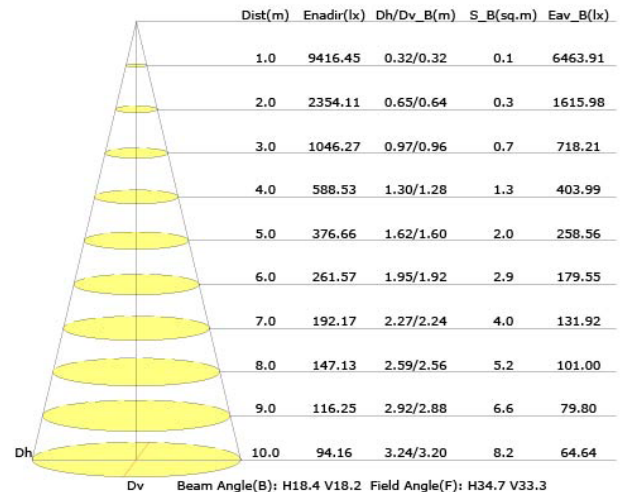

SPECIFICATIONS

Wattage	16 Watts (two channels)			
Color Temperature	1800K - 4000K		2700K - 6500K	
Beam Angle	20D	40D	20D	40D
Total Lumens	1200 lm	1250 lm	1300 lm	1400 lm
LED CRI	≥95Ra			
Input Voltage	48 Volts RJ45			
LED	COB			
LM Rating	LM-80			
Bulb Dimension	Ø 4" / Ø 101.6mm			
Adjustable Tube	2 Meters & 3 Meters			
Certifications	cULus E476753, JA8 Title 24			
Compatible Decoder	DMX-SR-2112 Decoder			
Power Supply	PS-SR2112-96 - Power Supply 96W			
Working Temperature	-10C to 40C			
IP Grade	IP20 Standard			
Life Span	50,000 Hours			
Warranty	5 Year Limited Warranty			

www.colorbeamlighting.com

PHOTOMETRIC INFORMATION / 20D

COLOR TEMPERATURE / 1800K - 4000K

Luminous Intensity Distribution Curve

Illuminance at a Distance

COLOR TEMPERATURE / 2700K - 6500K

Luminous Intensity Distribution Curve

Illuminance at a Distance

PHOTOMETRIC INFORMATION / 40D

COLOR TEMPERATURE / 1800K - 4000K

Luminous Intensity Distribution Curve

Illuminance at a Distance

COLOR TEMPERATURE / 2700K - 6500K

Luminous Intensity Distribution Curve