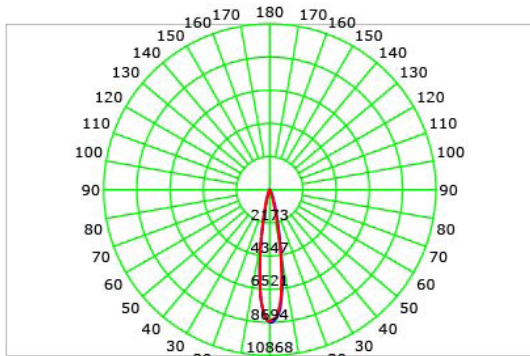

SPECIFICATIONS

Wattage	16 Watts (two channels)			
Color Temperature	1800K - 4000K		2700K - 6500K	
Beam Angle	20D	40D	20D	40D
Total Lumens	1200 lm	1250 lm	1300 lm	1400 lm
LED CRI	≥95Ra			
Input Voltage	48 Volts RJ45			
LED	COB			
LM Rating	LM-80			
Bulb Dimension	Ø 4" / Ø 101.6mm			
Adjustable Tube	2 Meters & 3 Meters			
Certifications	cULus E476753, JA8 Title 24			
Compatible Decoder	DMX-SR-2112 Decoder			
Power Supply	PS-SR2112-96 - Power Supply 96W			
Working Temperature	-10C to 40C			
IP Grade	IP20 Standard			
Life Span	50,000 Hours			
Warranty	5 Year Limited Warranty			

www.colorbeamlighting.com

PHOTOMETRIC INFORMATION / 20D

COLOR TEMPERATURE / 1800K - 4000K

Luminous Intensity Distribution Curve

Illuminance at a Distance

COLOR TEMPERATURE / 2700K - 6500K

Luminous Intensity Distribution Curve

Illuminance at a Distance

PHOTOMETRIC INFORMATION / 40D

COLOR TEMPERATURE / 1800K - 4000K

Luminous Intensity Distribution Curve

Illuminance at a Distance

COLOR TEMPERATURE / 2700K - 6500K

Luminous Intensity Distribution Curve