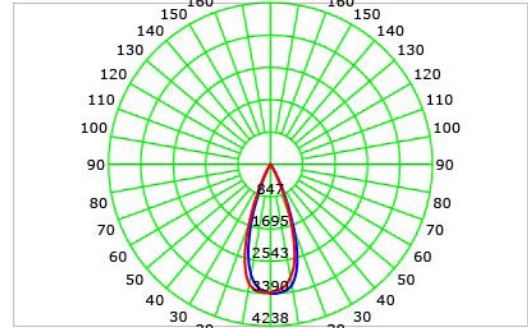

SPECIFICATIONS

Wattage	16 Watts (two channels)			
Color Temperature	1800K - 4000K		2700K - 6500K	
Beam Angle	20D	40D	20D	40D
Total Lumens	1200 lm	1250 lm	1300 lm	1400 lm
LED CRI	≥95Ra			
Input Voltage	48 Volts RJ45			
LED	COB			
LM Rating	LM-80			
Bulb Dimension	Ø 4" / Ø 101.6mm			
Adjustable Tube	2 Meters & 3 Meters			
Certifications	cULus E476753, JA8 Title 24			
Compatible Decoder	DMX-SR-2112 Decoder			
Power Supply	PS-SR2112-96 - Power Supply 96W			
Working Temperature	-10C to 40C			
IP Grade	IP20 Standard			
Life Span	50,000 Hours			
Warranty	5 Year Limited Warranty			

www.colorbeamlighting.com

PHOTOMETRIC INFORMATION / 20D

COLOR TEMPERATURE / 1800K - 4000K

Luminous Intensity Distribution Curve

Illuminance at a Distance

COLOR TEMPERATURE / 2700K - 6500K

Luminous Intensity Distribution Curve

Illuminance at a Distance

PHOTOMETRIC INFORMATION / 40D

COLOR TEMPERATURE / 1800K - 4000K

Luminous Intensity Distribution Curve

Illuminance at a Distance

COLOR TEMPERATURE / 2700K - 6500K

Luminous Intensity Distribution Curve

Illuminance at a Distance