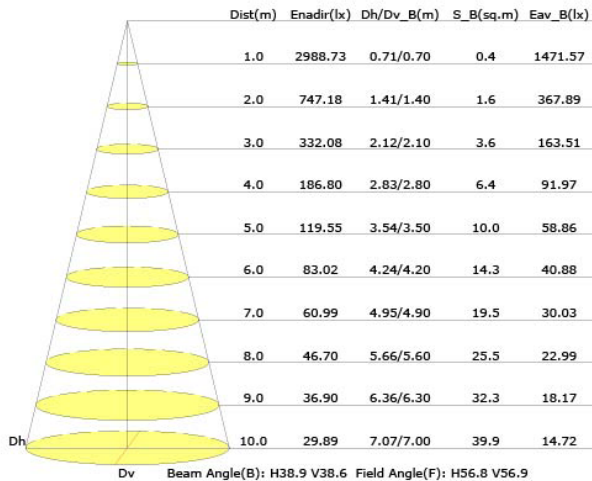

SPECIFICATIONS

Wattage	16 Watts (two channels)			
Color Temperature	1800K - 4000K		2700K - 6500K	
Beam Angle	20D	40D	20D	40D
Total Lumens	1200 lm	1250 lm	1300 lm	1400 lm
LED CRI	≥95Ra			
Input Voltage	48 Volts RJ45			
LED	COB			
LM Rating	LM-80			
Bulb Dimension	Ø 4" / Ø 101.6mm			
Adjustable Tube	2 Meters & 3 Meters			
Certifications	cULus E476753, JA8 Title 24			
Compatible Decoder	DMX-SR-2112 Decoder			
Power Supply	PS-SR2112-96 - Power Supply 96W			
Working Temperature	-10C to 40C			
IP Grade	IP20 Standard			
Life Span	50,000 Hours			
Warranty	5 Year Limited Warranty			

www.colorbeamlighting.com

PHOTOMETRIC INFORMATION / 20D

COLOR TEMPERATURE / 1800K - 4000K

Luminous Intensity Distribution Curve

Illuminance at a Distance

COLOR TEMPERATURE / 2700K - 6500K

Luminous Intensity Distribution Curve

Illuminance at a Distance

PHOTOMETRIC INFORMATION / 40D

COLOR TEMPERATURE / 1800K - 4000K

Luminous Intensity Distribution Curve

Illuminance at a Distance

COLOR TEMPERATURE / 2700K - 6500K

Luminous Intensity Distribution Curve

Illuminance at a Distance