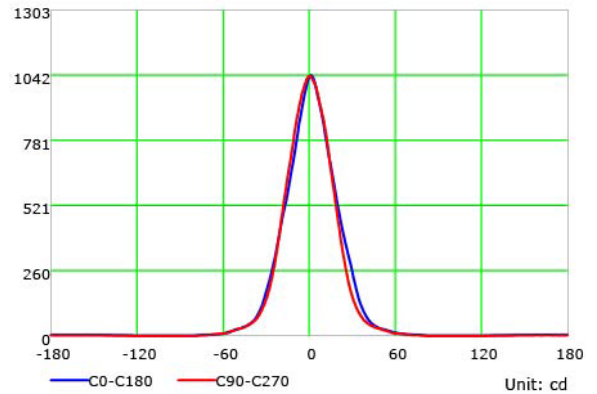

PHOTOMETRIC INFORMATION / 40D

COLOR TEMPERATURE / RGBW

Luminous Intensity Distribution Curve