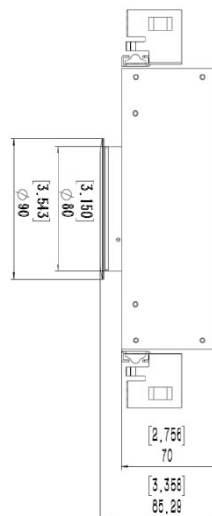

### FIXTURE DIMENSIONS

[www.colorbeamlighting.com](http://www.colorbeamlighting.com)

**COMPATIBLE TRIMS**

**LUNA-14W-BI | Round Trim | RD**

**TRIM FINISH**

**TRIM DIMENSIONS**

**APERTURE**      **TRIM**  
 Ø 2.205" / 56mm    Ø 3.543" / 90mm

**OPTICS**

**LUNA-14W-BI | Square Trim | SQ**

**TRIM FINISH**

**TRIM DIMENSIONS**

**APERTURE**      **TRIM**  
 Ø 2.205" / 56mm    Ø 3.937x3.937" / 100x100mm

**OPTICS**

SPECIFICATION SHEET  
**LUNA-10W-RGBW**

### LUNA - HOUSING

Designed for direct contact with insulation.  
 Can be installed in 1/2" or 2" thick ceilings.  
 Includes adjustable hanger bars from 14" - 24".

<b>Ceiling Cut-out</b>	Ø 3.150" / Ø 80mm
<b>Ceiling Thickness</b>	1/2" or 2" / 12.7mm or 50.8mm

### OVERALL DIMENSIONS

<b>Length:</b>	7.087 Inch / 180mm
<b>Height:</b>	3.358 Inch / 85.29mm
<b>Width:</b>	7.087 Inch / 180mm