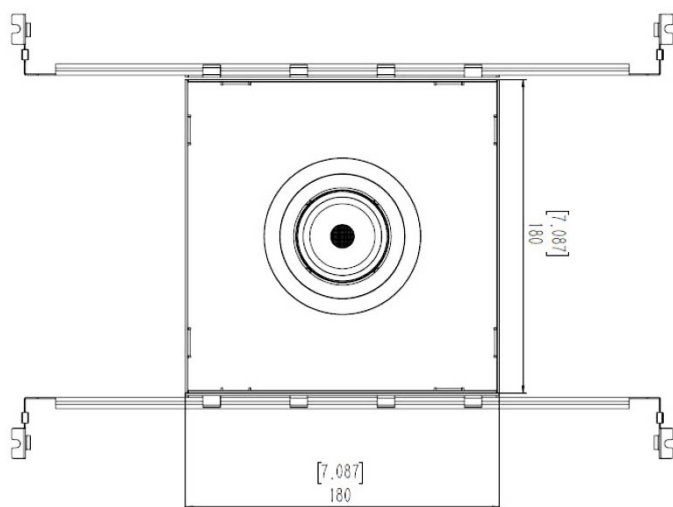

### FIXTURE DIMENSIONS

[www.colorbeamlighting.com](http://www.colorbeamlighting.com)

**COMPATIBLE TRIMS**

**LUNA-14W-BI | Round Trim | RD**

**TRIM FINISH**

**TRIM DIMENSIONS**

**APERTURE**      **TRIM**  
 Ø 2.205" / 56mm    Ø 3.543" / 90mm

**OPTICS**

**LUNA-14W-BI | Square Trim | SQ**

**TRIM FINISH**

**TRIM DIMENSIONS**

**APERTURE**      **TRIM**  
 Ø 2.205" / 56mm    Ø 3.937x3.937" / 100x100mm

**OPTICS**

SPECIFICATION SHEET  
**LUNA-10W-RGBW**

### LUNA - HOUSING

Designed for direct contact with insulation.  
 Can be installed in 1/2" or 2" thick ceilings.  
 Includes adjustable hanger bars from 14" - 24".

<b>Ceiling Cut-out</b>	Ø 3.150" / Ø 80mm
<b>Ceiling Thickness</b>	1/2" or 2" / 12.7mm or 50.8mm

### OVERALL DIMENSIONS

<b>Length:</b>	7.087 Inch / 180mm
<b>Height:</b>	3.358 Inch / 85.29mm
<b>Width:</b>	7.087 Inch / 180mm