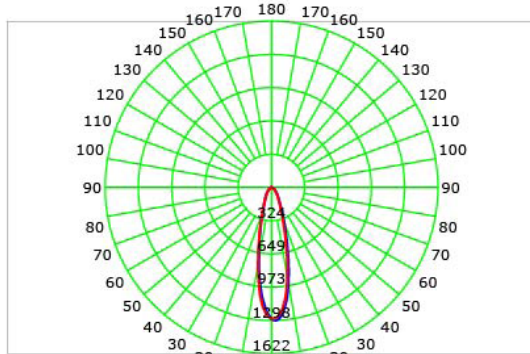

PHOTOMETRIC INFORMATION / 20D

COLOR TEMPERATURE / RGBW

Luminous Intensity Distribution Curve