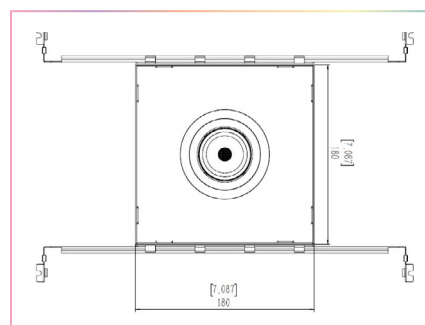

### SPECIFICATIONS

<b>Wattage</b>	10 Watts	
<b>Color Temperature</b>	RGBW	
<b>Beam Angle</b>	20D	40D
<b>Total Lumens</b>	480 lm	525 lm
<b>LED CRI</b>	≥95Ra	
<b>Input Voltage</b>	48 VDC, RJ45	
<b>LM Rating</b>	LM-80	
<b>Ceiling Cut-out</b>	Ø 3.543" / Ø90mm	
<b>Certifications</b>	cULus E476753	
<b>Compatible Decoder</b>	DMX-SR-2112 Decoder	
<b>Power Supply</b>	PS-SR2112-96 - Power Supply	
<b>Working Temperature</b>	-10C to 40C	
<b>IP Grade</b>	IP20 Standard	
<b>Lifespan</b>	50,000 Hours	
<b>Warranty</b>	5 Year Limited Warranty	

### FIXTURE DIMENSIONS

[www.colorbeamlighting.com](http://www.colorbeamlighting.com)

**COMPATIBLE TRIMS**

**LUNA-14W-BI | Round Trim | RD**

**TRIM FINISH**

**TRIM DIMENSIONS**

**APERTURE**      **TRIM**  
 Ø 2.205" / 56mm    Ø 3.543" / 90mm

**OPTICS**

**LUNA-14W-BI | Square Trim | SQ**

**TRIM FINISH**

**TRIM DIMENSIONS**

**APERTURE**      **TRIM**  
 Ø 2.205" / 56mm    Ø 3.937x3.937" / 100x100mm

**OPTICS**

SPECIFICATION SHEET  
**LUNA-10W-RGBW**

### OVERALL DIMENSIONS

<b>Length:</b>	7.087 Inch / 180mm
<b>Height:</b>	3.358 Inch / 85.29mm
<b>Width:</b>	7.087 Inch / 180mm