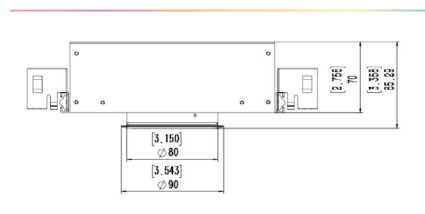

### SPECIFICATIONS

<b>Wattage</b>	10 Watts	
<b>Color Temperature</b>	RGBW	
<b>Beam Angle</b>	20D	40D
<b>Total Lumens</b>	480 lm	525 lm
<b>LED CRI</b>	≥95Ra	
<b>Input Voltage</b>	48 VDC, RJ45	
<b>LM Rating</b>	LM-80	
<b>Ceiling Cut-out</b>	Ø 3.543" / Ø90mm	
<b>Certifications</b>	cULus E476753	
<b>Compatible Decoder</b>	DMX-SR-2112 Decoder	
<b>Power Supply</b>	PS-SR2112-96 - Power Supply	
<b>Working Temperature</b>	-10C to 40C	
<b>IP Grade</b>	IP20 Standard	
<b>Lifespan</b>	50,000 Hours	
<b>Warranty</b>	5 Year Limited Warranty	

### FIXTURE DIMENSIONS

[www.colorbeamlighting.com](http://www.colorbeamlighting.com)

**COMPATIBLE TRIMS**

**LUNA-14W-BI | Round Trim | RD**

**TRIM FINISH**

**TRIM DIMENSIONS**

**APERTURE**      **TRIM**  
 Ø 2.205" / 56mm    Ø 3.543" / 90mm

**OPTICS**

**LUNA-14W-BI | Square Trim | SQ**

**TRIM FINISH**

**TRIM DIMENSIONS**

**APERTURE**      **TRIM**  
 Ø 2.205" / 56mm    Ø 3.937x3.937" / 100x100mm

**OPTICS**

SPECIFICATION SHEET  
**LUNA-10W-RGBW**

### OVERALL DIMENSIONS

<b>Length:</b>	7.087 Inch / 180mm
<b>Height:</b>	3.358 Inch / 85.29mm
<b>Width:</b>	7.087 Inch / 180mm