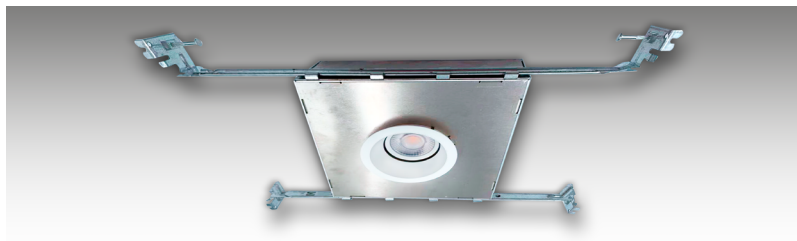

### DESCRIPTION

Designed for shallow ceiling applications, the LUNA's 3.3" housing allows for shallow ceiling restrictions. The LUNA delivers a high-lumen directional light source for maximum flexibility.