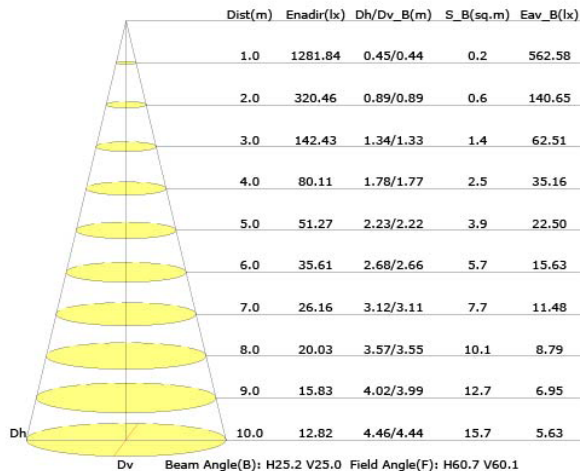

Illuminance at a Distance