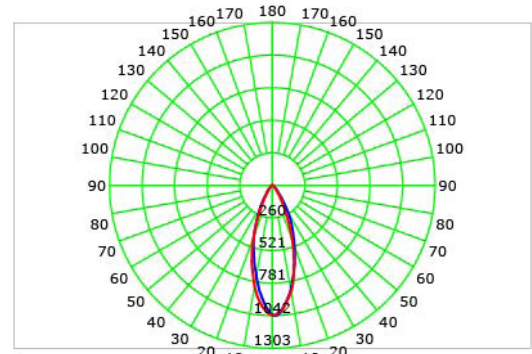

PHOTOMETRIC INFORMATION / 40D

COLOR TEMPERATURE / RGBW

Luminous Intensity Distribution Curve