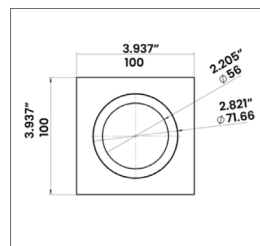

### SPECIFICATIONS

<b>Wattage</b>	10 Watts	
<b>Color Temperature</b>	RGBW	
<b>Beam Angle</b>	20D	40D
<b>Total Lumens</b>	480 lm	525 lm
<b>LED CRI</b>	≥95Ra	
<b>Input Voltage</b>	48 VDC, RJ45	
<b>LM Rating</b>	LM-80	
<b>Ceiling Cut-out</b>	Ø 3.543" / Ø90mm	
<b>Certifications</b>	cULus E476753	
<b>Compatible Decoder</b>	DMX-SR-2112 Decoder	
<b>Power Supply</b>	PS-SR2112-96 - Power Supply	
<b>Working Temperature</b>	-10C to 40C	
<b>IP Grade</b>	IP20 Standard	
<b>Lifespan</b>	50,000 Hours	
<b>Warranty</b>	5 Year Limited Warranty	

### FIXTURE DIMENSIONS

[www.colorbeamlighting.com](http://www.colorbeamlighting.com)

**COMPATIBLE TRIMS**

**LUNA-14W-BI | Round Trim | RD**

**TRIM FINISH**

**TRIM DIMENSIONS**

**APERTURE**      **TRIM**  
 Ø 2.205" / 56mm    Ø 3.543" / 90mm

**OPTICS**

**LUNA-14W-BI | Square Trim | SQ**

**TRIM FINISH**

**TRIM DIMENSIONS**

**APERTURE**      **TRIM**  
 Ø 2.205" / 56mm    Ø 3.937x3.937" / 100x100mm

**OPTICS**

SPECIFICATION SHEET  
**LUNA-10W-RGBW**

### OVERALL DIMENSIONS

<b>Length:</b>	7.087 Inch / 180mm
<b>Height:</b>	3.358 Inch / 85.29mm
<b>Width:</b>	7.087 Inch / 180mm