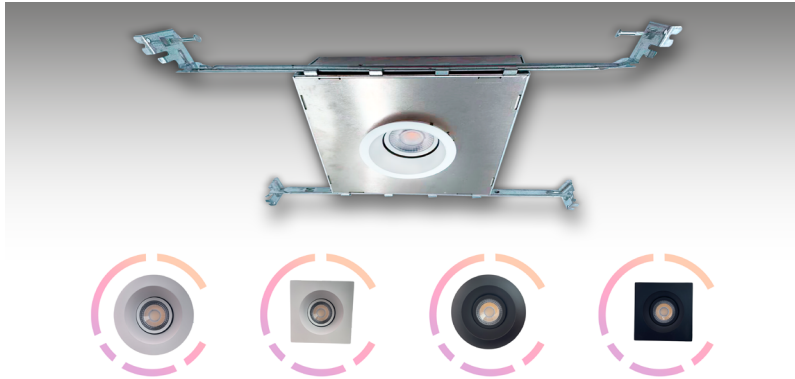

SPECIFICATION SHEET

LUNA-14W-BI

DESCRIPTION

Designed for shallow ceiling applications, the LUNA's 3.3" housing allows for shallow ceiling restrictions. The LUNA delivers a high-lumen directional light source for maximum flexibility.

PRODUCT CODES

Matte White	Matte Black
LUNA-14W-BI18-40K-W20-RD	LUNA-14W-BI18-40K-B20-RD
LUNA-14W-BI18-40K-W40-RD	LUNA-14W-BI18-40K-B40-RD
LUNA-14W-BI18-40K-W20-SQ	LUNA-14W-BI18-40K-B20-SQ
LUNA-14W-BI18-40K-W40-SQ	LUNA-14W-BI18-40K-B40-SQ
LUNA-14W-BI27-65K-W20-RD	LUNA-14W-BI27-65K-B20-RD
LUNA-14W-BI27-65K-W40-RD	LUNA-14W-BI27-65K-B40-RD
LUNA-14W-BI27-65K-W20-SQ	LUNA-14W-BI27-65K-B20-SQ
LUNA-14W-BI27-65K-W40-SQ	LUNA-14W-BI27-65K-B40-SQ
LUNA-14W-BI22-50K-W20-RD	LUNA-14W-BI22-50K-B20-RD
LUNA-14W-BI22-50K-W40-RD	LUNA-14W-BI22-50K-B40-RD
LUNA-14W-BI22-50K-W20-SQ	LUNA-14W-BI22-50K-B20-SQ
LUNA-14W-BI22-50K-W40-SQ	LUNA-14W-BI22-50K-B40-SQ

SPECIFICATIONS

Wattage	14 Watts		
Color Temperature	1800K - 4000K	2700K - 6500K	2200K - 5000K
Beam Angle	20D		40D
Total Lumens	1003 - 1039 lm	1139 - 1193 lm	929 - 990 lm
LED CRI	≥95Ra		
Input Voltage	48 VDC, RJ45		
LM Rating	LM-80		
Ceiling Cut-out	Ø 3.543" / Ø90mm		
Certifications	cULus E476753		
Compatible De-coder	DMX-SR-2112 Decoder		
Power Supply	PS-SR2112-96 - Power Supply		
Working Temperature	-10C to 40C		
IP Grade	IP20 Standard		
Lifespan	50,000 Hours		
Warranty	5 Year Limited Warranty		

Ceiling Cut-out	Ø 3.150" / Ø 80mm
Ceiling Thickness	1/2" or 2" / 12.7mm or 50.8mm

INSTALLED LUMINAIRE

OVERALL DIMENSIONS

Length:	7.087 Inch / 180mm
Height:	3.358 Inch / 85.29mm
Width:	7.087 Inch / 180mm

COMPATIBLE DECODER