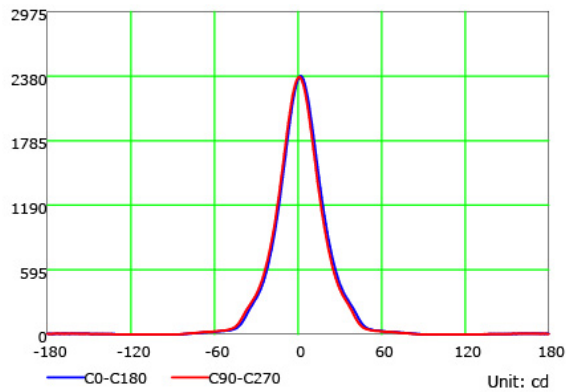

SPECIFICATIONS

Wattage	14 Watts		
Color Temperature	1800K - 4000K	2700K - 6500K	2200K - 5000K
Beam Angle	20D		40D
Total Lumens	1003 - 1039 lm	1139 - 1193 lm	929 - 990 lm
LED CRI	≥95Ra		
Input Voltage	48 VDC, RJ45		
LM Rating	LM-80		
Ceiling Cut-out	Ø 3.543" / Ø90mm		
Certifications	cULus E476753		
Compatible De-coder	DMX-SR-2112 Decoder		
Power Supply	PS-SR2112-96 - Power Supply		
Working Temperature	-10C to 40C		
IP Grade	IP20 Standard		
Lifespan	50,000 Hours		
Warranty	5 Year Limited Warranty		

COLOR TEMPERATURE / 1800K - 4000K

Luminous Intensity Distribution Curve

Illuminance at a Distance

PHOTOMETRIC INFORMATION / 20D

COLOR TEMPERATURE / 2700K - 6500K

Luminous Intensity Distribution Curve

Illuminance at a Distance

PHOTOMETRIC INFORMATION / 40D

COLOR TEMPERATURE / 2700K - 6500K

Luminous Intensity Distribution Curve

Illuminance at a Distance

PHOTOMETRIC INFORMATION / 20D

COLOR TEMPERATURE / 2200K - 5000K

Luminous Intensity Distribution Curve

ILLUMINANCE AT A DISTANCE

PHOTOMETRIC INFORMATION / 40D

COLOR TEMPERATURE / 2200K - 5000K

Luminous Intensity Distribution Curve

ILLUMINANCE AT A DISTANCE