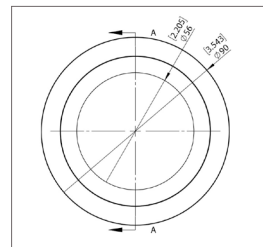

SPECIFICATIONS

Wattage	14 Watts		
Color Temperature	1800K - 4000K	2700K - 6500K	2200K - 5000K
Beam Angle	20D		40D
Total Lumens	1003 - 1039 lm	1139 - 1193 lm	929 - 990 lm
LED CRI	≥95Ra		
Input Voltage	48 VDC, RJ45		
LM Rating	LM-80		
Ceiling Cut-out	Ø 3.543" / Ø90mm		
Certifications	cULus E476753		
Compatible De-coder	DMX-SR-2112 Decoder		
Power Supply	PS-SR2112-96 - Power Supply		
Working Temperature	-10C to 40C		
IP Grade	IP20 Standard		
Lifespan	50,000 Hours		
Warranty	5 Year Limited Warranty		

FIXTURE DIMENSIONS

www.colorbeamlighting.com

COMPATIBLE TRIMS

LUNA-14W-BI | Round Trim | RD

TRIM FINISH

TRIM DIMENSIONS

APERTURE **TRIM**
 \varnothing 2.205" / 56mm \varnothing 3.543" / 90mm

OPTICS

LUNA-14W-BI | Square Trim | SQ

TRIM FINISH

TRIM DIMENSIONS

APERTURE **TRIM**
 \varnothing 2.205" / 56mm \varnothing 3.937x3.937" / 100x100mm

OPTICS

SPECIFICATION SHEET
LUNA-14W-BI

LUNA - HOUSING

Designed for direct contact with insulation.
 Can be installed in 1/2" or 2" thick ceilings.
 Includes adjustable hanger bars from 14" - 24".

Ceiling Cut-out	Ø 3.150" / Ø 80mm
Ceiling Thickness	1/2" or 2" / 12.7mm or 50.8mm

INSTALLED LUMINAIRE

OVERALL DIMENSIONS

Length:	7.087 Inch / 180mm
Height:	3.358 Inch / 85.29mm
Width:	7.087 Inch / 180mm

COMPATIBLE DECODER