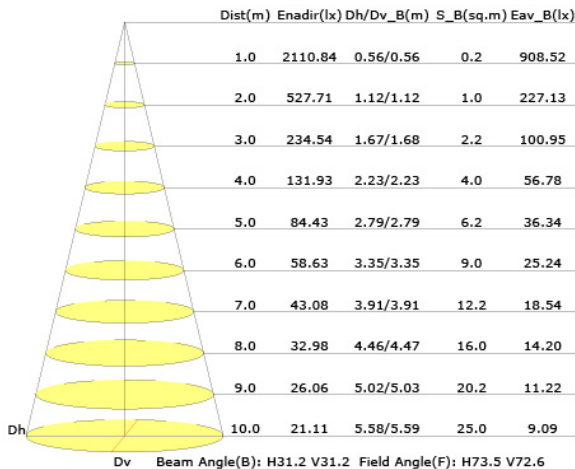

Ceiling Cut-out	Ø 3.150" / Ø 80mm
Ceiling Thickness	1/2" or 2" / 12.7mm or 50.8mm

INSTALLED LUMINAIRE

OVERALL DIMENSIONS

Length:	7.087 Inch / 180mm
Height:	3.358 Inch / 85.29mm
Width:	7.087 Inch / 180mm

COMPATIBLE DECODER

DMX DECODER
 DMX-SR-2112

COMPATIBLE POWER SUPPLY

POWER SUPPLY
 PS-SR2112-96

PHOTOMETRIC INFORMATION / 20D

COLOR TEMPERATURE / 1800K - 4000K

Luminous Intensity Distribution Curve

Illuminance at a Distance

PHOTOMETRIC INFORMATION / 40D

COLOR TEMPERATURE / 1800K - 4000K

Luminous Intensity Distribution Curve

Illuminance at a Distance

PHOTOMETRIC INFORMATION / 20D

COLOR TEMPERATURE / 2700K - 6500K

Luminous Intensity Distribution Curve

Illuminance at a Distance

PHOTOMETRIC INFORMATION / 40D

COLOR TEMPERATURE / 2700K - 6500K

Luminous Intensity Distribution Curve

Illuminance at a Distance

PHOTOMETRIC INFORMATION / 20D

COLOR TEMPERATURE / 2200K - 5000K

Luminous Intensity Distribution Curve