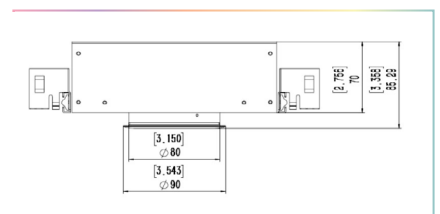

FIXTURE DIMENSIONS

www.colorbeamlighting.com