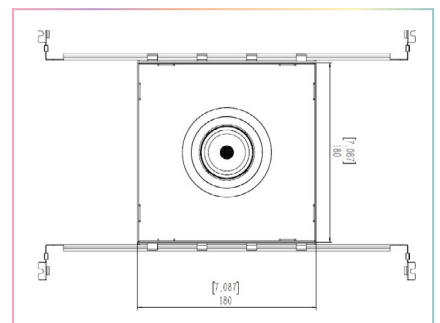

SPECIFICATION SHEET

LUNA-14W-BI

DESCRIPTION

Designed for shallow ceiling applications, the LUNA's 3.3" housing allows for shallow ceiling restrictions. The LUNA delivers a high-lumen directional light source for maximum flexibility.

FIXTURE DIMENSIONS

www.colorbeamlighting.com

COMPATIBLE TRIMS

LUNA-14W-BI | Round Trim | RD

TRIM FINISH

TRIM DIMENSIONS

APERTURE **TRIM**
 \varnothing 2.205" / 56mm \varnothing 3.543" / 90mm

OPTICS

LUNA-14W-BI | Square Trim | SQ

TRIM FINISH

TRIM DIMENSIONS

APERTURE **TRIM**
 \varnothing 2.205" / 56mm \varnothing 3.937x3.937" / 100x100mm

OPTICS

SPECIFICATION SHEET
LUNA-14W-BI

LUNA - HOUSING

Designed for direct contact with insulation.
 Can be installed in 1/2" or 2" thick ceilings.
 Includes adjustable hanger bars from 14" - 24".

Ceiling Cut-out	Ø 3.150" / Ø 80mm
Ceiling Thickness	1/2" or 2" / 12.7mm or 50.8mm

INSTALLED LUMINAIRE

OVERALL DIMENSIONS

Length:	7.087 Inch / 180mm
Height:	3.358 Inch / 85.29mm
Width:	7.087 Inch / 180mm

COMPATIBLE DECODER