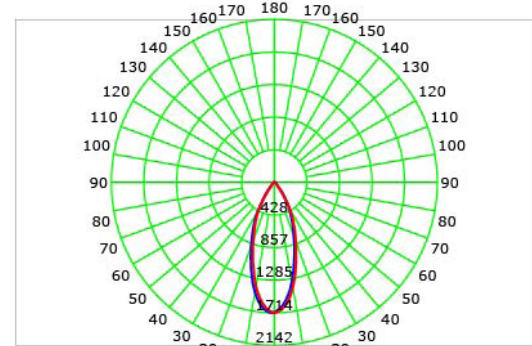

COLOR TEMPERATURE / 1800K - 4000K

Luminous Intensity Distribution Curve

Illuminance at a Distance

PHOTOMETRIC INFORMATION / 20D

COLOR TEMPERATURE / 2700K - 6500K

Luminous Intensity Distribution Curve

Illuminance at a Distance

PHOTOMETRIC INFORMATION / 40D

COLOR TEMPERATURE / 2700K - 6500K

Luminous Intensity Distribution Curve

Illuminance at a Distance

PHOTOMETRIC INFORMATION / 20D

COLOR TEMPERATURE / 2200K - 5000K

Luminous Intensity Distribution Curve

ILLUMINANCE AT A DISTANCE

PHOTOMETRIC INFORMATION / 40D

COLOR TEMPERATURE / 2200K - 5000K

Luminous Intensity Distribution Curve

ILLUMINANCE AT A DISTANCE