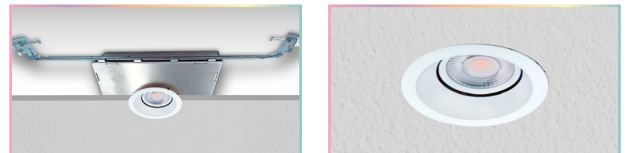

SPECIFICATION SHEET

LUNA-14W-BI

DESCRIPTION

Designed for shallow ceiling applications, the LUNA's 3.3" housing allows for shallow ceiling restrictions. The LUNA delivers a high-lumen directional light source for maximum flexibility.

LUNA-14W-BI | Square Trim | SQ

TRIM FINISH

TRIM DIMENSIONS

APERTURE **TRIM**
 \varnothing 2.205" / 56mm \varnothing 3.937x3.937" / 100x100mm

OPTICS

SPECIFICATION SHEET
LUNA-14W-BI

LUNA - HOUSING

Designed for direct contact with insulation.
 Can be installed in 1/2" or 2" thick ceilings.
 Includes adjustable hanger bars from 14" - 24".

Ceiling Cut-out	Ø 3.150" / Ø 80mm
Ceiling Thickness	1/2" or 2" / 12.7mm or 50.8mm

INSTALLED LUMINAIRE

OVERALL DIMENSIONS

Length:	7.087 Inch / 180mm
Height:	3.358 Inch / 85.29mm
Width:	7.087 Inch / 180mm

COMPATIBLE DECODER