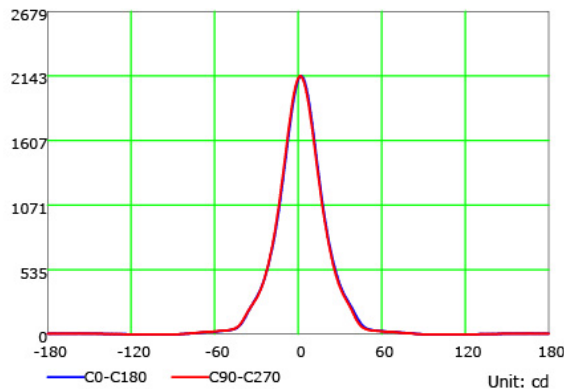

SPECIFICATIONS

Wattage	14 Watts		
Color Temperature	1800K - 4000K	2700K - 6500K	2200K - 5000K
Beam Angle	20D		40D
Total Lumens	1003 - 1039 lm	1139 - 1193 lm	929 - 990 lm
LED CRI	≥95Ra		
Input Voltage	48 VDC, RJ45		
LM Rating	LM-80		
Ceiling Cut-out	Ø 3.543" / Ø90mm		
Certifications	cULus E476753		
Compatible De-coder	DMX-SR-2112 Decoder		
Power Supply	PS-SR2112-96 - Power Supply		
Working Temperature	-10C to 40C		
IP Grade	IP20 Standard		
Lifespan	50,000 Hours		
Warranty	5 Year Limited Warranty		

DMX DECODER
 DMX-SR-2112

COMPATIBLE POWER SUPPLY

POWER SUPPLY
 PS-SR2112-96

PHOTOMETRIC INFORMATION / 20D

COLOR TEMPERATURE / 1800K - 4000K

Luminous Intensity Distribution Curve

Illuminance at a Distance

PHOTOMETRIC INFORMATION / 40D

COLOR TEMPERATURE / 1800K - 4000K

Luminous Intensity Distribution Curve

Illuminance at a Distance

PHOTOMETRIC INFORMATION / 20D

COLOR TEMPERATURE / 2700K - 6500K

Luminous Intensity Distribution Curve

Illuminance at a Distance

PHOTOMETRIC INFORMATION / 40D

COLOR TEMPERATURE / 2700K - 6500K

Luminous Intensity Distribution Curve

Illuminance at a Distance

PHOTOMETRIC INFORMATION / 20D

COLOR TEMPERATURE / 2200K - 5000K

Luminous Intensity Distribution Curve