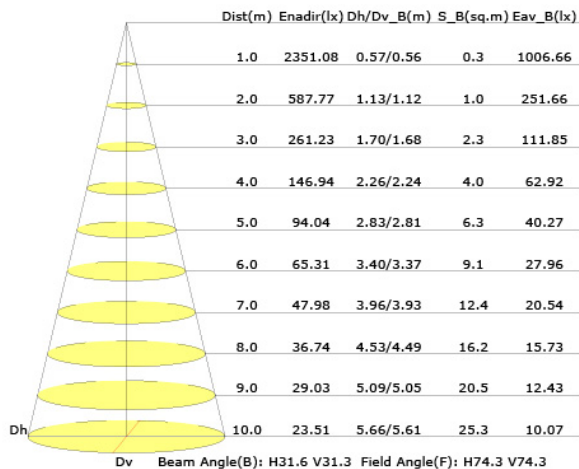

DMX DECODER
 DMX-SR-2112

COMPATIBLE POWER SUPPLY

POWER SUPPLY
 PS-SR2112-96

PHOTOMETRIC INFORMATION / 20D

COLOR TEMPERATURE / 1800K - 4000K

Luminous Intensity Distribution Curve

Illuminance at a Distance

PHOTOMETRIC INFORMATION / 40D

COLOR TEMPERATURE / 1800K - 4000K

Luminous Intensity Distribution Curve

Illuminance at a Distance

PHOTOMETRIC INFORMATION / 20D

COLOR TEMPERATURE / 2700K - 6500K

Luminous Intensity Distribution Curve

Illuminance at a Distance

PHOTOMETRIC INFORMATION / 40D

COLOR TEMPERATURE / 2700K - 6500K

Luminous Intensity Distribution Curve

Illuminance at a Distance

PHOTOMETRIC INFORMATION / 20D

COLOR TEMPERATURE / 2200K - 5000K

Luminous Intensity Distribution Curve

ILLUMINANCE AT A DISTANCE

PHOTOMETRIC INFORMATION / 40D

COLOR TEMPERATURE / 2200K - 5000K

Luminous Intensity Distribution Curve

ILLUMINANCE AT A DISTANCE