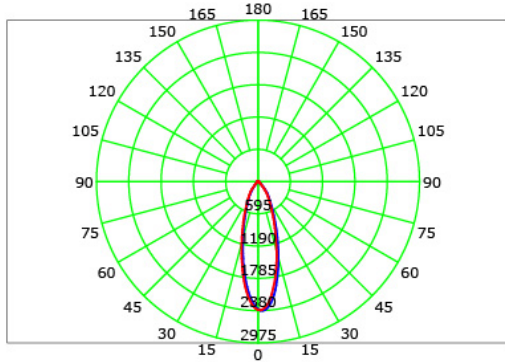

COLOR TEMPERATURE / 1800K - 4000K

Luminous Intensity Distribution Curve

Illuminance at a Distance

PHOTOMETRIC INFORMATION / 20D

COLOR TEMPERATURE / 2700K - 6500K

Luminous Intensity Distribution Curve

Illuminance at a Distance

PHOTOMETRIC INFORMATION / 40D

COLOR TEMPERATURE / 2700K - 6500K

Luminous Intensity Distribution Curve

Illuminance at a Distance

PHOTOMETRIC INFORMATION / 20D

COLOR TEMPERATURE / 2200K - 5000K

Luminous Intensity Distribution Curve

ILLUMINANCE AT A DISTANCE

PHOTOMETRIC INFORMATION / 40D

COLOR TEMPERATURE / 2200K - 5000K

Luminous Intensity Distribution Curve

ILLUMINANCE AT A DISTANCE