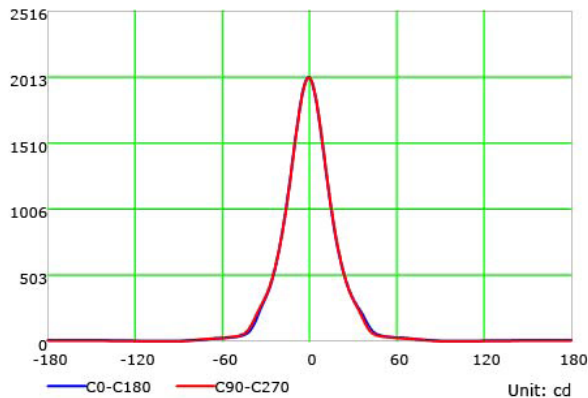

COLOR TEMPERATURE / 1800K - 4000K

Luminous Intensity Distribution Curve

Illuminance at a Distance

PHOTOMETRIC INFORMATION / 20D

COLOR TEMPERATURE / 2700K - 6500K

Luminous Intensity Distribution Curve

Illuminance at a Distance

PHOTOMETRIC INFORMATION / 40D

COLOR TEMPERATURE / 2700K - 6500K

Luminous Intensity Distribution Curve

Illuminance at a Distance

PHOTOMETRIC INFORMATION / 20D

COLOR TEMPERATURE / 2200K - 5000K

Luminous Intensity Distribution Curve

ILLUMINANCE AT A DISTANCE

PHOTOMETRIC INFORMATION / 40D

COLOR TEMPERATURE / 2200K - 5000K

Luminous Intensity Distribution Curve

ILLUMINANCE AT A DISTANCE