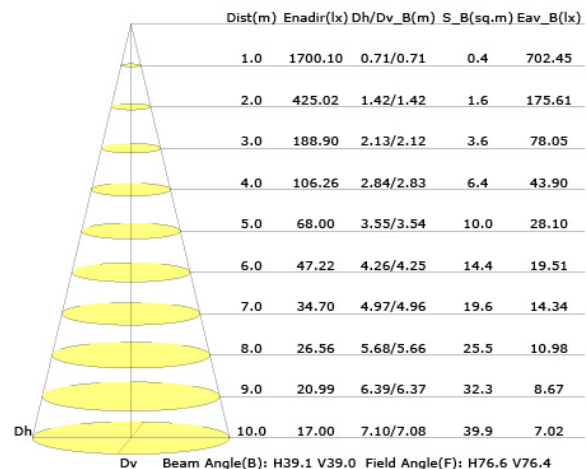

Ceiling Cut-out	Ø 3.150" / Ø 80mm
Ceiling Thickness	1/2" or 2" / 12.7mm or 50.8mm

INSTALLED LUMINAIRE

OVERALL DIMENSIONS

Length:	7.087 Inch / 180mm
Height:	3.358 Inch / 85.29mm
Width:	7.087 Inch / 180mm

COMPATIBLE DECODER

DMX DECODER
 DMX-SR-2112

COMPATIBLE POWER SUPPLY

POWER SUPPLY
 PS-SR2112-96

PHOTOMETRIC INFORMATION / 20D

COLOR TEMPERATURE / 1800K - 4000K

Luminous Intensity Distribution Curve

Illuminance at a Distance

PHOTOMETRIC INFORMATION / 40D

COLOR TEMPERATURE / 1800K - 4000K

Luminous Intensity Distribution Curve

Illuminance at a Distance

PHOTOMETRIC INFORMATION / 20D

COLOR TEMPERATURE / 2700K - 6500K

Luminous Intensity Distribution Curve

Illuminance at a Distance

PHOTOMETRIC INFORMATION / 40D

COLOR TEMPERATURE / 2700K - 6500K

Luminous Intensity Distribution Curve

Illuminance at a Distance

PHOTOMETRIC INFORMATION / 20D

COLOR TEMPERATURE / 2200K - 5000K

Luminous Intensity Distribution Curve