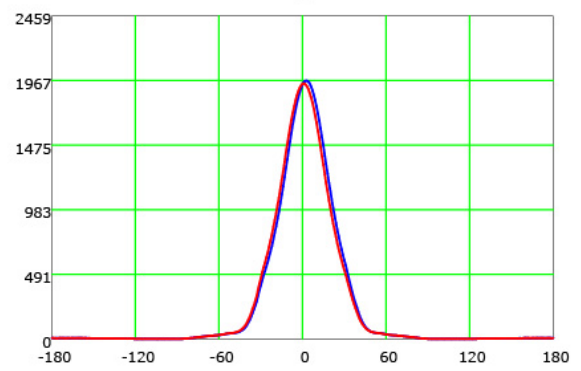

COLOR TEMPERATURE / 1800K - 4000K

Luminous Intensity Distribution Curve

Illuminance at a Distance

PHOTOMETRIC INFORMATION / 20D

COLOR TEMPERATURE / 2700K - 6500K

Luminous Intensity Distribution Curve

Illuminance at a Distance

PHOTOMETRIC INFORMATION / 40D

COLOR TEMPERATURE / 2700K - 6500K

Luminous Intensity Distribution Curve

Illuminance at a Distance

PHOTOMETRIC INFORMATION / 20D

COLOR TEMPERATURE / 2200K - 5000K

Luminous Intensity Distribution Curve

ILLUMINANCE AT A DISTANCE

PHOTOMETRIC INFORMATION / 40D

COLOR TEMPERATURE / 2200K - 5000K

Luminous Intensity Distribution Curve

ILLUMINANCE AT A DISTANCE