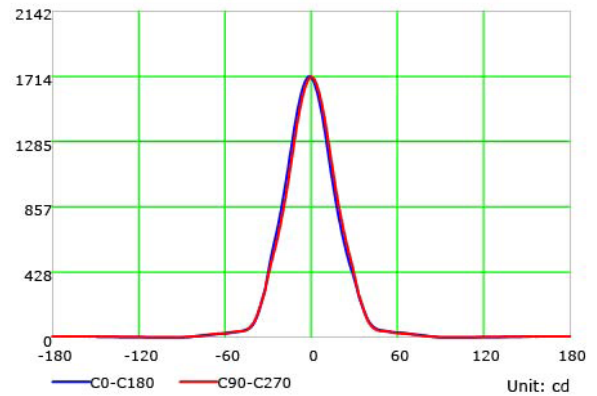

SPECIFICATIONS

Wattage	14 Watts		
Color Temperature	1800K - 4000K	2700K - 6500K	2200K - 5000K
Beam Angle	20D		40D
Total Lumens	1003 - 1039 lm	1139 - 1193 lm	929 - 990 lm
LED CRI	≥95Ra		
Input Voltage	48 VDC, RJ45		
LM Rating	LM-80		
Ceiling Cut-out	Ø 3.543" / Ø90mm		
Certifications	cULus E476753		
Compatible De-coder	DMX-SR-2112 Decoder		
Power Supply	PS-SR2112-96 - Power Supply		
Working Temperature	-10C to 40C		
IP Grade	IP20 Standard		
Lifespan	50,000 Hours		
Warranty	5 Year Limited Warranty		

COLOR TEMPERATURE / 1800K - 4000K

Luminous Intensity Distribution Curve

Illuminance at a Distance

PHOTOMETRIC INFORMATION / 20D

COLOR TEMPERATURE / 2700K - 6500K

Luminous Intensity Distribution Curve

Illuminance at a Distance

PHOTOMETRIC INFORMATION / 40D

COLOR TEMPERATURE / 2700K - 6500K

Luminous Intensity Distribution Curve

Illuminance at a Distance

PHOTOMETRIC INFORMATION / 20D

COLOR TEMPERATURE / 2200K - 5000K

Luminous Intensity Distribution Curve

ILLUMINANCE AT A DISTANCE

PHOTOMETRIC INFORMATION / 40D

COLOR TEMPERATURE / 2200K - 5000K

Luminous Intensity Distribution Curve

ILLUMINANCE AT A DISTANCE