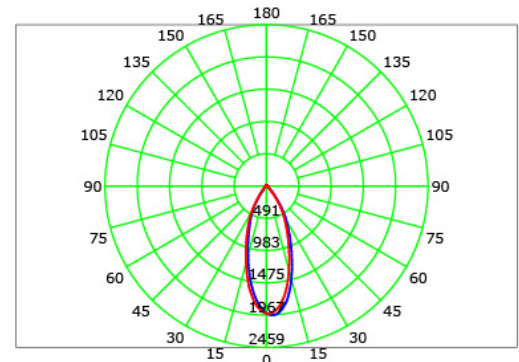

COLOR TEMPERATURE / 1800K - 4000K

Luminous Intensity Distribution Curve

Illuminance at a Distance

PHOTOMETRIC INFORMATION / 20D

COLOR TEMPERATURE / 2700K - 6500K

Luminous Intensity Distribution Curve

Illuminance at a Distance

PHOTOMETRIC INFORMATION / 40D

COLOR TEMPERATURE / 2700K - 6500K

Luminous Intensity Distribution Curve

Illuminance at a Distance

PHOTOMETRIC INFORMATION / 20D

COLOR TEMPERATURE / 2200K - 5000K

Luminous Intensity Distribution Curve