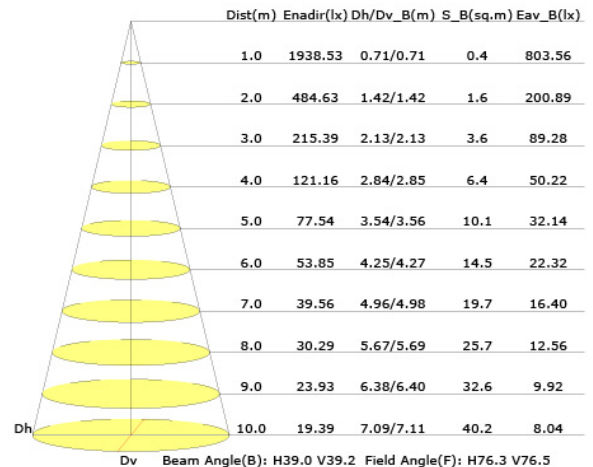

DMX DECODER
 DMX-SR-2112

COMPATIBLE POWER SUPPLY

POWER SUPPLY
 PS-SR2112-96

PHOTOMETRIC INFORMATION / 20D

COLOR TEMPERATURE / 1800K - 4000K

Luminous Intensity Distribution Curve

Illuminance at a Distance

PHOTOMETRIC INFORMATION / 40D

COLOR TEMPERATURE / 1800K - 4000K

Luminous Intensity Distribution Curve

Illuminance at a Distance

PHOTOMETRIC INFORMATION / 20D

COLOR TEMPERATURE / 2700K - 6500K

Luminous Intensity Distribution Curve

Illuminance at a Distance

PHOTOMETRIC INFORMATION / 40D

COLOR TEMPERATURE / 2700K - 6500K

Luminous Intensity Distribution Curve

Illuminance at a Distance

PHOTOMETRIC INFORMATION / 20D

COLOR TEMPERATURE / 2200K - 5000K

Luminous Intensity Distribution Curve

ILLUMINANCE AT A DISTANCE

PHOTOMETRIC INFORMATION / 40D

COLOR TEMPERATURE / 2200K - 5000K

Luminous Intensity Distribution Curve

ILLUMINANCE AT A DISTANCE