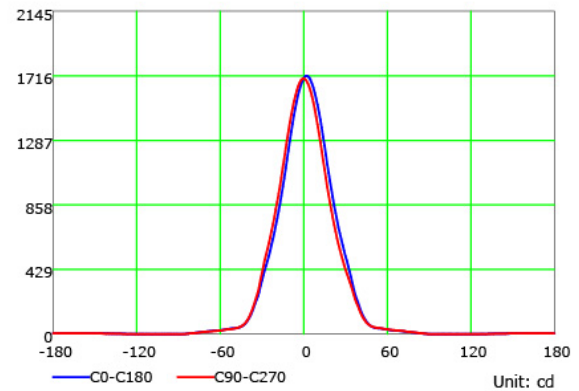

SPECIFICATIONS

Wattage	14 Watts		
Color Temperature	1800K - 4000K	2700K - 6500K	2200K - 5000K
Beam Angle	20D		40D
Total Lumens	1003 - 1039 lm	1139 - 1193 lm	929 - 990 lm
LED CRI	≥95Ra		
Input Voltage	48 VDC, RJ45		
LM Rating	LM-80		
Ceiling Cut-out	Ø 3.543" / Ø90mm		
Certifications	cULus E476753		
Compatible De-coder	DMX-SR-2112 Decoder		
Power Supply	PS-SR2112-96 - Power Supply		
Working Temperature	-10C to 40C		
IP Grade	IP20 Standard		
Lifespan	50,000 Hours		
Warranty	5 Year Limited Warranty		

DMX DECODER
 DMX-SR-2112

COMPATIBLE POWER SUPPLY

POWER SUPPLY
 PS-SR2112-96

PHOTOMETRIC INFORMATION / 20D

COLOR TEMPERATURE / 1800K - 4000K

Luminous Intensity Distribution Curve

Illuminance at a Distance

PHOTOMETRIC INFORMATION / 40D

COLOR TEMPERATURE / 1800K - 4000K

Luminous Intensity Distribution Curve

Illuminance at a Distance

PHOTOMETRIC INFORMATION / 20D

COLOR TEMPERATURE / 2700K - 6500K

Luminous Intensity Distribution Curve

Illuminance at a Distance

PHOTOMETRIC INFORMATION / 40D

COLOR TEMPERATURE / 2700K - 6500K

Luminous Intensity Distribution Curve

Illuminance at a Distance

PHOTOMETRIC INFORMATION / 20D

COLOR TEMPERATURE / 2200K - 5000K

Luminous Intensity Distribution Curve