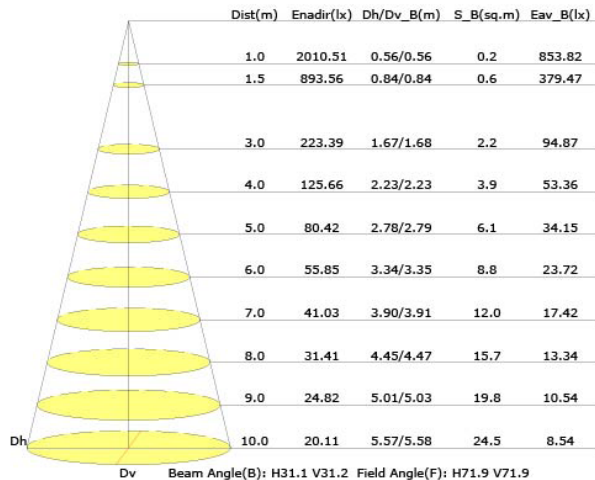

COLOR TEMPERATURE / 1800K - 4000K

Luminous Intensity Distribution Curve

Illuminance at a Distance

PHOTOMETRIC INFORMATION / 20D

COLOR TEMPERATURE / 2700K - 6500K

Luminous Intensity Distribution Curve

Illuminance at a Distance

PHOTOMETRIC INFORMATION / 40D

COLOR TEMPERATURE / 2700K - 6500K

Luminous Intensity Distribution Curve

Illuminance at a Distance

PHOTOMETRIC INFORMATION / 20D

COLOR TEMPERATURE / 2200K - 5000K

Luminous Intensity Distribution Curve

ILLUMINANCE AT A DISTANCE

PHOTOMETRIC INFORMATION / 40D

COLOR TEMPERATURE / 2200K - 5000K

Luminous Intensity Distribution Curve

ILLUMINANCE AT A DISTANCE