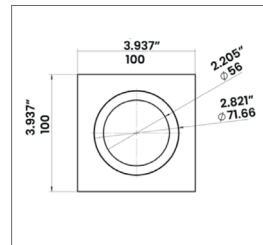

SPECIFICATIONS

Wattage	14 Watts		
Color Temperature	1800K - 4000K	2700K - 6500K	2200K - 5000K
Beam Angle	20D		40D
Total Lumens	1003 - 1039 lm	1139 - 1193 lm	929 - 990 lm
LED CRI	≥95Ra		
Input Voltage	48 VDC, RJ45		
LM Rating	LM-80		
Ceiling Cut-out	Ø 3.543" / Ø90mm		
Certifications	cULus E476753		
Compatible De-coder	DMX-SR-2112 Decoder		
Power Supply	PS-SR2112-96 - Power Supply		
Working Temperature	-10C to 40C		
IP Grade	IP20 Standard		
Lifespan	50,000 Hours		
Warranty	5 Year Limited Warranty		

FIXTURE DIMENSIONS

www.colorbeamlighting.com

COMPATIBLE TRIMS

LUNA-14W-BI | Round Trim | RD

TRIM FINISH

TRIM DIMENSIONS

APERTURE **TRIM**
 \varnothing 2.205" / 56mm \varnothing 3.543" / 90mm

OPTICS

LUNA-14W-BI | Square Trim | SQ

TRIM FINISH

TRIM DIMENSIONS

APERTURE **TRIM**
 \varnothing 2.205" / 56mm \varnothing 3.937x3.937" / 100x100mm

OPTICS

SPECIFICATION SHEET
LUNA-14W-BI

LUNA - HOUSING

Designed for direct contact with insulation.
 Can be installed in 1/2" or 2" thick ceilings.
 Includes adjustable hanger bars from 14" - 24".

Ceiling Cut-out	Ø 3.150" / Ø 80mm
Ceiling Thickness	1/2" or 2" / 12.7mm or 50.8mm

INSTALLED LUMINAIRE

OVERALL DIMENSIONS

Length:	7.087 Inch / 180mm
Height:	3.358 Inch / 85.29mm
Width:	7.087 Inch / 180mm

COMPATIBLE DECODER