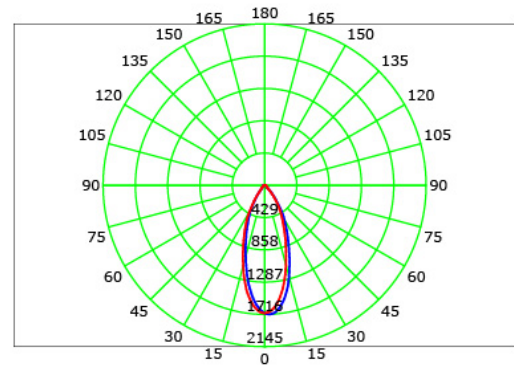

Ceiling Cut-out	Ø 3.150" / Ø 80mm
Ceiling Thickness	1/2" or 2" / 12.7mm or 50.8mm

INSTALLED LUMINAIRE

OVERALL DIMENSIONS

Length:	7.087 Inch / 180mm
Height:	3.358 Inch / 85.29mm
Width:	7.087 Inch / 180mm

COMPATIBLE DECODER

DMX DECODER
 DMX-SR-2112

COMPATIBLE POWER SUPPLY

POWER SUPPLY
 PS-SR2112-96

PHOTOMETRIC INFORMATION / 20D

COLOR TEMPERATURE / 1800K - 4000K

Luminous Intensity Distribution Curve

Illuminance at a Distance

PHOTOMETRIC INFORMATION / 40D

COLOR TEMPERATURE / 1800K - 4000K

Luminous Intensity Distribution Curve

Illuminance at a Distance

PHOTOMETRIC INFORMATION / 20D

COLOR TEMPERATURE / 2700K - 6500K

Luminous Intensity Distribution Curve

Illuminance at a Distance

PHOTOMETRIC INFORMATION / 40D

COLOR TEMPERATURE / 2700K - 6500K

Luminous Intensity Distribution Curve

Illuminance at a Distance

PHOTOMETRIC INFORMATION / 20D

COLOR TEMPERATURE / 2200K - 5000K

Luminous Intensity Distribution Curve