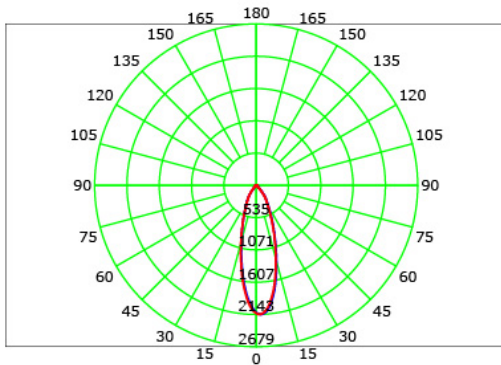

Ceiling Cut-out	Ø 3.150" / Ø 80mm
Ceiling Thickness	1/2" or 2" / 12.7mm or 50.8mm

INSTALLED LUMINAIRE

OVERALL DIMENSIONS

Length:	7.087 Inch / 180mm
Height:	3.358 Inch / 85.29mm
Width:	7.087 Inch / 180mm

COMPATIBLE DECODER

DMX DECODER
 DMX-SR-2112

COMPATIBLE POWER SUPPLY

POWER SUPPLY
 PS-SR2112-96

PHOTOMETRIC INFORMATION / 20D

COLOR TEMPERATURE / 1800K - 4000K

Luminous Intensity Distribution Curve

Illuminance at a Distance

PHOTOMETRIC INFORMATION / 40D

COLOR TEMPERATURE / 1800K - 4000K

Luminous Intensity Distribution Curve

Illuminance at a Distance

PHOTOMETRIC INFORMATION / 20D

COLOR TEMPERATURE / 2700K - 6500K

Luminous Intensity Distribution Curve

Illuminance at a Distance

PHOTOMETRIC INFORMATION / 40D

COLOR TEMPERATURE / 2700K - 6500K

Luminous Intensity Distribution Curve

Illuminance at a Distance

PHOTOMETRIC INFORMATION / 20D

COLOR TEMPERATURE / 2200K - 5000K

Luminous Intensity Distribution Curve