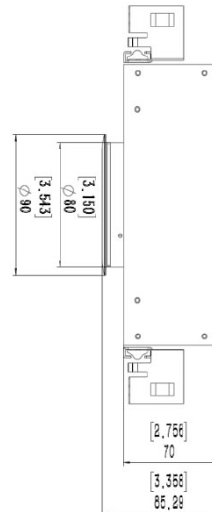

SPECIFICATIONS

Wattage	14 Watts		
Color Temperature	1800K - 4000K	2700K - 6500K	2200K - 5000K
Beam Angle	20D		40D
Total Lumens	1003 - 1039 lm	1139 - 1193 lm	929 - 990 lm
LED CRI	≥95Ra		
Input Voltage	48 VDC, RJ45		
LM Rating	LM-80		
Ceiling Cut-out	Ø 3.543" / Ø90mm		
Certifications	cULus E476753		
Compatible De-coder	DMX-SR-2112 Decoder		
Power Supply	PS-SR2112-96 - Power Supply		
Working Temperature	-10C to 40C		
IP Grade	IP20 Standard		
Lifespan	50,000 Hours		
Warranty	5 Year Limited Warranty		

FIXTURE DIMENSIONS

www.colorbeamlighting.com

COMPATIBLE TRIMS

LUNA-14W-BI | Round Trim | RD

TRIM FINISH

TRIM DIMENSIONS

APERTURE **TRIM**
 \varnothing 2.205" / 56mm \varnothing 3.543" / 90mm

OPTICS

LUNA-14W-BI | Square Trim | SQ

TRIM FINISH

TRIM DIMENSIONS

APERTURE **TRIM**
 \varnothing 2.205" / 56mm \varnothing 3.937x3.937" / 100x100mm

OPTICS

SPECIFICATION SHEET
LUNA-14W-BI

LUNA - HOUSING

Designed for direct contact with insulation.
 Can be installed in 1/2" or 2" thick ceilings.
 Includes adjustable hanger bars from 14" - 24".

Ceiling Cut-out	Ø 3.150" / Ø 80mm
Ceiling Thickness	1/2" or 2" / 12.7mm or 50.8mm

INSTALLED LUMINAIRE

OVERALL DIMENSIONS

Length:	7.087 Inch / 180mm
Height:	3.358 Inch / 85.29mm
Width:	7.087 Inch / 180mm

COMPATIBLE DECODER