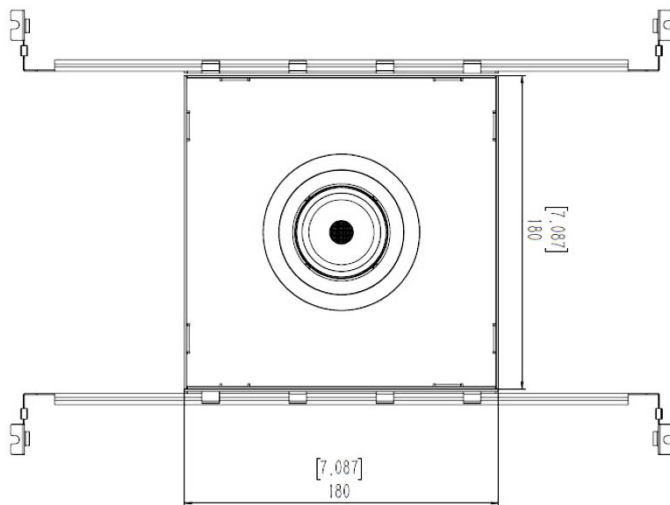

FIXTURE DIMENSIONS

www.colorbeamlighting.com

COMPATIBLE TRIMS

LUNA-14W-BI | Round Trim | RD

TRIM FINISH

TRIM DIMENSIONS

APERTURE **TRIM**
 \varnothing 2.205" / 56mm \varnothing 3.543" / 90mm

OPTICS

LUNA-14W-BI | Square Trim | SQ

TRIM FINISH

TRIM DIMENSIONS

APERTURE **TRIM**
 \varnothing 2.205" / 56mm \varnothing 3.937x3.937" / 100x100mm

OPTICS

SPECIFICATION SHEET
LUNA-14W-BI

LUNA - HOUSING

Designed for direct contact with insulation.
 Can be installed in 1/2" or 2" thick ceilings.
 Includes adjustable hanger bars from 14" - 24".

Ceiling Cut-out	Ø 3.150" / Ø 80mm
Ceiling Thickness	1/2" or 2" / 12.7mm or 50.8mm

INSTALLED LUMINAIRE

OVERALL DIMENSIONS

Length:	7.087 Inch / 180mm
Height:	3.358 Inch / 85.29mm
Width:	7.087 Inch / 180mm

COMPATIBLE DECODER