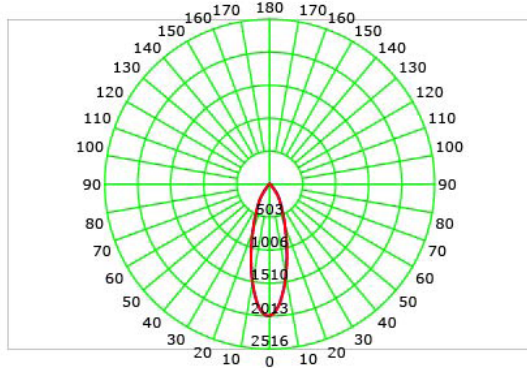

COLOR TEMPERATURE / 1800K - 4000K

Luminous Intensity Distribution Curve

Illuminance at a Distance

PHOTOMETRIC INFORMATION / 20D

COLOR TEMPERATURE / 2700K - 6500K

Luminous Intensity Distribution Curve

Illuminance at a Distance

PHOTOMETRIC INFORMATION / 40D

COLOR TEMPERATURE / 2700K - 6500K

Luminous Intensity Distribution Curve

Illuminance at a Distance

PHOTOMETRIC INFORMATION / 20D

COLOR TEMPERATURE / 2200K - 5000K

Luminous Intensity Distribution Curve

ILLUMINANCE AT A DISTANCE

PHOTOMETRIC INFORMATION / 40D

COLOR TEMPERATURE / 2200K - 5000K

Luminous Intensity Distribution Curve

ILLUMINANCE AT A DISTANCE