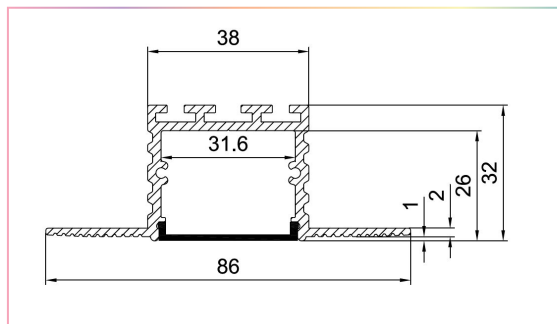

TRACK DIMENSIONS