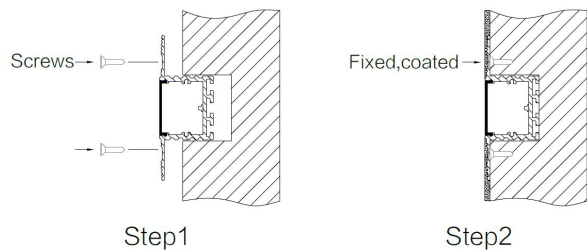

SPECIFICATION SHEET
TRACK-OP-038-TL
TRIMLESS

FEATURES

- Material: anodized aluminum 6063
- Lighting source width: Max 31mm
- Installation: Trimless recessed in drywall
- Profile length: 1 meter and 2 meters
- Cover material: PMMA, PC
- Opal cover

LED LINEAR TRIMLESS TRACKS

TRACK-OP-038-1M-TL
 TRACK-OP-038-2M-TL

ACCESSORIES

PRODUCT CODES & COMPATIBLE ACCESSORIES

| MODEL | DESCRIPTION |
|---------------------------|--|
| 1 Meter | |
| TRACK-OP-038-1M-TL | Trimless Aluminum Profile with Opal Diffuser Cover (OP-038) - 1M |
| 2 Meters | |
| TRACK-OP-038-2M-TL | Trimless Aluminum Profile with Opal Diffuser Cover (OP-038) - 2M |
| Accessories | |
| TR-ENDCAPS-038 | End Caps 038 (2 Pack) |
| TR-CNR-038-I | Trimless Connector 038, Direct (2 Pack) |
| TR-CNR-038-L | Trimless Connector 038, 90D (2 Pack) |
| TR-CNR-038-V | Trimless Connector 038, Vertical, 90D (2 Pack) |

TRACK DIMENSIONS

SPECIFICATION SHEET
TRACK-OP-038-TL
TRIMLESS

INSTALLATION VIEW

TYPICAL APPLICATIONS

- Vertical and horizontal ceiling applications

ADVANTAGES

- Specifically designed as mounted light bars
- Aluminum material can achieve a better cooling effect