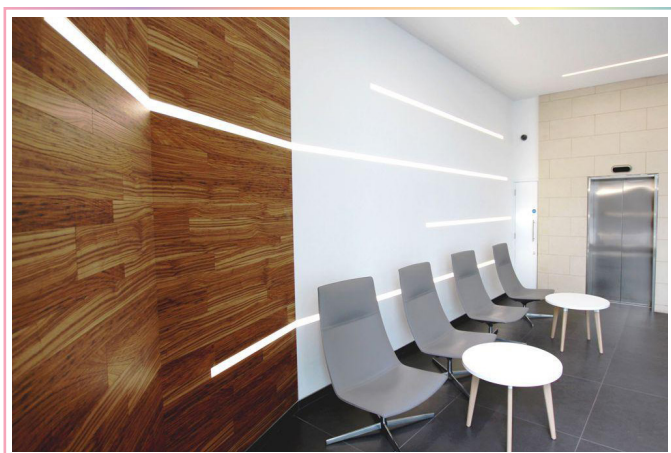

SPECIFICATION SHEET
TRACK-OP-038-TL
TRIMLESS

FEATURES

- Material: anodized aluminum 6063
- Lighting source width: Max 31mm
- Installation: Trimless recessed in drywall
- Profile length: 1 meter and 2 meters
- Cover material: PMMA, PC
- Opal cover

TRACK DIMENSIONS

SPECIFICATION SHEET
TRACK-OP-038-TL
TRIMLESS

INSTALLATION VIEW

TYPICAL APPLICATIONS

- Vertical and horizontal ceiling applications

ADVANTAGES

- Specifically designed as mounted light bars
- Aluminum material can achieve a better cooling effect