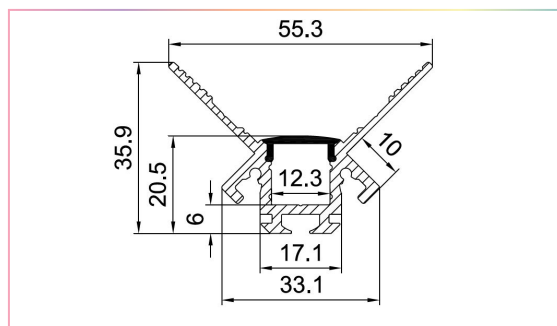

TRACK DIMENSIONS