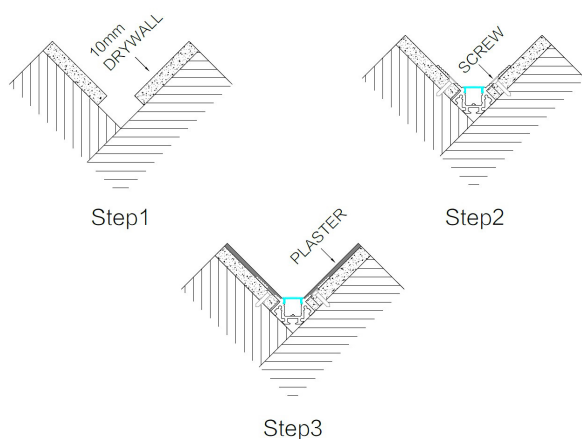

FEATURES

- Material: anodized aluminum 6063
- Lighting source width: Max 12mm
- Installation: Trimless recessed in drywall
- Profile length: 1 meter and 2 meters
- Cover material: PMMA, PC
- Opal cover

LED LINEAR TRIMLESS TRACKS

TRACK-OP-039-1M-TL
 TRACK-OP-039-2M-TL

ACCESSORIES

PRODUCT CODES & COMPATIBLE ACCESSORIES

MODEL	DESCRIPTION
1 Meter	
TRACK-OP-039-1M-TL	Trimless Aluminum Profile with Opal Diffuser Cover (OP-039) - 1M
2 Meters	
TRACK-OP-039-2M-TL	Trimless Aluminum Profile with Opal Diffuser Cover (OP-039) - 2M
Accessories	
TR-ENDCAPS-039	End Caps 039 (2 Pack)

TRACK DIMENSIONS

INSTALLATION VIEW

TYPICAL APPLICATIONS

- Vertical and horizontal ceiling applications

ADVANTAGES

- Specifically designed as mounted light bars
- Aluminum material can achieve a better cooling effect