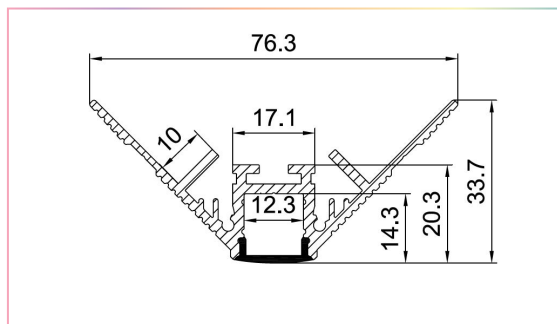

TRACK DIMENSIONS