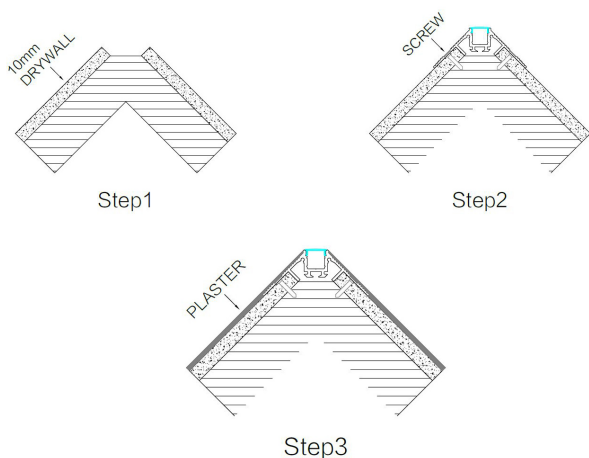

INSTALLATION VIEW

TYPICAL APPLICATIONS

- Vertical and horizontal ceiling applications

ADVANTAGES

- Specifically designed as mounted light bars
- Aluminum material can achieve a better cooling effect

COMPATIBLE LED TAPES

TAPE-60-W

TAPE-60-W27K

TAPE-60-W30K

TAPE-60-W35K
TAPE-60-W35K-IP65

TAPE-60-W50K

TAPE-120-W

TAPE-120-W27K

TAPE-120-BI

TAPE-120-BI

TAPE-120-BI-IP68

TAPE-30-RGB

TAPE-30-RGB

TAPE-60-RGB

TAPE-60-RGB

TAPE-60-RGBW

TAPE-60-RGB27K

TAPE-60-RGB30K

TAPE-60-RGB33K

TAPE-60-RGB50K