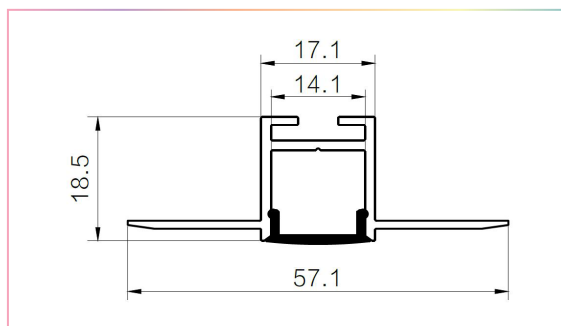

SPECIFICATION SHEET
TRACK-OP-055-TL
 TRIMLESS

FEATURES

- Material: anodized aluminum 6063
- Lighting source width: : Max 12mm
- Installation: Trimless recessed in drywall
- Profile length: 1 meter and 2 meters
- Cover material: PMMA, PC
- Opal cover

LED LINEAR TRIMLESS TRACKS

TRACK-OP-055-1M-TL
 TRACK-OP-055-2M-TL

TRACK DIMENSIONS

INSTALLATION VIEW

PRODUCT CODES & COMPATIBLE ACCESSORIES

MODEL	DESCRIPTION
1 Meter	
TRACK-OP-055-1M-TL	Trimless Aluminum Profile with Opal Diffuser Cover (OP-055) - 1M
2 Meters	
TRACK-OP-055-2M-TL	Trimless Aluminum Profile with Opal Diffuser Cover (OP-055) - 2M
Accessories	
TR-ENDCAPS-055	End Caps 055 (2 Pack)