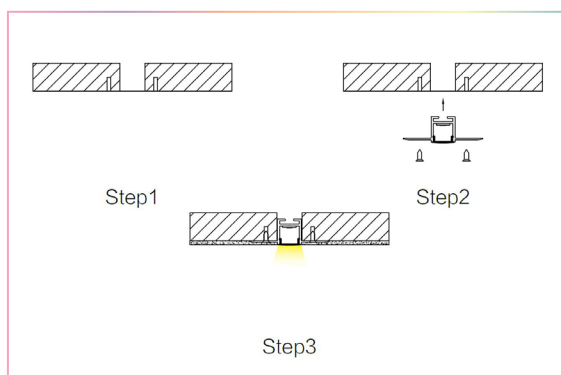

SPECIFICATION SHEET
TRACK-OP-055-TL
 TRIMLESS

FEATURES

- Material: anodized aluminum 6063
- Lighting source width: : Max 12mm
- Installation: Trimless recessed in drywall
- Profile length: 1 meter and 2 meters
- Cover material: PMMA, PC
- Opal cover

LED LINEAR TRIMLESS TRACKS

TRACK-OP-055-1M-TL
 TRACK-OP-055-2M-TL

TRACK DIMENSIONS

INSTALLATION VIEW

PRODUCT CODES & COMPATIBLE ACCESSORIES

MODEL	DESCRIPTION
1 Meter	
TRACK-OP-055-1M-TL	Trimless Aluminum Profile with Opal Diffuser Cover (OP-055) - 1M
2 Meters	
TRACK-OP-055-2M-TL	Trimless Aluminum Profile with Opal Diffuser Cover (OP-055) - 2M
Accessories	
TR-ENDCAPS-055	End Caps 055 (2 Pack)