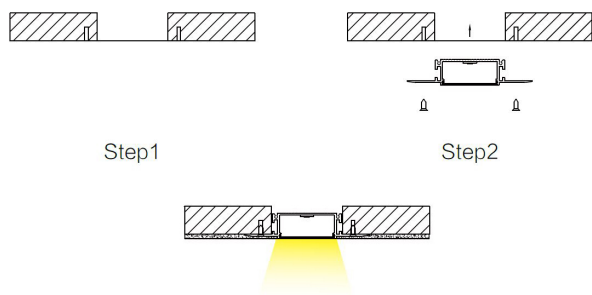

INSTALLATION VIEW

TYPICAL APPLICATIONS

- Vertical and horizontal ceiling applications

ADVANTAGES

- Specifically designed as mounted light bars
- Aluminum material can achieve a better cooling effect