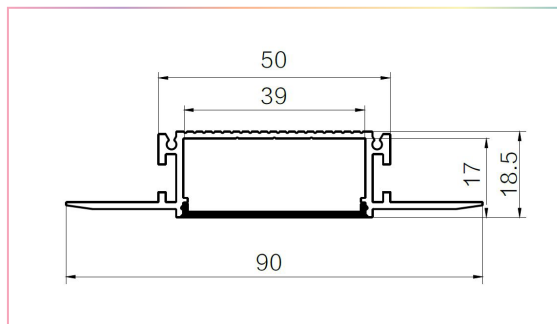

## FEATURES

- Material: anodized aluminum 6063
- Lighting source width: Max 38mm
- Installation: Trimless recessed in drywall.
- Profile length: 1 meter and 2 meters
- Cover material: PMMA, PC
- Opal cover

## LED LINEAR TRIMLESS TRACKS

TRACK-OP-057-1M-TL

TRACK-OP-057-2M-TL

## TRACK DIMENSIONS