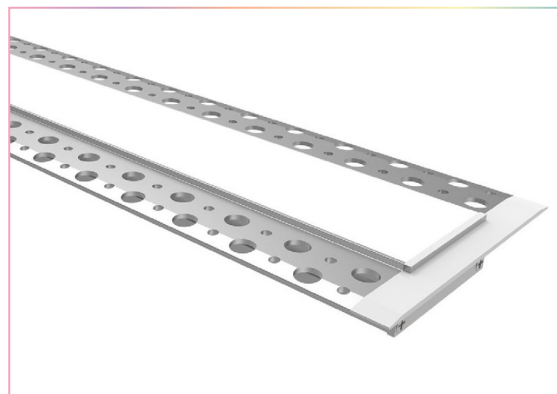

## FEATURES

- Material: anodized aluminum 6063
- Lighting source width: Max 38mm
- Installation: Trimless recessed in drywall.
- Profile length: 1 meter and 2 meters
- Cover material: PMMA, PC
- Opal cover

## LED LINEAR TRIMLESS TRACKS

TRACK-OP-057-1M-TL

TRACK-OP-057-2M-TL

## PRODUCT CODES & COMPATIBLE ACCESSORIES

MODEL	DESCRIPTION
<b>1 Meter</b>	
<b>TRACK-OP-057-1M-TL</b>	Trimless Aluminum Profile with Opal Diffuser Cover (OP-057) - 1M
<b>2 Meters</b>	
<b>TRACK-OP-057-2M-TL</b>	Trimless Aluminum Profile with Opal Diffuser Cover (OP-057) - 2M
<b>Accessories</b>	
<b>TR-ENDCAPS-057</b>	End Caps 057 (2 Pack)

## ADVANTAGES

- Specifically designed as mounted light bars
- Aluminum material can achieve a better cooling effect