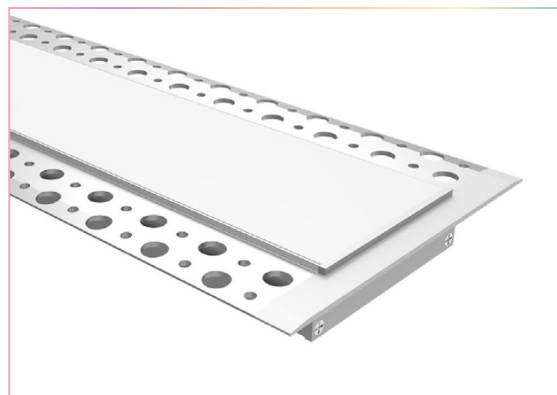

## FEATURES

- Material: anodized aluminum 6063
- Lighting source width: Max 54mm
- Installation: Trimless recessed in drywall
- Profile length: 1 meter and 2 meters
- Cover material: PMMA, PC
- Opal cover

## LED LINEAR TRIMLESS TRACKS

TRACK-OP-058-1M-TL

TRACK-OP-058-2M-TL

### ADVANTAGES

- Specifically designed as mounted light bars
- Aluminum material can achieve a better cooling effect