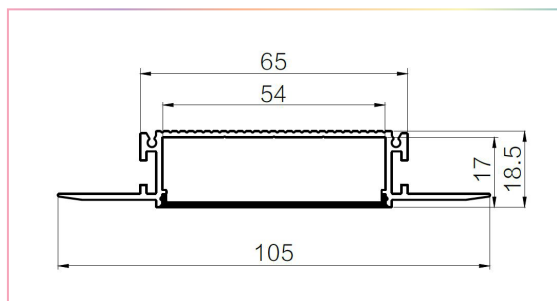

## FEATURES

- Material: anodized aluminum 6063
- Lighting source width: Max 54mm
- Installation: Trimless recessed in drywall
- Profile length: 1 meter and 2 meters
- Cover material: PMMA, PC
- Opal cover

## LED LINEAR TRIMLESS TRACKS

TRACK-OP-058-1M-TL

TRACK-OP-058-2M-TL

## TRACK DIMENSIONS