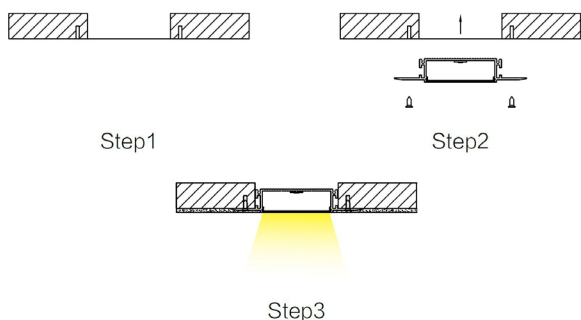

INSTALLATION VIEW