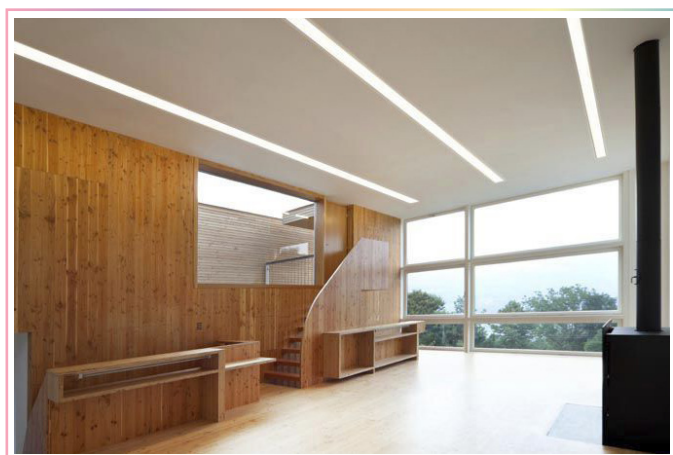

## FEATURES

- Material: anodized aluminum 6063
- Lighting source width: Max 54mm
- Installation: Trimless recessed in drywall
- Profile length: 1 meter and 2 meters
- Cover material: PMMA, PC
- Opal cover