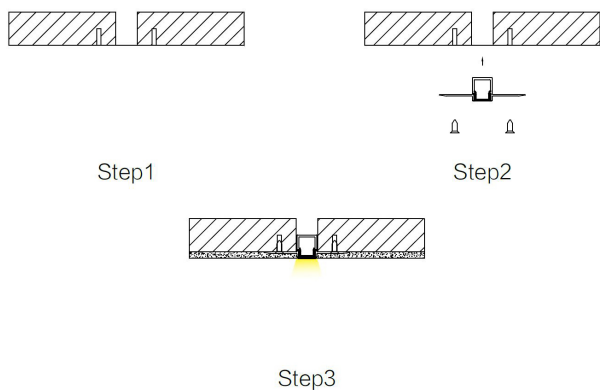

FEATURES

- Material: anodized aluminum 6063
- Lighting source width: Max 8mm
- Installation: Trimless recessed in drywall
- Profile length: 1 meter and 2 meters
- Cover material: PMMA, PC
- Opal cover

LED LINEAR TRIMLESS TRACKS

TRACK-OP-076-1M-TL

TRACK-OP-076-2M-TL

ACCESSORIES

PRODUCT CODES & COMPATIBLE ACCESSORIES

MODEL	DESCRIPTION
1 Meter	
TRACK-OP-076-1M-TL	Trimless Aluminum Profile with Opal Diffuser Cover (OP-076) - 1M
2 Meters	
TRACK-OP-076-2M-TL	Trimless Aluminum Profile with Opal Diffuser Cover (OP-076) - 2M
Accessories	
TR-ENDCAPS-076	End Caps 076 (2 Pack)

TRACK DIMENSIONS

SPECIFICATION SHEET
TRACK-OP-076-TL
TRIMLESS

INSTALLATION VIEW

COMPATIBLE LED TAPES

TAPE-120-W

TAPE-120-W27K

TYPICAL APPLICATIONS

- Vertical and horizontal ceiling applications