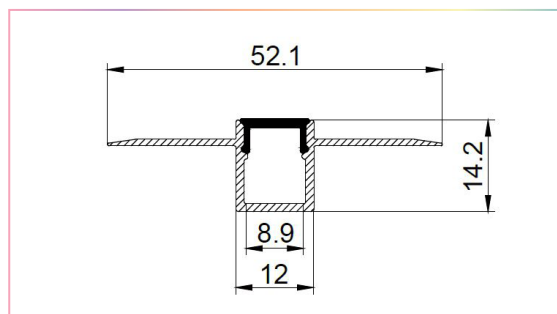

FEATURES

- Material: anodized aluminum 6063
- Lighting source width: Max 8mm
- Installation: Trimless recessed in drywall
- Profile length: 1 meter and 2 meters
- Cover material: PMMA, PC
- Opal cover

LED LINEAR TRIMLESS TRACKS

TRACK DIMENSIONS

SPECIFICATION SHEET
TRACK-OP-076-TL
TRIMLESS

INSTALLATION VIEW

COMPATIBLE LED TAPES

TAPE-120-W

TAPE-120-W27K

TYPICAL APPLICATIONS

- Vertical and horizontal ceiling applications