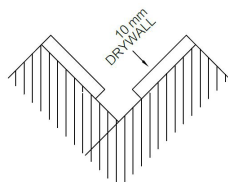

SPECIFICATION SHEET
TRACK-OP-077-TL
TRIMLESS

INSTALLATION VIEW

Step1