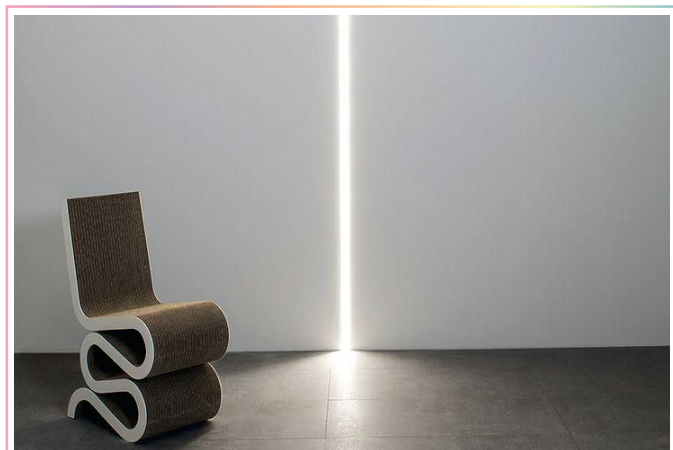

## FEATURES

- Material: anodized aluminum 6063
- Lighting source width: Max 8mm
- Installation: Trimless recessed in drywall
- Profile length: 1 meter and 2 meters
- Cover material: PMMA, PC
- Opal cover

## LED LINEAR TRIMLESS TRACKS

TRACK-OP-077-1M-TL

TRACK-OP-077-2M-TL