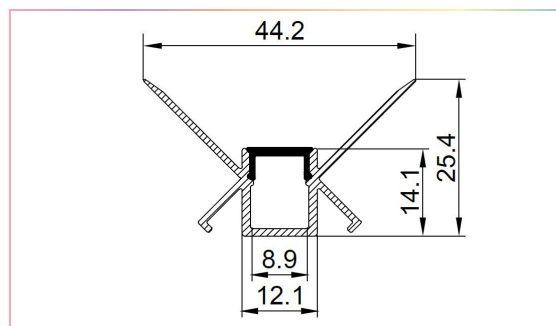

## FEATURES

- Material: anodized aluminum 6063
- Lighting source width: Max 8mm
- Installation: Trimless recessed in drywall
- Profile length: 1 meter and 2 meters
- Cover material: PMMA, PC
- Opal cover

## LED LINEAR TRIMLESS TRACKS

TRACK-OP-077-1M-TL

TRACK-OP-077-2M-TL

## TRACK DIMENSIONS

SPECIFICATION SHEET  
**TRACK-OP-077-TL**  
**TRIMLESS**