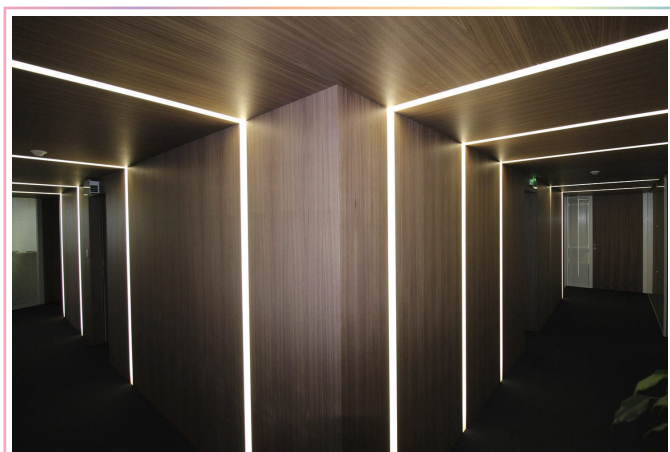

SPECIFICATION SHEET

TRACK-OP-079-TL

TRIMLESS

FEATURES

- Material: anodized aluminum 6063
- Lighting source width: Max 18mm
- Installation: Trimless recessed in drywall
- Profile length: 1 meter and 2 meters
- Cover material: PMMA, PC
- Opal cover

LED LINEAR TRIMLESS TRACKS

- TRACK-OP-079-1M-TL
- TRACK-OP-079-2M-TL

ACCESSORIES

PRODUCT CODES & COMPATIBLE ACCESSORIES

MODEL	DESCRIPTION
1 Meter	
TRACK-OP-079-1M-TL	Trimless Aluminum Profile with Opal Diffuser Cover (OP-079) - 1M
2 Meters	
TRACK-OP-079-2M-TL	Trimless Aluminum Profile with Opal Diffuser Cover (OP-079) - 2M
Accessories	
TR-ENDCAPS-079	End Caps 079 (2 Pack)

TRACK DIMENSIONS

INSTALLATION VIEW

TYPICAL APPLICATIONS

- Vertical and horizontal ceiling applications

ADVANTAGES

- Specifically designed as mounted light bars
- Aluminum material can achieve a better cooling effect