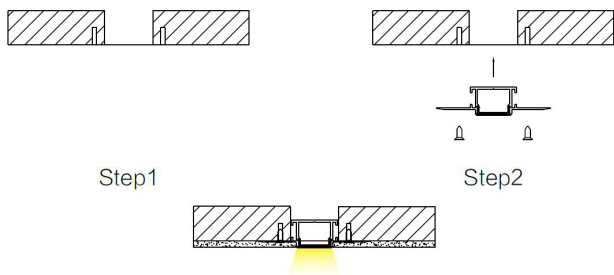

SPECIFICATION SHEET

TRACK-OP-079-TL

TRIMLESS

FEATURES

- Material: anodized aluminum 6063
- Lighting source width: Max 18mm
- Installation: Trimless recessed in drywall
- Profile length: 1 meter and 2 meters
- Cover material: PMMA, PC
- Opal cover

LED LINEAR TRIMLESS TRACKS

- TRACK-OP-079-1M-TL
- TRACK-OP-079-2M-TL

ACCESSORIES

PRODUCT CODES & COMPATIBLE ACCESSORIES

MODEL	DESCRIPTION
1 Meter	
TRACK-OP-079-1M-TL	Trimless Aluminum Profile with Opal Diffuser Cover (OP-079) - 1M
2 Meters	
TRACK-OP-079-2M-TL	Trimless Aluminum Profile with Opal Diffuser Cover (OP-079) - 2M
Accessories	
TR-ENDCAPS-079	End Caps 079 (2 Pack)

TRACK DIMENSIONS

INSTALLATION VIEW

TYPICAL APPLICATIONS

- Vertical and horizontal ceiling applications

ADVANTAGES

- Specifically designed as mounted light bars
- Aluminum material can achieve a better cooling effect