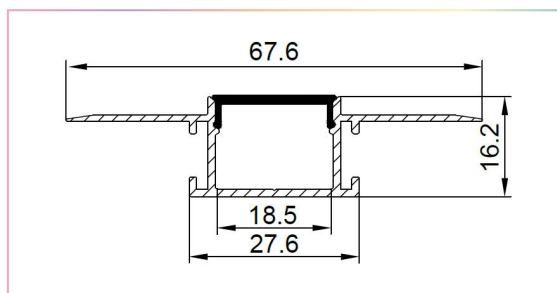

TRACK DIMENSIONS