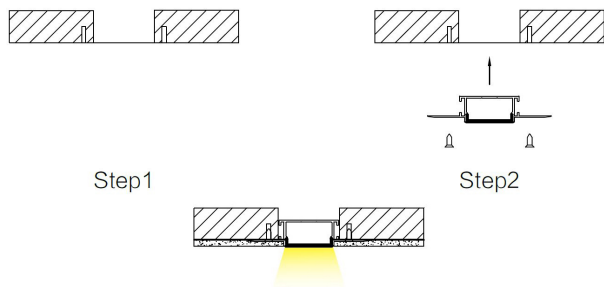

SPECIFICATION SHEET
TRACK-OP-080-TL
TRIMLESS

FEATURES

- Material: anodized aluminum 6063
- Lighting source width: Max 28mm
- Installation: Trimless recessed in drywall
- Profile length: 1 meter and 2 meters
- Cover material: PMMA, PC
- Opal cover

LED LINEAR TRIMLESS TRACKS

TRACK-OP-080-1M-TL
 TRACK-OP-080-2M-TL

ACCESSORIES

PRODUCT CODES & COMPATIBLE ACCESSORIES

MODEL	DESCRIPTION
1 Meter	
TRACK-OP-080-1M-TL	Trimless Aluminum Profile with Opal Diffuser Cover (OP-080) - 1M
2 Meters	
TRACK-OP-080-2M-TL	Trimless Aluminum Profile with Opal Diffuser Cover (OP-080) - 2M
Accessories	
TR-ENDCAPS-080	End Caps 080 (2 Pack)

TRACK DIMENSIONS

INSTALLATION VIEW

TYPICAL APPLICATIONS

- Vertical and horizontal ceiling applications

ADVANTAGES

- Specifically designed as mounted light bars
- Aluminum material can achieve a better cooling effect