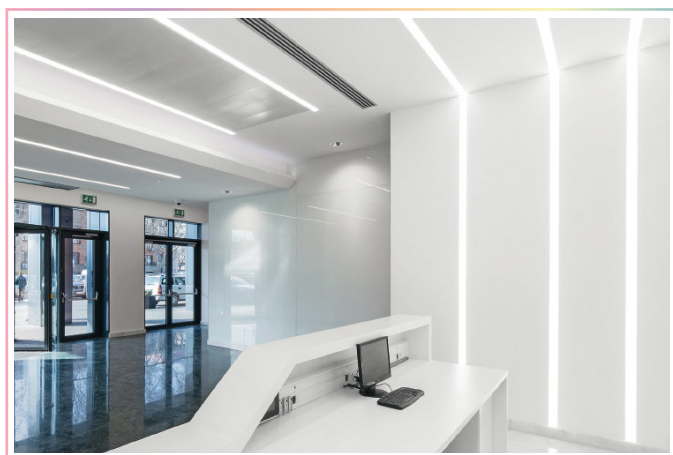

SPECIFICATION SHEET
TRACK-OP-080-TL
TRIMLESS

FEATURES

- Material: anodized aluminum 6063
- Lighting source width: Max 28mm
- Installation: Trimless recessed in drywall
- Profile length: 1 meter and 2 meters
- Cover material: PMMA, PC
- Opal cover

TRACK DIMENSIONS

INSTALLATION VIEW

TYPICAL APPLICATIONS

- Vertical and horizontal ceiling applications

ADVANTAGES

- Specifically designed as mounted light bars
- Aluminum material can achieve a better cooling effect