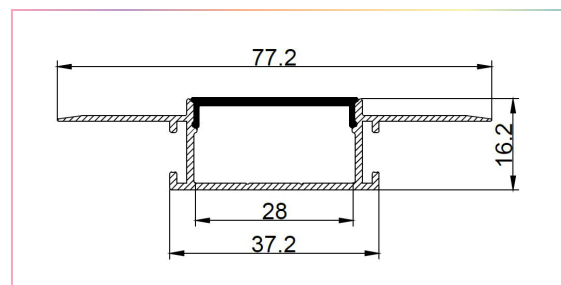

TRACK DIMENSIONS