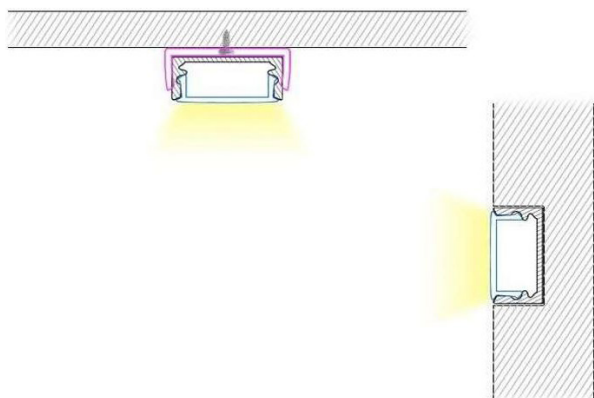

INSTALLATION VIEW