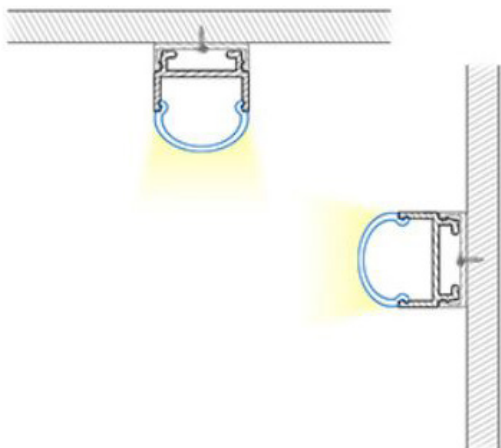

FEATURES

- Material: anodized aluminum 6063
- Width of suitable LED tape: Max 12mm
- Installation of cover: Press into profile
- Profile length: 1 meter and 2 meters
- Cover material: PMMA, PC
- Opal cover

LED LINEAR TRACKS

TRACK-OP-004-1M-RD

TRACK-OP-004-2M-RD

SLIM ALUMINUM TRACK

LED LINEAR ACCESSORIES

TR-ENDCAPS-004-RD

TR-CLIPS-004-RD

ACCESSORIES/END CAPS & CLIPS

TRACK DIMENSIONS

INSTALLATION VIEW

TYPICAL APPLICATIONS

- Cupboards
- Storage shelves
- Furniture lighting
- Exhibition lighting

ADVANTAGES

- Specifically designed as mounted light bars
- Aluminum material can achieve a better cooling effect