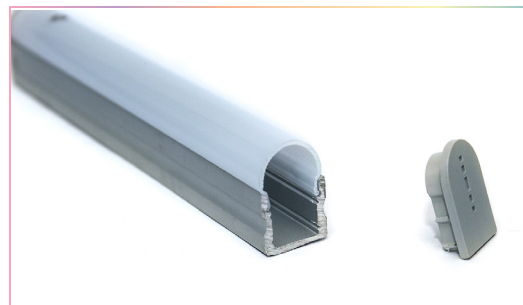

LED LINEAR TRACKS

TRACK-OP-004-1M-RD

TRACK-OP-004-2M-RD

SLIM ALUMINUM TRACK