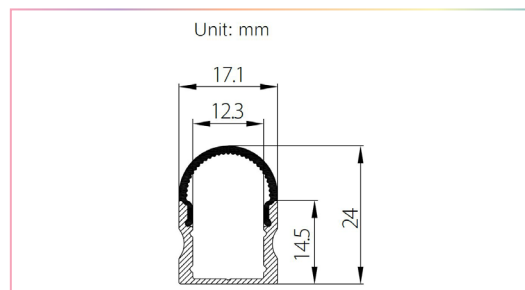

TRACK DIMENSIONS