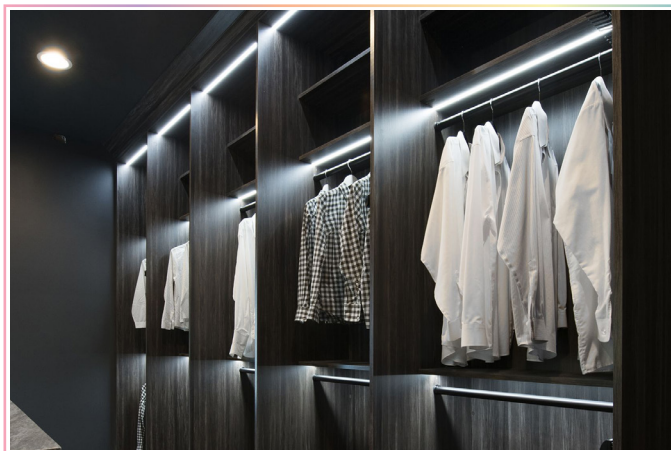

FEATURES

- Material: anodized aluminum 6063
- Width of suitable LED tape: Max 12mm
- Installation of cover: Press into profile
- Profile length: 1 meter and 2 meters
- Cover material: PMMA, PC
- Opal cover