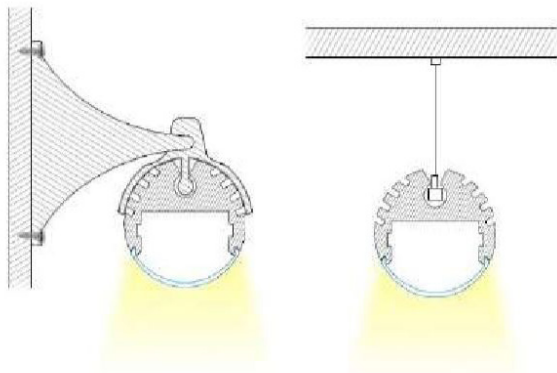

FEATURES

- Material: anodized aluminum 6063
- Width of suitable LED tape: Max 12mm
- Installation of cover: Press into profile
- Profile length: 1 meter and 2 meters
- Cover material: PMMA, PC
- Opal cover

LED LINEAR TRACKS

TRACK-OP-008-1M

TRACK-OP-008-2M

SLIM ALUMINUM TRACK

LED LINEAR ACCESSORIES

TR-ENDCAPS-008

TR-CLIPS-008

TR-BRACKETS-008

ACCESSORIES/END CAPS, CLIPS AND BRACKETS

TRACK DIMENSIONS

INSTALLATION VIEW

TYPICAL APPLICATIONS

- Cupboards
- Storage shelves
- Furniture lighting
- Exhibition lighting

ADVANTAGES

- Specifically designed as mounted light bars
- Aluminum material can achieve a better cooling effect