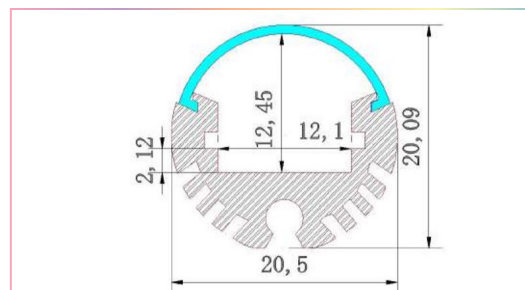

TRACK DIMENSIONS