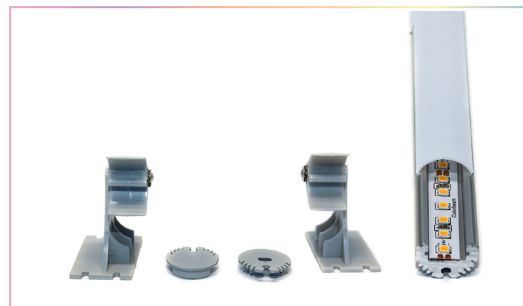

FEATURES

- Material: anodized aluminum 6063
- Width of suitable LED tape: Max 12mm
- Installation of cover: Press into profile
- Profile length: 1 meter and 2 meters
- Cover material: PMMA, PC
- Opal cover

LED LINEAR TRACKS

TRACK-OP-008-1M

TRACK-OP-008-2M

SLIM ALUMINUM TRACK

LED LINEAR ACCESSORIES

TR-ENDCAPS-008

TR-CLIPS-008

TR-BRACKETS-008

ACCESSORIES/END CAPS, CLIPS AND BRACKETS

TRACK DIMENSIONS

INSTALLATION VIEW

TYPICAL APPLICATIONS

- Cupboards
- Storage shelves
- Furniture lighting
- Exhibition lighting

ADVANTAGES

- Specifically designed as mounted light bars
- Aluminum material can achieve a better cooling effect