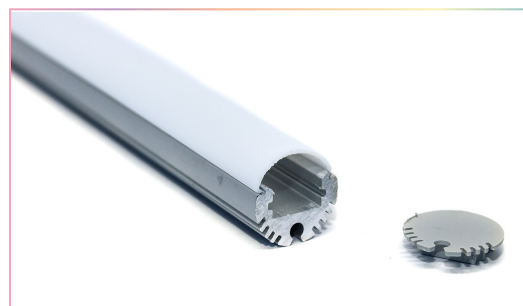

FEATURES

- Material: anodized aluminum 6063
- Width of suitable LED tape: Max 12mm
- Installation of cover: Press into profile
- Profile length: 1 meter and 2 meters
- Cover material: PMMA, PC
- Opal cover

PRODUCT CODES & COMPATIBLE ACCESSORIES

MODEL	DESCRIPTION
1 Meter	
TRACK-OP-008-1M	Round Aluminum Profile with Opal Diffuser Cover (OP-008) - 1M
2 Meters	
TRACK-OP-008-2M	Round Aluminum Profile with Opal Diffuser Cover (OP-008) - 2M
Accessories	
TR-ENDCAPS-008	End Caps 008 (2 Pack)
TR-ROPE-008	ROPE 008 (2 Pack)
TR-BRACKETS-008	Clips 008 (2 Pack)

LED LINEAR TRACKS

TRACK-OP-008-1M

TRACK-OP-008-2M

SLIM ALUMINUM TRACK

LED LINEAR ACCESSORIES

TR-ENDCAPS-008

TR-CLIPS-008

TR-BRACKETS-008

ACCESSORIES/END CAPS, CLIPS AND BRACKETS

TRACK DIMENSIONS

INSTALLATION VIEW

TYPICAL APPLICATIONS

- Cupboards
- Storage shelves
- Furniture lighting
- Exhibition lighting

ADVANTAGES

- Specifically designed as mounted light bars
- Aluminum material can achieve a better cooling effect