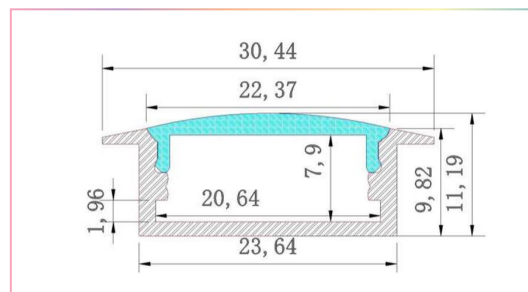

TRACK DIMENSIONS