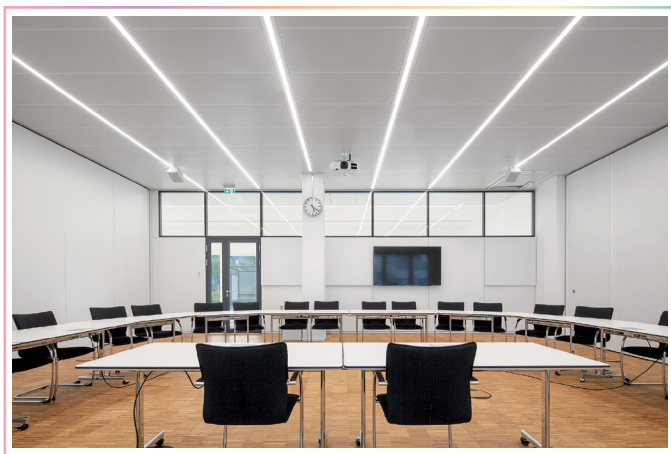

FEATURES

- Material: anodized aluminum 6063
- Width of suitable LED tape: Max 20mm
- Installation of cover: Press into profile
- Profile length: 1 meter and 2 meters
- Cover material: PMMA, PC
- Opal cover