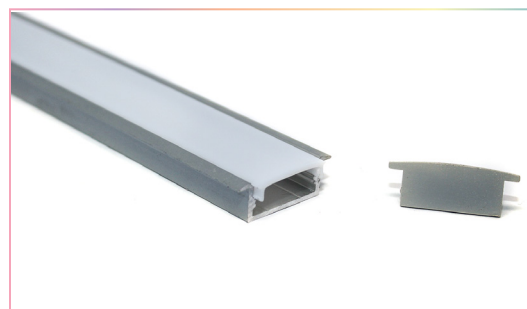

LED LINEAR TRACKS

TRACK-OP-013-1M

TRACK-OP-013-2M

SLIM ALUMINUM TRACK