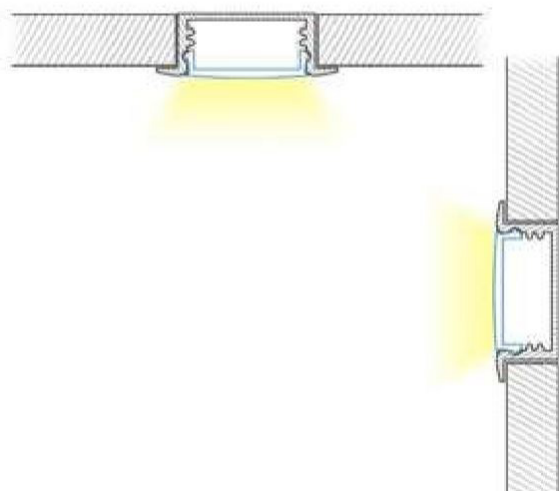

FEATURES

- Material: anodized aluminum 6063
- Width of suitable LED tape: Max 20mm
- Installation of cover: Press into profile
- Profile length: 1 meter and 2 meters
- Cover material: PMMA, PC
- Opal cover

LED LINEAR TRACKS

TRACK-OP-013-1M

TRACK-OP-013-2M

SLIM ALUMINUM TRACK

LED LINEAR ACCESSORIES

TR-ENDCAPS-013

TR-CLIPS-013

ACCESSORIES/END CAPS AND CLIPS

TRACK DIMENSIONS

INSTALLATION VIEW

TYPICAL APPLICATIONS

- Cupboards
- Storage shelves
- Furniture lighting
- Exhibition lighting

ADVANTAGES

- Specifically designed as mounted light bars
- Aluminum material can achieve a better cooling effect