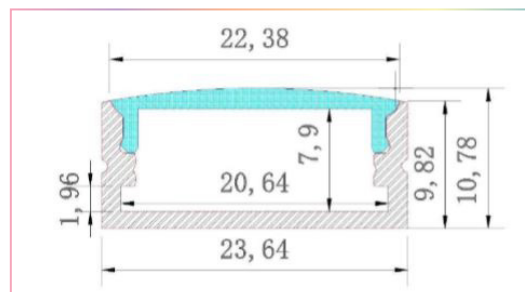

TRACK DIMENSIONS