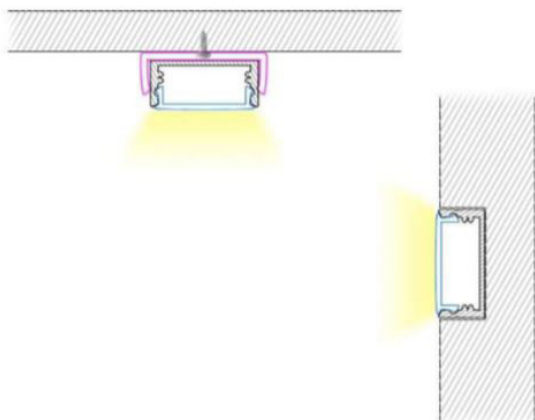

FEATURES

- Material: anodized aluminum 6063
- Width of suitable LED tape: Max 20mm
- Installation of cover: Press into profile
- Profile length: 1 meter and 2 meters
- Cover material: PMMA, PC
- Opal cover

LED LINEAR TRACKS

TRACK-OP-014-1M

TRACK-OP-014-2M

SLIM ALUMINUM TRACK

LED LINEAR ACCESSORIES

TR-ENDCAPS-014

TR-CLIPS-014

ACCESSORIES/END CAPS AND CLIPS

TRACK DIMENSIONS

INSTALLATION VIEW

TYPICAL APPLICATIONS

- Cupboards
- Storage shelves
- Furniture lighting
- Exhibition lighting

ADVANTAGES

- Specifically designed as mounted light bars
- Aluminum material can achieve a better cooling effect