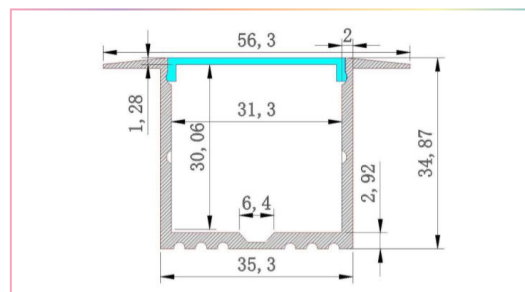

TRACK DIMENSIONS