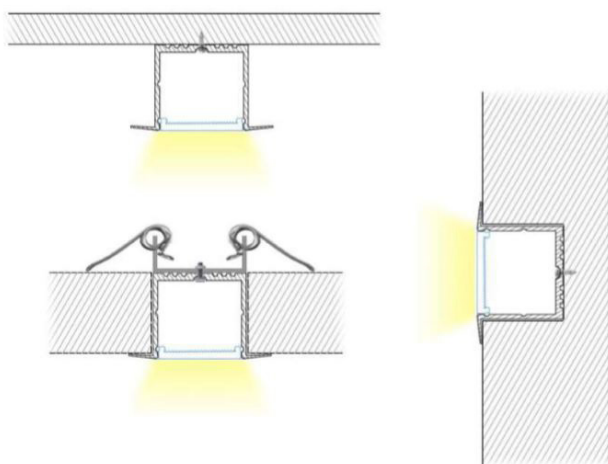

FEATURES

- Material: anodized aluminum 6063
- Width of suitable LED tape: Max 31mm
- Installation of cover: Press into profile
- Profile length: 1 meter and 2 meters
- Cover material: PMMA, PC
- Opal cover

LED LINEAR TRACKS

TRACK-OP-017-1M

TRACK-OP-017-2M

ALUMINUM TRACK

LED LINEAR ACCESSORIES

TR-ENDCAPS-017

TR-CLIPS-017

ACCESSORIES/END CAPS AND CLIPS

TRACK DIMENSIONS

INSTALLATION VIEW

TYPICAL APPLICATIONS

- Cupboards
- Storage shelves
- Furniture lighting
- Exhibition lighting

ADVANTAGES

- Specifically designed as mounted light bars
- Aluminum material can achieve a better cooling effect