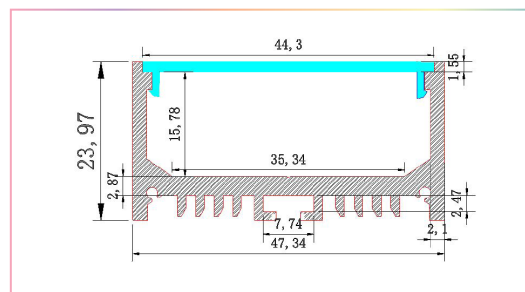

TRACK DIMENSIONS