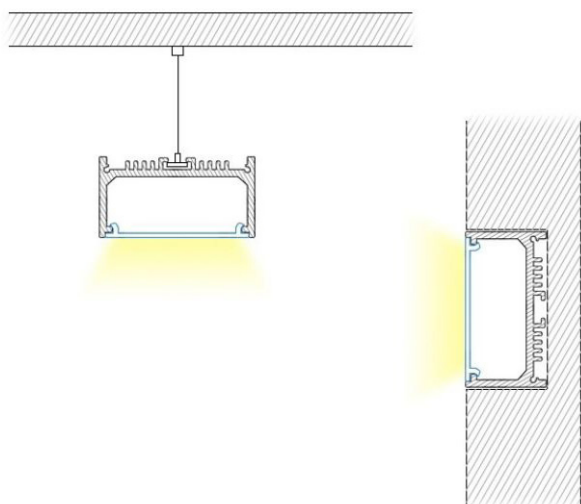

INSTALLATION VIEW

TYPICAL APPLICATIONS

- Cupboards
- Storage shelves
- Furniture lighting
- Exhibition lighting

ADVANTAGES

- Specifically designed as mounted light bars
- Aluminum material can achieve a better cooling effect