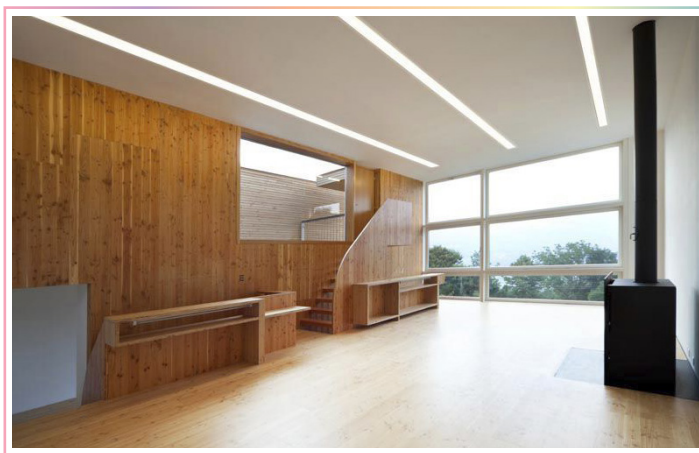

FEATURES

- Description: Aluminum profile 6063
- Compatible LED tape: Max 35mm
- Installation: PMMA Buckle in
- Profile length: 1 meter and 2 meters
- Cover material: PMMA, PC
- Opal cover