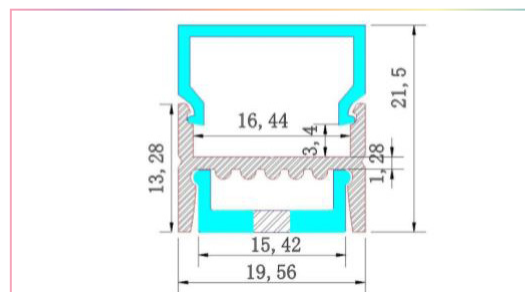

## FEATURES

- Material: anodized aluminum 6063
- Width of suitable LED tape: Max 16mm
- Installation of cover: Press into profile
- Profile length: 1 meter and 2 meters
- Cover material: PMMA, PC
- Opal cover

## TRACK DIMENSIONS