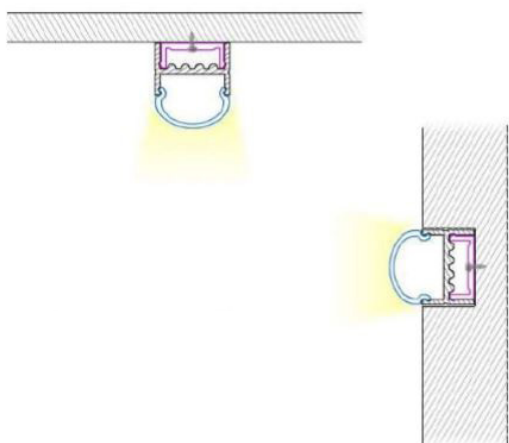

FEATURES

- Material: anodized aluminum 6063
- Width of suitable LED tape: Max 16mm
- Installation of cover: Press into profile
- Profile length: 1 meter and 2 meters
- Cover material: PMMA, PC
- Opal cover

LED LINEAR TRACKS

TRACK-OP-036-1M

TRACK-OP-036-2M

ALUMINUM TRACK

LED LINEAR ACCESSORIES

TR-ENDCAPS-036

TR-CLIPS-036

ACCESSORIES/END CAPS AND CLIPS

TRACK DIMENSIONS

INSTALLATION VIEW

TYPICAL APPLICATIONS

- Cupboards
- Storage shelves
- Furniture lighting
- Exhibition lighting

ADVANTAGES

- Specifically designed as mounted light bars
- Aluminum material can achieve a better cooling effect