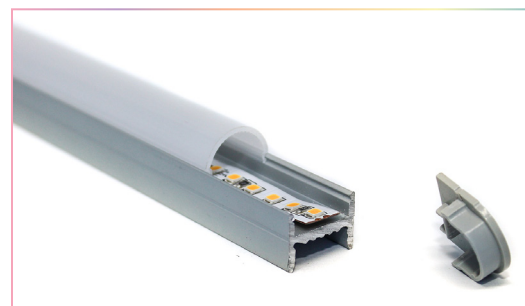

LED LINEAR TRACKS

TRACK-OP-036-1M

TRACK-OP-036-2M

ALUMINUM TRACK