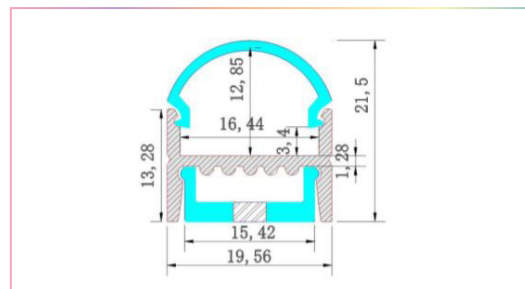

TRACK DIMENSIONS