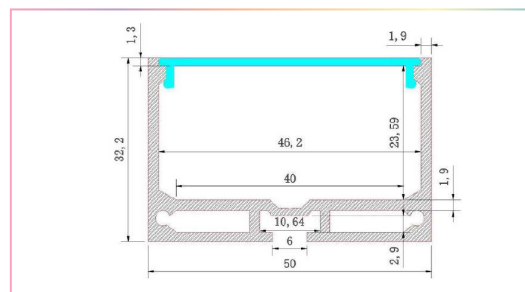

TRACK DIMENSIONS