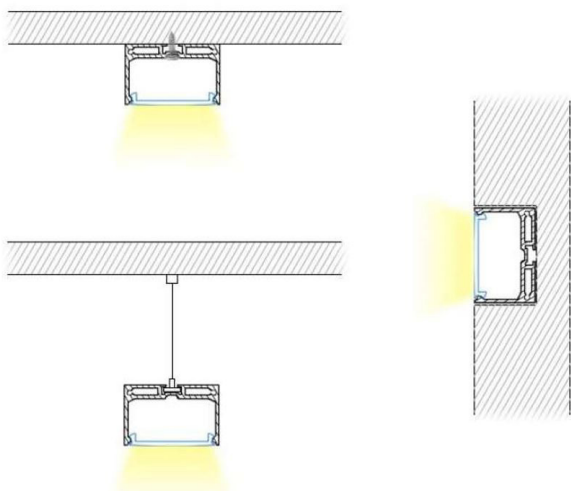

FEATURES

- Material: anodized aluminum 6063
- Width of suitable LED tape: Max 40mm
- Installation of cover: Press into profile
- Profile length: 1 meter and 2 meters
- Cover material: PMMA, PC
- Opal cover

LED LINEAR TRACKS

TRACK-OP-051-1M

TRACK-OP-051-2M

ALUMINUM TRACK

LED LINEAR ACCESSORIES

TR-ENDCAPS-051

TR-ROPE-051

ACCESSORIES/END CAPS AND ROPE

PRODUCT CODES & COMPATIBLE ACCESSORIES

MODEL	DESCRIPTION
1 Meter	
TRACK-OP-051-1M	Aluminum Profile with Opal Diffuser Cover (OP-051) - 1M
2 Meters	
TRACK-OP-051-2M	Aluminum Profile with Opal Diffuser Cover (OP-051) - 2M
Accessories	
TR-ENDCAPS-051	End Caps 051 (2 Pack)
TR-ROPE-051	Rope 051 (each)

TRACK DIMENSIONS

INSTALLATION VIEW

TYPICAL APPLICATIONS

- Cupboards
- Storage shelves
- Furniture lighting
- Exhibition lighting

ADVANTAGES

- Specifically designed as mounted light bars
- Aluminum material can achieve a better cooling effect