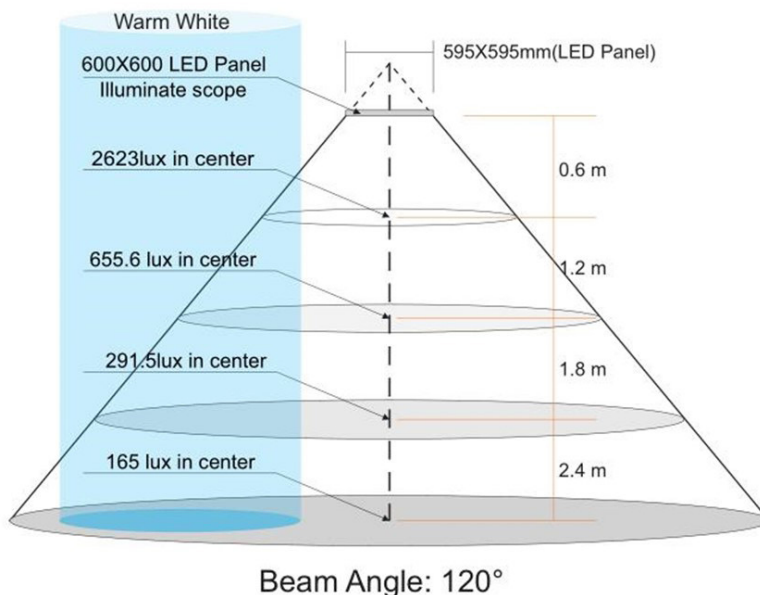

Illumination Cone Curve: (Warm White)