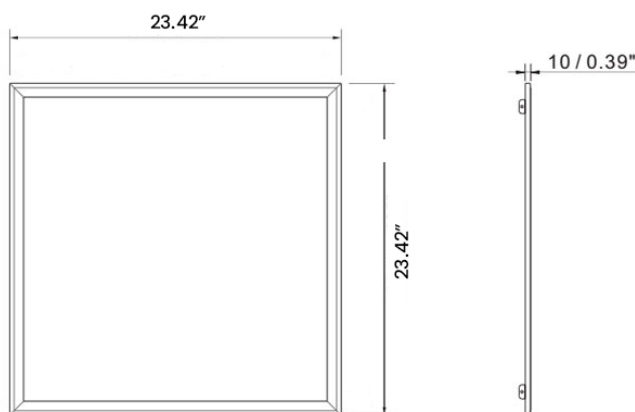

LED PANEL 2X2

## ULTRA-THIN PROFILE

Colorbeam's LED panel's ultra-thin profile (0.40 in / 10.2 mm) maximizes your ceiling space and can be installed or suited easily in very shallow ceiling plenums.

## TECHNICAL SPECS

<b>Size</b>	23.42" x 23.42" x 0.40'
<b>Material</b>	Aluminium6063 + PMMA
<b>Protection Grade</b>	IP52
<b>Working Temperature</b>	-20°C/-4°F to 45°C/113°F
<b>Gross Weight</b>	3.8 Kg
<b>Input Voltage</b>	24VDC
<b>Driver</b>	DMX-5CH-SR2108
<b>Life Span</b>	50,000 Hours
<b>Angle</b>	120 Degree
<b>Warranty</b>	5 Year Limited Warranty

## MODEL CODES

MODEL	DESCRIPTION	WATTAGE	LUMINOUS FLUX	INTENSITY 1.2M	CRI	COLOR TEMPERATURE
<b>PNL-2x2-BI-36W-CCT</b>	LED Panel, 2'x2', 24V, 36W, 2700K, 90+, Aluminium/Cooper, IP20	36W	2800Lm	>207.4Lux aveage. \655Lux peak	>90	2700K-6500K
<b>PNL-2x2-RGB-52W</b>	LED Panel 2'x2', RGB, 52W, 8.37Lb, 24V, Copper/ Aluminium, IP52	52W				RGB
<b>PNL-2x2-W30K-42W</b>	LED Panel 2'x2', 3200Lm, 3000K, 42W, 90+, 8.37Lb, 24V, Copper/ Aluminium, IP52	42W	2800Lm	>211.1Lux aveage. \667Lux peak	>90	3000K
<b>PNL-2x2-W45K-42W</b>	LED Panel 2'x2', 3200Lm, 4500K, 42W, 90+, 8.37Lb, 24V, Copper/ Aluminium, IP52	42W	2800Lm	>214.8Lux aveage. \679Lux peak	>90	4500K