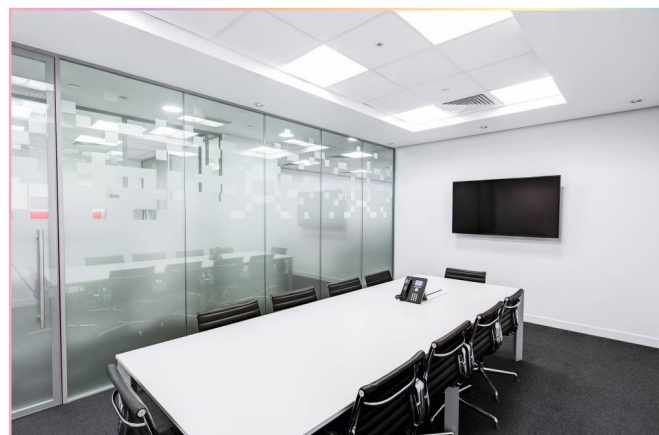

TECHNICAL SPECS

Size	23.42" x 23.42" x 0.40'
Material	Aluminium6063 + PMMA
Protection Grade	IP52
Working Temperature	-20°C/-4°F to 45°C/113°F
Gross Weight	3.8 Kg
Input Voltage	24VDC
Driver	DMX-5CH-SR2108
Life Span	50,000 Hours
Angle	120 Degree
Warranty	5 Year Limited Warranty

MODEL CODES

MODEL	DESCRIPTION	WATTAGE	LUMINOUS FLUX	INTENSITY 1.2M	CRI	COLOR TEMPERATURE
PNL-2x2-BI-36W-CCT	LED Panel, 2'x2', 24V, 36W, 2700K, 90+, Aluminium/Cooper, IP20	36W	2800Lm	>207.4Lux aveage. \655Lux peak	>90	2700K-6500K
PNL-2x2-RGB-52W	LED Panel 2'x2', RGB, 52W, 8.37Lb, 24V, Copper/ Aluminium, IP52	52W				RGB
PNL-2x2-W30K-42W	LED Panel 2'x2', 3200Lm, 3000K, 42W, 90+, 8.37Lb, 24V, Copper/ Aluminium, IP52	42W	2800Lm	>211.1Lux aveage. \667Lux peak	>90	3000K
PNL-2x2-W45K-42W	LED Panel 2'x2', 3200Lm, 4500K, 42W, 90+, 8.37Lb, 24V, Copper/ Aluminium, IP52	42W	2800Lm	>214.8Lux aveage. \679Lux peak	>90	4500K

MULTIPLE MOUNTING OPTIONS

Our LED panels allow easy installation in a variety of applications. They can be installed in a recessed T-grid system, or for hard ceilings, we can provide accessories that allow for surface or recessed mounting. If you prefer a more modern look, you can use our aircraft cable set to suspend them.

- Recessed
- Surface
- Suspended Mounting