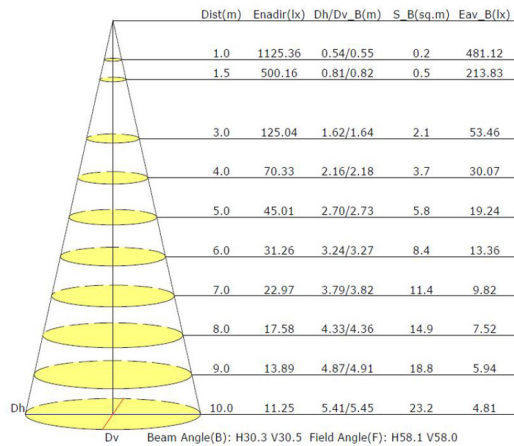

FRONT VIEW

DIMENSIONS

SPECIFICATIONS

Wattage	9 Watts	10 Watts
Lumens Range	390Lm - 470 Lm	270 Lm
Beam Angle	20° and 40°	40°
LED CRI	≥95Ra	
Input Voltage	48 Volts, RJ45	
LED Type	CTM-9 /Luminus	
Housing material	Aluminum	
Dimensions	Ø65.50*H123 mm	
Certifications	cULus	
Compatible Decoder	DMX-SR2112	
Power Supply	PS-SR2112-96	
Working Temperature	-25C to 40C	
IP Grade	IP67	
Lifespan	50,000 Hours	

PHOTOMETRIC INFORMATION / 20D

COLOR TEMPERATURE / 1800K - 4000K

Luminous Intensity Distribution Curve

Illuminance at a Distance

PHOTOMETRIC INFORMATION / 40D

COLOR TEMPERATURE / 1800K - 4000K

Luminous Intensity Distribution Curve

Illuminance at a Distance

PHOTOMETRIC INFORMATION / 20D

COLOR TEMPERATURE / 2700K - 6500K

Illuminance at a Distance

PHOTOMETRIC INFORMATION / 40D

COLOR TEMPERATURE / 2700K - 6500K

Illuminance at a Distance

PHOTOMETRIC INFORMATION / 40D