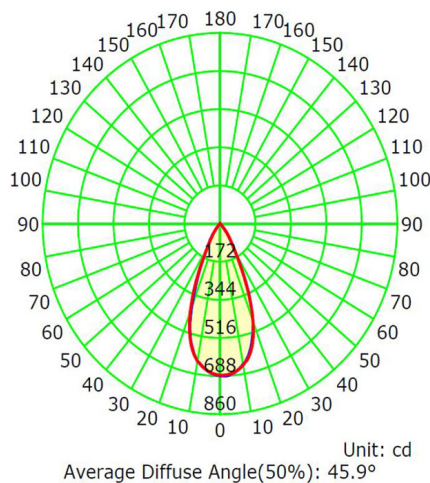

FRONT VIEW

DIMENSIONS

SPECIFICATIONS

Wattage	9 Watts	10 Watts
Lumens Range	390Lm - 470 Lm	270 Lm
Beam Angle	20° and 40°	40°
LED CRI	≥95Ra	
Input Voltage	48 Volts, RJ45	
LED Type	CTM-9 /Luminus	
Housing material	Aluminum	
Dimensions	Ø65.50*H123 mm	
Certifications	cULus	
Compatible Decoder	DMX-SR2112	
Power Supply	PS-SR2112-96	
Working Temperature	-25C to 40C	
IP Grade	IP67	
Lifespan	50,000 Hours	

PHOTOMETRIC INFORMATION / 20D

COLOR TEMPERATURE / 1800K - 4000K

Luminous Intensity Distribution Curve

Illuminance at a Distance

PHOTOMETRIC INFORMATION / 40D

COLOR TEMPERATURE / 1800K - 4000K

Luminous Intensity Distribution Curve

Illuminance at a Distance

PHOTOMETRIC INFORMATION / 20D

COLOR TEMPERATURE / 2700K - 6500K

Illuminance at a Distance

PHOTOMETRIC INFORMATION / 40D

COLOR TEMPERATURE / 2700K - 6500K

Illuminance at a Distance

PHOTOMETRIC INFORMATION / 40D

COLOR TEMPERATURE / RGBW

Luminous Intensity Distribution Curve

Illuminance at a Distance