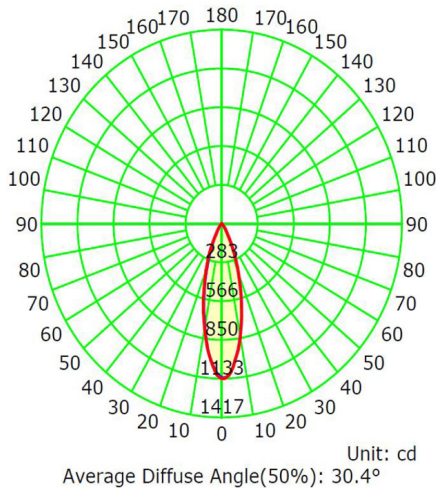

FRONT VIEW

DIMENSIONS

SPECIFICATIONS

Wattage	9 Watts	10 Watts
Lumens Range	390Lm - 470 Lm	270 Lm
Beam Angle	20° and 40°	40°
LED CRI	≥95Ra	
Input Voltage	48 Volts, RJ45	
LED Type	CTM-9 /Luminus	
Housing material	Aluminum	
Dimensions	Ø65.50*H123 mm	
Certifications	cULus	
Compatible Decoder	DMX-SR2112	
Power Supply	PS-SR2112-96	
Working Temperature	-25C to 40C	
IP Grade	IP67	
Lifespan	50,000 Hours	

PHOTOMETRIC INFORMATION / 20D

COLOR TEMPERATURE / 1800K - 4000K

Luminous Intensity Distribution Curve

Illuminance at a Distance

PHOTOMETRIC INFORMATION / 40D

COLOR TEMPERATURE / 1800K - 4000K

Luminous Intensity Distribution Curve

Illuminance at a Distance

PHOTOMETRIC INFORMATION / 20D

COLOR TEMPERATURE / 2700K - 6500K

Illuminance at a Distance

PHOTOMETRIC INFORMATION / 40D

COLOR TEMPERATURE / 2700K - 6500K

Illuminance at a Distance

PHOTOMETRIC INFORMATION / 40D