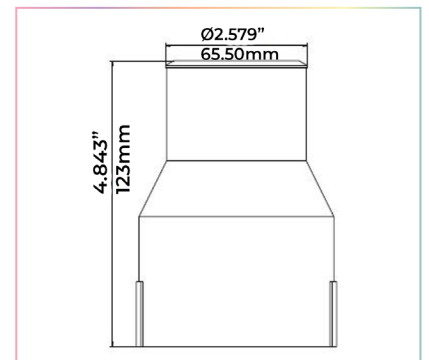

FRONT VIEW

DIMENSIONS

SPECIFICATIONS

Wattage	9 Watts	10 Watts
Lumens Range	390Lm - 470 Lm	270 Lm
Beam Angle	20° and 40°	40°
LED CRI	≥95Ra	
Input Voltage	48 Volts, RJ45	
LED Type	CTM-9 /Luminus	
Housing material	Aluminum	
Dimensions	Ø65.50*H123 mm	
Certifications	cULus	
Compatible Decoder	DMX-SR2112	
Power Supply	PS-SR2112-96	
Working Temperature	-25C to 40C	
IP Grade	IP67	
Lifespan	50,000 Hours	

PHOTOMETRIC INFORMATION / 20D

COLOR TEMPERATURE / 1800K - 4000K

Luminous Intensity Distribution Curve

Illuminance at a Distance

PHOTOMETRIC INFORMATION / 40D

COLOR TEMPERATURE / 1800K - 4000K

Luminous Intensity Distribution Curve