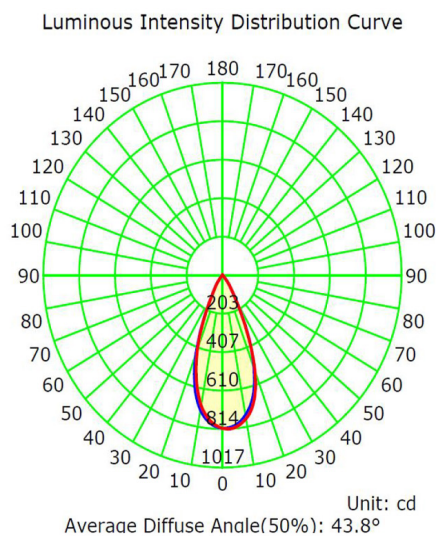

FRONT VIEW

DIMENSIONS

SPECIFICATIONS

Wattage	9 Watts	10 Watts
Lumens Range	390Lm - 470 Lm	270 Lm
Beam Angle	20° and 40°	40°
LED CRI	≥95Ra	
Input Voltage	48 Volts, RJ45	
LED Type	CTM-9 /Luminus	
Housing material	Aluminum	
Dimensions	Ø65.50*H123 mm	
Certifications	cULus	
Compatible Decoder	DMX-SR2112	
Power Supply	PS-SR2112-96	
Working Temperature	-25C to 40C	
IP Grade	IP67	
Lifespan	50,000 Hours	

PHOTOMETRIC INFORMATION / 20D

COLOR TEMPERATURE / 1800K - 4000K

Luminous Intensity Distribution Curve

Illuminance at a Distance

PHOTOMETRIC INFORMATION / 40D

COLOR TEMPERATURE / 1800K - 4000K

Luminous Intensity Distribution Curve

Illuminance at a Distance

PHOTOMETRIC INFORMATION / 20D

COLOR TEMPERATURE / 2700K - 6500K

Illuminance at a Distance

PHOTOMETRIC INFORMATION / 40D

COLOR TEMPERATURE / 2700K - 6500K

Illuminance at a Distance

PHOTOMETRIC INFORMATION / 40D

COLOR TEMPERATURE / RGBW

Luminous Intensity Distribution Curve

Illuminance at a Distance