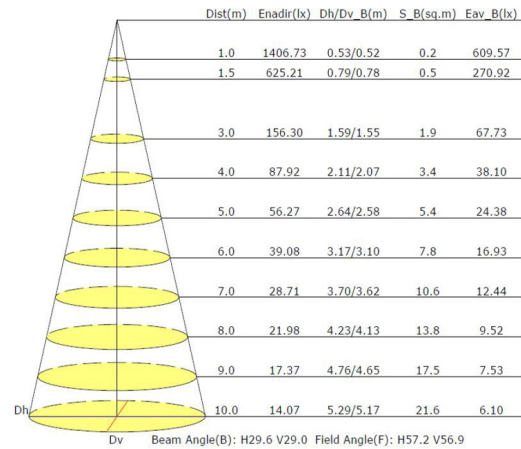

FRONT VIEW

DIMENSIONS

SPECIFICATIONS

Wattage	9 Watts	10 Watts
Lumens Range	390Lm - 470 Lm	270 Lm
Beam Angle	20° and 40°	40°
LED CRI	≥95Ra	
Input Voltage	48 Volts, RJ45	
LED Type	CTM-9 /Luminus	
Housing material	Aluminum	
Dimensions	Ø65.50*H123 mm	
Certifications	cULus	
Compatible Decoder	DMX-SR2112	
Power Supply	PS-SR2112-96	
Working Temperature	-25C to 40C	
IP Grade	IP67	
Lifespan	50,000 Hours	

PHOTOMETRIC INFORMATION / 20D

COLOR TEMPERATURE / 1800K - 4000K

Luminous Intensity Distribution Curve

Illuminance at a Distance

PHOTOMETRIC INFORMATION / 40D

COLOR TEMPERATURE / 1800K - 4000K

Luminous Intensity Distribution Curve

Illuminance at a Distance

PHOTOMETRIC INFORMATION / 20D

COLOR TEMPERATURE / 2700K - 6500K

Illuminance at a Distance

PHOTOMETRIC INFORMATION / 40D

COLOR TEMPERATURE / 2700K - 6500K

Illuminance at a Distance

PHOTOMETRIC INFORMATION / 40D

COLOR TEMPERATURE / RGBW

Luminous Intensity Distribution Curve

Illuminance at a Distance