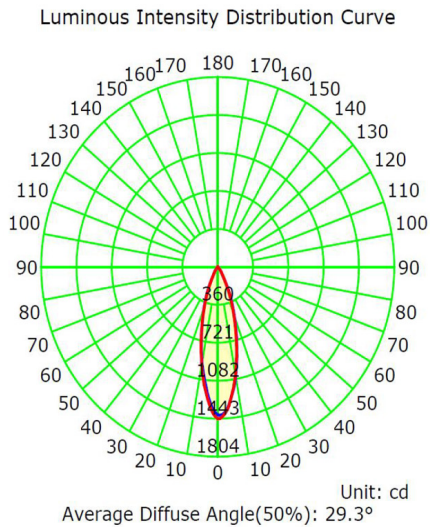

FRONT VIEW

DIMENSIONS

SPECIFICATIONS

Wattage	9 Watts	10 Watts
Lumens Range	390Lm - 470 Lm	270 Lm
Beam Angle	20° and 40°	40°
LED CRI	≥95Ra	
Input Voltage	48 Volts, RJ45	
LED Type	CTM-9 /Luminus	
Housing material	Aluminum	
Dimensions	Ø65.50*H123 mm	
Certifications	cULus	
Compatible Decoder	DMX-SR2112	
Power Supply	PS-SR2112-96	
Working Temperature	-25C to 40C	
IP Grade	IP67	
Lifespan	50,000 Hours	

PHOTOMETRIC INFORMATION / 20D

COLOR TEMPERATURE / 1800K - 4000K

Luminous Intensity Distribution Curve

Illuminance at a Distance

PHOTOMETRIC INFORMATION / 40D

COLOR TEMPERATURE / 1800K - 4000K

Luminous Intensity Distribution Curve

Illuminance at a Distance

PHOTOMETRIC INFORMATION / 20D

COLOR TEMPERATURE / 2700K - 6500K

Illuminance at a Distance

PHOTOMETRIC INFORMATION / 40D

COLOR TEMPERATURE / 2700K - 6500K

Illuminance at a Distance

PHOTOMETRIC INFORMATION / 40D

COLOR TEMPERATURE / RGBW

Luminous Intensity Distribution Curve

Illuminance at a Distance