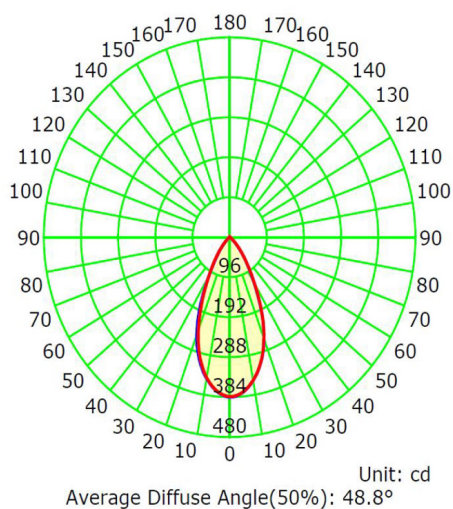

FRONT VIEW

DIMENSIONS

SPECIFICATIONS

Wattage	9 Watts	10 Watts
Lumens Range	390Lm - 470 Lm	270 Lm
Beam Angle	20° and 40°	40°
LED CRI	≥95Ra	
Input Voltage	48 Volts, RJ45	
LED Type	CTM-9 /Luminus	
Housing material	Aluminum	
Dimensions	Ø65.50*H123 mm	
Certifications	cULus	
Compatible Decoder	DMX-SR2112	
Power Supply	PS-SR2112-96	
Working Temperature	-25C to 40C	
IP Grade	IP67	
Lifespan	50,000 Hours	

PHOTOMETRIC INFORMATION / 20D

COLOR TEMPERATURE / 1800K - 4000K

Luminous Intensity Distribution Curve

Illuminance at a Distance

PHOTOMETRIC INFORMATION / 40D

COLOR TEMPERATURE / 1800K - 4000K

Luminous Intensity Distribution Curve

Illuminance at a Distance

PHOTOMETRIC INFORMATION / 20D

COLOR TEMPERATURE / 2700K - 6500K

Illuminance at a Distance

PHOTOMETRIC INFORMATION / 40D

COLOR TEMPERATURE / 2700K - 6500K

Illuminance at a Distance

PHOTOMETRIC INFORMATION / 40D

COLOR TEMPERATURE / RGBW

Luminous Intensity Distribution Curve

Illuminance at a Distance