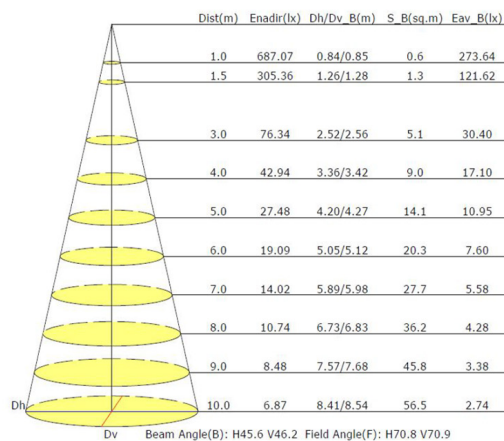

FRONT VIEW

DIMENSIONS

SPECIFICATIONS

Wattage	9 Watts	10 Watts
Lumens Range	390Lm - 470 Lm	270 Lm
Beam Angle	20° and 40°	40°
LED CRI	≥95Ra	
Input Voltage	48 Volts, RJ45	
LED Type	CTM-9 /Luminus	
Housing material	Aluminum	
Dimensions	Ø65.50*H123 mm	
Certifications	cULus	
Compatible Decoder	DMX-SR2112	
Power Supply	PS-SR2112-96	
Working Temperature	-25C to 40C	
IP Grade	IP67	
Lifespan	50,000 Hours	

PHOTOMETRIC INFORMATION / 20D

COLOR TEMPERATURE / 1800K - 4000K

Luminous Intensity Distribution Curve

Illuminance at a Distance

PHOTOMETRIC INFORMATION / 40D

COLOR TEMPERATURE / 1800K - 4000K

Luminous Intensity Distribution Curve

Illuminance at a Distance

PHOTOMETRIC INFORMATION / 20D

COLOR TEMPERATURE / 2700K - 6500K

Illuminance at a Distance

PHOTOMETRIC INFORMATION / 40D

COLOR TEMPERATURE / 2700K - 6500K

Illuminance at a Distance

PHOTOMETRIC INFORMATION / 40D

COLOR TEMPERATURE / RGBW

Luminous Intensity Distribution Curve

Illuminance at a Distance