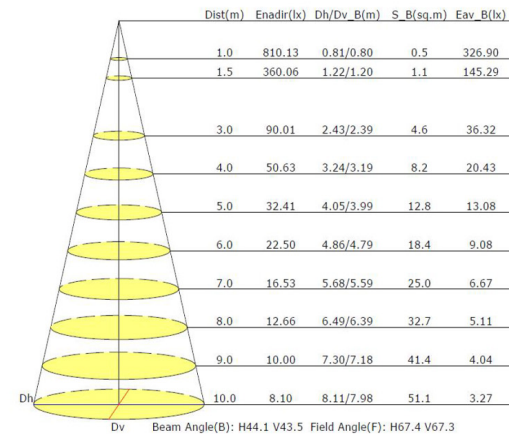

FRONT VIEW

DIMENSIONS

SPECIFICATIONS

Wattage	9 Watts	10 Watts
Lumens Range	390Lm - 470 Lm	270 Lm
Beam Angle	20° and 40°	40°
LED CRI	≥95Ra	
Input Voltage	48 Volts, RJ45	
LED Type	CTM-9 /Luminus	
Housing material	Aluminum	
Dimensions	Ø65.50*H123 mm	
Certifications	cULus	
Compatible Decoder	DMX-SR2112	
Power Supply	PS-SR2112-96	
Working Temperature	-25C to 40C	
IP Grade	IP67	
Lifespan	50,000 Hours	

PHOTOMETRIC INFORMATION / 20D

COLOR TEMPERATURE / 1800K - 4000K

Luminous Intensity Distribution Curve

Illuminance at a Distance

PHOTOMETRIC INFORMATION / 40D

COLOR TEMPERATURE / 1800K - 4000K

Luminous Intensity Distribution Curve

Illuminance at a Distance

PHOTOMETRIC INFORMATION / 20D

COLOR TEMPERATURE / 2700K - 6500K

Illuminance at a Distance

PHOTOMETRIC INFORMATION / 40D

COLOR TEMPERATURE / 2700K - 6500K

Illuminance at a Distance

PHOTOMETRIC INFORMATION / 40D

COLOR TEMPERATURE / RGBW

Luminous Intensity Distribution Curve

Illuminance at a Distance