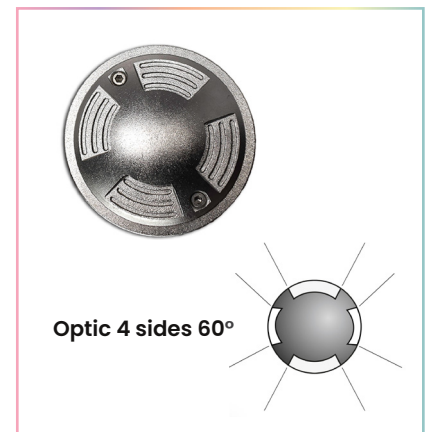

SPECIFICATION SHEET

TEGA-DR-4S

DESCRIPTION

Tough enough to be driven over, the TEGA-DR pathway lighting series delivers an assortment of options to illuminate driveways, pathways, patios and docks.

MODEL CODE	DESCRIPTION
TEGA-DR-W30K-2W-60-4S	Outdoor LED Fixture White 3000K, 60D, 2W, 24V, IP67, Four sided
TEGA-DR-W40K-2W-60-4S	Outdoor LED Fixture White 4000K, 60D, 2W, 24V, IP67, Four sided
TEGA-DR-RGB-3W-60-4S	Outdoor LED Fixture, RGB, 60D, 3W, 24V, IP67, Four sided
TEGA-DR-RGBW-4W-60-4S	Outdoor LED Fixture, RGB White, 60D, 4W, 24V, IP67, Four sided

-  Tunable Lighting
-  RGB Lighting
-  RGBW Lighting
-  Waterproof IP67
-  3 Year Limited Warranty

SPECIFICATIONS

Wattage	2W	3W	4W
Color Temperature	3000K - 4000K	RGB	RGBW
Optic	4 sides 60°		
Input Voltage	24 VDC		
CRI	> 80		
Luminaire Dimensions	Ring: Ø 2.16" / Ø 55mm Body: 2.99" / 76mm		
Fixture Material	Housing: Aluminum. Front Cover: #316 stainless steel		
Compatible Driver	DRV-SRPC2108-24-200CVF		
Working Temperature	20 ±40°C		
IP Grade	IP67		
Lifespan	50,000 Hours		
Warranty	3 Year Limited Warranty		