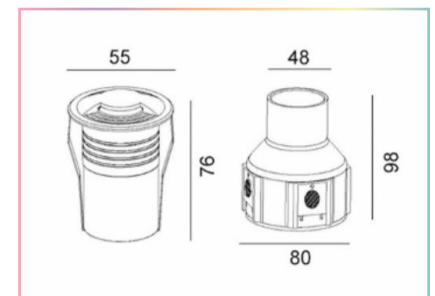

SPECIFICATION SHEET

TEGA-DR-4S

DESCRIPTION

Tough enough to be driven over, the TEGA-DR pathway lighting series delivers an assortment of options to illuminate driveways, pathways, patios and docks.

MODEL CODE	DESCRIPTION
TEGA-DR-W30K-2W-60-4S	Outdoor LED Fixture White 3000K, 60D, 2W, 24V, IP67, Four sided
TEGA-DR-W40K-2W-60-4S	Outdoor LED Fixture White 4000K, 60D, 2W, 24V, IP67, Four sided
TEGA-DR-RGB-3W-60-4S	Outdoor LED Fixture, RGB, 60D, 3W, 24V, IP67, Four sided
TEGA-DR-RGBW-4W-60-4S	Outdoor LED Fixture, RGB White, 60D, 4W, 24V, IP67, Four sided

-  Tunable Lighting
-  RGB Lighting
-  RGBW Lighting
-  Waterproof IP67
-  3 Year Limited Warranty

SPECIFICATIONS

Wattage	2W	3W	4W
Color Temperature	3000K - 4000K	RGB	RGBW
Optic	4 sides 60°		
Input Voltage	24 VDC		
CRI	> 80		
Luminaire Dimensions	Ring: Ø 2.16" / Ø 55mm Body: 2.99" / 76mm		
Fixture Material	Housing: Aluminum. Front Cover: #316 stainless steel		
Compatible Driver	DRV-SRPC2108-24-200CVF		
Working Temperature	20 ±40°C		
IP Grade	IP67		
Lifespan	50,000 Hours		
Warranty	3 Year Limited Warranty		

DIMENSIONS

www.colorbeamlighting.com