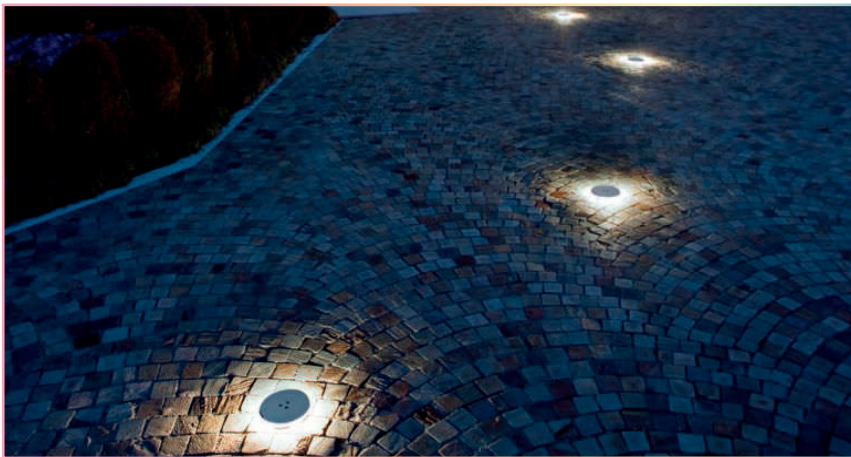

SPECIFICATION SHEET

TEGA-DR-4S

DESCRIPTION

Tough enough to be driven over, the TEGA-DR pathway lighting series delivers an assortment of options to illuminate driveways, pathways, patios and docks.

MODEL CODE	DESCRIPTION
TEGA-DR-W30K-2W-60-4S	Outdoor LED Fixture White 3000K, 60D, 2W, 24V, IP67, Four sided
TEGA-DR-W40K-2W-60-4S	Outdoor LED Fixture White 4000K, 60D, 2W, 24V, IP67, Four sided
TEGA-DR-RGB-3W-60-4S	Outdoor LED Fixture, RGB, 60D, 3W, 24V, IP67, Four sided
TEGA-DR-RGBW-4W-60-4S	Outdoor LED Fixture, RGB White, 60D, 4W, 24V, IP67, Four sided

-  Tunable Lighting
-  RGB Lighting
-  RGBW Lighting
-  Waterproof IP67
-  3 Year Limited Warranty

SPECIFICATIONS

Wattage	2W	3W	4W
Color Temperature	3000K - 4000K	RGB	RGBW
Optic	4 sides 60°		
Input Voltage	24 VDC		
CRI	> 80		
Luminaire Dimensions	Ring: Ø 2.16" / Ø 55mm Body: 2.99" / 76mm		
Fixture Material	Housing: Aluminum. Front Cover: #316 stainless steel		
Compatible Driver	DRV-SRPC2108-24-200CVF		
Working Temperature	20 ±40°C		
IP Grade	IP67		
Lifespan	50,000 Hours		
Warranty	3 Year Limited Warranty		