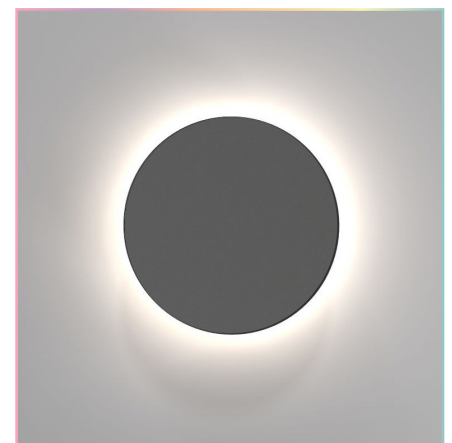

## DESCRIPTION

MAYA-WS Wall mounted luminaire finished in a sand grey coated aluminum. Suitable for the front door, fences and pathway illumination.

## MAYA WALL SCONCES ROUND

MODEL CODES	DESCRIPTION
MAYA-WS-W30K-12W-SG	LED Wall Sconce White, Sand Grey, 3000K, 12W, 24V, IP54
MAYA-WS-W40K-12W-SG	LED Wall Sconce White, Sand Grey, 4000K, 12W, 24V, IP54
MAYA-WS-W60K-12W-SG	LED Wall Sconce, White, Sand Grey, 6000K, 12W, 24V, IP54

## SPECIFICATIONS

<b>Wattage</b>	12W	
<b>Color /CCT</b>	3000K, 4000K & 6000K	
<b>CRI</b>	80	
<b>LED</b>	COB-Epistar	
<b>Input Voltage</b>	24 VDC / Cable 20 cm	
<b>Luminaire Dimensions</b>	Diameter: Ø 5.90" / Ø 150mm	Height: 1.96" / 50mm
<b>Fixture Finish</b>	Surface is coated with sand gray electrostatic powder	
<b>Fixture Material</b>	Made of die-casting aluminum and acrylic	
<b>Compatible Driver</b>	DRV-SRPC2108-24-200CVF	
<b>Working Temperature</b>	20 ±40°C	
<b>IP Grade</b>	IP54	
<b>Lifespan</b>	50,000 Hours	
<b>Warranty</b>	3 Year Limited Warranty	