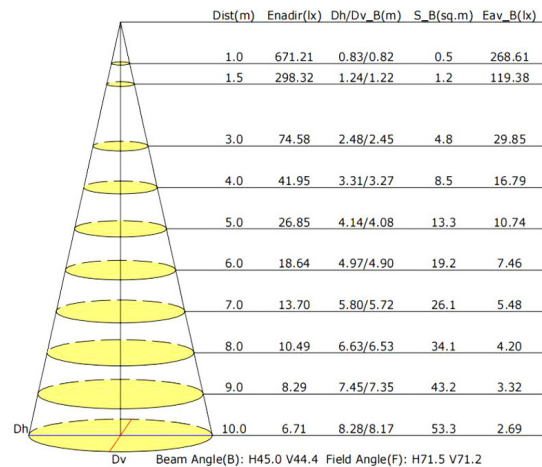

FRONT VIEW

DIMENSIONS

PHOTOMETRIC INFORMATION / 40D

COLOR TEMPERATURE / 1800K - 4000K

Luminous Intensity Distribution Curve

Illuminance at a Distance

PHOTOMETRIC INFORMATION / 40D

COLOR TEMPERATURE / 2700K - 6500K

Luminous Intensity Distribution Curve

Illuminance at a Distance

PHOTOMETRIC INFORMATION / 40D

COLOR TEMPERATURE / RGBW

Illuminance at a Distance