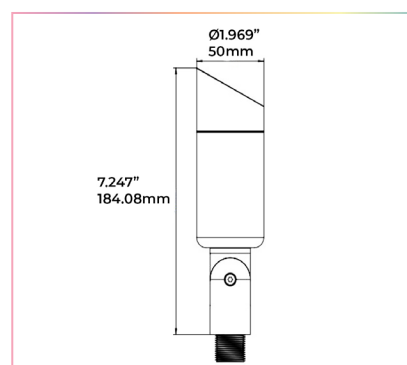

BALZO LG SERIES – SPOTLIGHT

1800K to 4000K

2200K to 5000K

2700K to 6500K

RGBW

SPECIFICATIONS

Wattage	9 Watts	10 Watts
Lumens Range	360 - 400 Lm	250 Lm
Beam Angle	40°	
LED CRI	≥95Ra	
Input Voltage	48 Volts, RJ45	
LED Type	CTM-9 /Luminus	
Housing material	Aluminum	
Dimensions	Ø50*H184.08mm	
Certifications	cULus	
Compatible Decoder	DMX-SR-2112 Decoder	
Power Supply	PS-SR2112-96 - Power Supply 96W	
Working Temperature	-25C to 40C	
IP Grade	IP68	
Lifespan	50,000 Hours	
Warranty	3 Year Limited Warranty	

FRONT VIEW

DIMENSIONS

PHOTOMETRIC INFORMATION / 40D

COLOR TEMPERATURE / 1800K - 4000K

Luminous Intensity Distribution Curve

Illuminance at a Distance

PHOTOMETRIC INFORMATION / 40D

COLOR TEMPERATURE / 2700K - 6500K