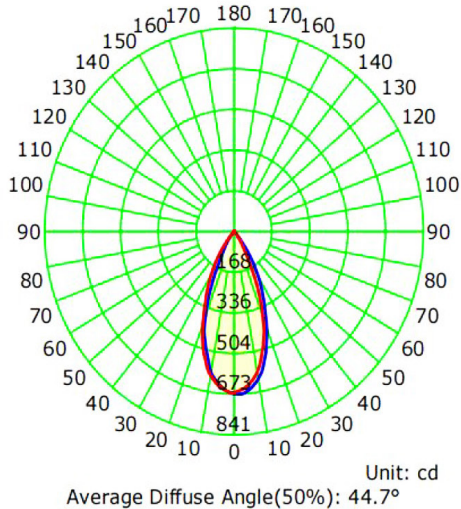

BALZO LG SERIES – SPOTLIGHT

1800K to 4000K

2200K to 5000K

2700K to 6500K

RGBW

SPECIFICATIONS

Wattage	9 Watts	10 Watts
Lumens Range	360 - 400 Lm	250 Lm
Beam Angle	40°	
LED CRI	≥95Ra	
Input Voltage	48 Volts, RJ45	
LED Type	CTM-9 /Luminus	
Housing material	Aluminum	
Dimensions	Ø50*H184.08mm	
Certifications	cULus	
Compatible Decoder	DMX-SR-2112 Decoder	
Power Supply	PS-SR2112-96 - Power Supply 96W	
Working Temperature	-25C to 40C	
IP Grade	IP68	
Lifespan	50,000 Hours	
Warranty	3 Year Limited Warranty	

FRONT VIEW

DIMENSIONS

PHOTOMETRIC INFORMATION / 40D

COLOR TEMPERATURE / 1800K - 4000K

Luminous Intensity Distribution Curve

Illuminance at a Distance

PHOTOMETRIC INFORMATION / 40D

COLOR TEMPERATURE / 2700K - 6500K

Luminous Intensity Distribution Curve

Illuminance at a Distance

PHOTOMETRIC INFORMATION / 40D

COLOR TEMPERATURE / RGBW

Illuminance at a Distance