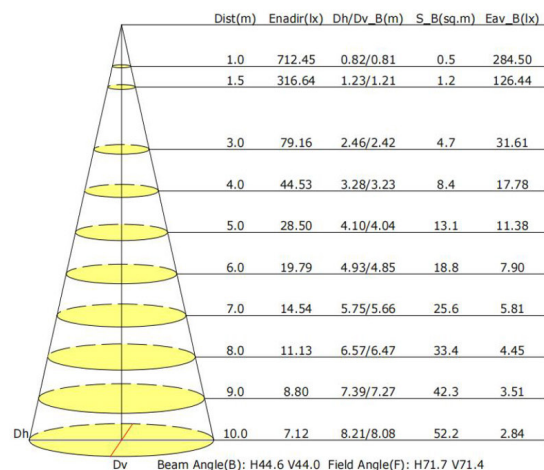

FRONT VIEW

DIMENSIONS

PHOTOMETRIC INFORMATION / 40D

COLOR TEMPERATURE / 1800K - 4000K

Luminous Intensity Distribution Curve

Illuminance at a Distance

PHOTOMETRIC INFORMATION / 40D

COLOR TEMPERATURE / 2700K - 6500K

Luminous Intensity Distribution Curve

Illuminance at a Distance

PHOTOMETRIC INFORMATION / 40D

COLOR TEMPERATURE / RGBW

Illuminance at a Distance