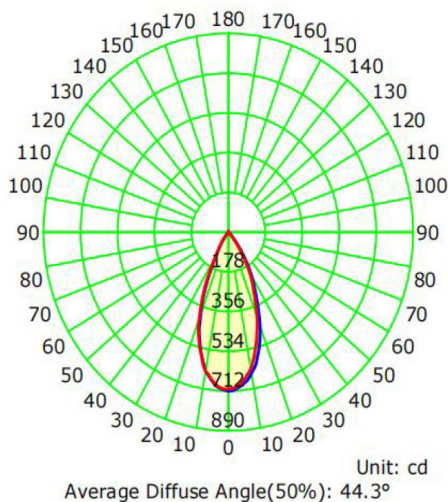

BALZO LG SERIES – SPOTLIGHT

1800K to 4000K

2200K to 5000K

2700K to 6500K

RGBW

SPECIFICATIONS

Wattage	9 Watts	10 Watts
Lumens Range	360 - 400 Lm	250 Lm
Beam Angle	40°	
LED CRI	≥95Ra	
Input Voltage	48 Volts, RJ45	
LED Type	CTM-9 /Luminus	
Housing material	Aluminum	
Dimensions	Ø50*H184.08mm	
Certifications	cULus	
Compatible Decoder	DMX-SR-2112 Decoder	
Power Supply	PS-SR2112-96 - Power Supply 96W	
Working Temperature	-25C to 40C	
IP Grade	IP68	
Lifespan	50,000 Hours	
Warranty	3 Year Limited Warranty	

FRONT VIEW

DIMENSIONS

PHOTOMETRIC INFORMATION / 40D

COLOR TEMPERATURE / 1800K - 4000K

Luminous Intensity Distribution Curve

Illuminance at a Distance

PHOTOMETRIC INFORMATION / 40D

COLOR TEMPERATURE / 2700K - 6500K

Luminous Intensity Distribution Curve

Illuminance at a Distance

PHOTOMETRIC INFORMATION / 40D

COLOR TEMPERATURE / RGBW

Illuminance at a Distance