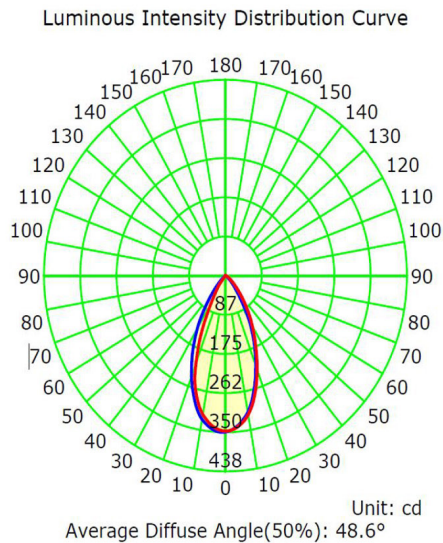

BALZO LG SERIES – SPOTLIGHT

1800K to 4000K

2200K to 5000K

2700K to 6500K

RGBW

SPECIFICATIONS

Wattage	9 Watts	10 Watts
Lumens Range	360 - 400 Lm	250 Lm
Beam Angle	40°	
LED CRI	≥95Ra	
Input Voltage	48 Volts, RJ45	
LED Type	CTM-9 /Luminus	
Housing material	Aluminum	
Dimensions	Ø50*H184.08mm	
Certifications	cULus	
Compatible Decoder	DMX-SR-2112 Decoder	
Power Supply	PS-SR2112-96 - Power Supply 96W	
Working Temperature	-25C to 40C	
IP Grade	IP68	
Lifespan	50,000 Hours	
Warranty	3 Year Limited Warranty	

FRONT VIEW

DIMENSIONS

PHOTOMETRIC INFORMATION / 40D

COLOR TEMPERATURE / 1800K - 4000K

Luminous Intensity Distribution Curve

Illuminance at a Distance

PHOTOMETRIC INFORMATION / 40D

COLOR TEMPERATURE / 2700K - 6500K

Luminous Intensity Distribution Curve

Illuminance at a Distance

PHOTOMETRIC INFORMATION / 40D

COLOR TEMPERATURE / RGBW

Illuminance at a Distance