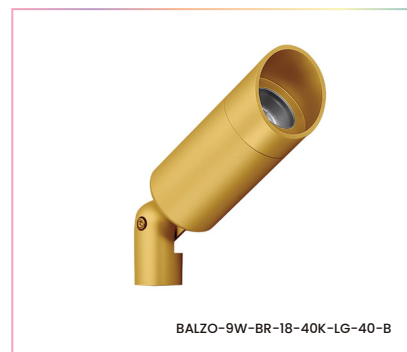

BALZO LG SERIES – SPOTLIGHT

1800K to 4000K

2200K to 5000K

2700K to 6500K

RGBW

SPECIFICATIONS

Wattage	9 Watts	10 Watts
Lumens Range	360 - 400 Lm	250 Lm
Beam Angle	40°	
LED CRI	≥95Ra	
Input Voltage	48 Volts, RJ45	
LED Type	CTM-9 /Luminus	
Housing material	Aluminum	
Dimensions	Ø50*H184.08mm	
Certifications	cULus	
Compatible Decoder	DMX-SR-2112 Decoder	
Power Supply	PS-SR2112-96 - Power Supply 96W	
Working Temperature	-25C to 40C	
IP Grade	IP68	
Lifespan	50,000 Hours	
Warranty	3 Year Limited Warranty	

PRODUCT CODES

BALZO-9W-BR-18-40K-LG-40-AL	BALZO-9W-BR-18-40K-LG-40-AL
BALZO-9W-BR-18-40K-LG-40-B	BALZO-9W-BR-18-40K-LG-40-B
BALZO-9W-BR-18-40K-LG-40-SS	BALZO-9W-BR-18-40K-LG-40-SS
BALZO-9W-BR-27-65K-LG-40-AL	BALZO-10W-RGBW-LG-40-AL
BALZO-9W-BR-27-65K-LG-40-B	BALZO-10W-RGBW-LG-40-B
BALZO-9W-BR-27-65K-LG-40-SS	BALZO-10W-RGBW-LG-40-SS

FRONT VIEW

DIMENSIONS

PHOTOMETRIC INFORMATION / 40D

COLOR TEMPERATURE / 1800K - 4000K

Luminous Intensity Distribution Curve

Illuminance at a Distance

PHOTOMETRIC INFORMATION / 40D

COLOR TEMPERATURE / 2700K - 6500K