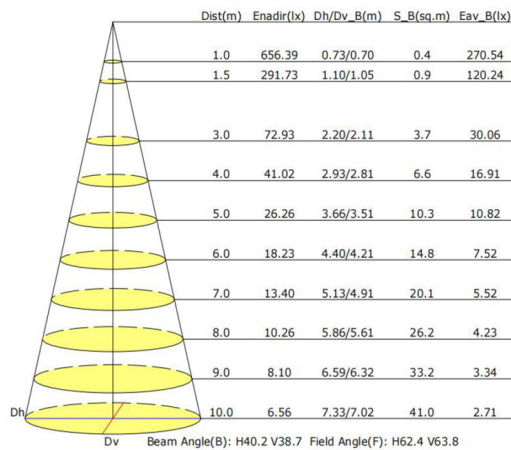

Illuminance at a Distance