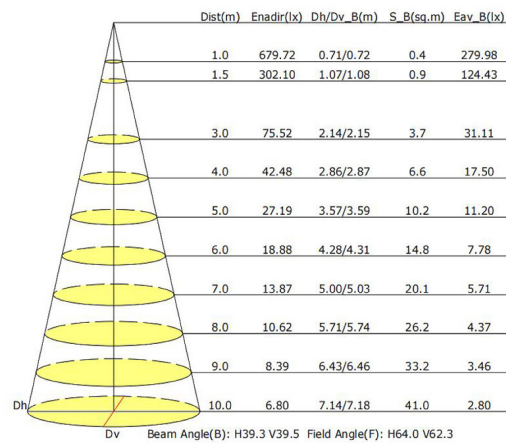

Illuminance at a Distance