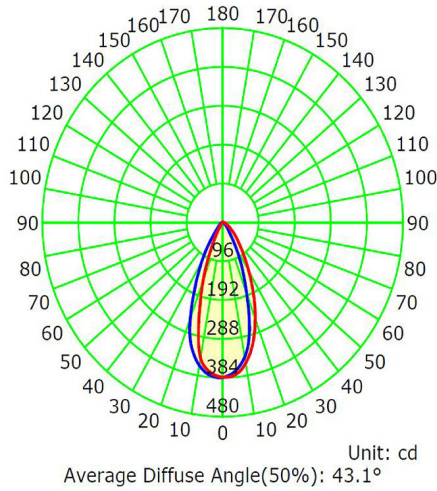

### PHOTOMETRIC INFORMATION / 20D

### PHOTOMETRIC INFORMATION / 40D

#### COLOR TEMPERATURE / 2700K - 6500K

Luminous Intensity Distribution Curve

Illuminance at a Distance

SPECIFICATION SHEET  
**BALZO-9W/10W-SERIES**

**PHOTOMETRIC INFORMATION / 40D**

**COLOR TEMPERATURE / RGBW**

Luminous Intensity Distribution Curve

**Illuminance at a Distance**