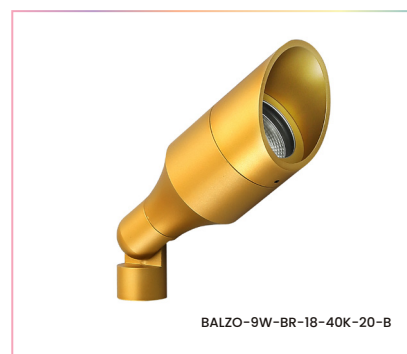

BALZO SERIES – SPOTLIGHT

SPECIFICATIONS

Wattage	9 Watts	10 Watts
Lumens Range	360 - 400 Lm	250 Lm
Beam Angle	20° and 40°	40°
LED CRI	≥95Ra	
Input Voltage	48 Volts, RJ45	
LED Type	CTM-9 /Luminus	
Housing material	Aluminum	
Dimensions	Ø59*H198.77mm	
Certifications	cULus	
Compatible Decoder	DMX-SR-2112 Decoder	
Power Supply	PS-SR2112-96 - Power Supply 96W	
Working Temperature	-25C to 40C	
IP Grade	IP68	
Lifespan	50,000 Hours	
Warranty	3 Year Limited Warranty	

PRODUCT CODES	
BALZO-9W-BR-18-40K-20-AL	BALZO-9W-BR-22-50K-20-AL
BALZO-9W-BR-18-40K-20-B	BALZO-9W-BR-22-50K-20-B
BALZO-9W-BR-18-40K-20-SS	BALZO-9W-BR-22-50K-20-SS
BALZO-9W-BR-27-65K-20-AL	BALZO-VI-10W-RGBW-40-AL
BALZO-9W-BR-27-65K-20-B	BALZO-VI-10W-RGBW-40-B
BALZO-9W-BR-27-65K-20-SS	BALZO-VI-10W-RGBW-40-SS

* Also available in 40 degrees

FRONT VIEW

DIMENSIONS