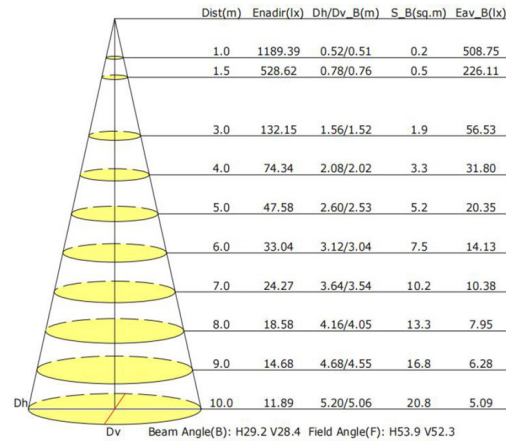

### DIMENSIONS

### PHOTOMETRIC INFORMATION / 20D

#### COLOR TEMPERATURE / 1800K - 4000K

Luminous Intensity Distribution Curve

Illuminance at a Distance