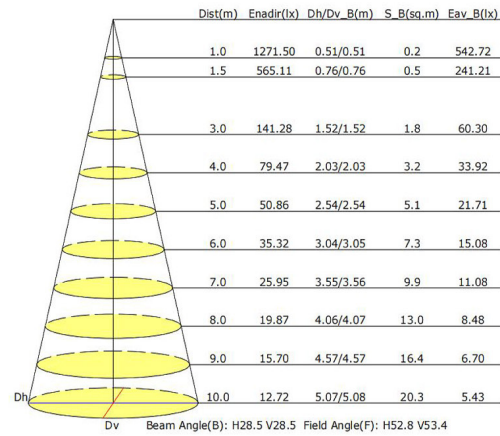

Illuminance at a Distance