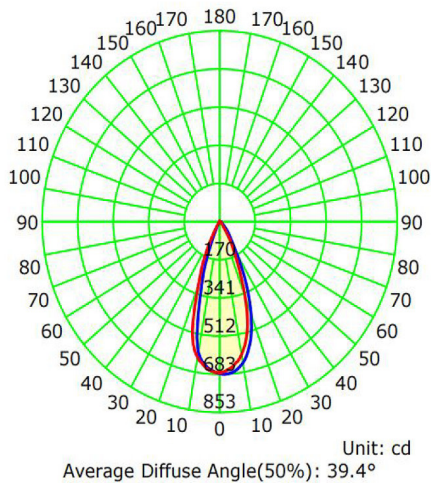

PHOTOMETRIC INFORMATION / 40D

COLOR TEMPERATURE / 2700K - 6500K

Luminous Intensity Distribution Curve