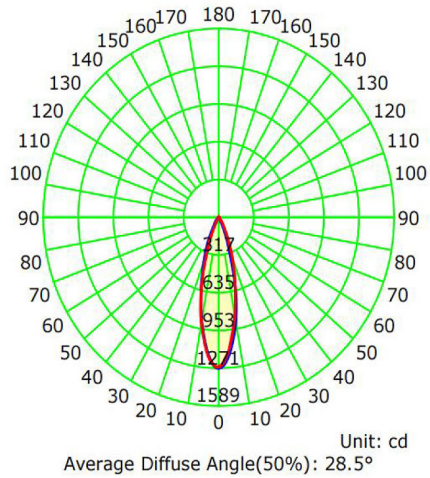

PHOTOMETRIC INFORMATION / 20D

COLOR TEMPERATURE / 2700K - 6500K

Luminous Intensity Distribution Curve