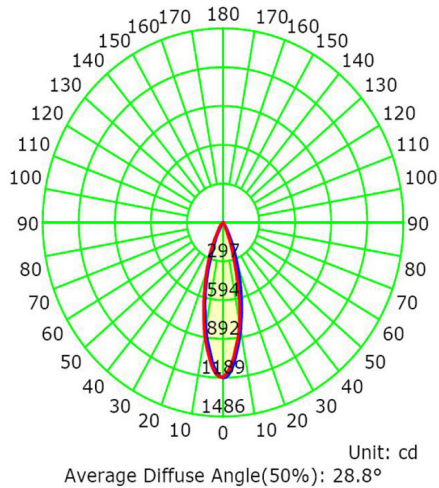

PHOTOMETRIC INFORMATION / 20D

COLOR TEMPERATURE / 1800K - 4000K

Luminous Intensity Distribution Curve