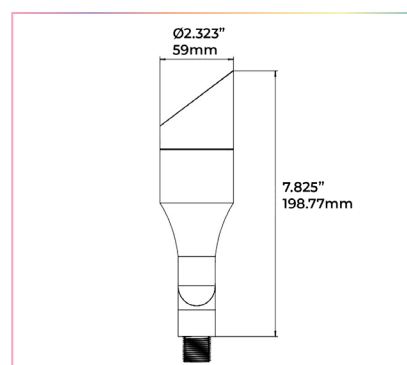

### SPECIFICATIONS

<b>Wattage</b>	9 Watts	10 Watts
<b>Lumens Range</b>	360 - 400 Lm	250 Lm
<b>Beam Angle</b>	20° and 40°	40°
<b>LED CRI</b>	≥95Ra	
<b>Input Voltage</b>	48 Volts, RJ45	
<b>LED Type</b>	CTM-9 /Luminus	
<b>Housing material</b>	Aluminum	
<b>Dimensions</b>	Ø59*H198.77mm	
<b>Certifications</b>	cULus	
<b>Compatible Decoder</b>	DMX-SR-2112 Decoder	
<b>Power Supply</b>	PS-SR2112-96 - Power Supply 96W	
<b>Working Temperature</b>	-25C to 40C	
<b>IP Grade</b>	IP68	
<b>Lifespan</b>	50,000 Hours	
<b>Warranty</b>	3 Year Limited Warranty	

### DIMENSIONS