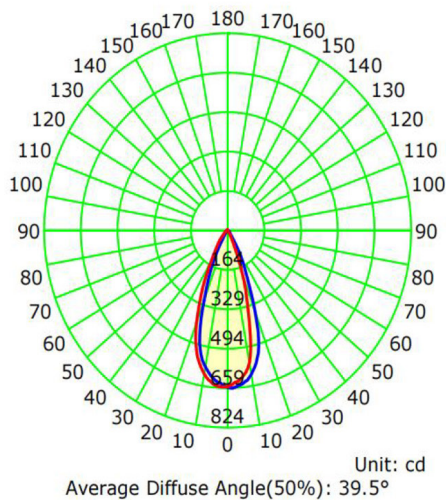

PHOTOMETRIC INFORMATION / 40D

COLOR TEMPERATURE / 1800K - 4000K

Luminous Intensity Distribution Curve