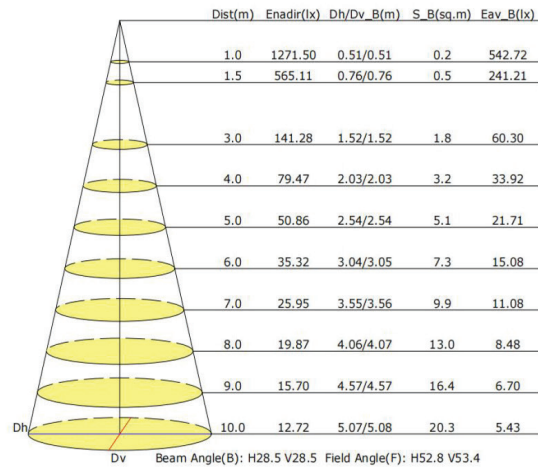

* Also available in 40 degrees

FRONT VIEW

DIMENSIONS

PHOTOMETRIC INFORMATION / 20D

COLOR TEMPERATURE / 1800K - 4000K

Luminous Intensity Distribution Curve

Illuminance at a Distance

PHOTOMETRIC INFORMATION / 40D

COLOR TEMPERATURE / 1800K - 4000K

Luminous Intensity Distribution Curve

Illuminance at a Distance

PHOTOMETRIC INFORMATION / 20D

COLOR TEMPERATURE / 2700K - 6500K

Luminous Intensity Distribution Curve

Illuminance at a Distance

PHOTOMETRIC INFORMATION / 40D

COLOR TEMPERATURE / 2700K - 6500K

Luminous Intensity Distribution Curve

Illuminance at a Distance