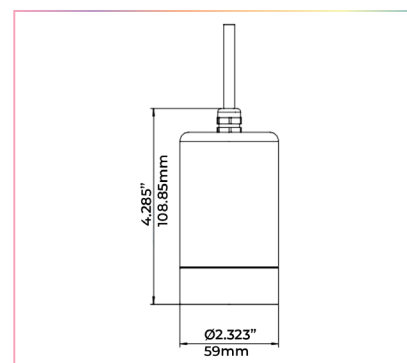

PALMA SERIES – INDOOR & OUTDOOR

1800K to 4000K

2200K to 5000K

2700K to 6500K

SPECIFICATIONS

Wattage	9 Watts
Lumens Range	320Lm - 380 Lm
Beam Angle	20° and 40°
LED CRI	≥95Ra
Input Voltage	48 Volts, RJ45
LED Type	CTM-9 /Luminus
Housing material	Aluminum
Dimensions	Ø59*H108.85 mm
Certifications	cULus
Compatible Decoder	DMX-SR-2112 Decoder
Power Supply	PS-SR2112-96 - Power Supply 96W
Working Temperature	-25C to 40C
IP Grade	IP67
Lifespan	50,000 Hours
Warranty	3 Year Limited Warranty

PRODUCT CODES	
PALMA-9W-BR-18-40K-20-AL	PALMA-9W-BR-27-65K-20-SS
PALMA-9W-BR-18-40K-20-B	PALMA-9W-BR-22-50K-20-AL
PALMA-9W-BR-18-40K-20-SS	PALMA-9W-BR-22-50K-20-B
PALMA-9W-BR-27-65K-20-AL	PALMA-9W-BR-22-50K-20-SS
PALMA-9W-BR-27-65K-20-B	

* Also available in 40 degrees

FRONT VIEW

DIMENSIONS

PHOTOMETRIC INFORMATION / 20D

COLOR TEMPERATURE / 1800K - 4000K

Luminous Intensity Distribution Curve

Illuminance at a Distance

PHOTOMETRIC INFORMATION / 40D

PHOTOMETRIC INFORMATION / 40D

COLOR TEMPERATURE / 2700K - 6500K

Luminous Intensity Distribution Curve

Illuminance at a Distance