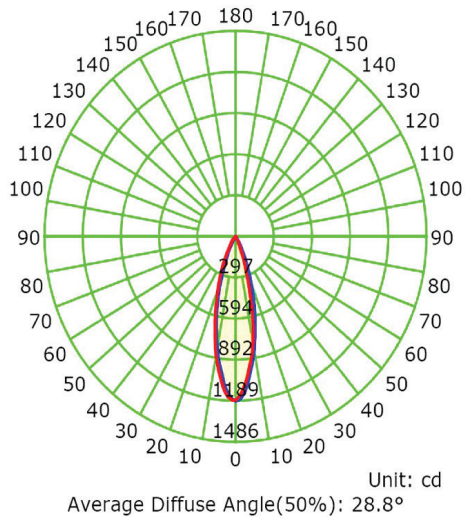

PALMA SERIES – INDOOR & OUTDOOR

1800K to 4000K

2200K to 5000K

2700K to 6500K

SPECIFICATIONS

Wattage	9 Watts
Lumens Range	320Lm - 380 Lm
Beam Angle	20° and 40°
LED CRI	≥95Ra
Input Voltage	48 Volts, RJ45
LED Type	CTM-9 /Luminus
Housing material	Aluminum
Dimensions	Ø59*H108.85 mm
Certifications	cULus
Compatible Decoder	DMX-SR-2112 Decoder
Power Supply	PS-SR2112-96 - Power Supply 96W
Working Temperature	-25C to 40C
IP Grade	IP67
Lifespan	50,000 Hours
Warranty	3 Year Limited Warranty

* Also available in 40 degrees

FRONT VIEW

DIMENSIONS

PHOTOMETRIC INFORMATION / 20D

COLOR TEMPERATURE / 1800K - 4000K

Luminous Intensity Distribution Curve

Illuminance at a Distance

PHOTOMETRIC INFORMATION / 40D

COLOR TEMPERATURE / 1800K - 4000K

Luminous Intensity Distribution Curve

Illuminance at a Distance

PHOTOMETRIC INFORMATION / 20D

COLOR TEMPERATURE / 2700K - 6500K

Luminous Intensity Distribution Curve

Illuminance at a Distance

PHOTOMETRIC INFORMATION / 40D

COLOR TEMPERATURE / 2700K - 6500K

Luminous Intensity Distribution Curve

Illuminance at a Distance