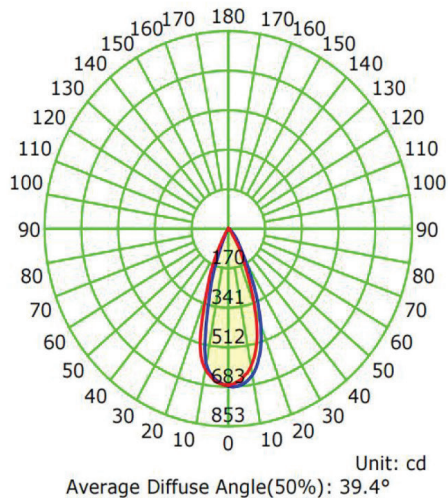

PALMA SERIES – INDOOR & OUTDOOR

1800K to 4000K

2200K to 5000K

2700K to 6500K

SPECIFICATIONS

Wattage	9 Watts
Lumens Range	320Lm - 380 Lm
Beam Angle	20° and 40°
LED CRI	≥95Ra
Input Voltage	48 Volts, RJ45
LED Type	CTM-9 /Luminus
Housing material	Aluminum
Dimensions	Ø59*H108.85 mm
Certifications	cULus
Compatible Decoder	DMX-SR-2112 Decoder
Power Supply	PS-SR2112-96 - Power Supply 96W
Working Temperature	-25C to 40C
IP Grade	IP67
Lifespan	50,000 Hours
Warranty	3 Year Limited Warranty

* Also available in 40 degrees

FRONT VIEW

DIMENSIONS

PHOTOMETRIC INFORMATION / 20D

COLOR TEMPERATURE / 1800K - 4000K

Luminous Intensity Distribution Curve

Illuminance at a Distance

PHOTOMETRIC INFORMATION / 40D

COLOR TEMPERATURE / 1800K - 4000K

Luminous Intensity Distribution Curve

Illuminance at a Distance

PHOTOMETRIC INFORMATION / 20D

COLOR TEMPERATURE / 2700K - 6500K

Luminous Intensity Distribution Curve

Illuminance at a Distance

PHOTOMETRIC INFORMATION / 40D

COLOR TEMPERATURE / 2700K - 6500K

Luminous Intensity Distribution Curve

Illuminance at a Distance