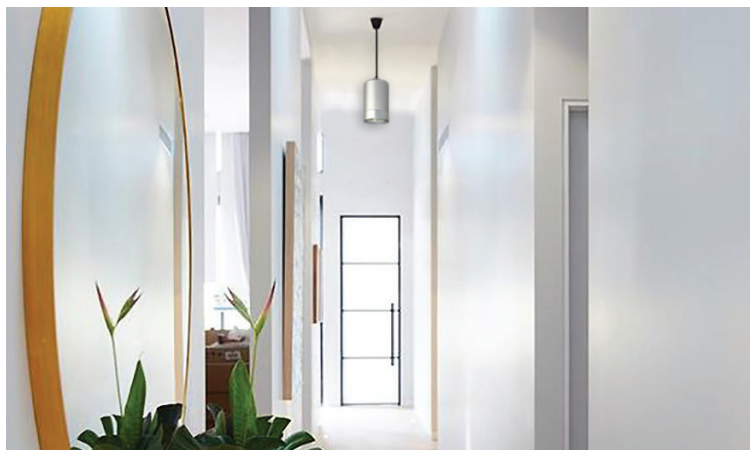

PALMA SERIES – INDOOR & OUTDOOR

1800K to 4000K

2200K to 5000K

2700K to 6500K

SPECIFICATIONS

Wattage	9 Watts
Lumens Range	320Lm - 380 Lm
Beam Angle	20° and 40°
LED CRI	≥95Ra
Input Voltage	48 Volts, RJ45
LED Type	CTM-9 /Luminus
Housing material	Aluminum
Dimensions	Ø59*H108.85 mm
Certifications	cULus
Compatible Decoder	DMX-SR-2112 Decoder
Power Supply	PS-SR2112-96 - Power Supply 96W
Working Temperature	-25C to 40C
IP Grade	IP67
Lifespan	50,000 Hours
Warranty	3 Year Limited Warranty