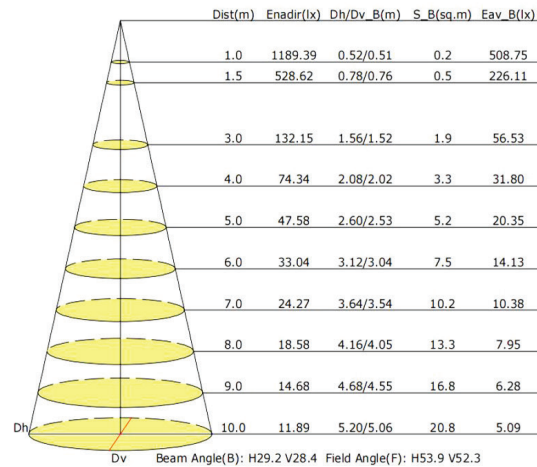

PALMA SERIES – INDOOR & OUTDOOR

1800K to 4000K

2200K to 5000K

2700K to 6500K

SPECIFICATIONS

Wattage	9 Watts
Lumens Range	320Lm - 380 Lm
Beam Angle	20° and 40°
LED CRI	≥95Ra
Input Voltage	48 Volts, RJ45
LED Type	CTM-9 /Luminus
Housing material	Aluminum
Dimensions	Ø59*H108.85 mm
Certifications	cULus
Compatible Decoder	DMX-SR-2112 Decoder
Power Supply	PS-SR2112-96 - Power Supply 96W
Working Temperature	-25C to 40C
IP Grade	IP67
Lifespan	50,000 Hours
Warranty	3 Year Limited Warranty

* Also available in 40 degrees

FRONT VIEW

DIMENSIONS

PHOTOMETRIC INFORMATION / 20D

COLOR TEMPERATURE / 1800K - 4000K

Luminous Intensity Distribution Curve

Illuminance at a Distance

PHOTOMETRIC INFORMATION / 40D

COLOR TEMPERATURE / 1800K - 4000K

Luminous Intensity Distribution Curve

Illuminance at a Distance

PHOTOMETRIC INFORMATION / 20D

COLOR TEMPERATURE / 2700K - 6500K

Luminous Intensity Distribution Curve

Illuminance at a Distance

PHOTOMETRIC INFORMATION / 40D

COLOR TEMPERATURE / 2700K - 6500K

Luminous Intensity Distribution Curve

Illuminance at a Distance