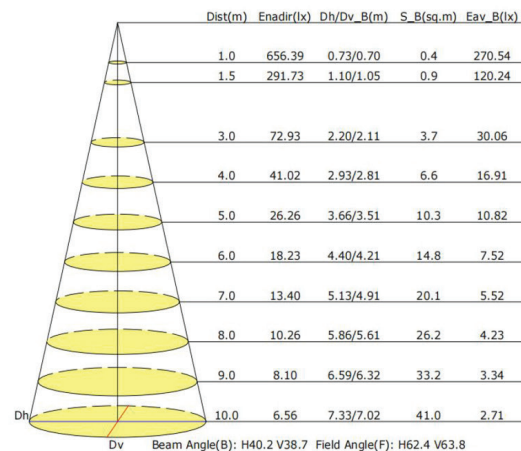

PALMA SERIES – INDOOR & OUTDOOR

1800K to 4000K

2200K to 5000K

2700K to 6500K

SPECIFICATIONS

Wattage	9 Watts
Lumens Range	320Lm - 380 Lm
Beam Angle	20° and 40°
LED CRI	≥95Ra
Input Voltage	48 Volts, RJ45
LED Type	CTM-9 /Luminus
Housing material	Aluminum
Dimensions	Ø59*H108.85 mm
Certifications	cULus
Compatible Decoder	DMX-SR-2112 Decoder
Power Supply	PS-SR2112-96 - Power Supply 96W
Working Temperature	-25C to 40C
IP Grade	IP67
Lifespan	50,000 Hours
Warranty	3 Year Limited Warranty

* Also available in 40 degrees

FRONT VIEW

DIMENSIONS

PHOTOMETRIC INFORMATION / 20D

COLOR TEMPERATURE / 1800K - 4000K

Luminous Intensity Distribution Curve

Illuminance at a Distance

PHOTOMETRIC INFORMATION / 40D

COLOR TEMPERATURE / 1800K - 4000K

Luminous Intensity Distribution Curve

Illuminance at a Distance

PHOTOMETRIC INFORMATION / 20D

COLOR TEMPERATURE / 2700K - 6500K

Luminous Intensity Distribution Curve

Illuminance at a Distance

PHOTOMETRIC INFORMATION / 40D

COLOR TEMPERATURE / 2700K - 6500K

Luminous Intensity Distribution Curve

Illuminance at a Distance