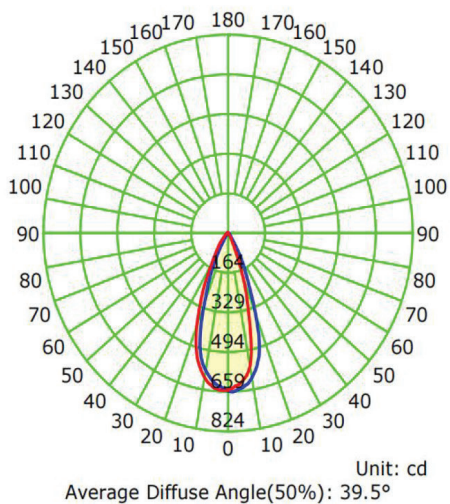

PALMA SERIES – INDOOR & OUTDOOR

1800K to 4000K

2200K to 5000K

2700K to 6500K

SPECIFICATIONS

Wattage	9 Watts
Lumens Range	320Lm - 380 Lm
Beam Angle	20° and 40°
LED CRI	≥95Ra
Input Voltage	48 Volts, RJ45
LED Type	CTM-9 /Luminus
Housing material	Aluminum
Dimensions	Ø59*H108.85 mm
Certifications	cULus
Compatible Decoder	DMX-SR-2112 Decoder
Power Supply	PS-SR2112-96 - Power Supply 96W
Working Temperature	-25C to 40C
IP Grade	IP67
Lifespan	50,000 Hours
Warranty	3 Year Limited Warranty

* Also available in 40 degrees

FRONT VIEW

DIMENSIONS

PHOTOMETRIC INFORMATION / 20D

COLOR TEMPERATURE / 1800K - 4000K

Luminous Intensity Distribution Curve

Illuminance at a Distance

PHOTOMETRIC INFORMATION / 40D

COLOR TEMPERATURE / 1800K - 4000K

Luminous Intensity Distribution Curve

Illuminance at a Distance

PHOTOMETRIC INFORMATION / 20D

COLOR TEMPERATURE / 2700K - 6500K

Luminous Intensity Distribution Curve

Illuminance at a Distance

PHOTOMETRIC INFORMATION / 40D

COLOR TEMPERATURE / 2700K - 6500K

Luminous Intensity Distribution Curve

Illuminance at a Distance