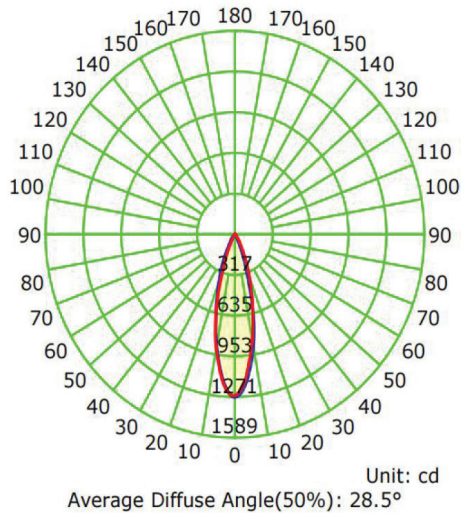

PALMA SERIES – INDOOR & OUTDOOR

1800K to 4000K

2200K to 5000K

2700K to 6500K

SPECIFICATIONS

Wattage	9 Watts
Lumens Range	320Lm - 380 Lm
Beam Angle	20° and 40°
LED CRI	≥95Ra
Input Voltage	48 Volts, RJ45
LED Type	CTM-9 /Luminus
Housing material	Aluminum
Dimensions	Ø59*H108.85 mm
Certifications	cULus
Compatible Decoder	DMX-SR-2112 Decoder
Power Supply	PS-SR2112-96 - Power Supply 96W
Working Temperature	-25C to 40C
IP Grade	IP67
Lifespan	50,000 Hours
Warranty	3 Year Limited Warranty

* Also available in 40 degrees

FRONT VIEW

DIMENSIONS

PHOTOMETRIC INFORMATION / 20D

COLOR TEMPERATURE / 1800K - 4000K

Luminous Intensity Distribution Curve

Illuminance at a Distance

PHOTOMETRIC INFORMATION / 40D

COLOR TEMPERATURE / 1800K - 4000K

Luminous Intensity Distribution Curve

Illuminance at a Distance

PHOTOMETRIC INFORMATION / 20D

COLOR TEMPERATURE / 2700K - 6500K

Luminous Intensity Distribution Curve

Illuminance at a Distance

PHOTOMETRIC INFORMATION / 40D

COLOR TEMPERATURE / 2700K - 6500K

Luminous Intensity Distribution Curve

Illuminance at a Distance