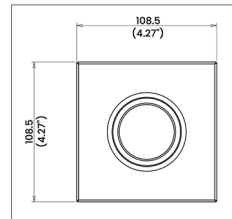

Ø 2" / 50.8mm

TRIM

Ø 4.45" / 113mm

www.colorbeamlighting.com

T BR SERIES – SQUARE TRIMS

T-650-11-9W-BR | T-650-22-9W-BR / Square Adjustable Trim

TRIM / REFLECTOR FINISH

KITS MODEL CODES
T-650-11-9W-BR27-65K-W20
T-650-11-9W-BR18-40K-W20
T-650-22-9W-BR27-65K-W20
T-650-22-9W-BR18-40K-W20

* Bulb also available in 40 degrees

OPTICS

APERTURE

Ø 2" / 50.8mm

TRIM

4.27X4.27" / 108.45X 108.45mm

T-700-11MG-9W-BR / Square Fixed Trim

TRIM / REFLECTOR FINISH

KITS MODEL CODES
T-700-11MG-9W-BR27-65K-W40
T-700-11MG-9W-BR18-40K-W40

OPTICS

APERTURE

Ø 2" / 50.8mm

TRIM

4.27X4.27" / 108.45X 108.45mm

PRE-CONSTRUCTION PLATE & AIR TIGHT CAN

Designed for direct contact with insulation. Can be installed in 1/2" to 1 1/2" thick ceilings. Includes adjustable hanger bars