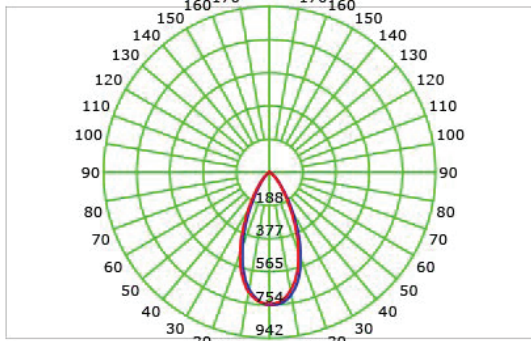

SPECIFICATION SHEET T BR-9W SERIES

PHOTOMETRIC INFORMATION / 20D

COLOR TEMPERATURE / 1800K - 4000K

Luminous Intensity Distribution Curve

Illuminance at a Distance

COLOR TEMPERATURE / 2700K - 6500K

Luminous Intensity Distribution Curve

Illuminance at a Distance

PHOTOMETRIC INFORMATION / 40D

COLOR TEMPERATURE / 1800K - 4000K

Luminous Intensity Distribution Curve

ILLUMINANCE AT A DISTANCE

COLOR TEMPERATURE / 2700K - 6500K

Luminous Intensity Distribution Curve