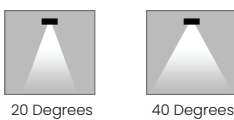

* Bulb also available in 40 degrees

OPTICS

APERTURE

Ø 2" / 50.8mm

TRIM

4.27X4.27" / 108.45X 108.45mm

T-700-11MG-9W-BR / Square Fixed Trim

TRIM / REFLECTOR FINISH

KITS MODEL CODES
T-700-11MG-9W-BR27-65K-W40
T-700-11MG-9W-BR18-40K-W40

OPTICS

APERTURE

Ø 2" / 50.8mm

TRIM

4.27X4.27" / 108.45X 108.45mm

PRE-CONSTRUCTION PLATE & AIR TIGHT CAN

Designed for direct contact with insulation. Can be installed in 1/2" to 1 1/2" thick ceilings. Includes adjustable hanger bars