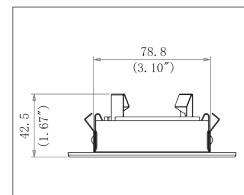

SPECIFICATION SHEET T BR-9W SERIES

T BR SERIES - ROUND TRIMS

T-100-11-9W-BR / Round Shower Trim

TRIM FINISH

Matte White (11)

KITS MODEL CODES

T-100-11-9W-BR27-65K-W40

T-100-11-9W-BR18-40K-W40

OPTICS

20 Degrees

40 Degrees

APERTURE

Ø 2.63" / 67mm

TRIM

Ø 4.45" / 113mm

T-150-11-9W-BR | T-150-22-9W-BR / Round Adjustable Trim

TRIM FINISH

Matte White (11)

Matte Black (22)

KITS MODEL CODES

T-150-11-9W-BR27-65K-W20

T-150-11-9W-BR18-40K-W20

T-150-22-9W-BR27-65K-B20

T-150-22-9W-BR18-40K-B20

* Bulb also available in 40 degrees

OPTICS

20 Degrees

40 Degrees

APERTURE

Ø 2" / 50.8mm

TRIM

Ø 4.45" / 113mm

T-200-11-9W-BR | T-200-22-9W-BR / Round Adjustable Trim

TRIM / REFLECTOR FINISH

Matte White (11)

Matte Black (22)

KITS MODEL CODES

T-200-11-9W-BR27-65K-W20

T-200-11-9W-BR18-40K-W20

T-200-22-9W-BR27-65K-B20

T-200-22-9W-BR18-40K-B20

* Bulb also available in 40 degrees

OPTICS

20 Degrees

40 Degrees

APERTURE

Ø 2" / 50.8mm

TRIM

Ø 4.45" / 113mm

www.colorbeamlighting.com