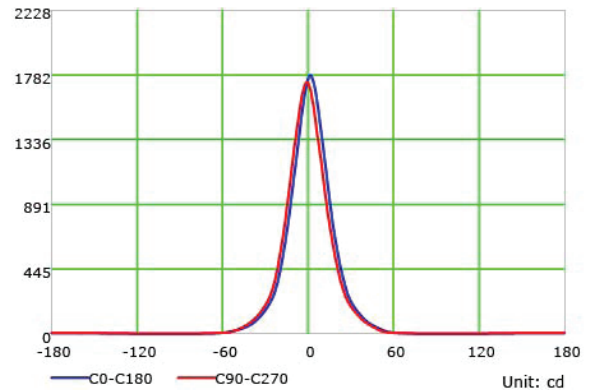

SPECIFICATION SHEET T BR-9W SERIES

PHOTOMETRIC INFORMATION / 20D

COLOR TEMPERATURE / 1800K - 4000K

Luminous Intensity Distribution Curve

Illuminance at a Distance

COLOR TEMPERATURE / 2700K - 6500K

Luminous Intensity Distribution Curve

Illuminance at a Distance

PHOTOMETRIC INFORMATION / 40D

COLOR TEMPERATURE / 1800K - 4000K

Luminous Intensity Distribution Curve

ILLUMINANCE AT A DISTANCE

COLOR TEMPERATURE / 2700K - 6500K

Luminous Intensity Distribution Curve