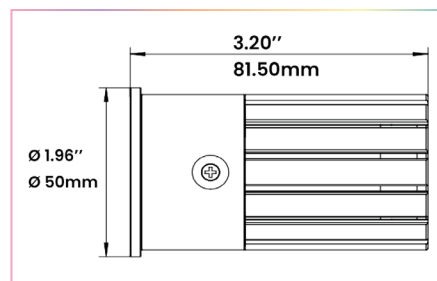

ROUND TRIM OPTIONS

SQUARE TRIM OPTIONS

SPECIFICATIONS

Wattage	9 Watts			
Color Temperature	1800K - 4000K		2700K - 6500K	
Beam Angle	20D	40D	20D	40D
Total Lumens	550 lm		650 lm	
LED CRI	≥95Ra			
Input Voltage	48 Volts, RJ45			
LED	COB			
LM Rating	LM-80			
Bulb Dimensions	Ø 1.96" x 3.20" / Ø 50mm x 81.50mm			
Ceiling Cut-out	Ø 3.54" / Ø 90mm			
Certifications	cULus E476753, JA8 Title 24			
Compatible Decoder	DMX-SR-2112 Decoder			
Power Supply	PS-SR2112-96 - Power Supply 96W			
Working Temperature	-10C to 40C			
IP Grade	IP20 Standard			
Lifespan	50,000 Hours			
Warranty	5 Year Limited Warranty			

9W BR BULB

BULB DIMENSIONS

SPECIFICATION SHEET T BR-9W SERIES

T BR SERIES - ROUND TRIMS

T-100-11-9W-BR / Round Shower Trim

TRIM FINISH

 Matte White (11)

KITS MODEL CODES

T-100-11-9W-BR27-65K-W40

T-100-11-9W-BR18-40K-W40

OPTICS

20 Degrees

40 Degrees

APERTURE

Ø 2.63" / 67mm

TRIM

* Bulb also available in 40 degrees

OPTICS

APERTURE

Ø 2" / 50.8mm

TRIM

4.27X4.27" / 108.45X 108.45mm

T-700-11MG-9W-BR / Square Fixed Trim

TRIM / REFLECTOR FINISH