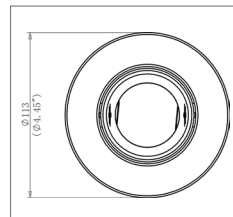

T-100-11-9W-BR27-65K-W40

T-100-11-9W-BR18-40K-W40

OPTICS

20 Degrees

40 Degrees

APERTURE

Ø 2.63" / 67mm

TRIM

T-150-22-9W-BR27-65K-B20

T-150-22-9W-BR18-40K-B20

* Bulb also available in 40 degrees

OPTICS

20 Degrees

40 Degrees

APERTURE

Ø 2" / 50.8mm

TRIM

Ø 4.45" / 113mm

T-200-11-9W-BR | T-200-22-9W-BR / Round Adjustable Trim

TRIM / REFLECTOR FINISH

 Matte White (11)

 Matte Black (22)

KITS MODEL CODES

T-200-11-9W-BR27-65K-W20

* Bulb also available in 40 degrees

OPTICS

APERTURE

Ø 2" / 50.8mm

TRIM

4.27X4.27" / 108.45X 108.45mm

T-700-11MG-9W-BR / Square Fixed Trim

TRIM / REFLECTOR FINISH