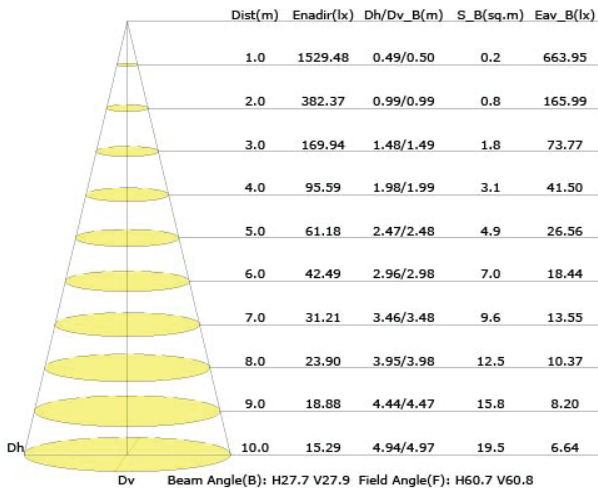

SPECIFICATION SHEET T BR-9W SERIES

PHOTOMETRIC INFORMATION / 20D

COLOR TEMPERATURE / 1800K - 4000K

Luminous Intensity Distribution Curve

Illuminance at a Distance

COLOR TEMPERATURE / 2700K - 6500K

Luminous Intensity Distribution Curve

Illuminance at a Distance

PHOTOMETRIC INFORMATION / 40D

COLOR TEMPERATURE / 1800K - 4000K

Luminous Intensity Distribution Curve

ILLUMINANCE AT A DISTANCE

COLOR TEMPERATURE / 2700K - 6500K

Luminous Intensity Distribution Curve