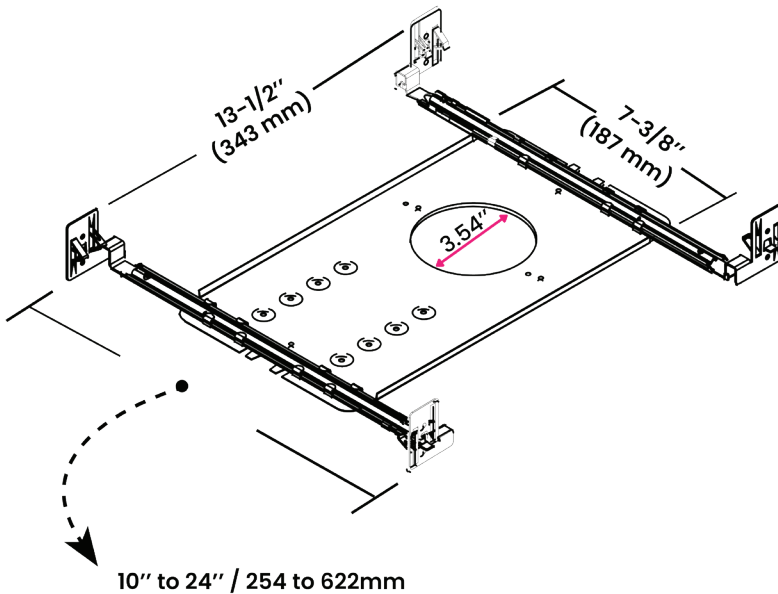

PRE-CONSTRUCTION PLATE & AIR TIGHT CAN

Designed for direct contact with insulation. Can be installed in 1/2" to 1 1/2" thick ceilings. Includes adjustable hanger bars

Pre-Construction Plate	T-NCMP
Housing	T-H-9-CAN
Ceiling Cut-out	Ø 3.54" / Ø 90mm
Ceiling Thickness	1/2" / 12.7mm to 1 1/2" / 38.1mm

PRE-CONSTRUCTION PLATE | T-NCMP