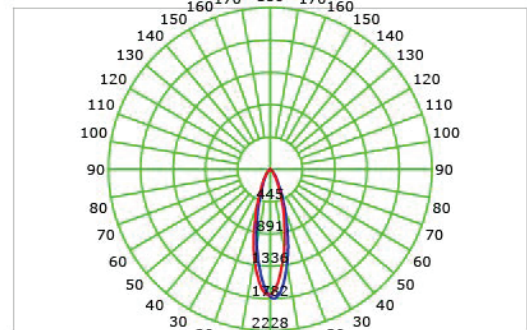

SPECIFICATION SHEET T BR-9W SERIES

PHOTOMETRIC INFORMATION / 20D

COLOR TEMPERATURE / 1800K - 4000K

Luminous Intensity Distribution Curve

Illuminance at a Distance

COLOR TEMPERATURE / 2700K - 6500K

Luminous Intensity Distribution Curve

Illuminance at a Distance

PHOTOMETRIC INFORMATION / 40D

COLOR TEMPERATURE / 1800K - 4000K

Luminous Intensity Distribution Curve

ILLUMINANCE AT A DISTANCE

COLOR TEMPERATURE / 2700K - 6500K

Luminous Intensity Distribution Curve