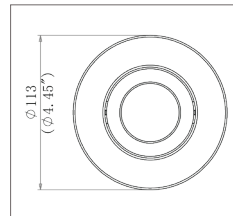

9W BR BULB

BULB DIMENSIONS

SPECIFICATION SHEET T BR-9W SERIES

T BR SERIES - ROUND TRIMS

T-100-11-9W-BR / Round Shower Trim

TRIM FINISH

 Matte White (11)

KITS MODEL CODES

T-100-11-9W-BR27-65K-W40

T-100-11-9W-BR18-40K-W40

OPTICS

20 Degrees

40 Degrees

APERTURE

Ø 2.63" / 67mm

TRIM

Ø 4.45" / 113mm

T-150-11-9W-BR | T-150-22-9W-BR / Round Adjustable Trim

TRIM FINISH

 Matte White (11)

 Matte Black (22)

KITS MODEL CODES

T-150-11-9W-BR27-65K-W20

T-150-11-9W-BR18-40K-W20

* Bulb also available in 40 degrees

OPTICS

APERTURE

Ø 2" / 50.8mm

TRIM

4.27X4.27" / 108.45X 108.45mm

T-700-11MG-9W-BR / Square Fixed Trim

TRIM / REFLECTOR FINISH