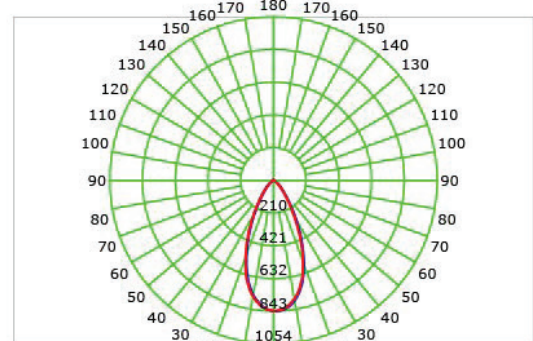

SPECIFICATION SHEET T BR-9W SERIES

PHOTOMETRIC INFORMATION / 20D

COLOR TEMPERATURE / 1800K - 4000K

Luminous Intensity Distribution Curve

Illuminance at a Distance

COLOR TEMPERATURE / 2700K - 6500K

Luminous Intensity Distribution Curve

Illuminance at a Distance

PHOTOMETRIC INFORMATION / 40D

COLOR TEMPERATURE / 1800K - 4000K

Luminous Intensity Distribution Curve

ILLUMINANCE AT A DISTANCE

COLOR TEMPERATURE / 2700K - 6500K

Luminous Intensity Distribution Curve

ILLUMINANCE AT A DISTANCE