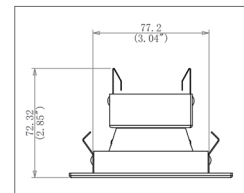

* Bulb also available in 40 degrees

OPTICS

APERTURE

Ø 2" / 50.8mm

TRIM

4.27X4.27" / 108.45X 108.45mm

T-700-11MG-9W-BR / Square Fixed Trim

TRIM / REFLECTOR FINISH

KITS MODEL CODES
T-700-11MG-9W-BR27-65K-W40
T-700-11MG-9W-BR18-40K-W40

OPTICS

APERTURE

Ø 2" / 50.8mm

TRIM

4.27X4.27" / 108.45X 108.45mm

PRE-CONSTRUCTION PLATE & AIR TIGHT CAN

Designed for direct contact with insulation. Can be installed in 1/2" to 1 1/2" thick ceilings. Includes adjustable hanger bars

Pre-Construction Plate	T-NCMP
Housing	T-H-9-CAN
Ceiling Cut-out	Ø 3.54" / Ø 90mm
Ceiling Thickness	1/2" / 12.7mm to 1 1/2" / 38.1mm

PRE-CONSTRUCTION PLATE | T-NCMP

HOUSING | T-H-9-CAN

Pre-Construction Plate | T-NCMP

Length:	13.5 Inch / 343mm
Height:	7.75 Inch / 187mm
Adjustable Brackets:	Max: 24 Inch / 622mm Min: 10 Inch / 254mm

COMPATIBLE DECODER

DMX DECODER
DMX-SR-2112

COMPATIBLE POWER SUPPLY

POWER SUPPLY
PS-SR2112-96