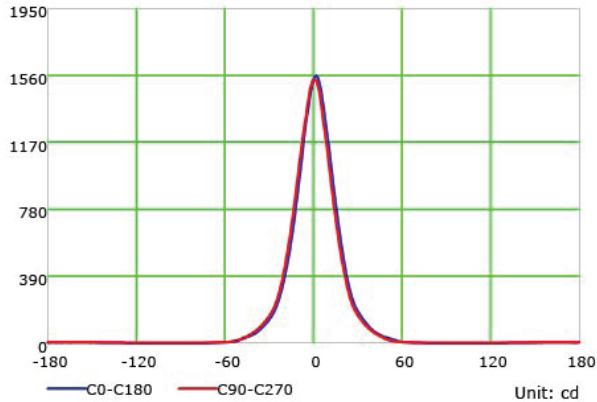

SPECIFICATION SHEET T BR-9W SERIES

PHOTOMETRIC INFORMATION / 20D

COLOR TEMPERATURE / 1800K - 4000K

Luminous Intensity Distribution Curve

Illuminance at a Distance

COLOR TEMPERATURE / 2700K - 6500K

Luminous Intensity Distribution Curve