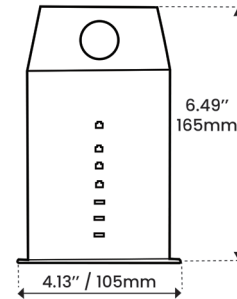

HOUSING | T-H-9-CAN

Pre-Construction Plate | T-NCMP

Length:	13.5 Inch / 343mm
Height:	7.75 Inch / 187mm
Adjustable Brackets:	Max: 24 Inch / 622mm Min: 10 Inch / 254mm