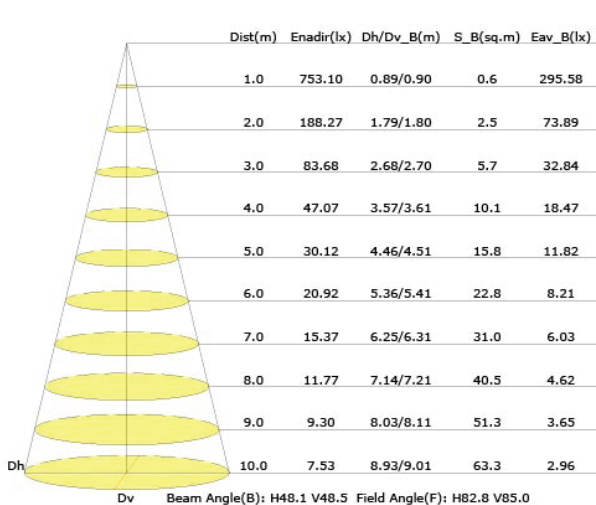

SPECIFICATION SHEET T BR-9W SERIES

PHOTOMETRIC INFORMATION / 20D

COLOR TEMPERATURE / 1800K - 4000K

Luminous Intensity Distribution Curve

Illuminance at a Distance

COLOR TEMPERATURE / 2700K - 6500K

Luminous Intensity Distribution Curve

Illuminance at a Distance

PHOTOMETRIC INFORMATION / 40D

COLOR TEMPERATURE / 1800K - 4000K

Luminous Intensity Distribution Curve

ILLUMINANCE AT A DISTANCE

COLOR TEMPERATURE / 2700K - 6500K

Luminous Intensity Distribution Curve