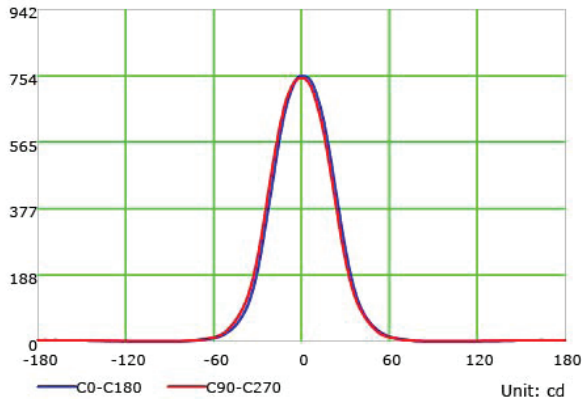

SPECIFICATION SHEET T BR-9W SERIES

PHOTOMETRIC INFORMATION / 20D

COLOR TEMPERATURE / 1800K - 4000K

Luminous Intensity Distribution Curve

Illuminance at a Distance

COLOR TEMPERATURE / 2700K - 6500K

Luminous Intensity Distribution Curve

Illuminance at a Distance

PHOTOMETRIC INFORMATION / 40D

COLOR TEMPERATURE / 1800K - 4000K

Luminous Intensity Distribution Curve

ILLUMINANCE AT A DISTANCE

COLOR TEMPERATURE / 2700K - 6500K

Luminous Intensity Distribution Curve