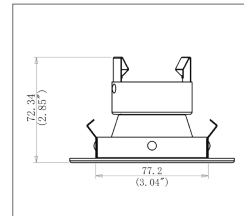

SPECIFICATION SHEET T BR-9W SERIES

T BR SERIES - ROUND TRIMS

T-100-11-9W-BR / Round Shower Trim

TRIM FINISH

Matte White (11)

KITS MODEL CODES

T-100-11-9W-BR27-65K-W40

T-100-11-9W-BR18-40K-W40

OPTICS

20 Degrees

40 Degrees

APERTURE

Ø 2.63" / 67mm

TRIM

Ø 4.45" / 113mm

T-150-11-9W-BR | T-150-22-9W-BR / Round Adjustable Trim

TRIM FINISH

Matte White (11)

Matte Black (22)

KITS MODEL CODES

T-150-11-9W-BR27-65K-W20

T-150-11-9W-BR18-40K-W20

T-150-22-9W-BR27-65K-B20

T-150-22-9W-BR18-40K-B20

* Bulb also available in 40 degrees

OPTICS

20 Degrees

40 Degrees

APERTURE

Ø 2" / 50.8mm

TRIM

Ø 4.45" / 113mm

T-200-11-9W-BR | T-200-22-9W-BR / Round Adjustable Trim

TRIM / REFLECTOR FINISH

Matte White (11)

Matte Black (22)

KITS MODEL CODES

T-200-11-9W-BR27-65K-W20

T-200-11-9W-BR18-40K-W20

T-200-22-9W-BR27-65K-B20

T-200-22-9W-BR18-40K-B20

* Bulb also available in 40 degrees

OPTICS

20 Degrees

40 Degrees

APERTURE

Ø 2" / 50.8mm

TRIM

Ø 4.45" / 113mm

www.colorbeamlighting.com