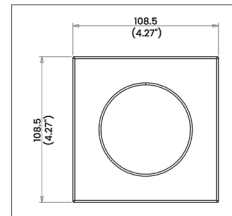

* Bulb also available in 40 degrees

OPTICS

APERTURE

Ø 2" / 50.8mm

TRIM

4.27X4.27" / 108.45X 108.45mm

T-700-11MG-9W-BR / Square Fixed Trim

TRIM / REFLECTOR FINISH

KITS MODEL CODES
T-700-11MG-9W-BR27-65K-W40
T-700-11MG-9W-BR18-40K-W40

OPTICS

APERTURE

Ø 2" / 50.8mm

TRIM

4.27X4.27" / 108.45X 108.45mm

PRE-CONSTRUCTION PLATE & AIR TIGHT CAN

Designed for direct contact with insulation. Can be installed in 1/2" to 1 1/2" thick ceilings. Includes adjustable hanger bars

Length:	13.5 Inch / 343mm
Height:	7.75 Inch / 187mm
Adjustable Brackets:	Max: 24 Inch / 622mm Min: 10 Inch / 254mm

COMPATIBLE DECODER

DMX DECODER
DMX-SR-2112

COMPATIBLE POWER SUPPLY

POWER SUPPLY
PS-SR2112-96