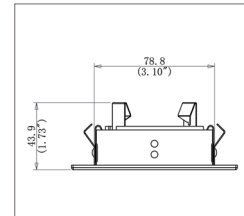

* Bulb also available in 40 degrees

OPTICS

APERTURE

Ø 2" / 50.8mm

TRIM

4.27X4.27" / 108.45X 108.45mm

T-700-11MG-9W-BR / Square Fixed Trim

TRIM / REFLECTOR FINISH

KITS MODEL CODES
T-700-11MG-9W-BR27-65K-W40
T-700-11MG-9W-BR18-40K-W40

OPTICS

APERTURE

Ø 2" / 50.8mm

TRIM

4.27X4.27" / 108.45X 108.45mm

PRE-CONSTRUCTION PLATE & AIR TIGHT CAN

Designed for direct contact with insulation. Can be installed in 1/2" to 1 1/2" thick ceilings. Includes adjustable hanger bars