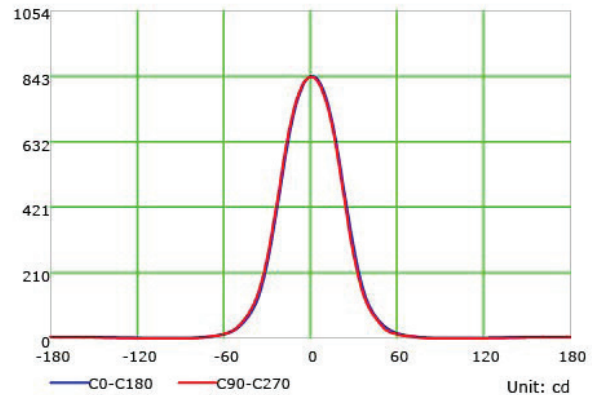

SPECIFICATION SHEET T BR-9W SERIES

PHOTOMETRIC INFORMATION / 20D

COLOR TEMPERATURE / 1800K - 4000K

Luminous Intensity Distribution Curve

Illuminance at a Distance

COLOR TEMPERATURE / 2700K - 6500K

Luminous Intensity Distribution Curve

Illuminance at a Distance

PHOTOMETRIC INFORMATION / 40D

COLOR TEMPERATURE / 1800K - 4000K

Luminous Intensity Distribution Curve

ILLUMINANCE AT A DISTANCE

COLOR TEMPERATURE / 2700K - 6500K

Luminous Intensity Distribution Curve