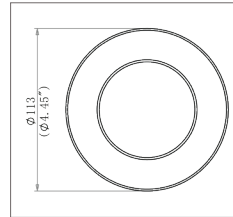

ROUND TRIM OPTIONS

SQUARE TRIM OPTIONS

SPECIFICATIONS

Wattage	9 Watts			
Color Temperature	1800K - 4000K		2700K - 6500K	
Beam Angle	20D	40D	20D	40D
Total Lumens	550 lm		650 lm	
LED CRI	≥95Ra			
Input Voltage	48 Volts, RJ45			
LED	COB			
LM Rating	LM-80			
Bulb Dimensions	Ø 1.96" x 3.20" / Ø 50mm x 81.50mm			
Ceiling Cut-out	Ø 3.54" / Ø 90mm			
Certifications	cULus E476753, JA8 Title 24			
Compatible Decoder	DMX-SR-2112 Decoder			
Power Supply	PS-SR2112-96 - Power Supply 96W			
Working Temperature	-10C to 40C			
IP Grade	IP20 Standard			
Lifespan	50,000 Hours			
Warranty	5 Year Limited Warranty			

9W BR BULB

BULB DIMENSIONS

SPECIFICATION SHEET T BR-9W SERIES

T BR SERIES - ROUND TRIMS

T-100-11-9W-BR / Round Shower Trim

TRIM FINISH

 Matte White (11)

KITS MODEL CODES

T-100-11-9W-BR27-65K-W40

T-100-11-9W-BR18-40K-W40

OPTICS

20 Degrees

40 Degrees

APERTURE

Ø 2.63" / 67mm

TRIM

* Bulb also available in 40 degrees

OPTICS

APERTURE

Ø 2" / 50.8mm

TRIM

4.27X4.27" / 108.45X 108.45mm

T-700-11MG-9W-BR / Square Fixed Trim

TRIM / REFLECTOR FINISH