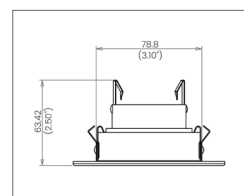

www.colorbeamlighting.com