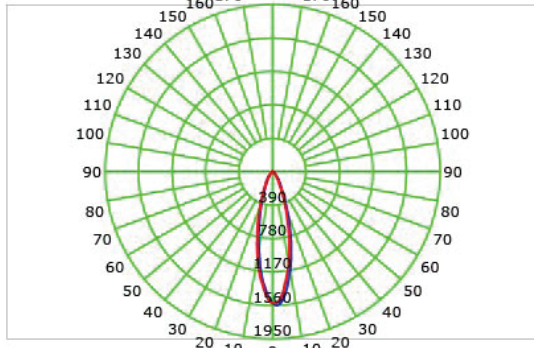

Length:	13.5 Inch / 343mm
Height:	7.75 Inch / 187mm
Adjustable Brackets:	Max: 24 Inch / 622mm Min: 10 Inch / 254mm

COMPATIBLE DECODER

DMX DECODER
DMX-SR-2112

COMPATIBLE POWER SUPPLY

POWER SUPPLY
PS-SR2112-96

SPECIFICATION SHEET T BR-9W SERIES

PHOTOMETRIC INFORMATION / 20D

COLOR TEMPERATURE / 1800K - 4000K

Luminous Intensity Distribution Curve

Illuminance at a Distance

COLOR TEMPERATURE / 2700K - 6500K

Luminous Intensity Distribution Curve

Illuminance at a Distance

PHOTOMETRIC INFORMATION / 40D

COLOR TEMPERATURE / 1800K - 4000K

Luminous Intensity Distribution Curve

ILLUMINANCE AT A DISTANCE

COLOR TEMPERATURE / 2700K - 6500K

Luminous Intensity Distribution Curve