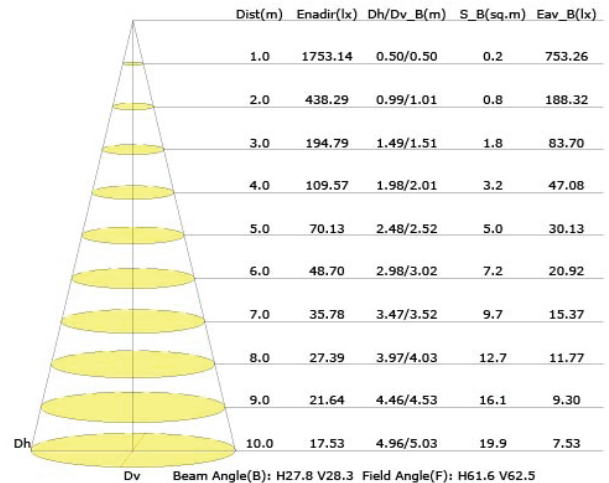

SPECIFICATION SHEET T BR-9W SERIES

PHOTOMETRIC INFORMATION / 20D

COLOR TEMPERATURE / 1800K - 4000K

Luminous Intensity Distribution Curve

Illuminance at a Distance

COLOR TEMPERATURE / 2700K - 6500K

Luminous Intensity Distribution Curve

Illuminance at a Distance

PHOTOMETRIC INFORMATION / 40D

COLOR TEMPERATURE / 1800K - 4000K

Luminous Intensity Distribution Curve

ILLUMINANCE AT A DISTANCE

COLOR TEMPERATURE / 2700K - 6500K

Luminous Intensity Distribution Curve