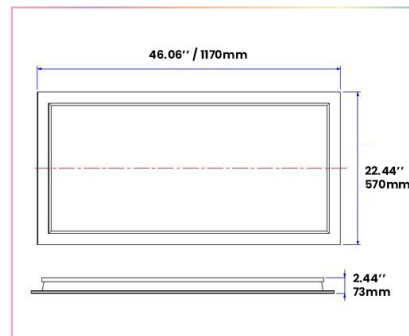

FRAME ON

DSK-2x4-BI25-10K-CL-FO
 DSK-2x4-BI25-10K-CD-FO

FRAME IN

DSK-2x4-BI25-10K-CL-FI
 DSK-2x4-BI25-10K-CD-FI

SPECIFICATIONS

ITEMS	TYPICAL	MINIMUM	MAXIMUM
Dimensions	46.06*22.44*2.87" / 1170*570*73mm		
Weight	16 Kg.		
Power	160W	150W	165W
Voltage	120V	100V	277V
Current	1.4A	0.6A	1.6A
Luminous Flux (3mt.)	3500Lm	3000Lm	4000Lm
Luminous Intensity		17cd	145000cd
CCT		2500K	10000K
Ra	95	93	98
Working Temperature	25°C	-25°C	45°C
Life Time	50,000Hr		
Certification	UL/CUL		