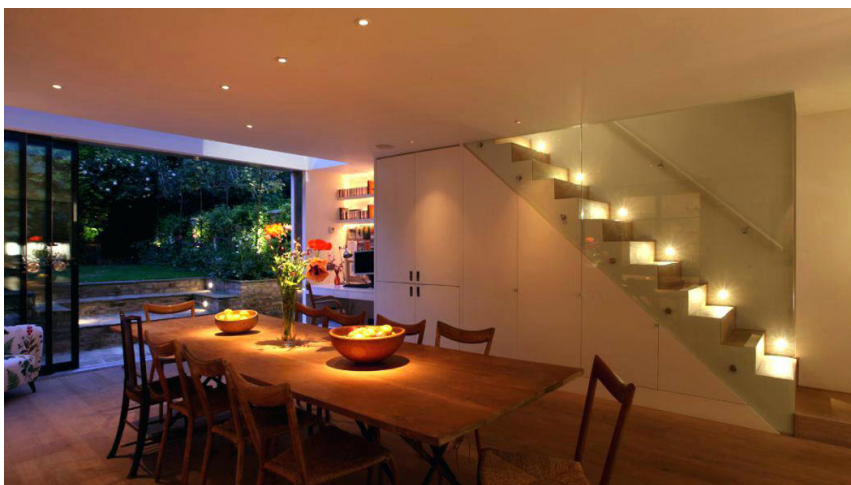

ROMA SERIES

Elevate your indoor spaces with the Roma Step Light. This recessed 2 Watts LED source comes in both round and square shapes, seamlessly merging style with function. Ideal for stairs, corridors, cabinets, closets, and millwork applications, the Roma Step Light offers a subtle yet impactful glow that enhances safety and ambiance.