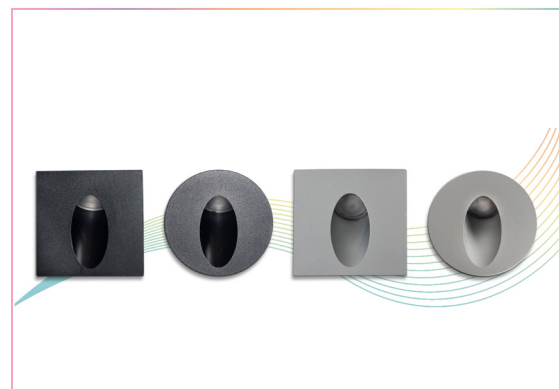

PRODUCT CODES

SQUARE MODELS

ROMA-W30K-SQ-82

ROMA-W30K-RD-82

Dimmable Lighting
0 to 100% flicker free dimming

Working Temperature

5 Year Limited
Warranty

SPECIFICATIONS

Wattage	2 Watts
Color Temperature	3000K
Total Luminous Flux	40 lm
Optic	82°
LED CRI	≥95Ra
Input Voltage	24VDC
Fixture Finish	Powder Coating
Fixture Material	Aluminium
IP Grade	IP 67
Working Temperature	-25 - +40°C
Life Span	50,000 Hours
Warranty	5 Year Limited Warranty