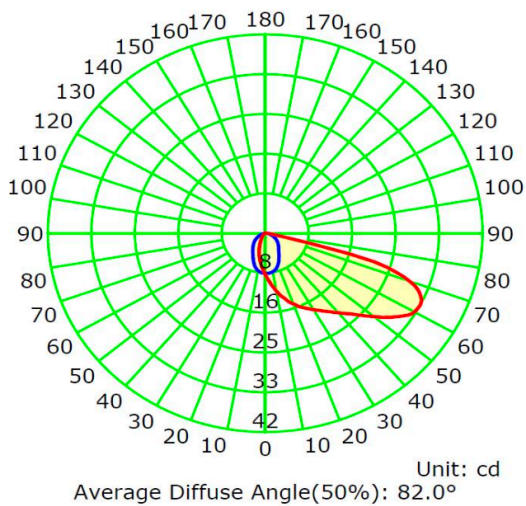

Wattage	2 Watts
Color Temperature	3000K
Total Luminous Flux	40 lm
Optic	82°
LED CRI	≥95Ra
Input Voltage	24VDC
Fixture Finish	Powder Coating
Fixture Material	Aluminium
IP Grade	IP 67
Working Temperature	-25 - +40°C
Life Span	50,000 Hours
Warranty	5 Year Limited Warranty

PRODUCT DIMENSIONS

Square Fixture Dimensions

Round Fixture Dimensions

Housing Dimensions

PHOTOMETRIC INFORMATION

Luminous Intensity Distribution Curve

Illuminance at a Distance