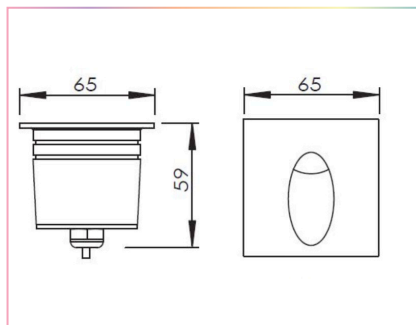

Wattage	2 Watts
Color Temperature	3000K
Total Luminous Flux	40 lm
Optic	82°
LED CRI	≥95Ra
Input Voltage	24VDC
Fixture Finish	Powder Coating
Fixture Material	Aluminium
IP Grade	IP 67
Working Temperature	-25 - +40°C
Life Span	50,000 Hours
Warranty	5 Year Limited Warranty

PRODUCT DIMENSIONS

Square Fixture Dimensions

Round Fixture Dimensions

Housing Dimensions

PHOTOMETRIC INFORMATION

Luminous Intensity Distribution Curve

Illuminance at a Distance