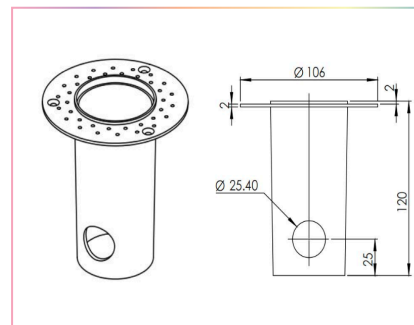

Wattage	2 Watts
Color Temperature	3000K
Total Luminous Flux	40 lm
Optic	82°
LED CRI	≥95Ra
Input Voltage	24VDC
Fixture Finish	Powder Coating
Fixture Material	Aluminium
IP Grade	IP 67
Working Temperature	-25 - +40°C
Life Span	50,000 Hours
Warranty	5 Year Limited Warranty

PRODUCT DIMENSIONS

Square Fixture Dimensions

Round Fixture Dimensions

Housing Dimensions

PHOTOMETRIC INFORMATION

Luminous Intensity Distribution Curve

Illuminance at a Distance