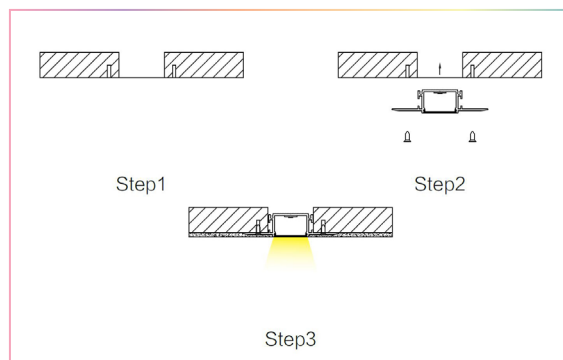

FEATURES

- Material: anodized aluminum 6063
- Lighting source width: : Max 20mm
- Installation: Trimless recessed in drywall
- Profile length: 1 meter and 2 meters
- Cover material: PMMA, PC
- Opal cover

LED LINEAR TRIMLESS TRACKS

TRACK-OP-056-1M-TL

TRACK-OP-056-2M-TL

TRACK DIMENSIONS

INSTALLATION VIEW

PRODUCT CODES & COMPATIBLE ACCESSORIES

MODEL	DESCRIPTION
1 Meter	
TRACK-OP-056-1M-TL	Trimless Aluminum Profile with Opal Diffuser Cover (OP-056) - 1M
2 Meters	
TRACK-OP-056-2M-TL	Trimless Aluminum Profile with Opal Diffuser Cover (OP-056) - 2M
Accessories	
TR-ENDCAPS-056	End Caps 056 (2 Pack)

End cap

Aluminum Profile

Cover