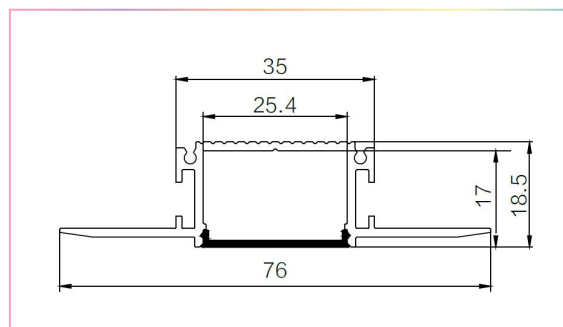

FEATURES

- Material: anodized aluminum 6063
- Lighting source width: : Max 20mm
- Installation: Trimless recessed in drywall
- Profile length: 1 meter and 2 meters
- Cover material: PMMA, PC
- Opal cover

LED LINEAR TRIMLESS TRACKS

TRACK-OP-056-1M-TL

TRACK-OP-056-2M-TL

TRACK DIMENSIONS

INSTALLATION VIEW

PRODUCT CODES & COMPATIBLE ACCESSORIES

MODEL	DESCRIPTION
1 Meter	
TRACK-OP-056-1M-TL	Trimless Aluminum Profile with Opal Diffuser Cover (OP-056) - 1M
2 Meters	
TRACK-OP-056-2M-TL	Trimless Aluminum Profile with Opal Diffuser Cover (OP-056) - 2M
Accessories	
TR-ENDCAPS-056	End Caps 056 (2 Pack)