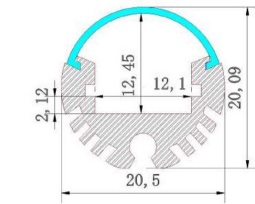

TRACK-OP-008