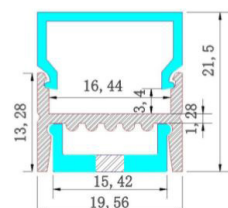

TL Tunable Lighting

Working Temperature
-10°C to +40°C

3 Year Limited
Warranty

SPECIFICATIONS

LED Quantity:	120 LED/M
Color /CCT:	2700K-6500K
Chip:	EPISTAR
CRI:	Ra+95
Bin/Step:	1 bin only, 4 step binning
Luminous Flux per meter/3.3FT:	1190 Lm
Beam Angle:	120°
Power Rating per meter/3.3FT:	15.8W, 24V, 0.66A
PCB Width:	10mm (IP 68 - 12.1mm)
Cut Length:	50mm/2" or 6 LEDs
IP Rating:	IP20/IP68
Max Run Length:	5 meters (16.4FT/Roll)
Lifespan:	50,000 hrs
Warranty:	3 years
Certificate:	CE, RoHS, UL Listed
Compatible Drivers:	Use SRPC 2108-24V-200, SR-2108A-M5, or SR-2108B-M24 driver/decoder
Packaging:	16.4 FT spool IP20= 105g/roll - IP68= 280g/roll

COMPATIBLE TRACKS

*For a dot-less result use one of these recommended track diffuser combinations.

**Tapes with IP68 fit in tracks with an inner width of 12.1mm or more.

TRACK-OP-002

TRACK-OP-004

TRACK-OP-006

TRACK-OP-008

TRACK-OP-010

TRACK-OP-011

TRACK-OP-013

TRACK-OP-014

TRACK-OP-035

TRACK-OP-036

COMPATIBLE TRIMLESS TRACKS