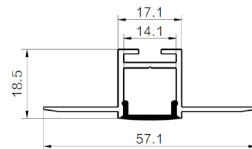

TL Tunable Lighting

Working Temperature
-10°C to +40°C

3 Year Limited
Warranty

SPECIFICATIONS

LED Quantity:	120 LED/M
Color /CCT:	2700K-6500K
Chip:	EPISTAR
CRI:	Ra+95
Bin/Step:	1 bin only, 4 step binning
Luminous Flux per meter/3.3FT:	1190 Lm
Beam Angle:	120°
Power Rating per meter/3.3FT:	15.8W, 24V, 0.66A
PCB Width:	10mm (IP 68 - 12.1mm)
Cut Length:	50mm/2" or 6 LEDs
IP Rating:	IP20/IP68
Max Run Length:	5 meters (16.4FT/Roll)
Lifespan:	50,000 hrs
Warranty:	3 years
Certificate:	CE, RoHS, UL Listed
Compatible Drivers:	Use SRPC 2108-24V-200, SR-2108A-M5, or SR-2108B-M24 driver/decoder
Packaging:	16.4 FT spool IP20= 105g/roll - IP68= 280g/roll

*For a dot-less result use one of these recommended trimless track diffuser combinations.

TRACK-OP-039-TL

TRACK-OP-040-TL

TRACK-OP-055-TL

TRACK-OP-056-TL

TRACK-OP-079-TL