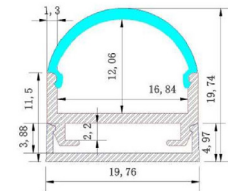

TRACK-OP-010