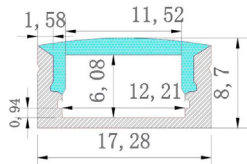

TL Tunable Lighting

Working Temperature
-10°C to +40°C

3 Year Limited
Warranty

SPECIFICATIONS

LED Quantity:	120 LED/M
Color /CCT:	2700K-6500K
Chip:	EPISTAR
CRI:	Ra+95
Bin/Step:	1 bin only, 4 step binning
Luminous Flux per meter/3.3FT:	1190 Lm
Beam Angle:	120°
Power Rating per meter/3.3FT:	15.8W, 24V, 0.66A
PCB Width:	10mm (IP 68 - 12.1mm)
Cut Length:	50mm/2" or 6 LEDs
IP Rating:	IP20/IP68
Max Run Length:	5 meters (16.4FT/Roll)
Lifespan:	50,000 hrs
Warranty:	3 years
Certificate:	CE, RoHS, UL Listed
Compatible Drivers:	Use SRPC 2108-24V-200, SR-2108A-M5, or SR-2108B-M24 driver/decoder
Packaging:	16.4 FT spool IP20= 105g/roll - IP68= 280g/roll

COLOR TEMPERATURE

TYPICAL APPLICATIONS

- ✓ Accent lighting
- ✓ Decorative lighting
- ✓ Architectural lighting

CUT LENGTH

50mm/2" or 6 LEDs

Find the cut line on the strip (between the solder pads).

Carefully cut the strip on the cut line.

COMPATIBLE TRACKS

*For a dot-less result use one of these recommended track diffuser combinations.

**Tapes with IP68 fit in tracks with an inner width of 12.1mm or more.

TRACK-OP-002

TRACK-OP-004

TRACK-OP-006