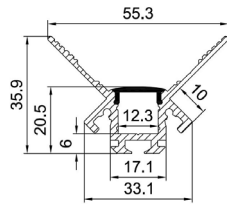

COMPATIBLE TRIMLESS TRACKS

*For a dot-less result use one of these recommended trimless track diffuser combinations.

TRACK-OP-039-TL