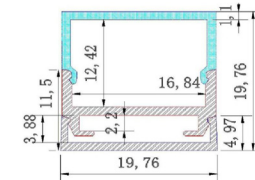

TRACK-OP-011