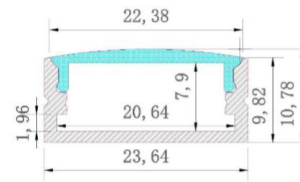

TL Tunable Lighting

Working Temperature
-10°C to +40°C

3 Year Limited
Warranty

SPECIFICATIONS

LED Quantity:	120 LED/M
Color /CCT:	2700K-6500K
Chip:	EPISTAR
CRI:	Ra+95
Bin/Step:	1 bin only, 4 step binning
Luminous Flux per meter/3.3FT:	1190 Lm
Beam Angle:	120°
Power Rating per meter/3.3FT:	15.8W, 24V, 0.66A
PCB Width:	10mm (IP 68 - 12.1mm)
Cut Length:	50mm/2" or 6 LEDs
IP Rating:	IP20/IP68
Max Run Length:	5 meters (16.4FT/Roll)
Lifespan:	50,000 hrs
Warranty:	3 years
Certificate:	CE, RoHS, UL Listed
Compatible Drivers:	Use SRPC 2108-24V-200, SR-2108A-M5, or SR-2108B-M24 driver/decoder
Packaging:	16.4 FT spool IP20= 105g/roll - IP68= 280g/roll

COMPATIBLE TRACKS

*For a dot-less result use one of these recommended track diffuser combinations.

**Tapes with IP68 fit in tracks with an inner width of 12.1mm or more.

TRACK-OP-002

TRACK-OP-004

TRACK-OP-006

TRACK-OP-008

TRACK-OP-010

TRACK-OP-011

TRACK-OP-013

TRACK-OP-014

TRACK-OP-035

TRACK-OP-036

COMPATIBLE TRIMLESS TRACKS