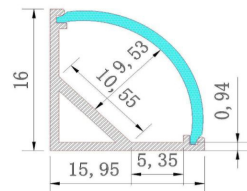

TL Tunable Lighting

Working Temperature
-10°C to +40°C

3 Year Limited
Warranty

SPECIFICATIONS

LED Quantity:	120 LED/M
Color /CCT:	2700K-6500K
Chip:	EPISTAR
CRI:	Ra+95
Bin/Step:	1 bin only, 4 step binning
Luminous Flux per meter/3.3FT:	1190 Lm
Beam Angle:	120°
Power Rating per meter/3.3FT:	15.8W, 24V, 0.66A
PCB Width:	10mm (IP 68 - 12.1mm)
Cut Length:	50mm/2" or 6 LEDs
IP Rating:	IP20/IP68
Max Run Length:	5 meters (16.4FT/Roll)
Lifespan:	50,000 hrs
Warranty:	3 years
Certificate:	CE, RoHS, UL Listed
Compatible Drivers:	Use SRPC 2108-24V-200, SR-2108A-M5, or SR-2108B-M24 driver/decoder
Packaging:	16.4 FT spool IP20= 105g/roll - IP68= 280g/roll

COLOR TEMPERATURE

TYPICAL APPLICATIONS

- ✓ Accent lighting
- ✓ Decorative lighting
- ✓ Architectural lighting

CUT LENGTH

50mm/2" or 6 LEDs

Find the cut line on the strip (between the solder pads).

Carefully cut the strip on the cut line.

COMPATIBLE TRACKS

*For a dot-less result use one of these recommended track diffuser combinations.

**Tapes with IP68 fit in tracks with an inner width of 12.1mm or more.

TRACK-OP-002

TRACK-OP-004

TRACK-OP-006