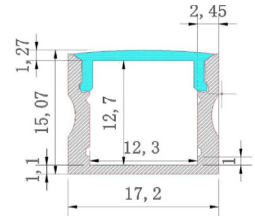

COLOR TEMPERATURE

TYPICAL APPLICATIONS

- ✓ Accent lighting
- ✓ Decorative lighting
- ✓ Architectural lighting

CUT LENGTH

50mm/2" or 6 LEDs

Find the cut line on the strip (between the solder pads).

Carefully cut the strip on the cut line.

COMPATIBLE TRACKS

*For a dot-less result use one of these recommended track diffuser combinations.

**Tapes with IP68 fit in tracks with an inner width of 12.1mm or more.

TRACK-OP-002

TRACK-OP-004

TRACK-OP-006

TRACK-OP-008

TRACK-OP-010

TRACK-OP-011

TRACK-OP-013

TRACK-OP-014

TRACK-OP-035

TRACK-OP-036

COMPATIBLE TRIMLESS TRACKS