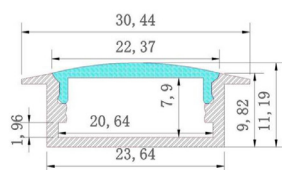

TL Tunable Lighting

Working Temperature
-10°C to +40°C

3 Year Limited
Warranty

SPECIFICATIONS

LED Quantity:	120 LED/M
Color /CCT:	2700K-6500K
Chip:	EPISTAR
CRI:	Ra+95
Bin/Step:	1 bin only, 4 step binning
Luminous Flux per meter/3.3FT:	1190 Lm
Beam Angle:	120°
Power Rating per meter/3.3FT:	15.8W, 24V, 0.66A
PCB Width:	10mm (IP 68 - 12.1mm)
Cut Length:	50mm/2" or 6 LEDs
IP Rating:	IP20/IP68
Max Run Length:	5 meters (16.4FT/Roll)
Lifespan:	50,000 hrs
Warranty:	3 years
Certificate:	CE, RoHS, UL Listed
Compatible Drivers:	Use SRPC 2108-24V-200, SR-2108A-M5, or SR-2108B-M24 driver/decoder
Packaging:	16.4 FT spool IP20= 105g/roll - IP68= 280g/roll

COMPATIBLE TRACKS

*For a dot-less result use one of these recommended track diffuser combinations.

**Tapes with IP68 fit in tracks with an inner width of 12.1mm or more.

TRACK-OP-002

TRACK-OP-004

TRACK-OP-006

TRACK-OP-008

TRACK-OP-010

TRACK-OP-011

TRACK-OP-013

TRACK-OP-014

TRACK-OP-035

TRACK-OP-036

COMPATIBLE TRIMLESS TRACKS

*For a dot-less result use one of these recommended trimless track diffuser combinations.

TRACK-OP-039-TL

TRACK-OP-040-TL

TRACK-OP-055-TL

TRACK-OP-056-TL

TRACK-OP-079-TL