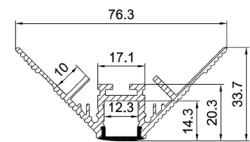

TRACK-OP-040-TL