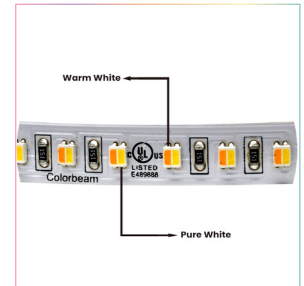

SPECIFICATION SHEET

TAPE-120-BI

DESCRIPTION

- Fully dimmable & tunable
- Double sided 3m tape backing
- Low power consumption
- Low heat emission
- Available in IP20 or IP68
- Easy to install

DL Dimmable Lighting
0 to 100% flicker free dimming

TL Tunable Lighting

Working Temperature
-10°C to +40°C

3 Year Limited
Warranty

SPECIFICATIONS

LED Quantity:	120 LED/M
Color /CCT:	2700K-6500K
Chip:	EPISTAR
CRI:	Ra+95
Bin/Step:	1 bin only, 4 step binning
Luminous Flux per meter/3.3FT:	1190 Lm
Beam Angle:	120°
Power Rating per meter/3.3FT:	15.8W, 24V, 0.66A
PCB Width:	10mm (IP 68 - 12.1mm)
Cut Length:	50mm/2" or 6 LEDs
IP Rating:	IP20/IP68
Max Run Length:	5 meters (16.4FT/Roll)
Lifespan:	50,000 hrs
Warranty:	3 years
Certificate:	CE, RoHS, UL Listed
Compatible Drivers:	Use SRPC 2108-24V-200, SR-2108A-M5, or SR-2108B-M24 driver/decoder
Packaging:	16.4 FT spool IP20= 105g/roll - IP68= 280g/roll

MODEL CODES	DESCRIPTION
TAPE-120-BI	Tape 120 LED/M, 2700-6500K, 15.8W/M, 95+, 840-960Lm/M, 5M (16.4FT/Roll), 10mm, 24V, IP20
TAPE-120-BI-IP68	Tape 120 LED/M, 2700-6500K, 15.8W/M, 95+, 840-960Lm/M, 5M (16.4FT/Roll), 12.1mm, 24V, IP68