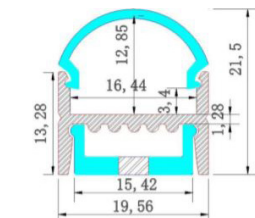

TL Tunable Lighting

Working Temperature
-10°C to +40°C

3 Year Limited
Warranty

SPECIFICATIONS

LED Quantity:	120 LED/M
Color /CCT:	2700K-6500K
Chip:	EPISTAR
CRI:	Ra+95
Bin/Step:	1 bin only, 4 step binning
Luminous Flux per meter/3.3FT:	1190 Lm
Beam Angle:	120°
Power Rating per meter/3.3FT:	15.8W, 24V, 0.66A
PCB Width:	10mm (IP 68 - 12.1mm)
Cut Length:	50mm/2" or 6 LEDs
IP Rating:	IP20/IP68
Max Run Length:	5 meters (16.4FT/Roll)
Lifespan:	50,000 hrs
Warranty:	3 years
Certificate:	CE, RoHS, UL Listed
Compatible Drivers:	Use SRPC 2108-24V-200, SR-2108A-M5, or SR-2108B-M24 driver/decoder
Packaging:	16.4 FT spool IP20= 105g/roll - IP68= 280g/roll

COLOR TEMPERATURE

TYPICAL APPLICATIONS

- ✓ Accent lighting
- ✓ Decorative lighting
- ✓ Architectural lighting

CUT LENGTH

50mm/2" or 6 LEDs

Find the cut line on the strip (between the solder pads).

Carefully cut the strip on the cut line.

COMPATIBLE TRACKS

*For a dot-less result use one of these recommended track diffuser combinations.

**Tapes with IP68 fit in tracks with an inner width of 12.1mm or more.

TRACK-OP-002

TRACK-OP-004

TRACK-OP-006

TRACK-OP-008

TRACK-OP-010

TRACK-OP-011

TRACK-OP-013

TRACK-OP-014

TRACK-OP-035

TRACK-OP-036

COMPATIBLE TRIMLESS TRACKS